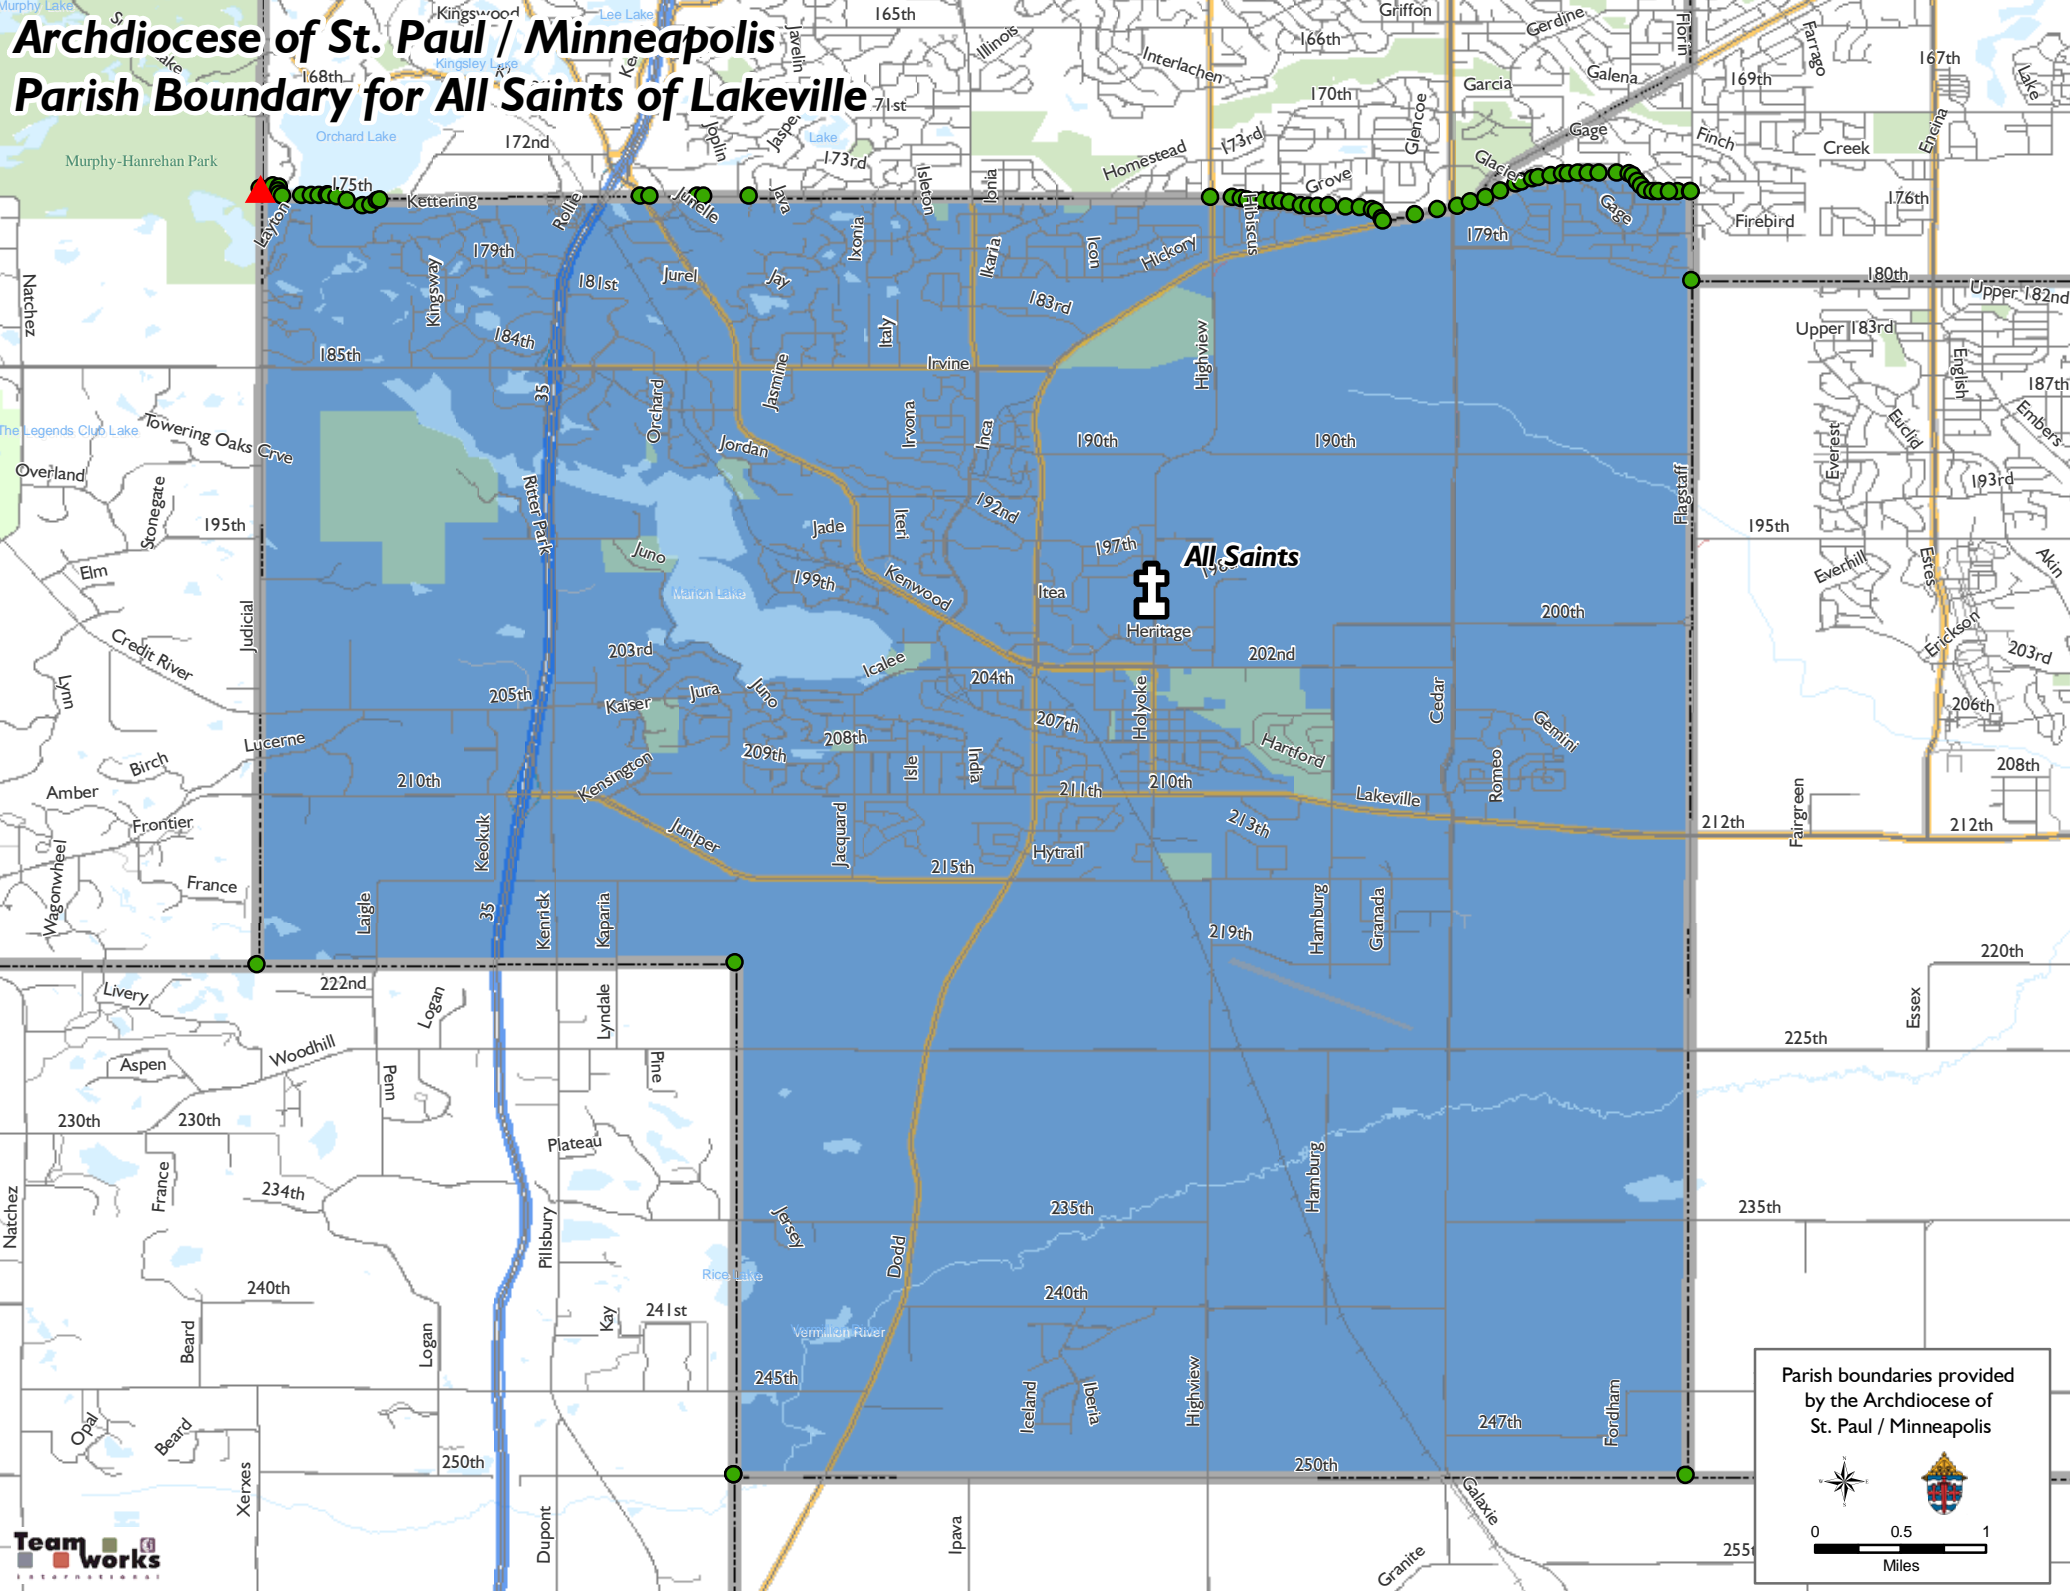

# Archdiocese of St. Paul / Minneapolis

## Parish Boundary for All Saints of Lakeville

Parish boundaries provided by the Archdiocese of St. Paul / Minneapolis

0 0.5 1  
Miles