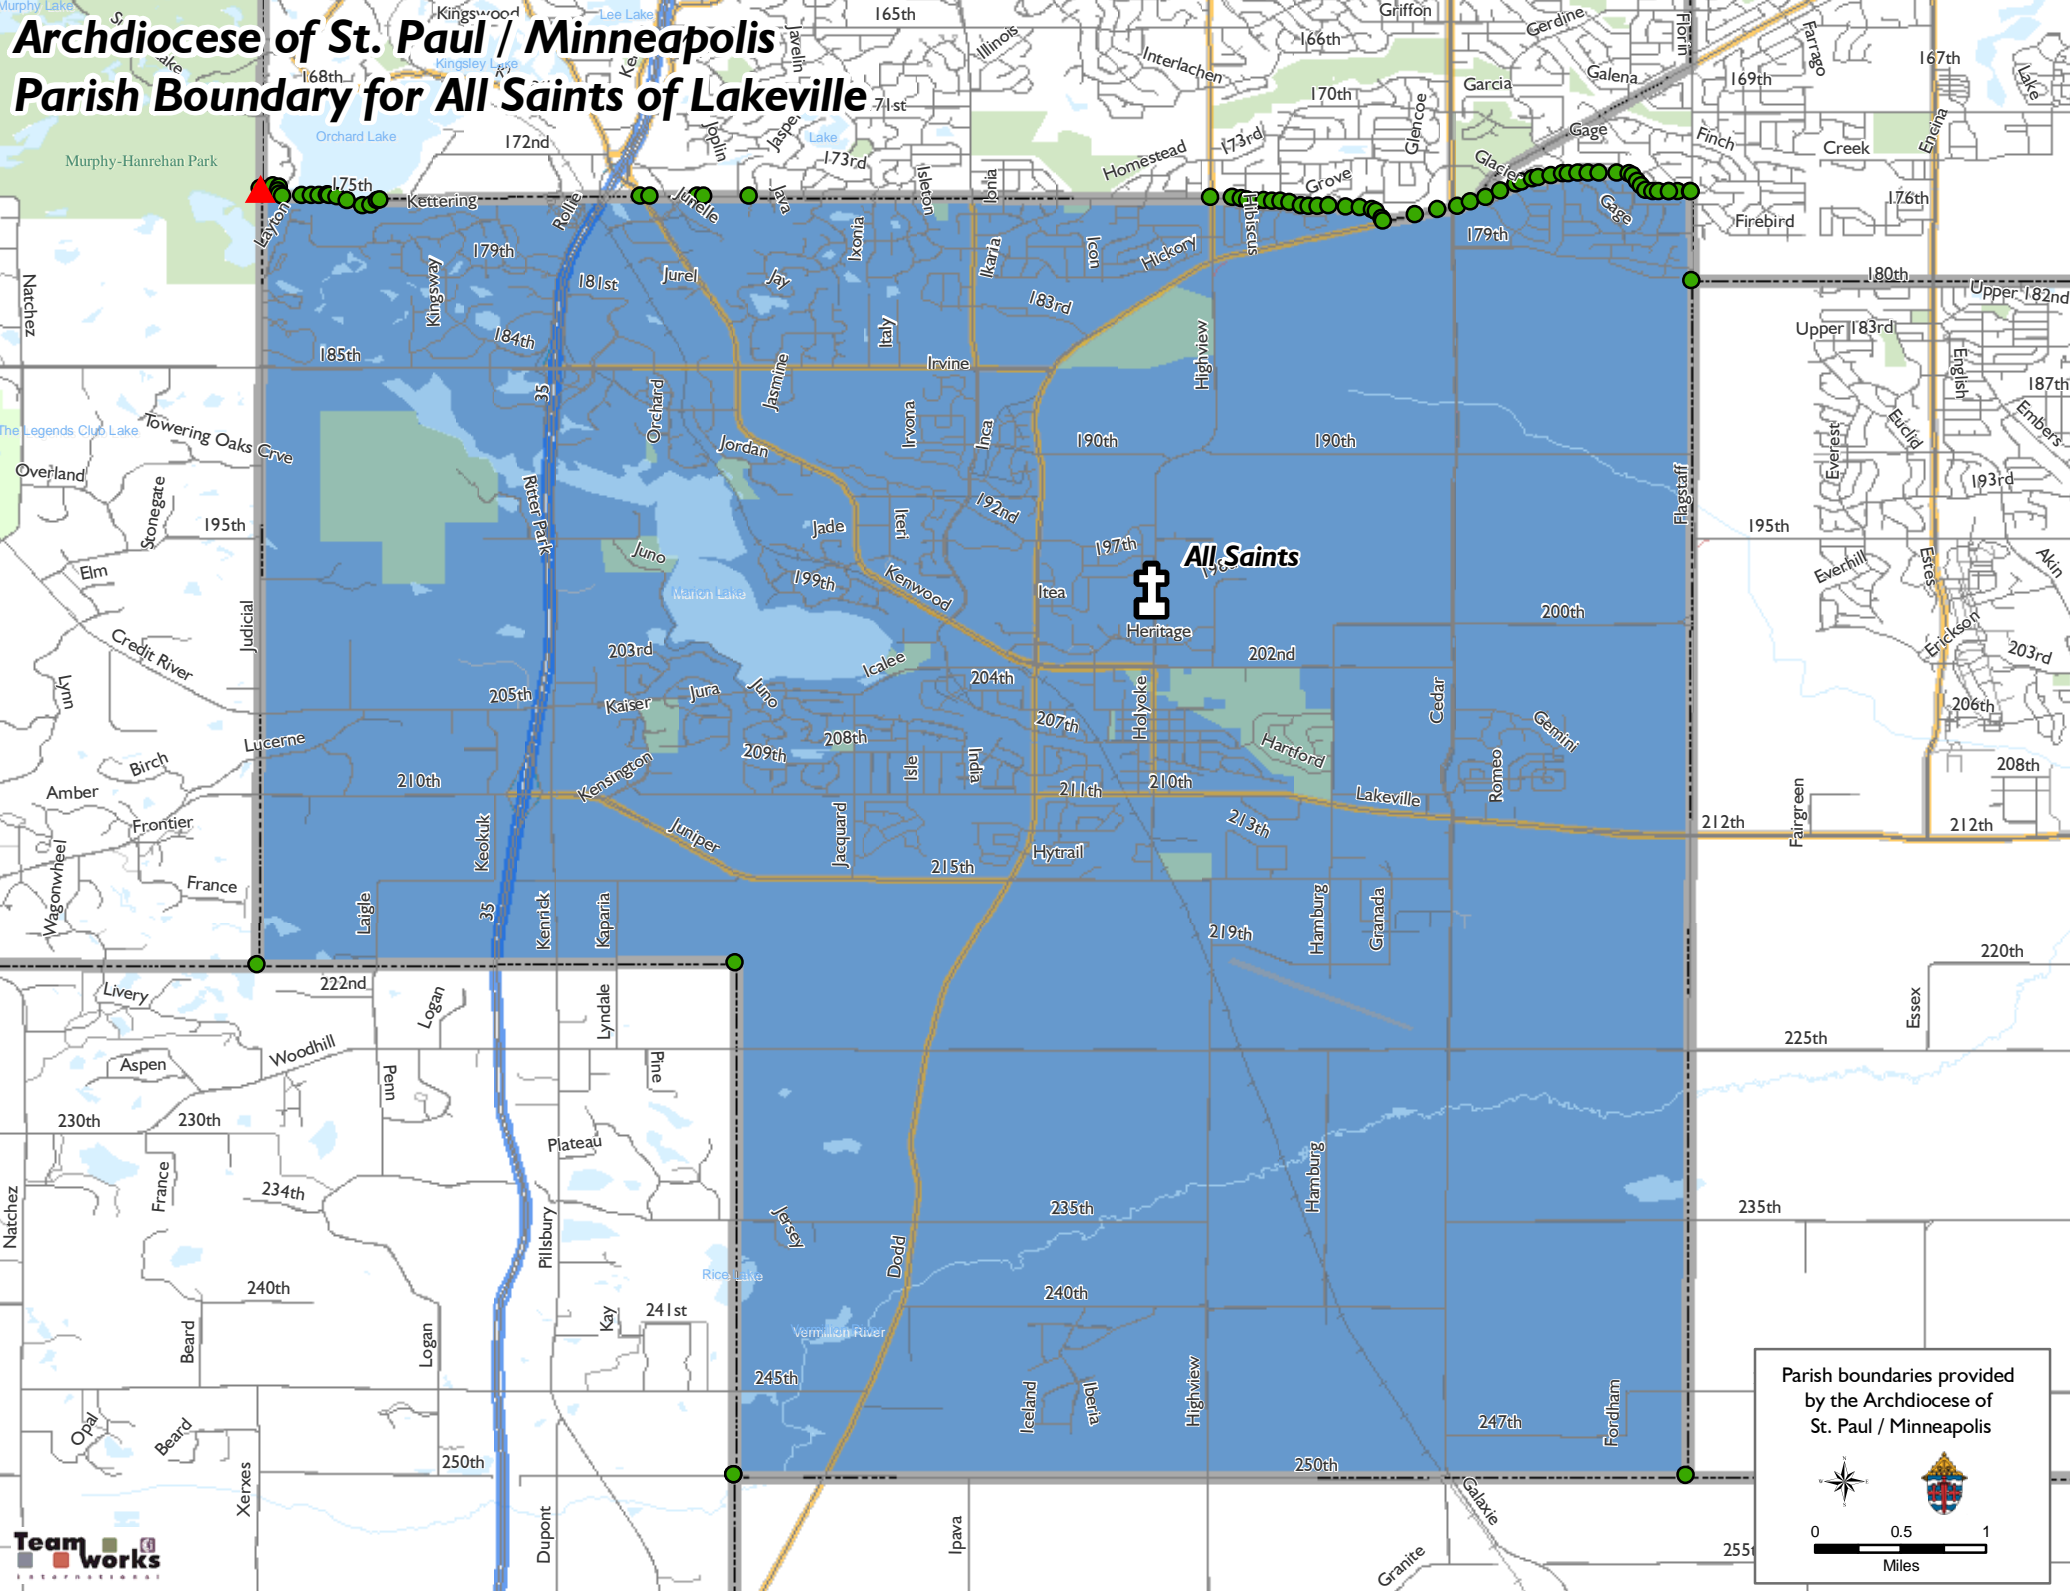

Archdiocese of St. Paul / Minneapolis

Parish Boundary for All Saints of Lakeville

Parish boundaries provided by the Archdiocese of St. Paul / Minneapolis

0 0.5 1
Miles