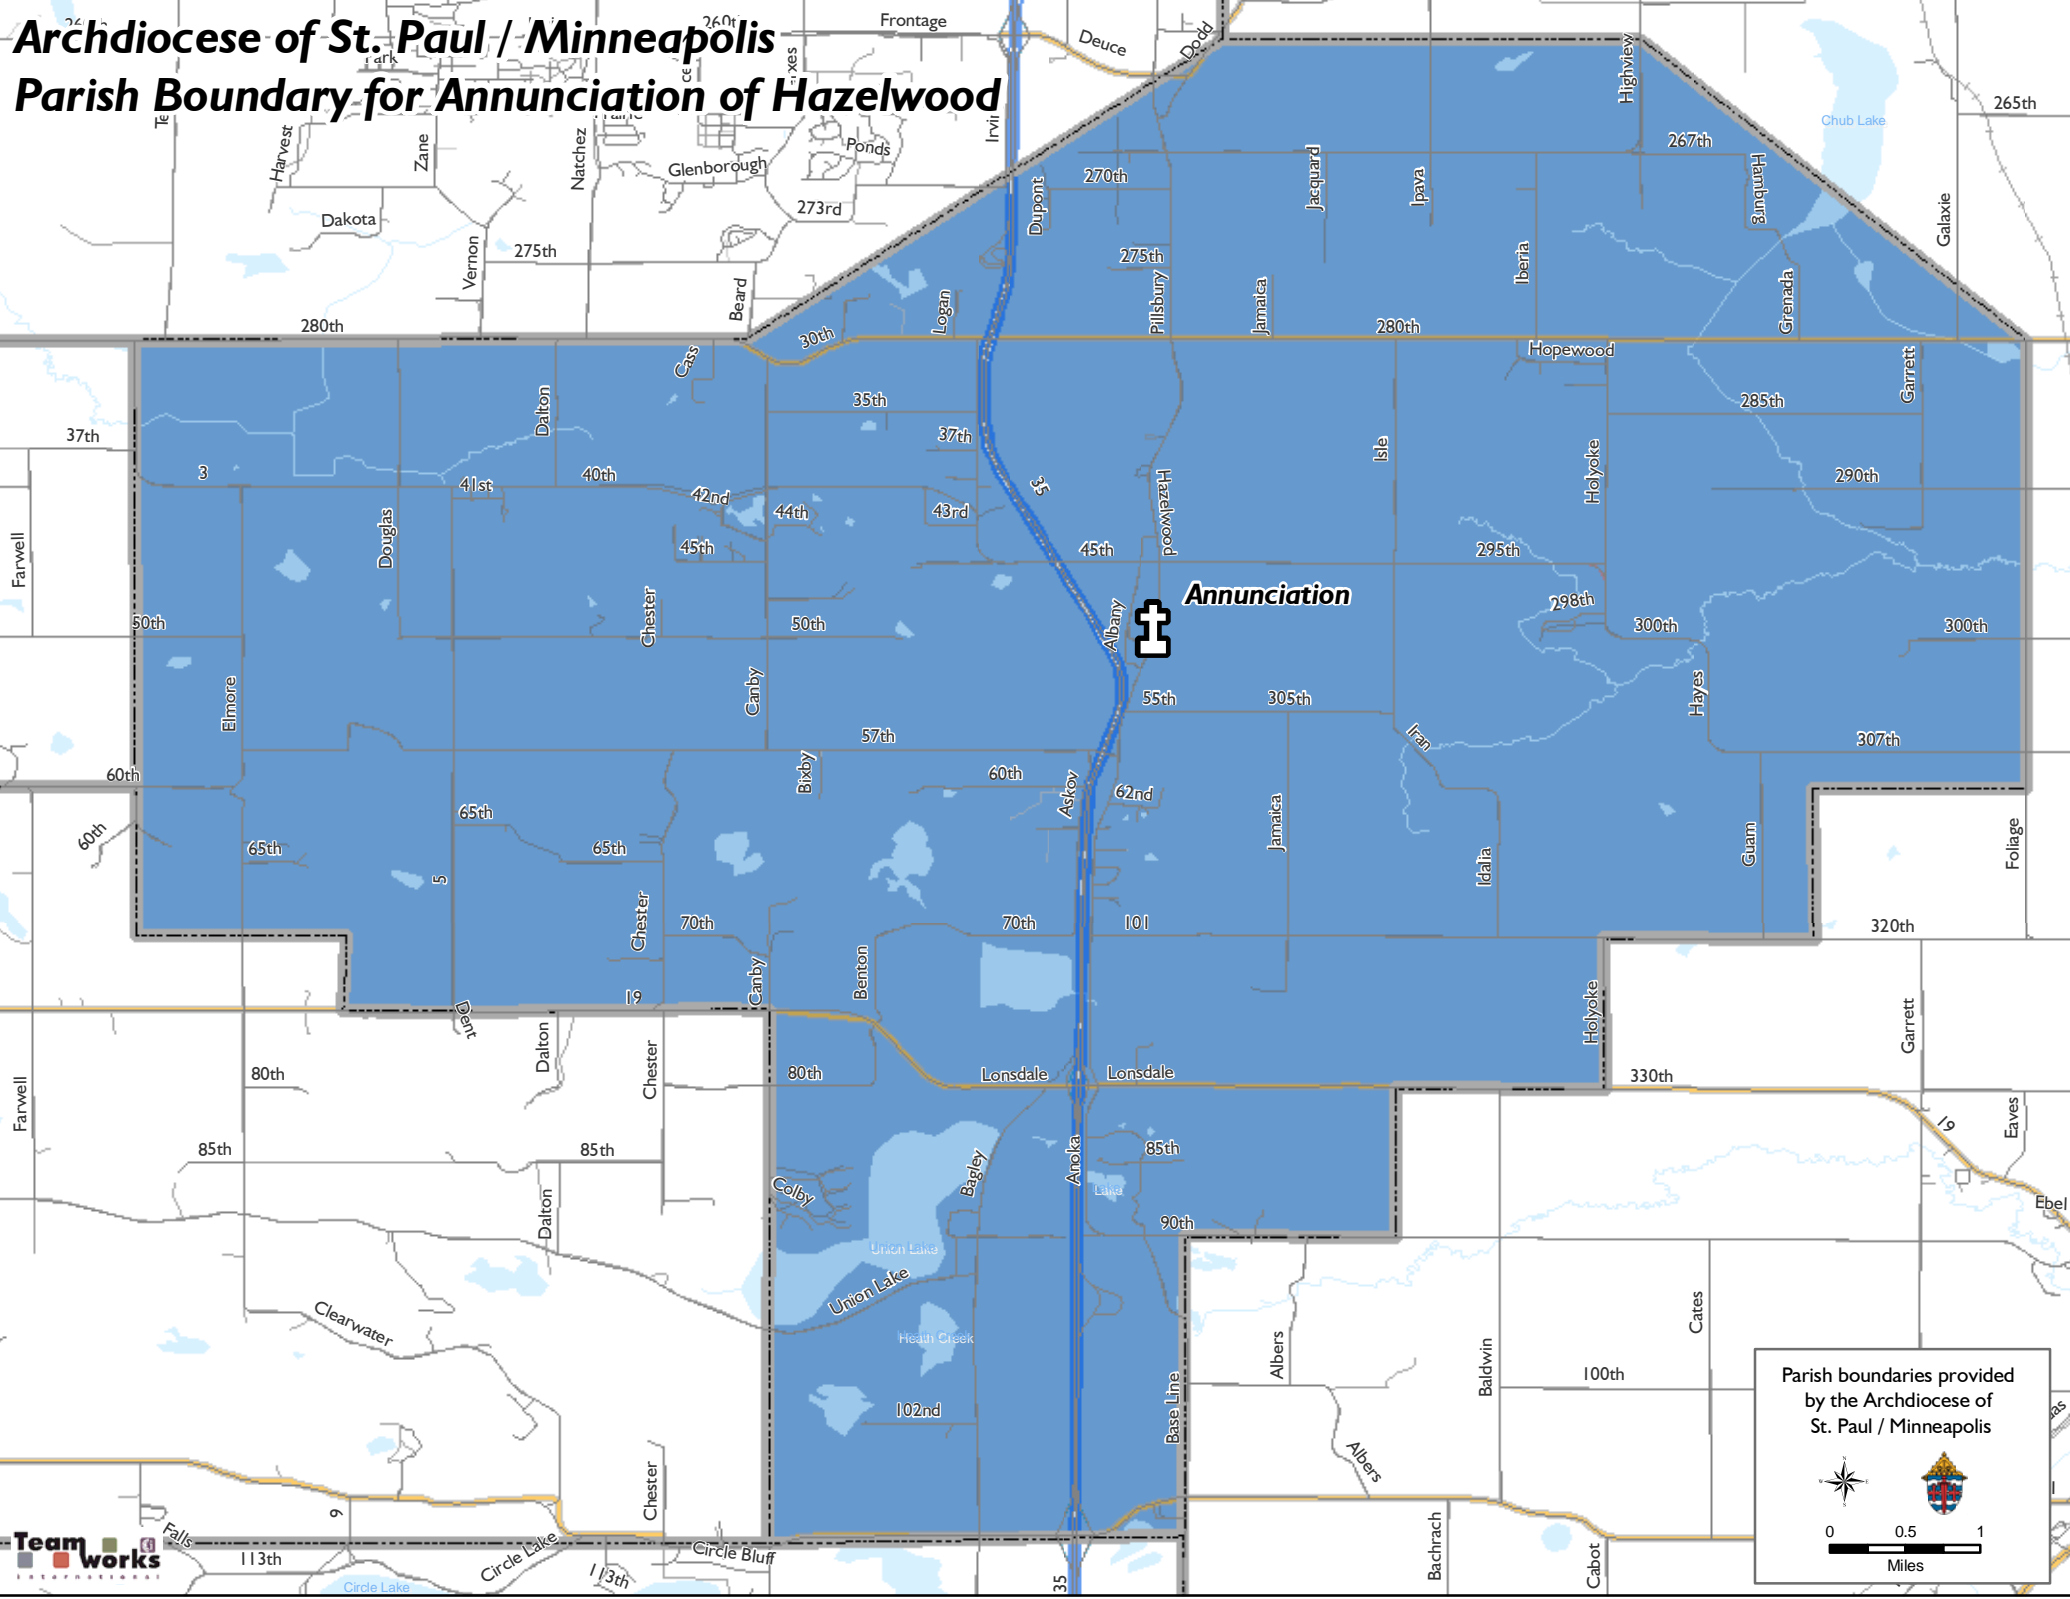

Archdiocese of St. Paul / Minneapolis Parish Boundary for Annunciation of Hazelwood

Parish boundaries provided by the Archdiocese of St. Paul / Minneapolis

0 0.5 1
Miles