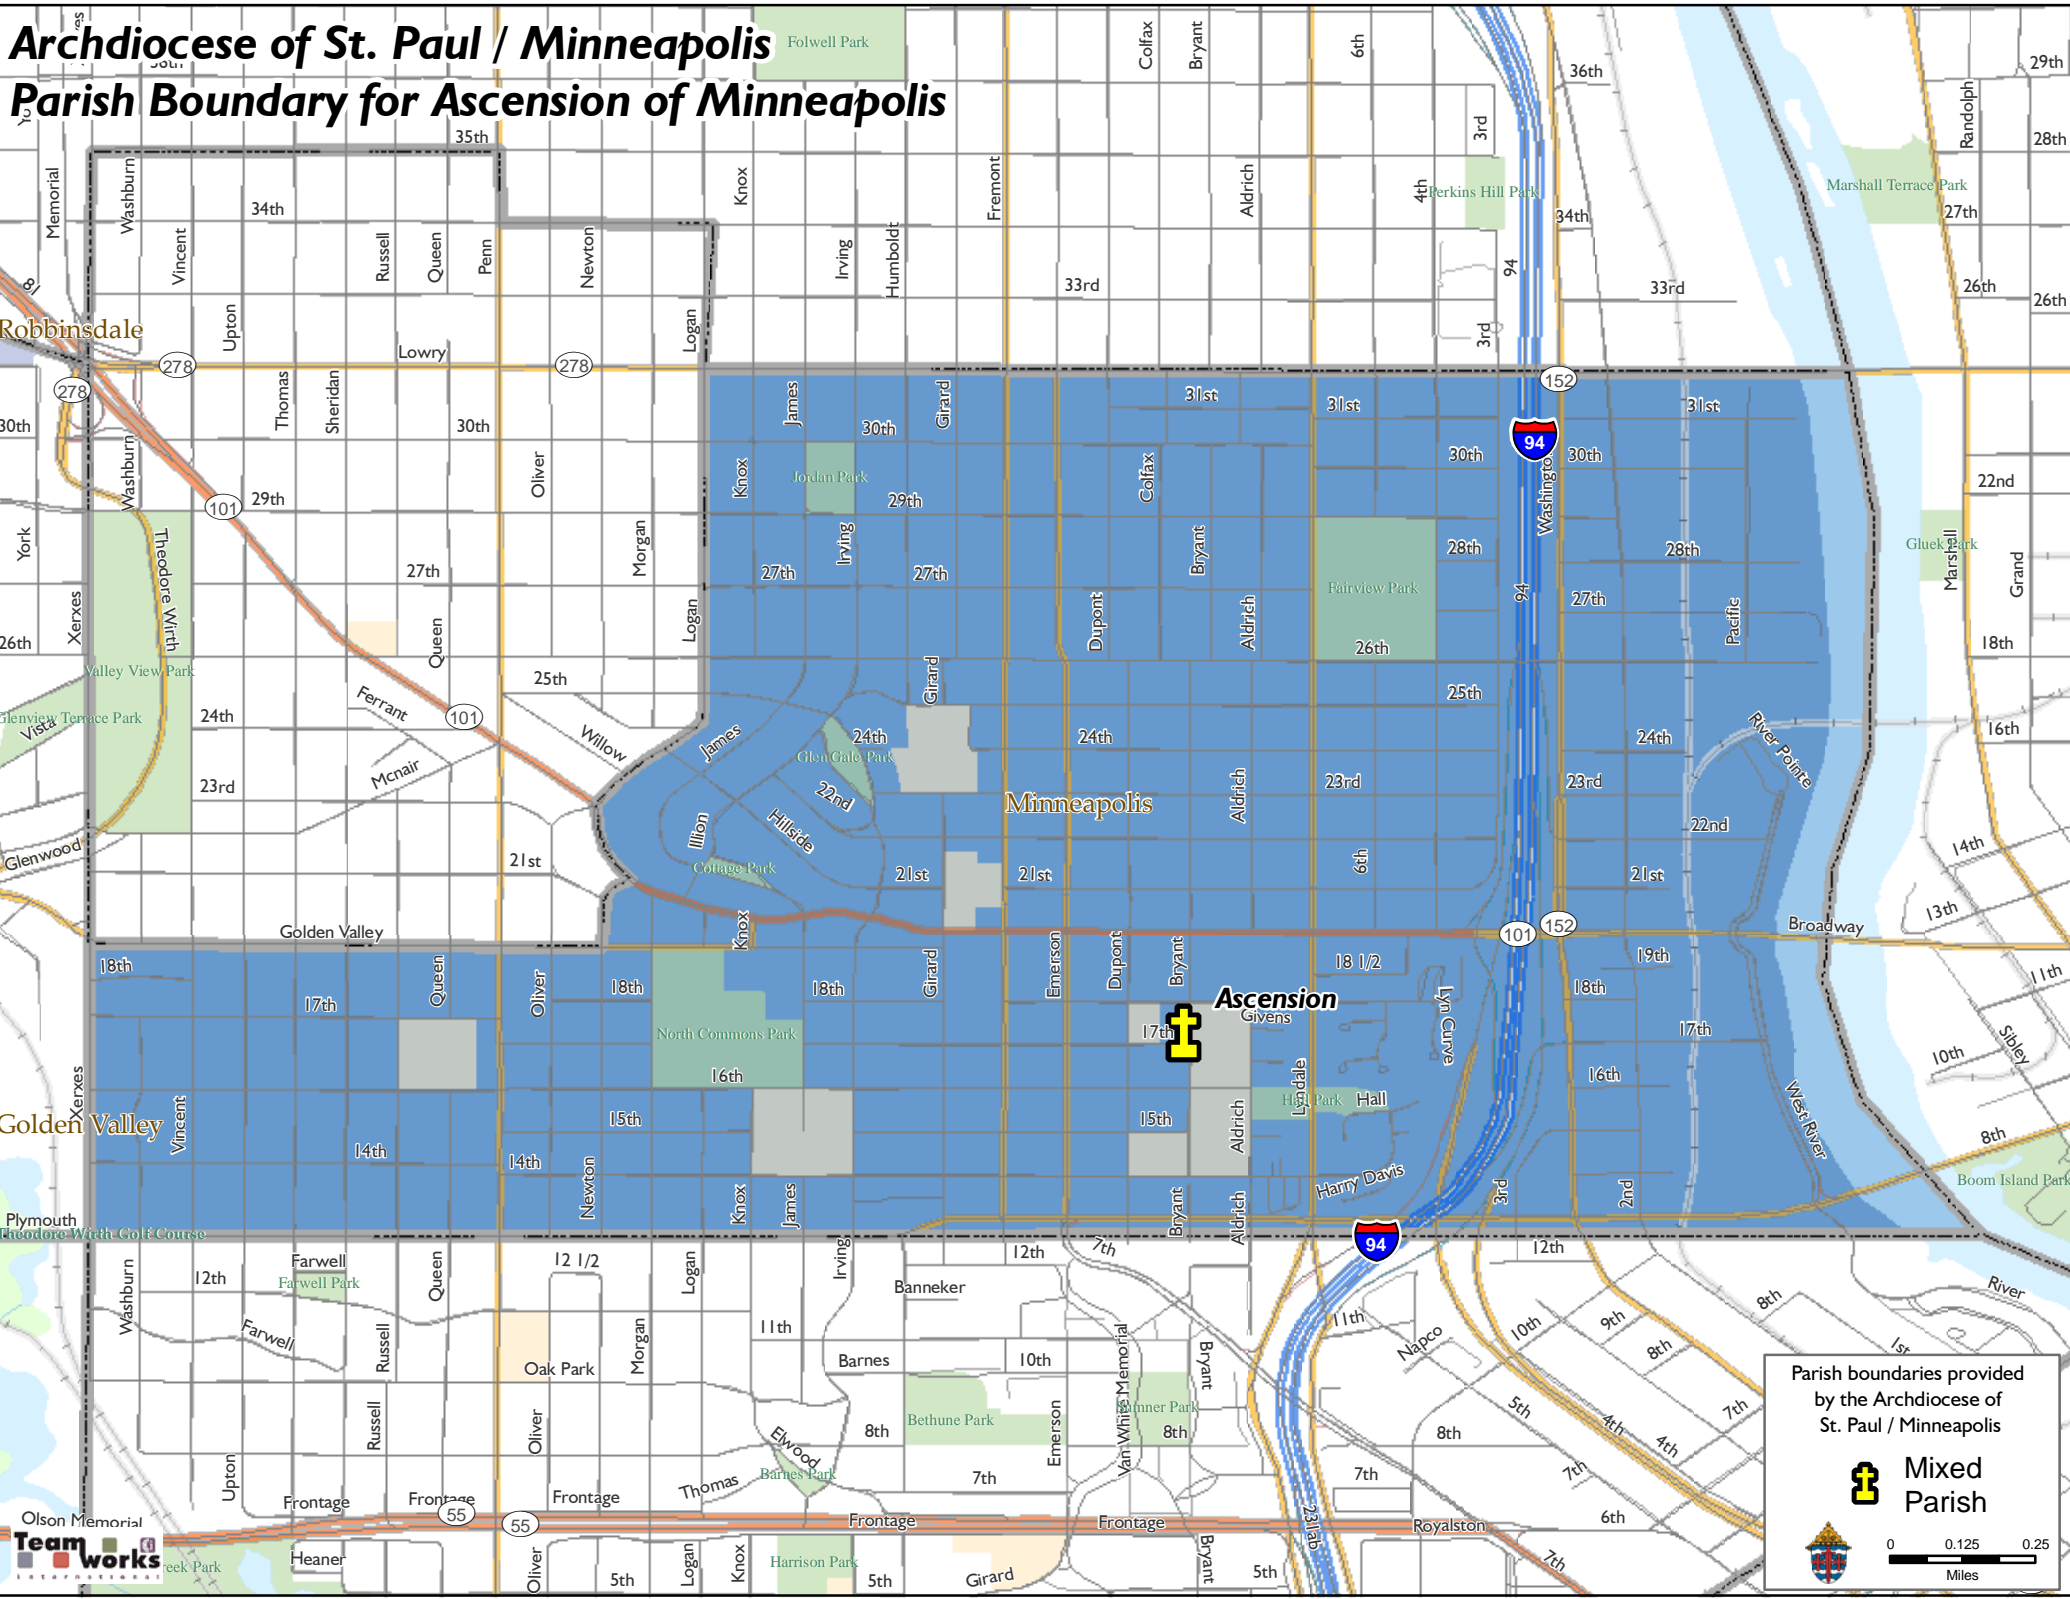

Archdiocese of St. Paul / Minneapolis

Parish Boundary for Ascension of Minneapolis

Parish boundaries provided by the Archdiocese of St. Paul / Minneapolis

 **Mixed Parish**

0 0.125 0.25 Miles