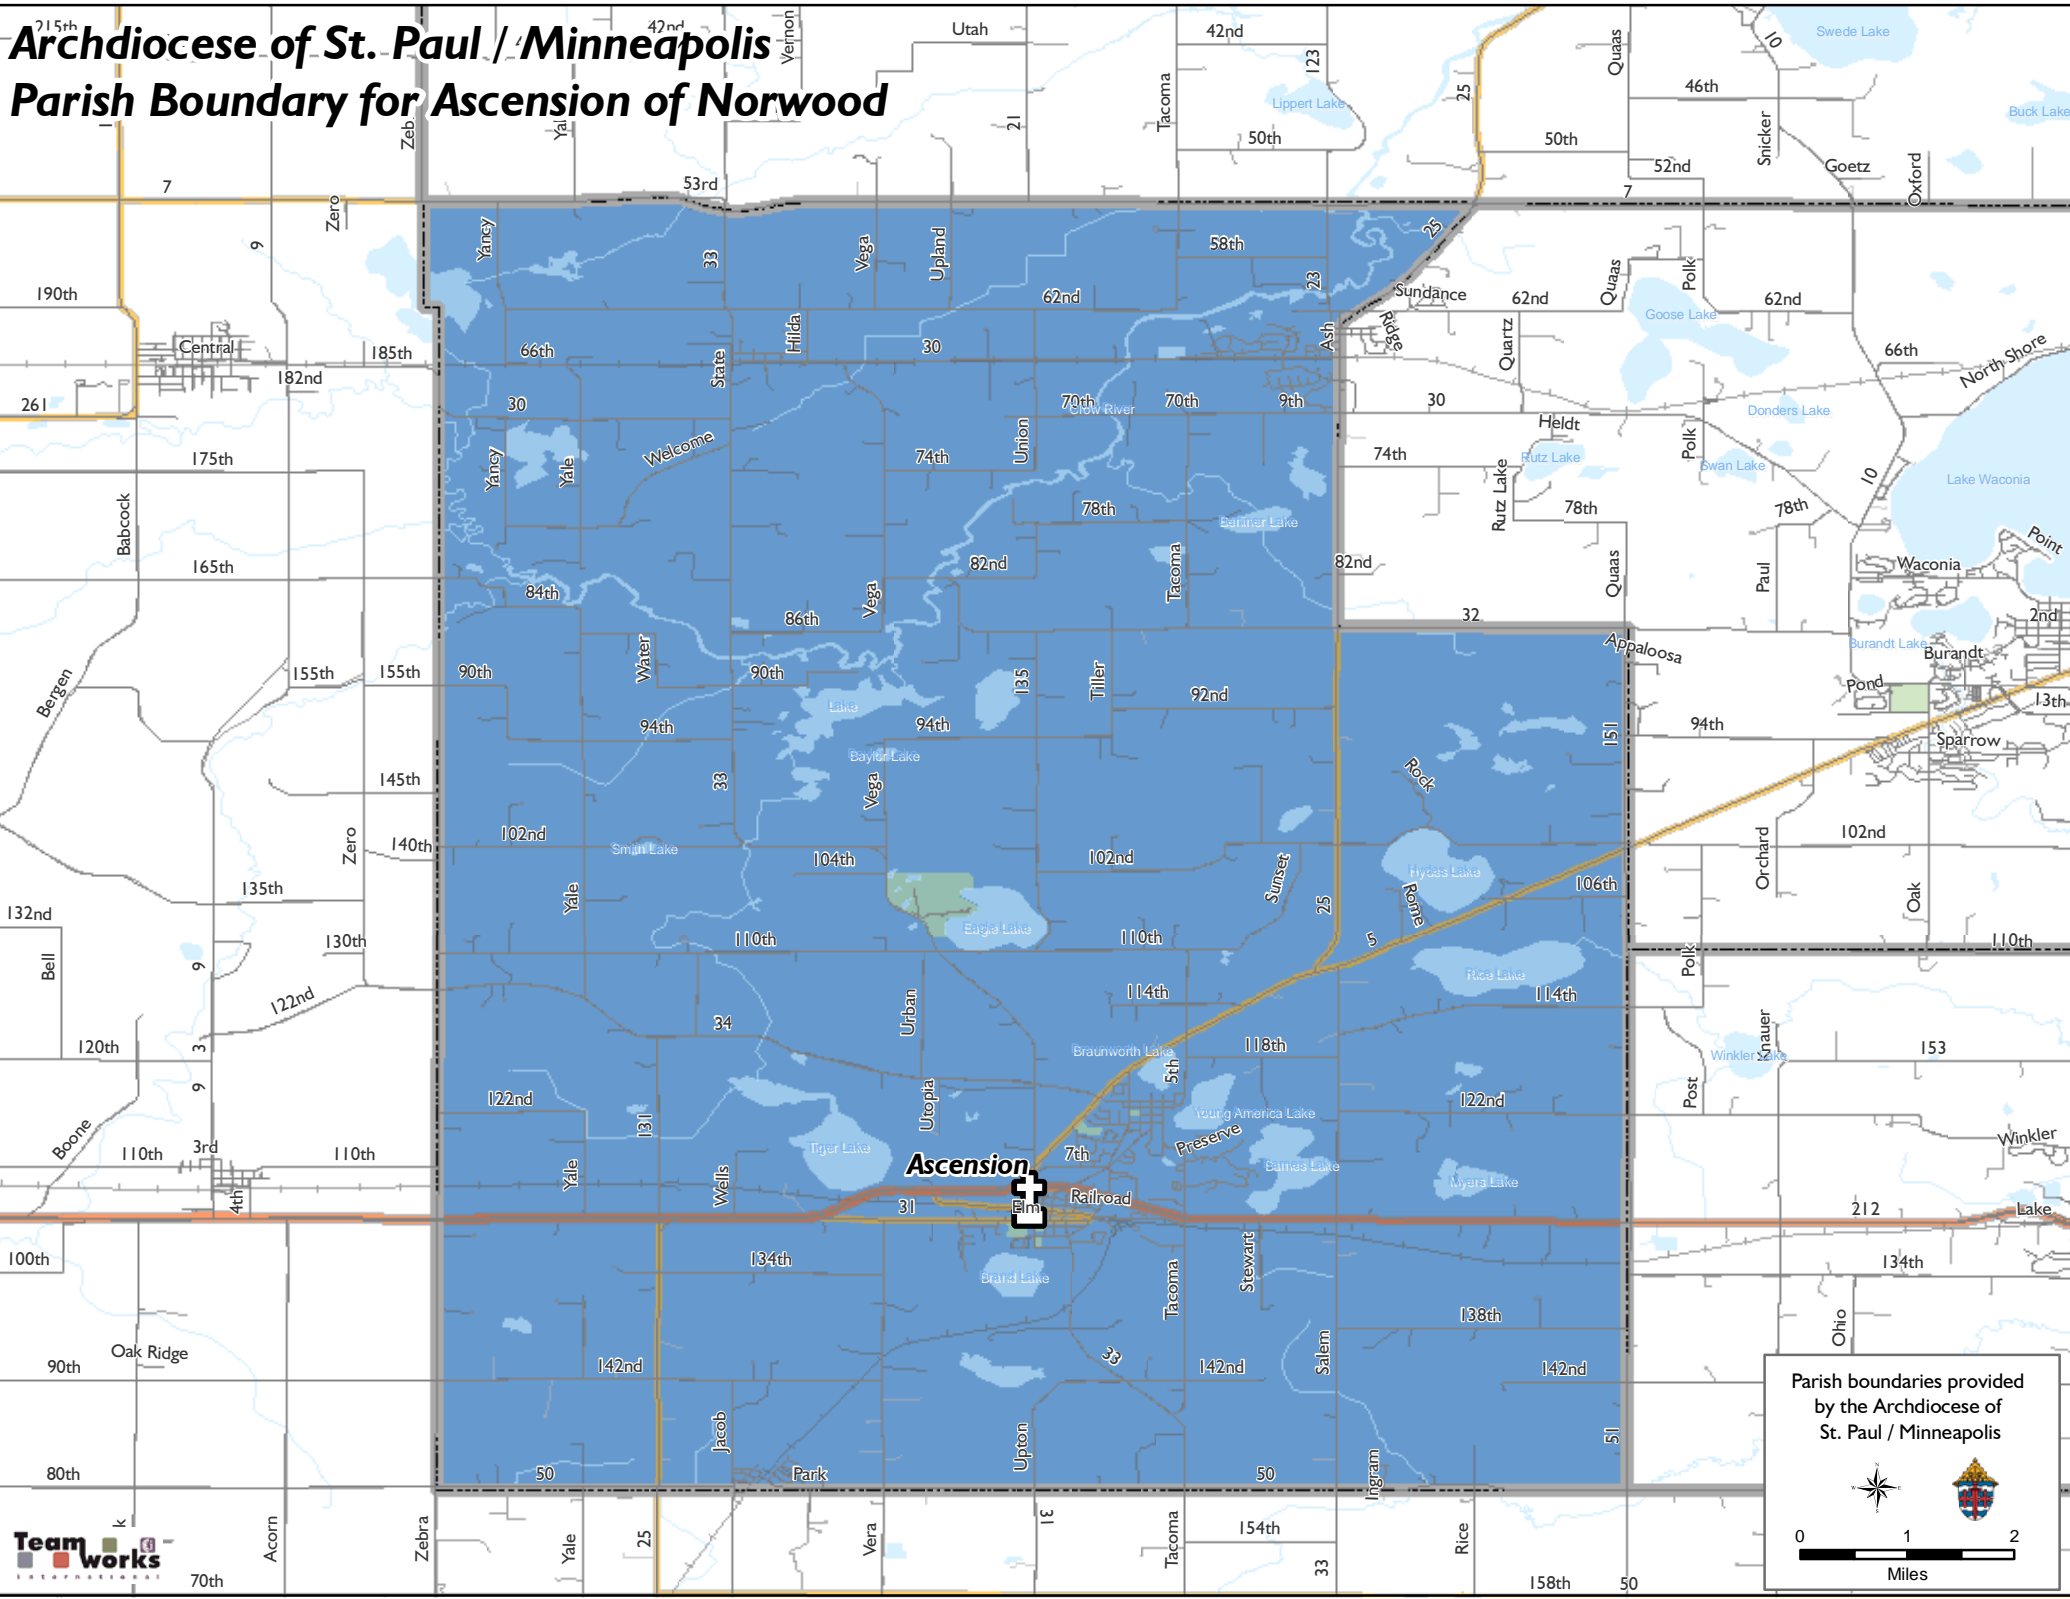

Archdiocese of St. Paul / Minneapolis

Parish Boundary for Ascension of Norwood

Parish boundaries provided by the Archdiocese of St. Paul / Minneapolis

0 1 2
Miles