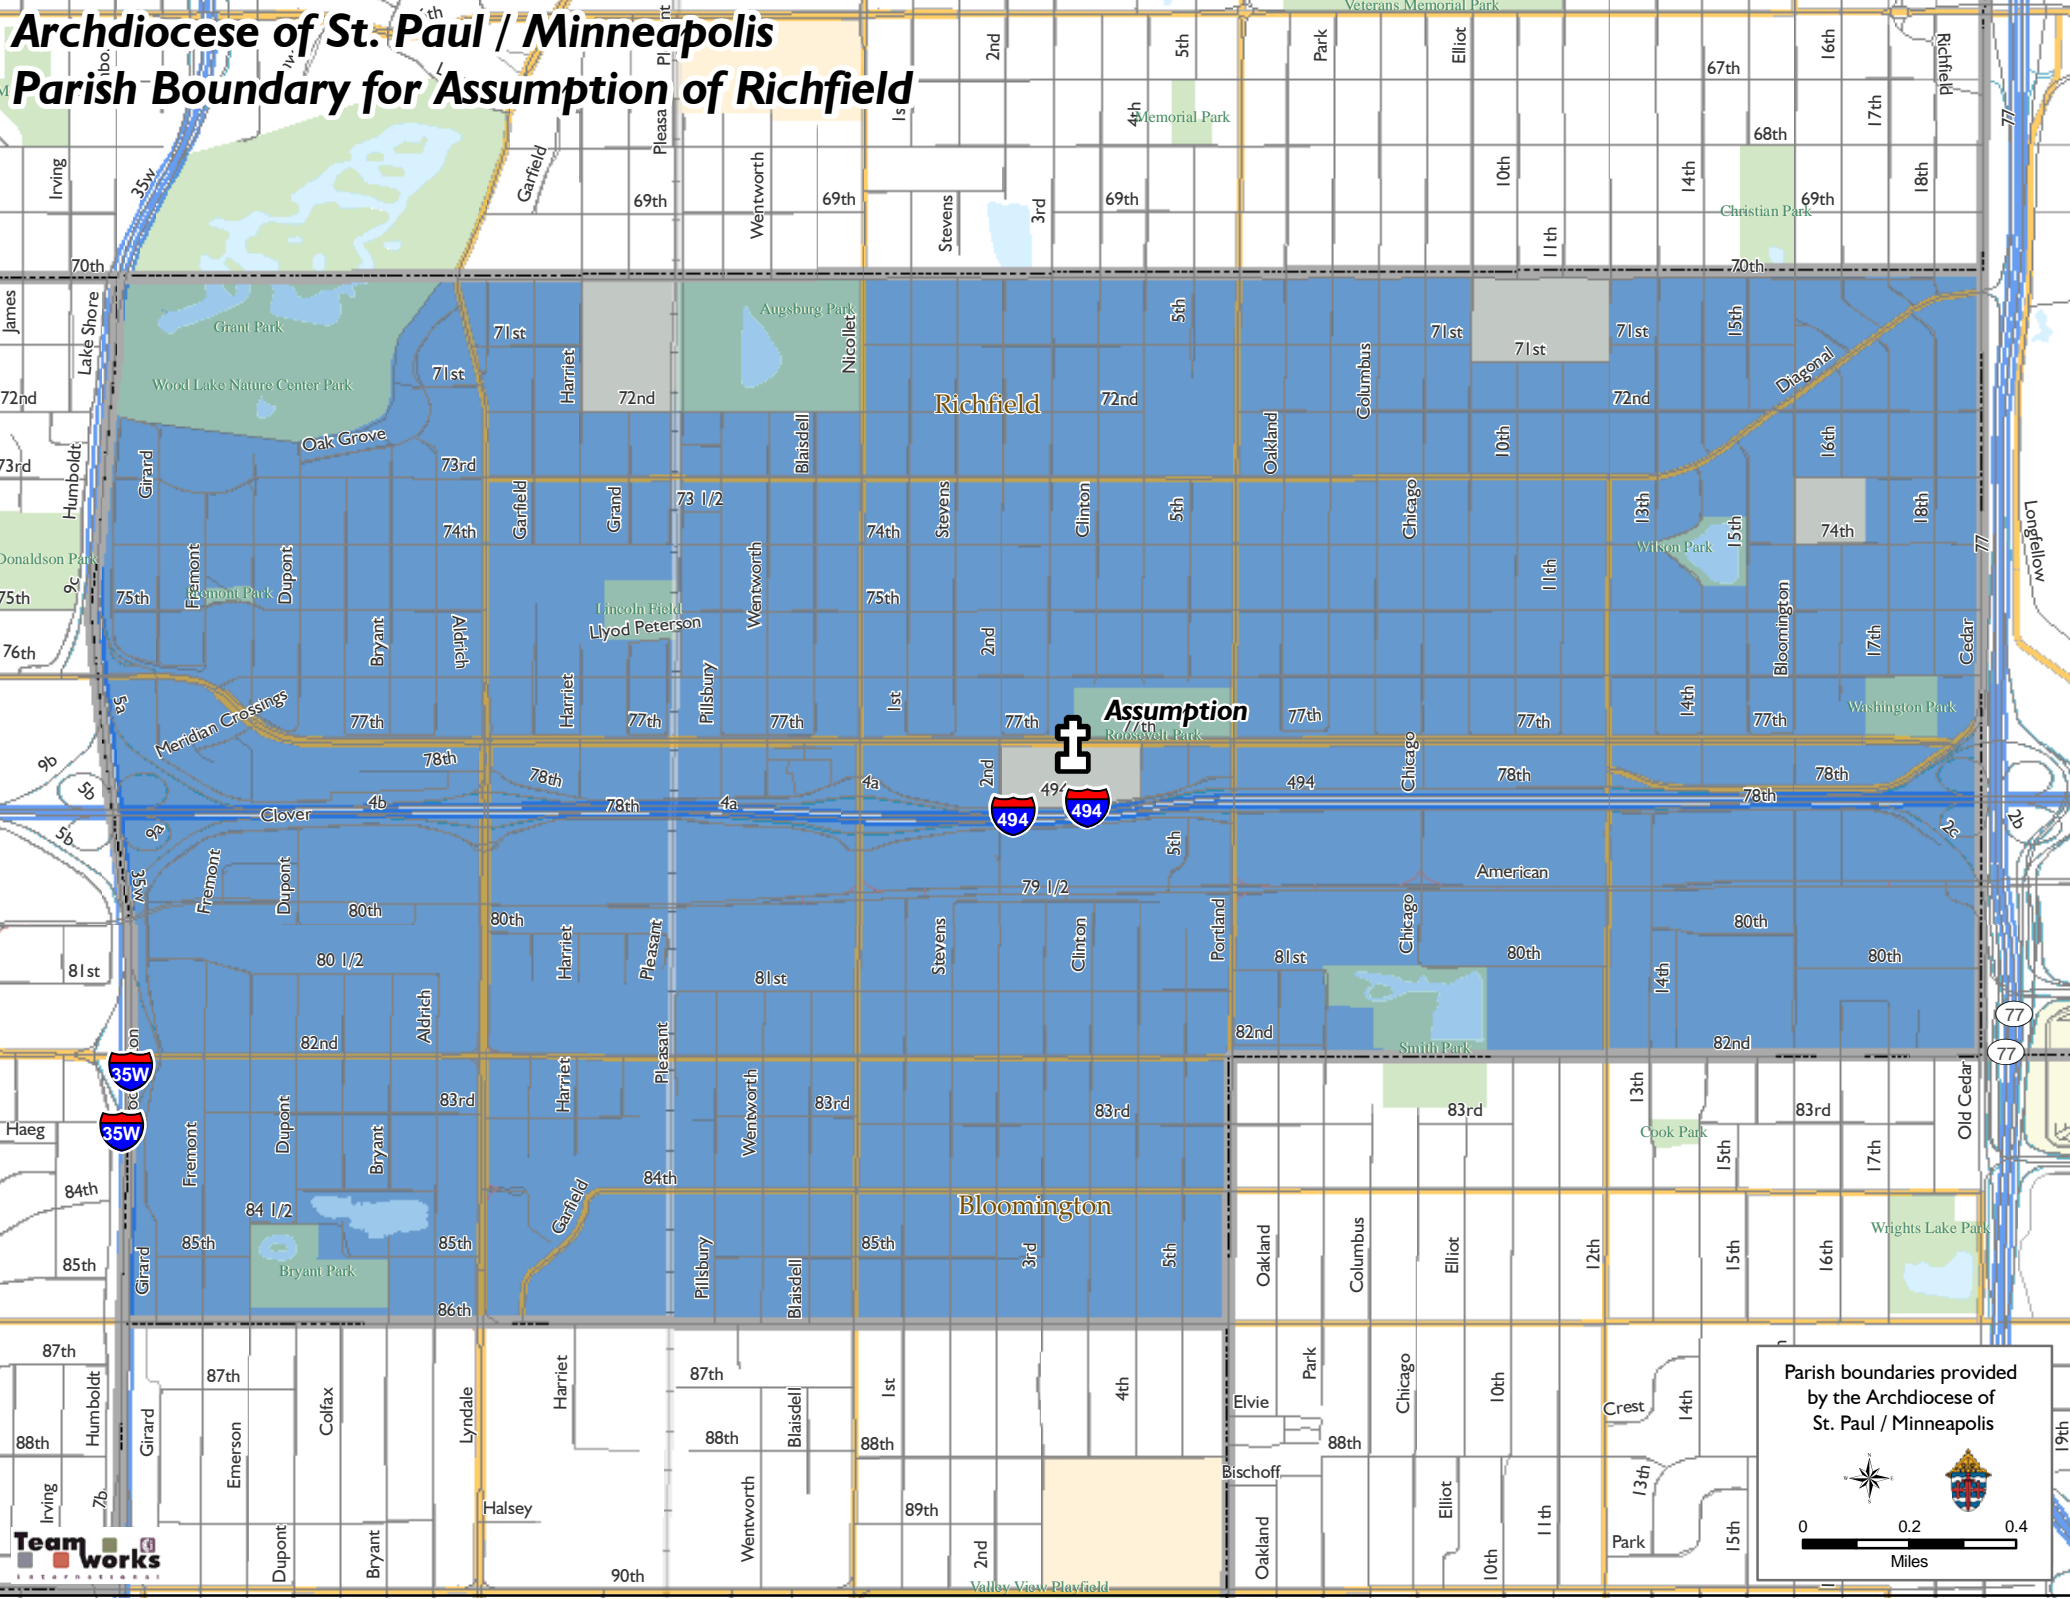

Archdiocese of St. Paul / Minneapolis

Parish Boundary for Assumption of Richfield

Parish boundaries provided by the Archdiocese of St. Paul / Minneapolis

0 0.2 0.4
Miles