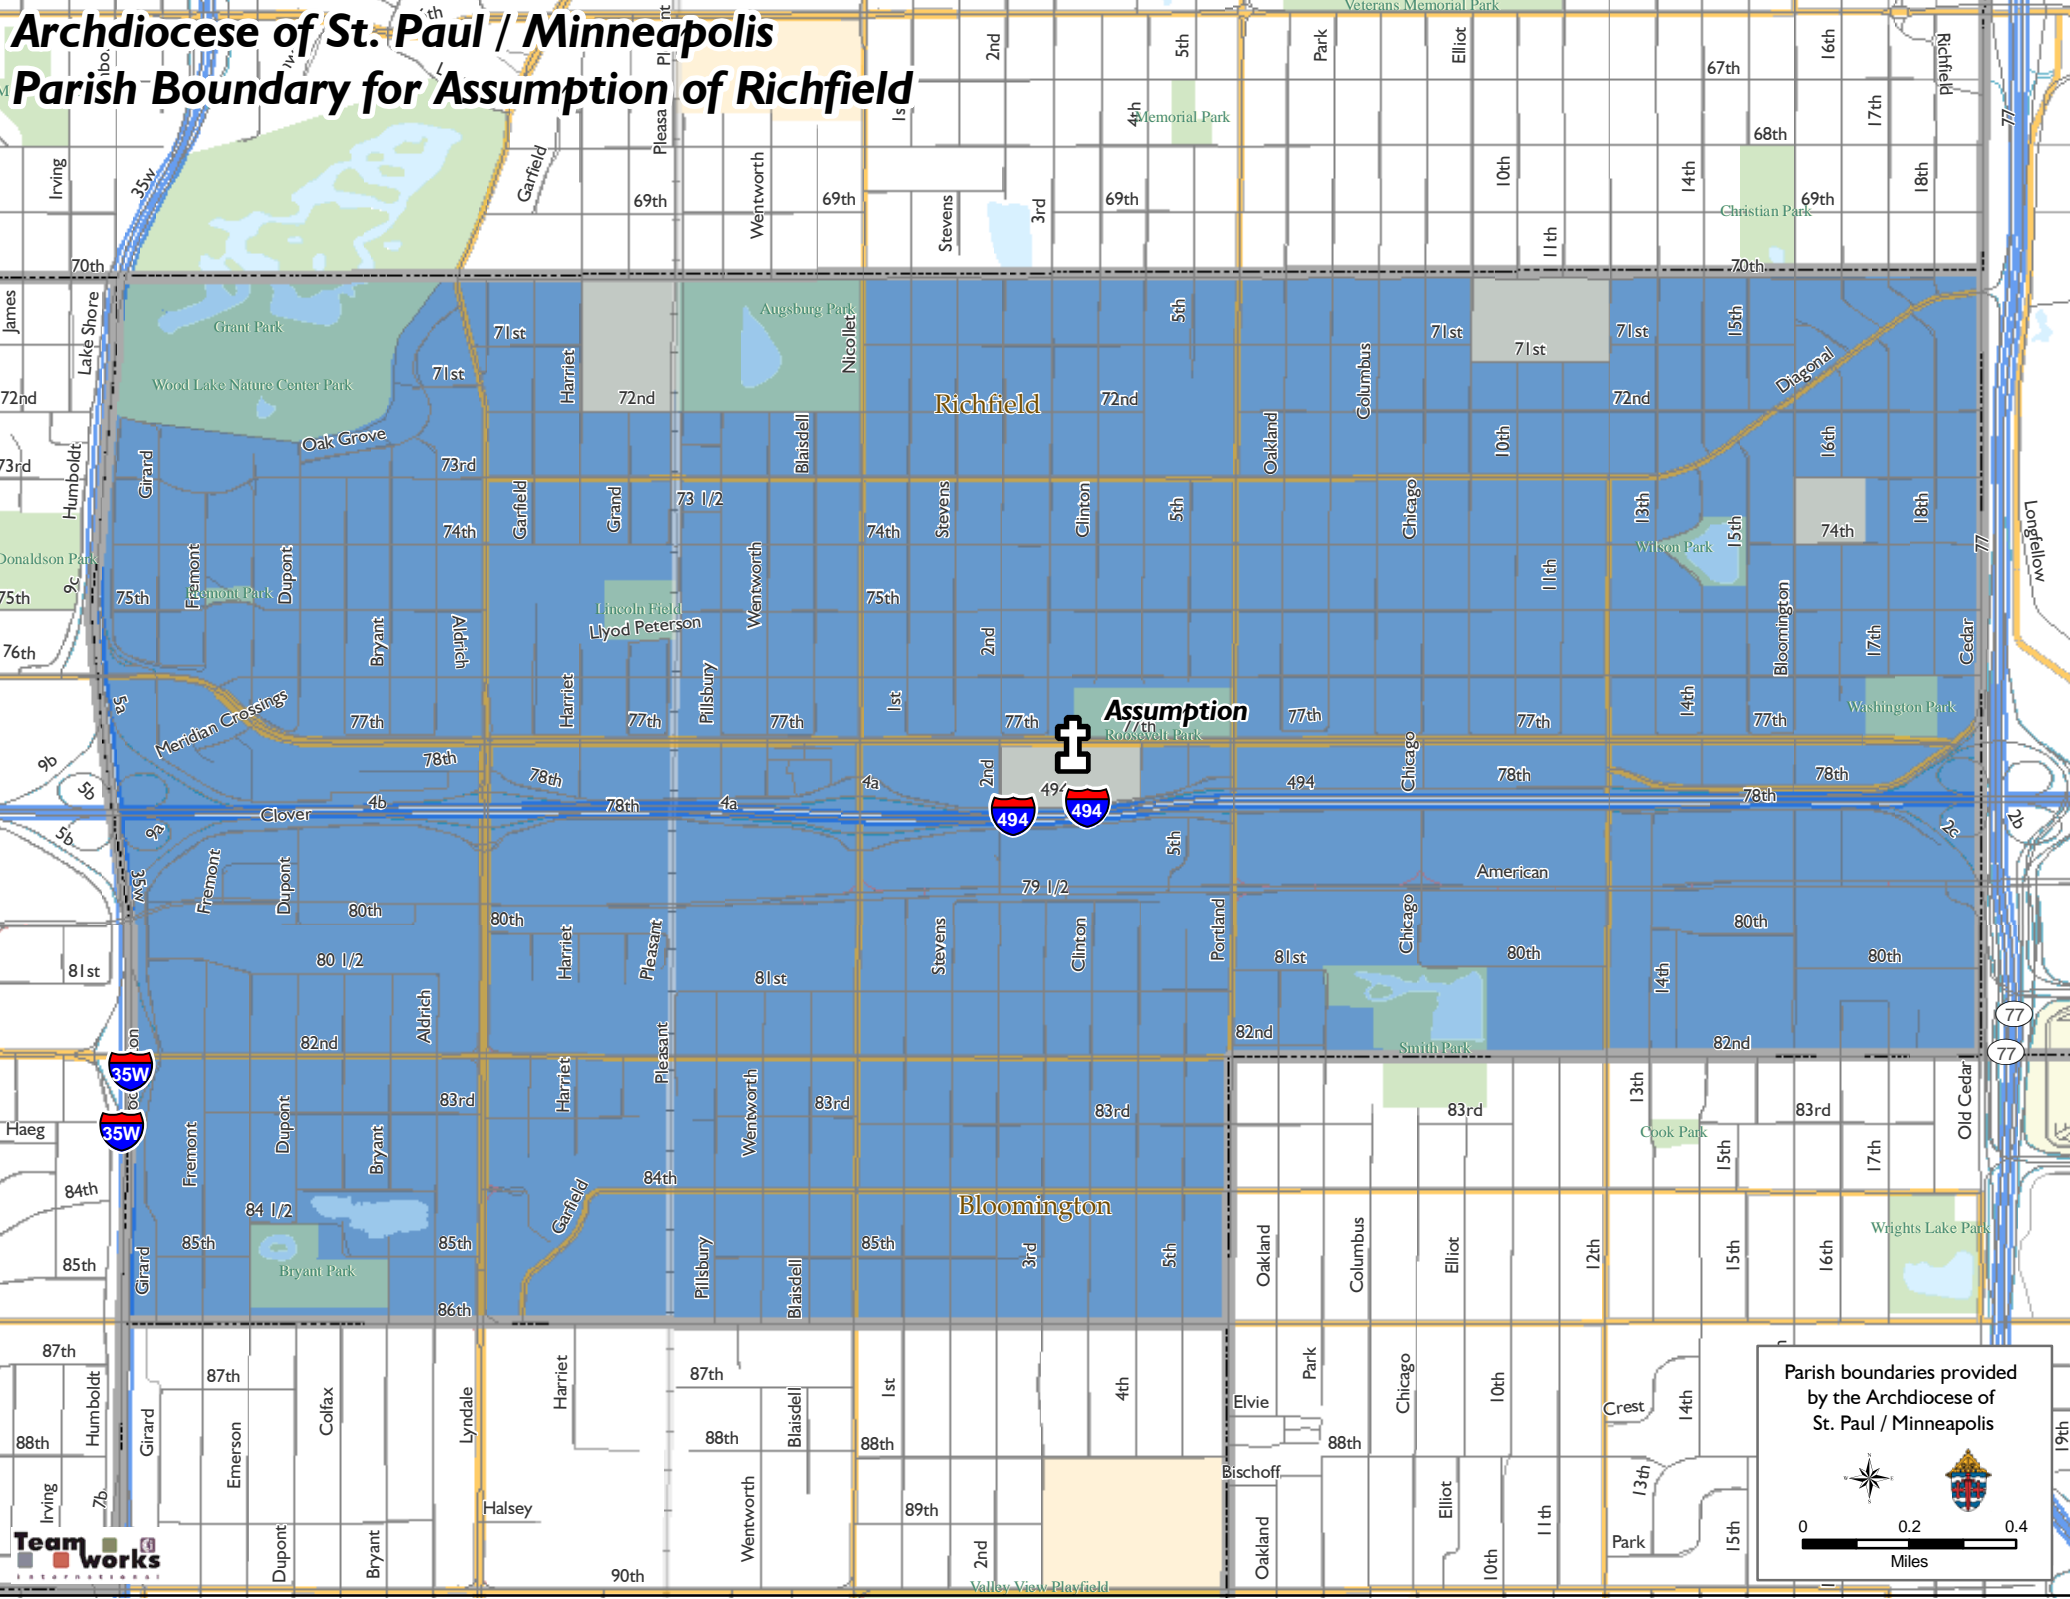

Archdiocese of St. Paul / Minneapolis

Parish Boundary for Assumption of Richfield

Parish boundaries provided by the Archdiocese of St. Paul / Minneapolis

0 0.2 0.4 Miles