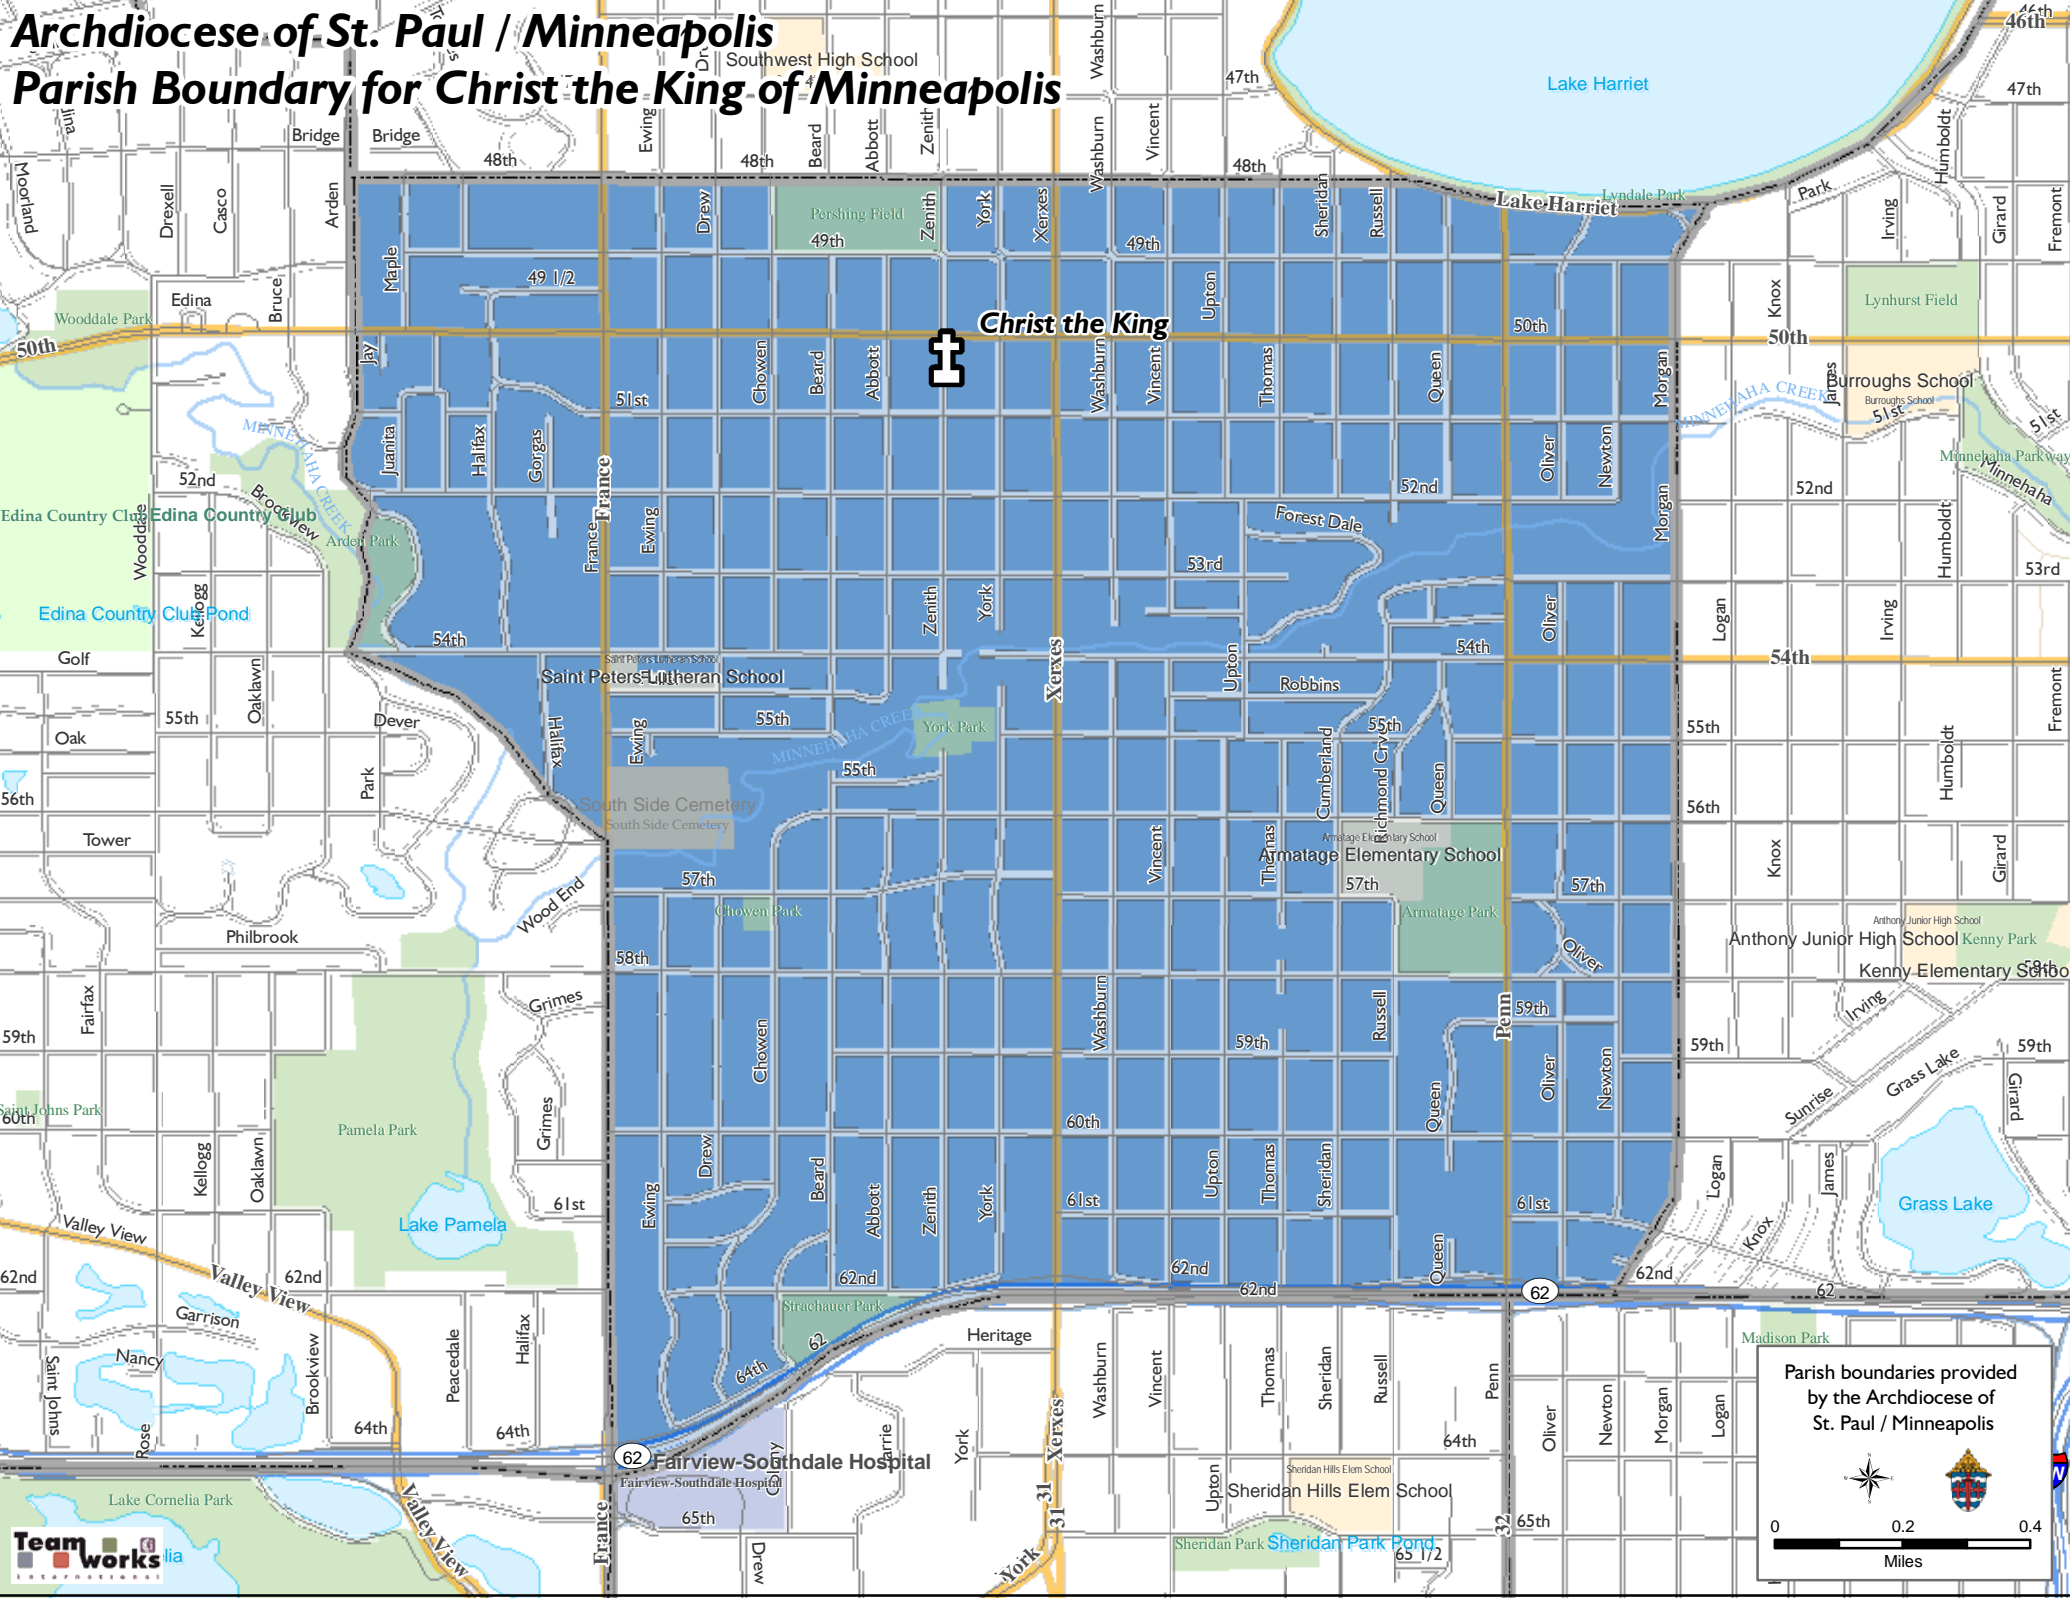

Archdiocese of St. Paul / Minneapolis

Parish Boundary for Christ the King of Minneapolis

Parish boundaries provided by the Archdiocese of St. Paul / Minneapolis

0 0.2 0.4 Miles