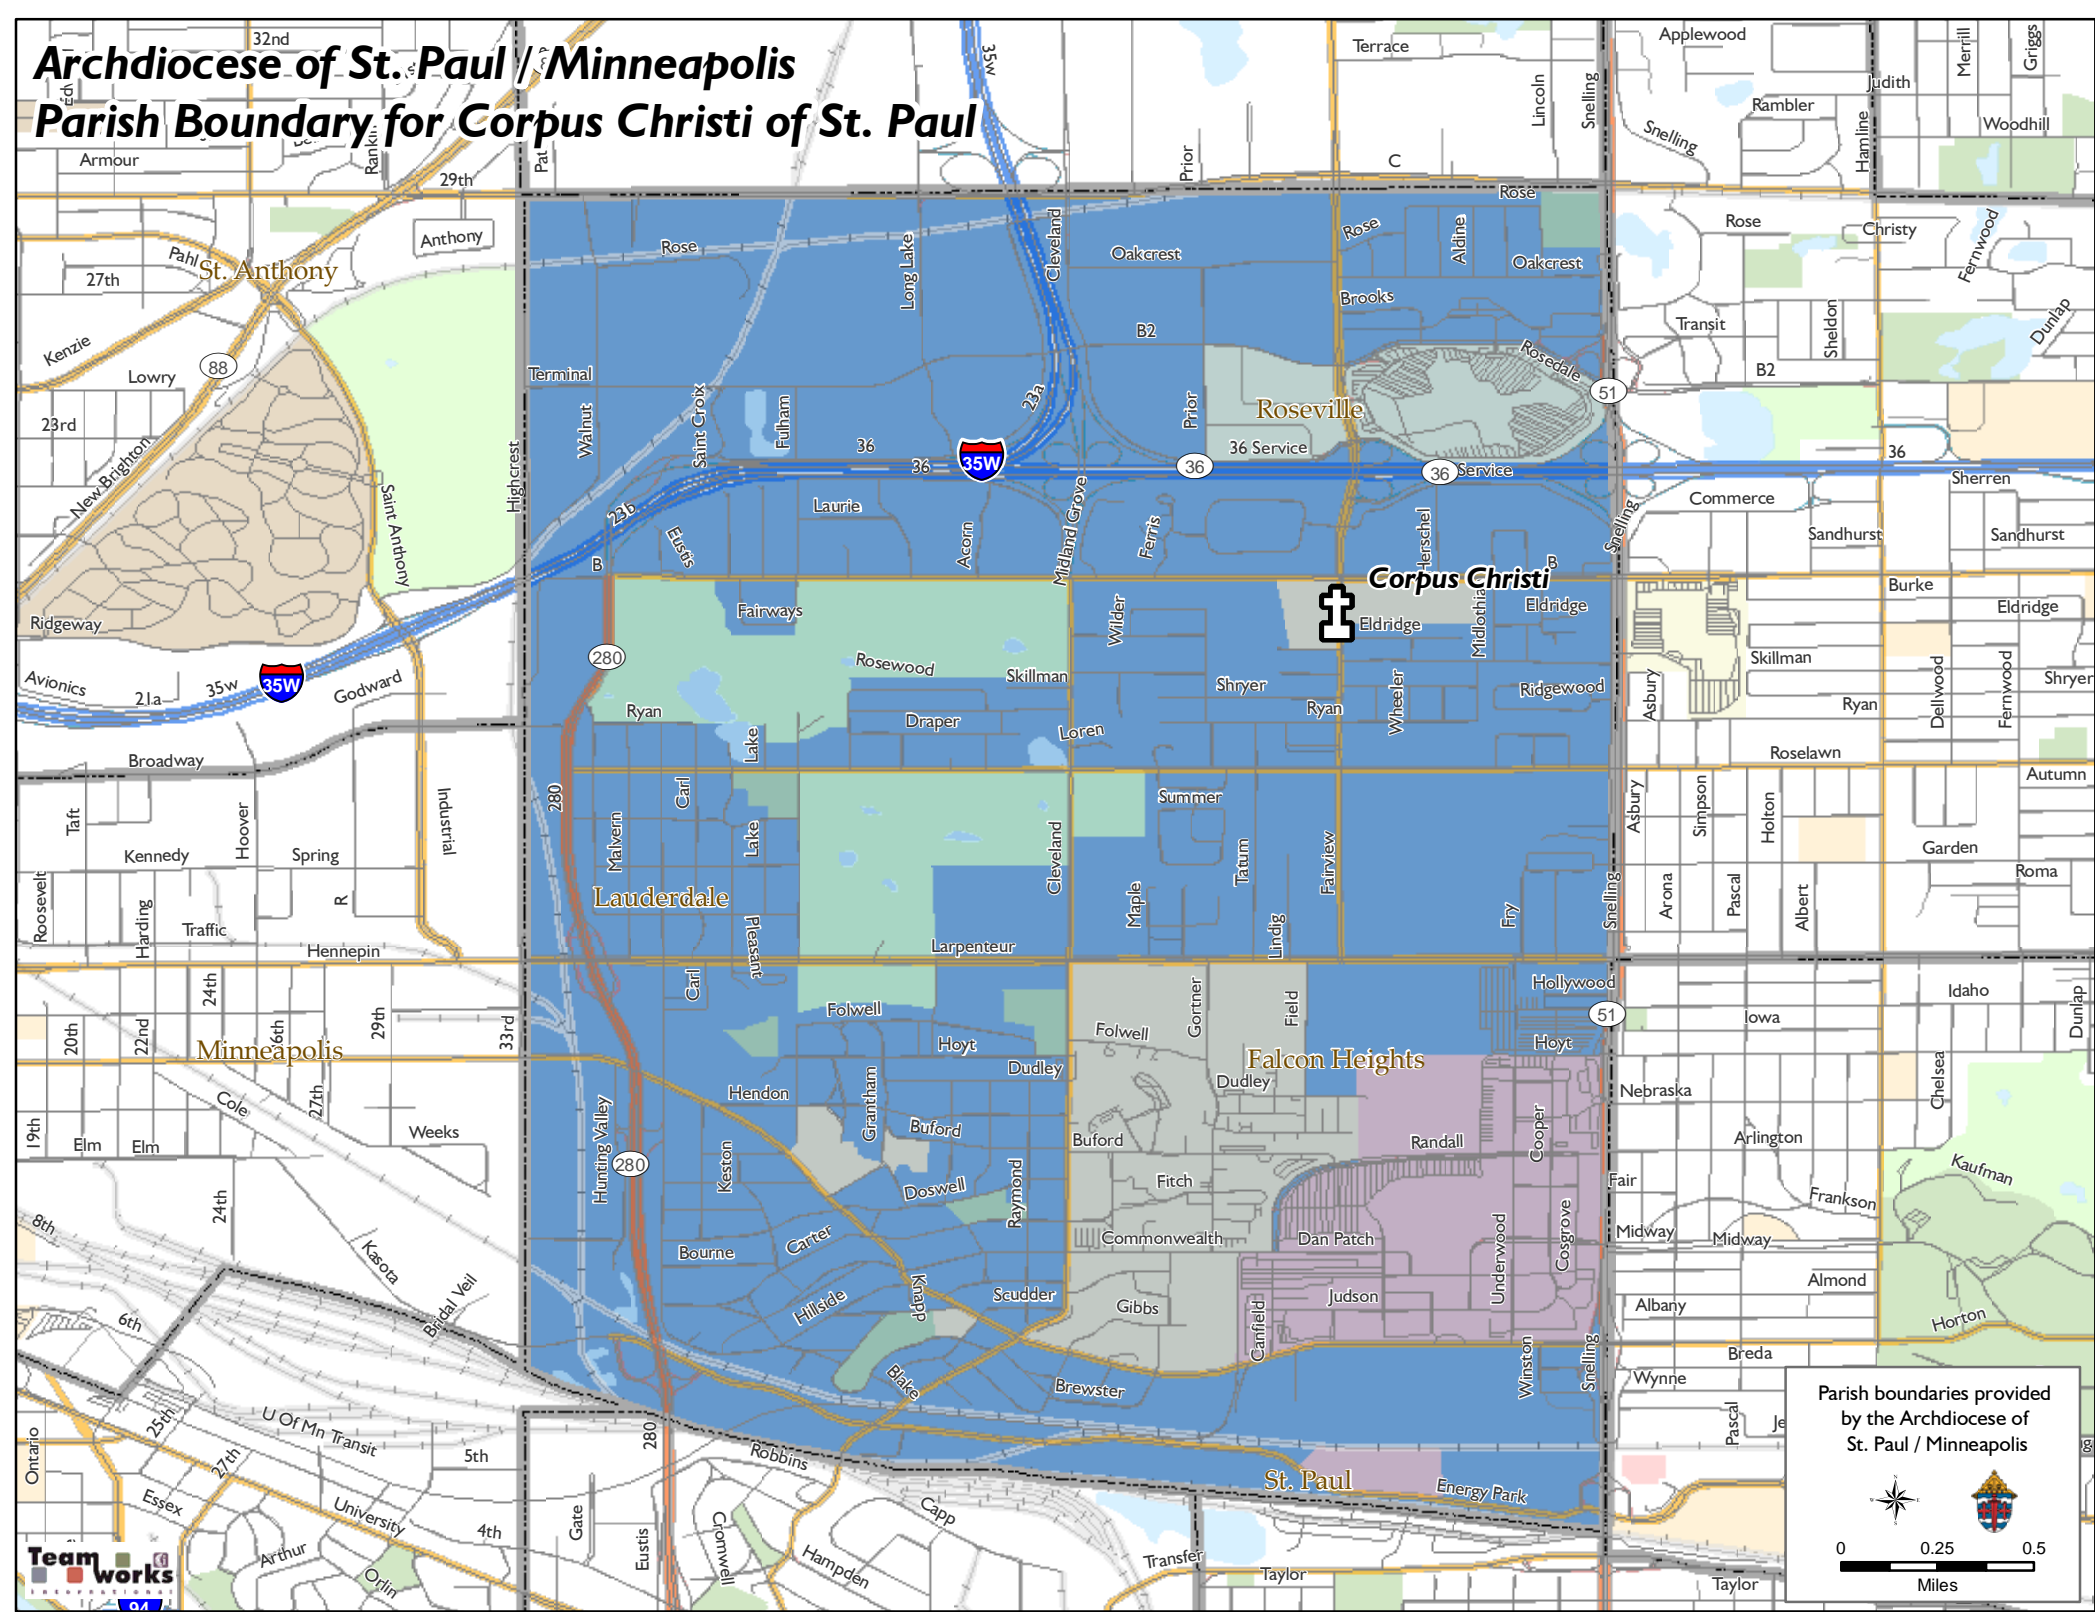

# Archdiocese of St. Paul / Minneapolis

## Parish Boundary for Corpus Christi of St. Paul

Parish boundaries provided by the Archdiocese of St. Paul / Minneapolis

0 0.25 0.5  
Miles