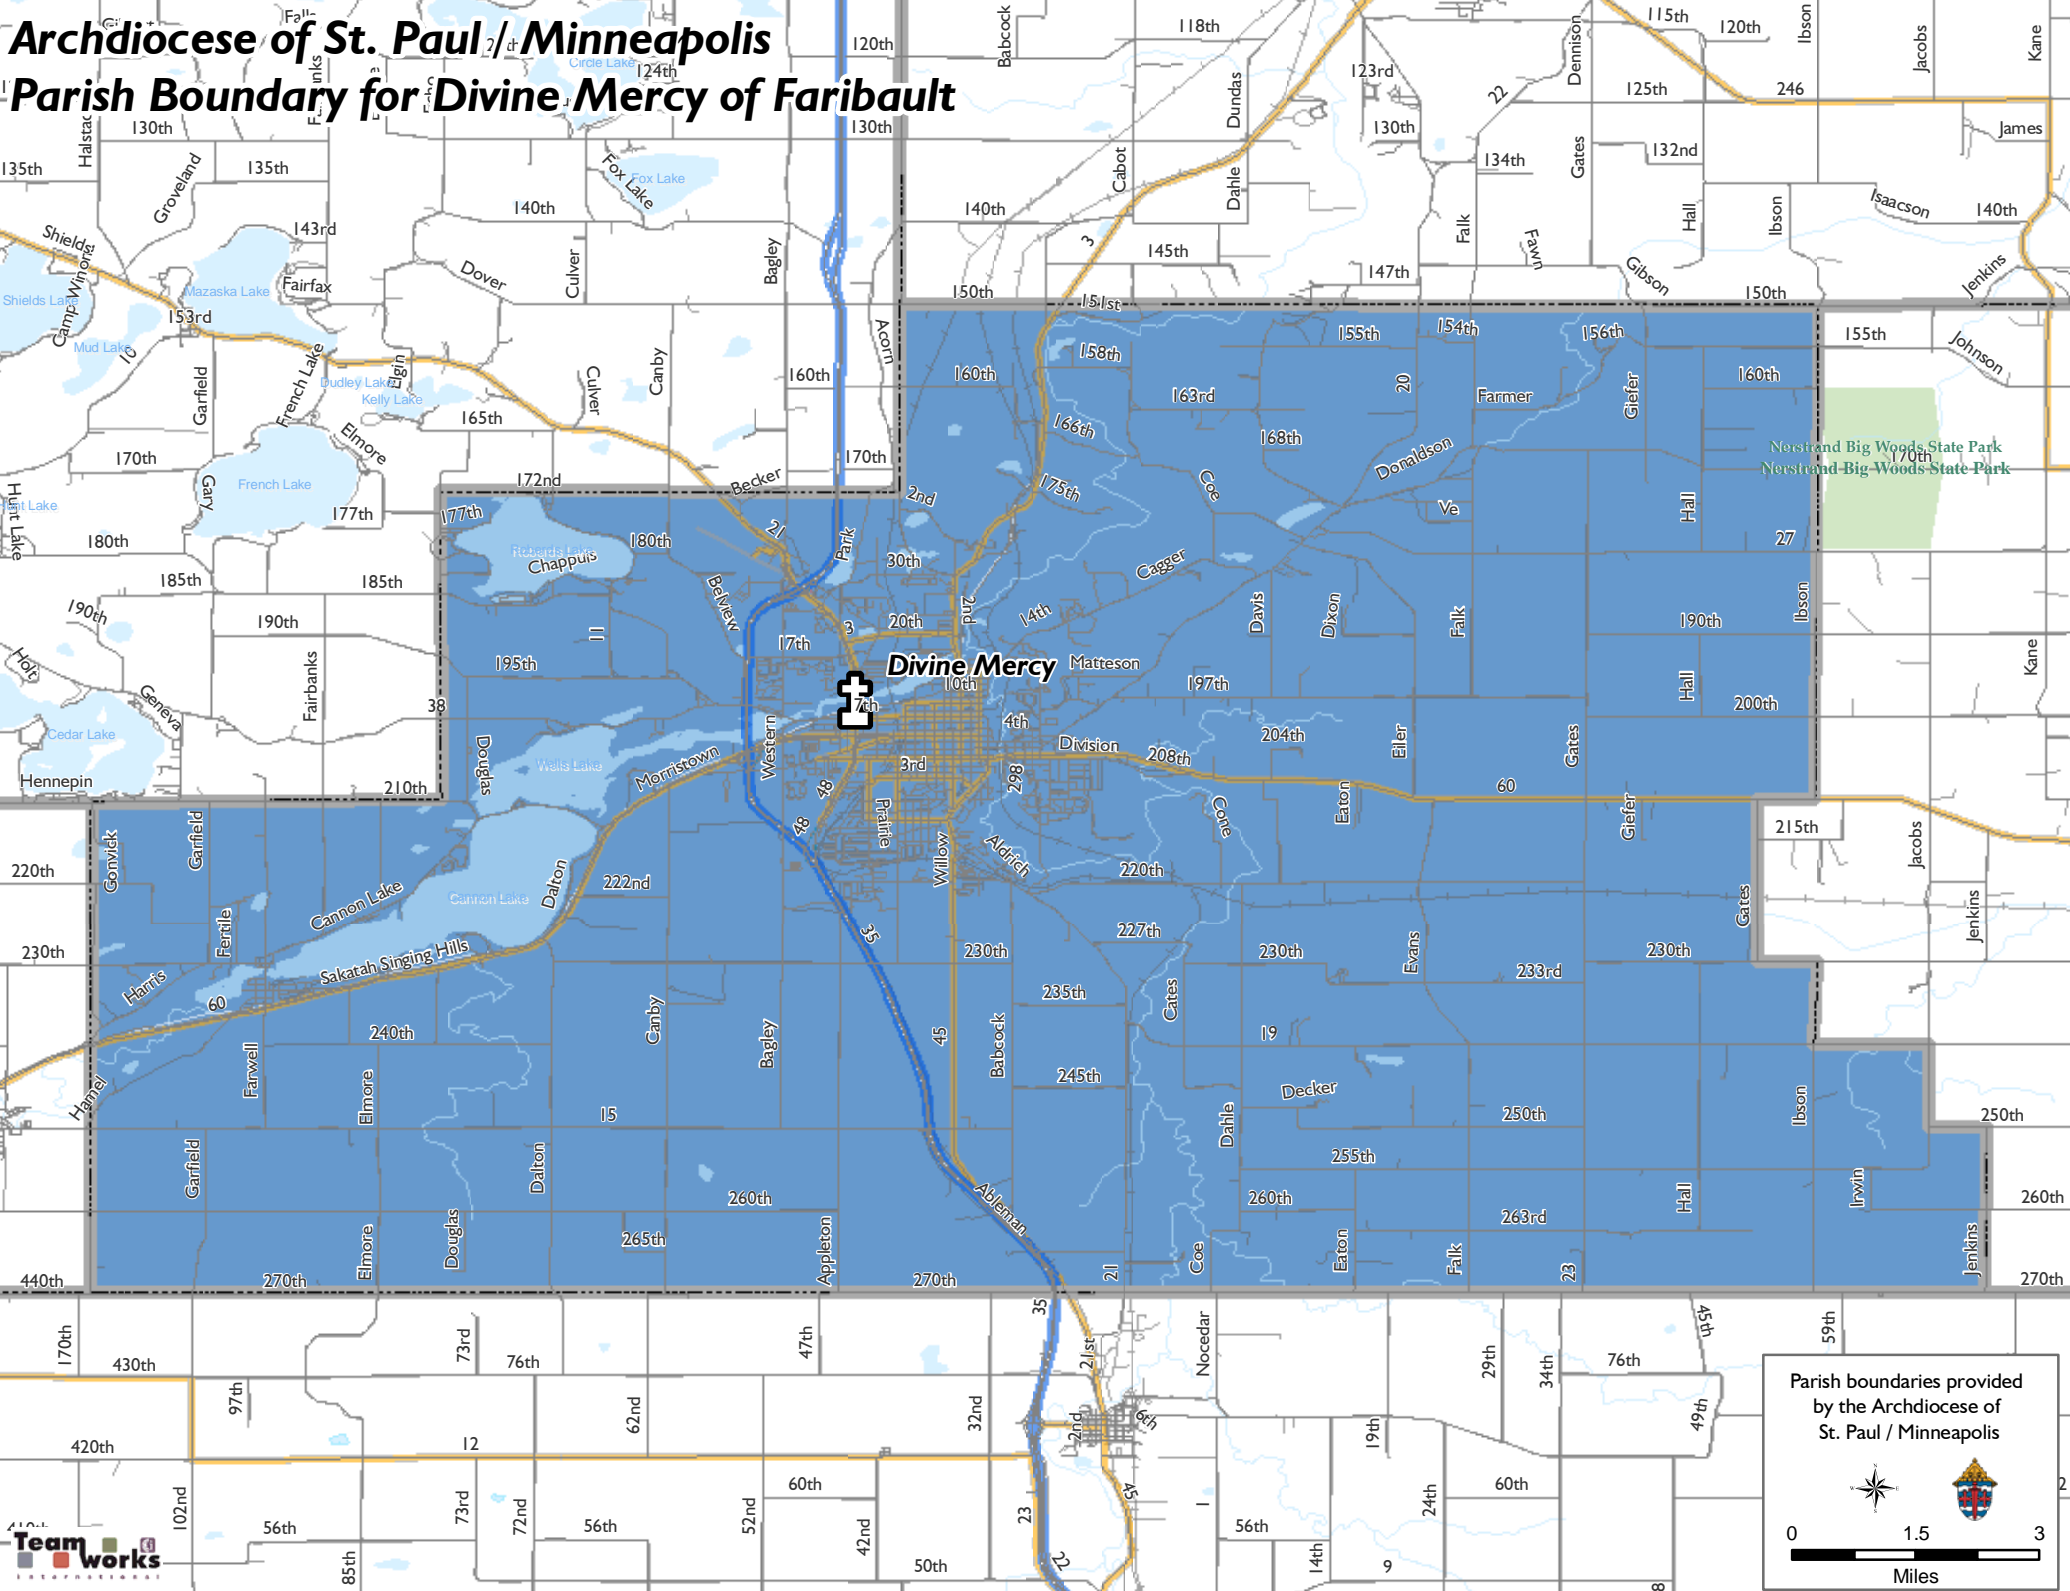

# Archdiocese of St. Paul & Minneapolis

## Parish Boundary for Divine Mercy of Faribault

Parish boundaries provided by the Archdiocese of St. Paul / Minneapolis

0 1.5 3 Miles