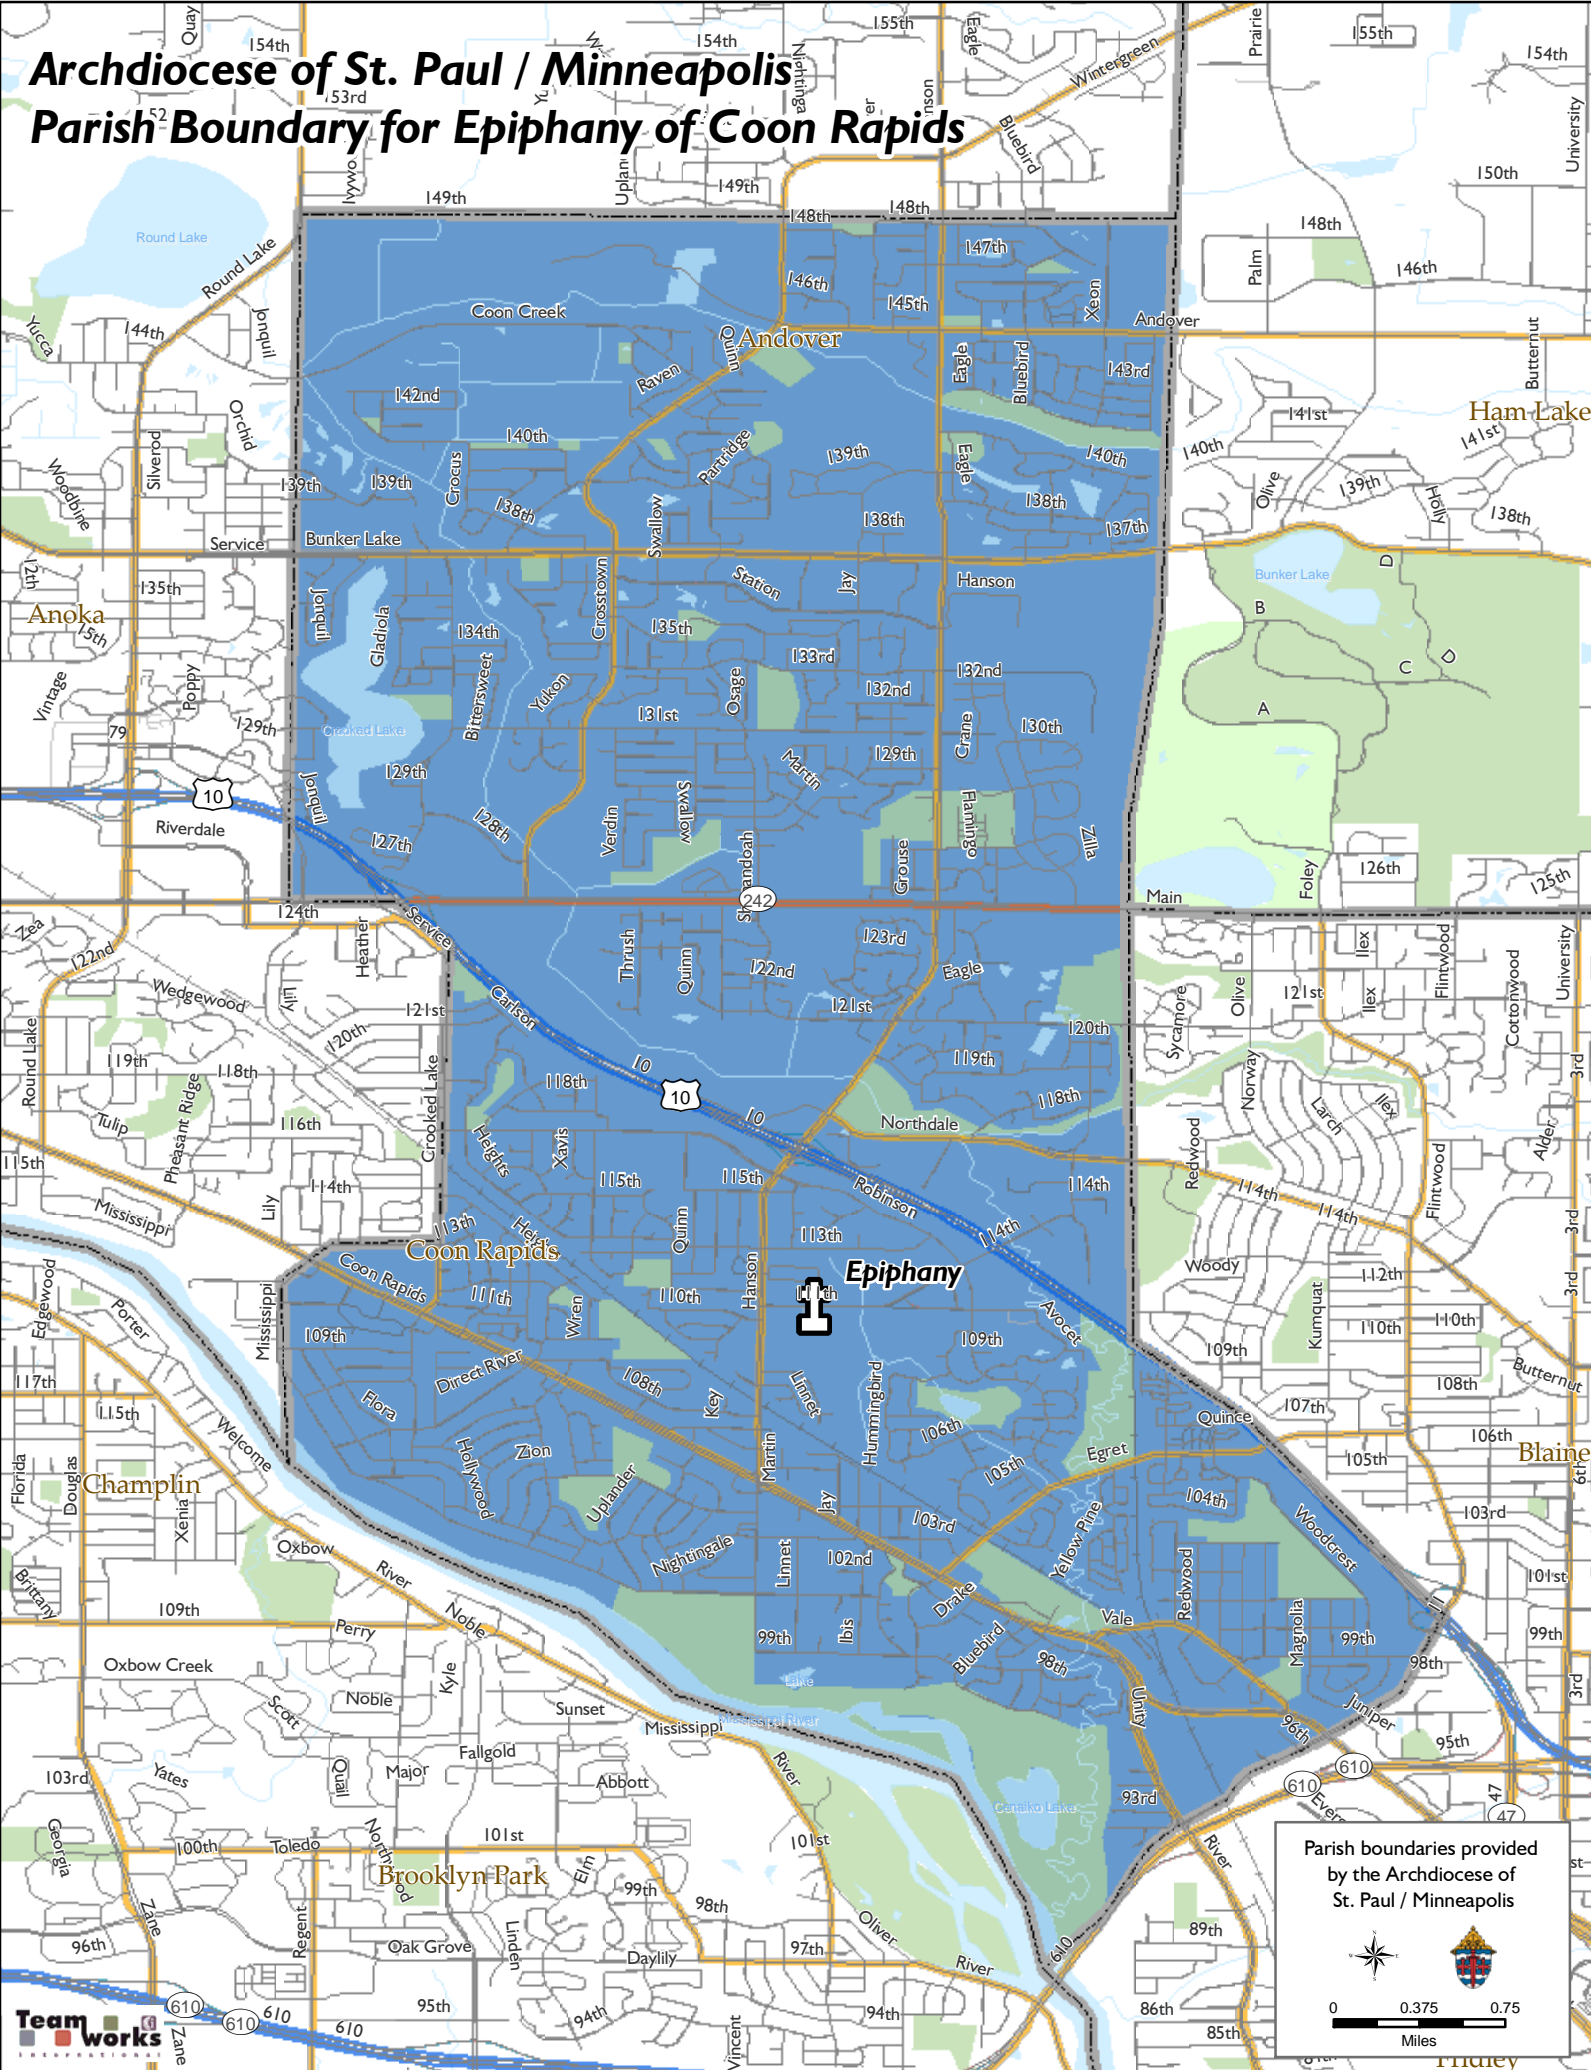

Archdiocese of St. Paul / Minneapolis Parish Boundary for Epiphany of Coon Rapids

Parish boundaries provided by the Archdiocese of St. Paul / Minneapolis

0 0.375 0.75
Miles