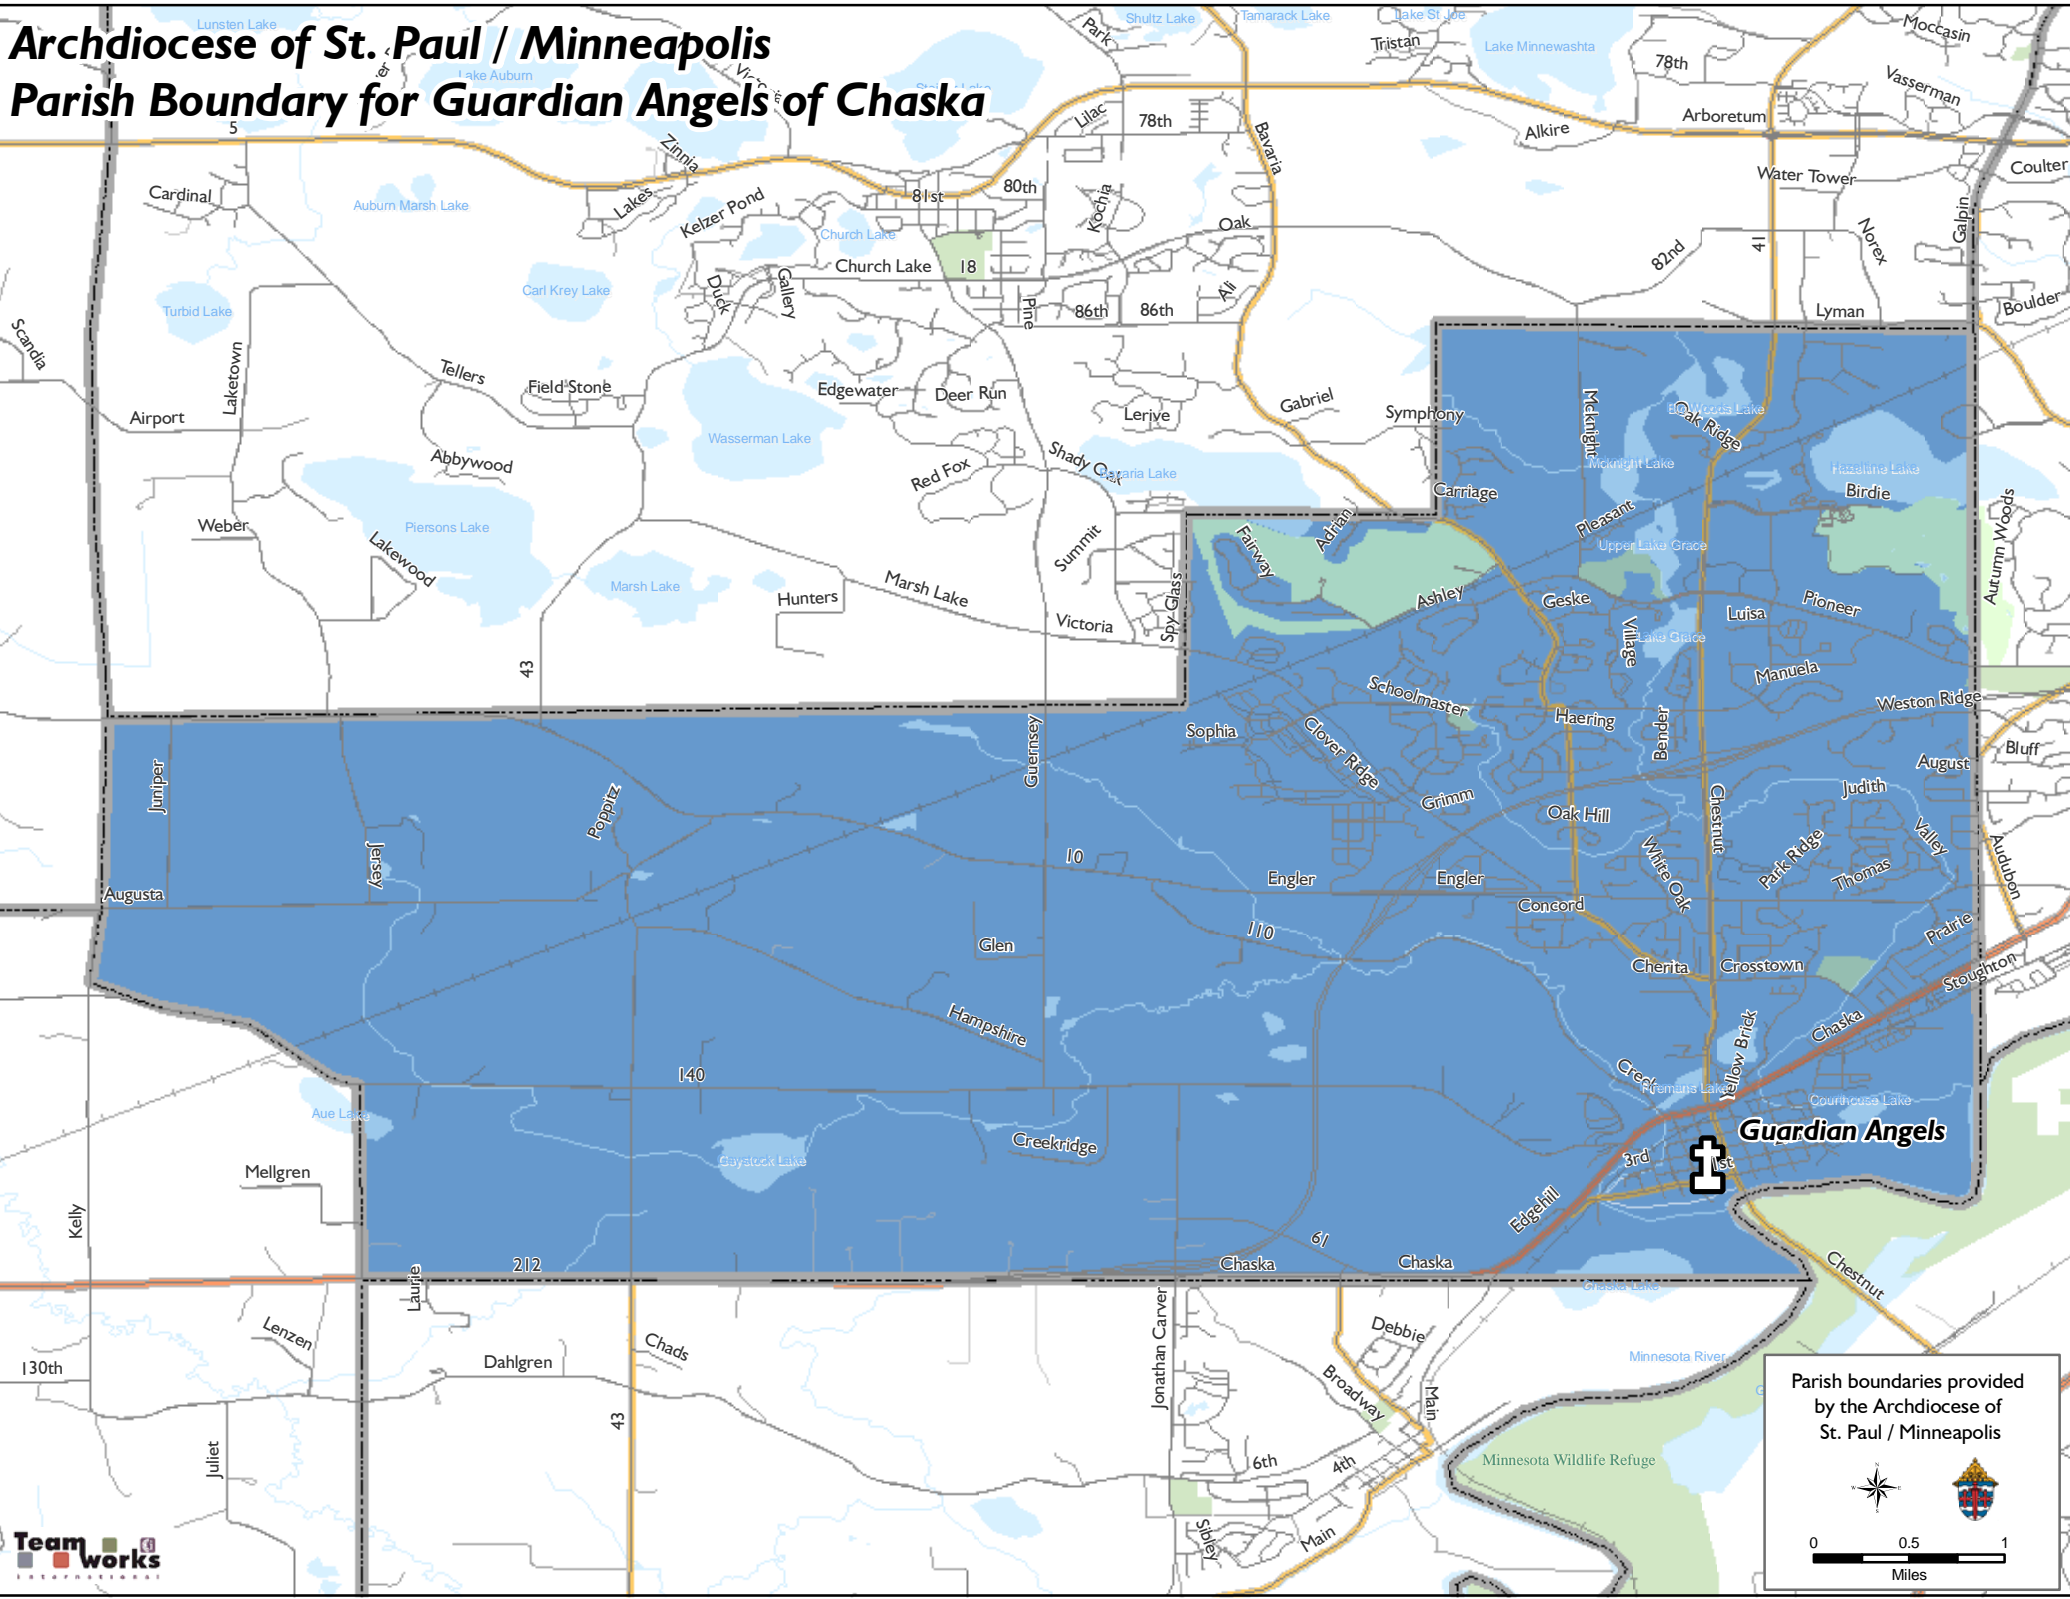

Archdiocese of St. Paul / Minneapolis Parish Boundary for Guardian Angels of Chaska

Parish boundaries provided by the Archdiocese of St. Paul / Minneapolis

0 0.5 1
Miles