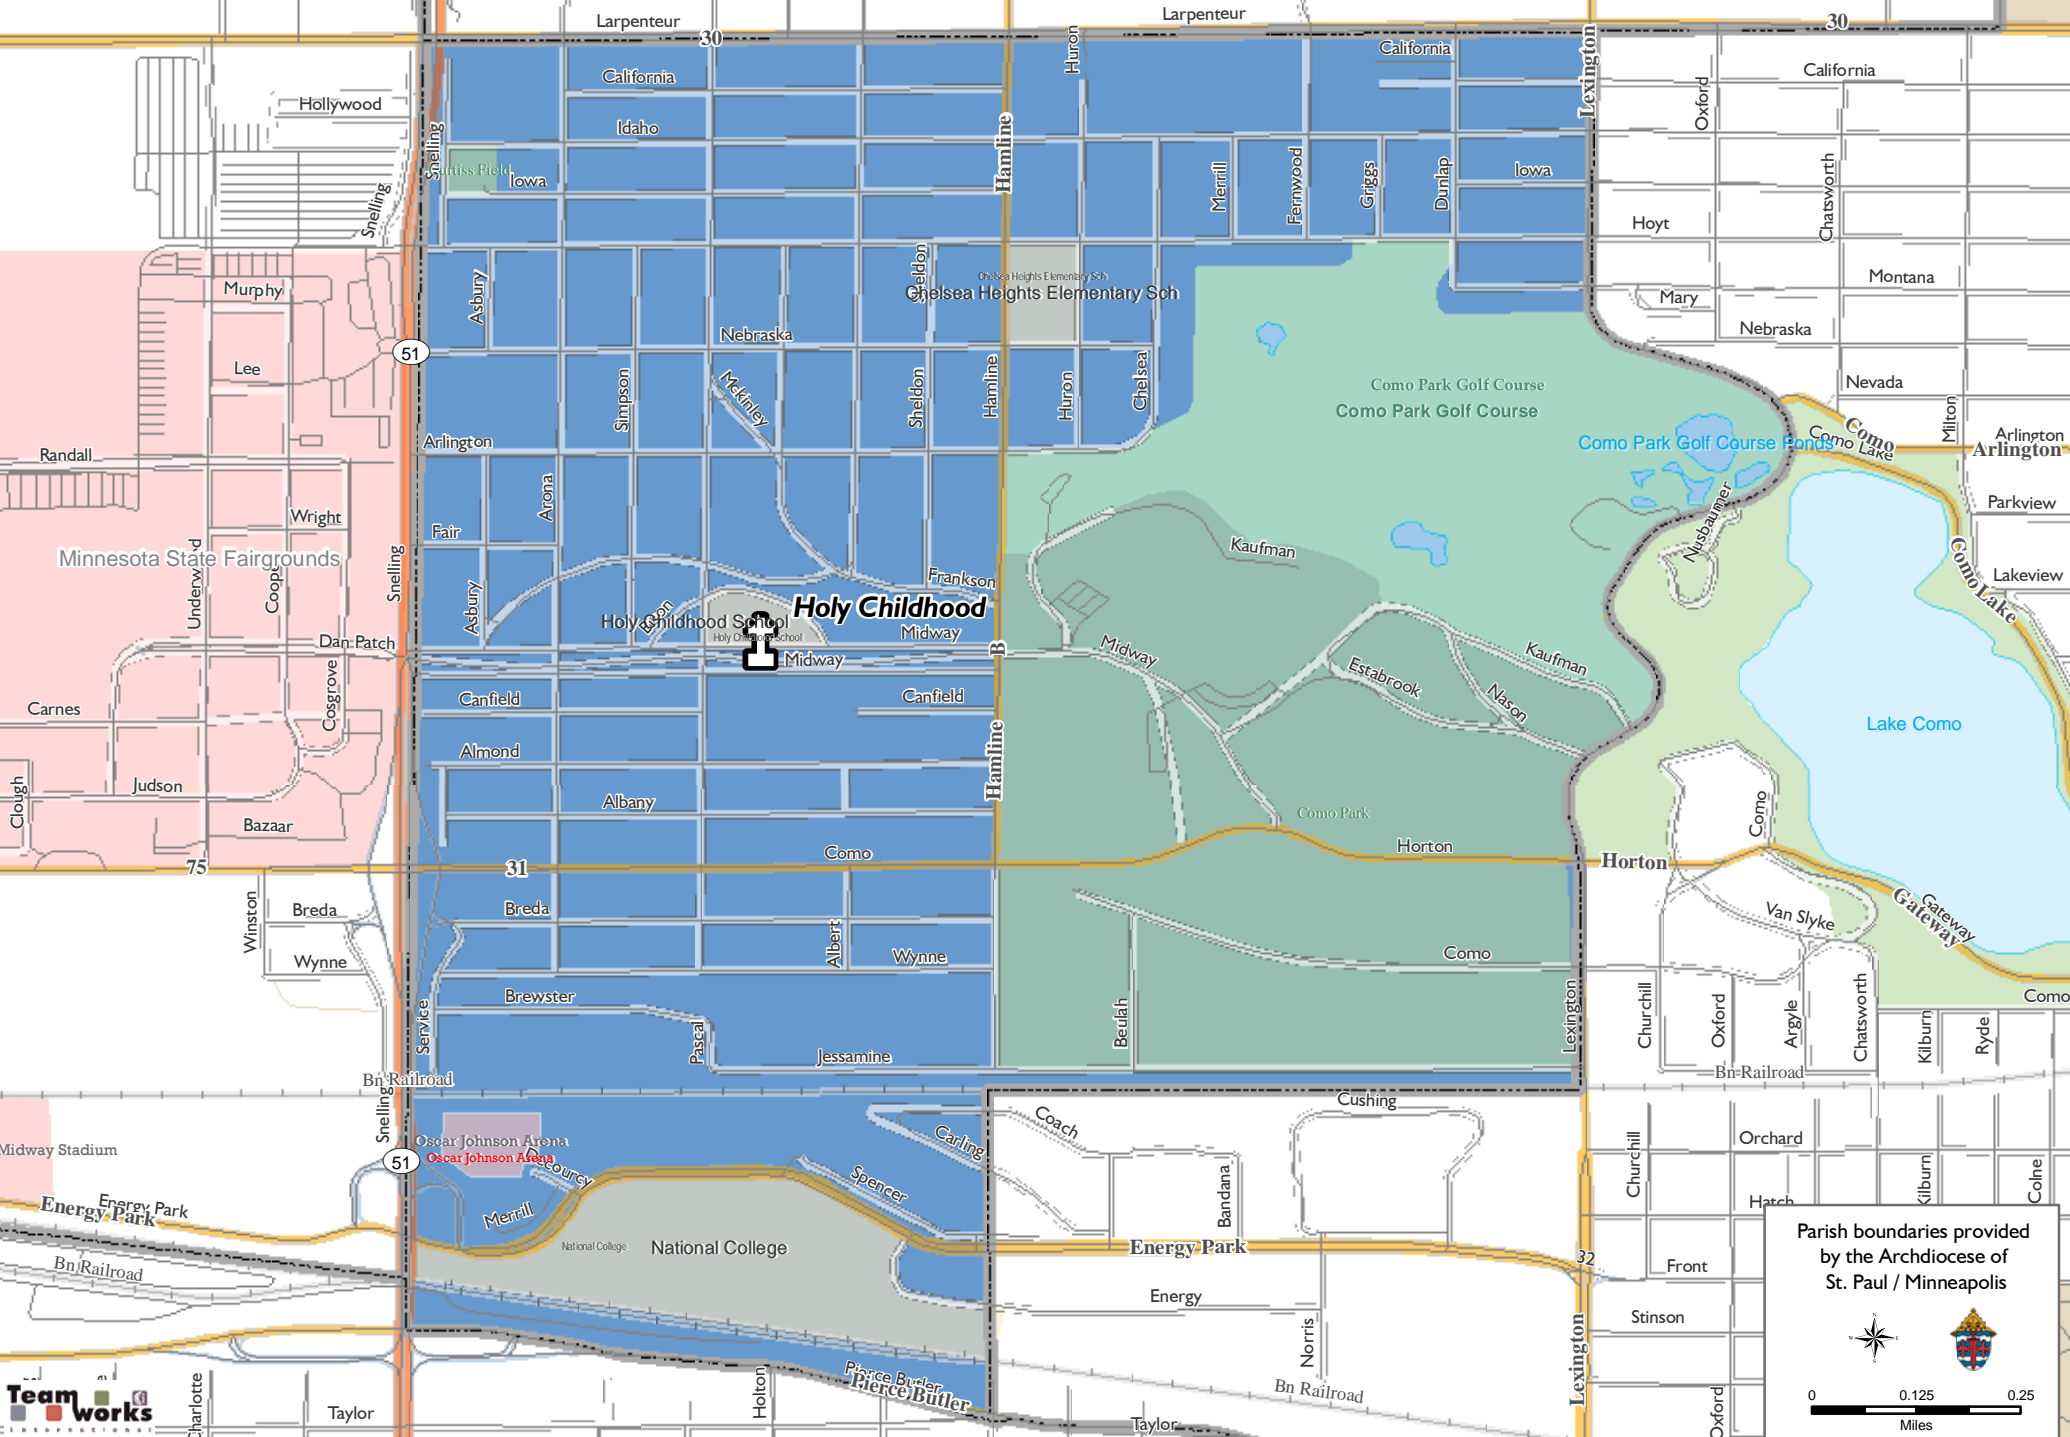

Archdiocese of St. Paul / Minneapolis

Parish Boundary for Holy Childhood of St. Paul

Parish boundaries provided by the Archdiocese of St. Paul / Minneapolis

0 0.125 0.25 Miles