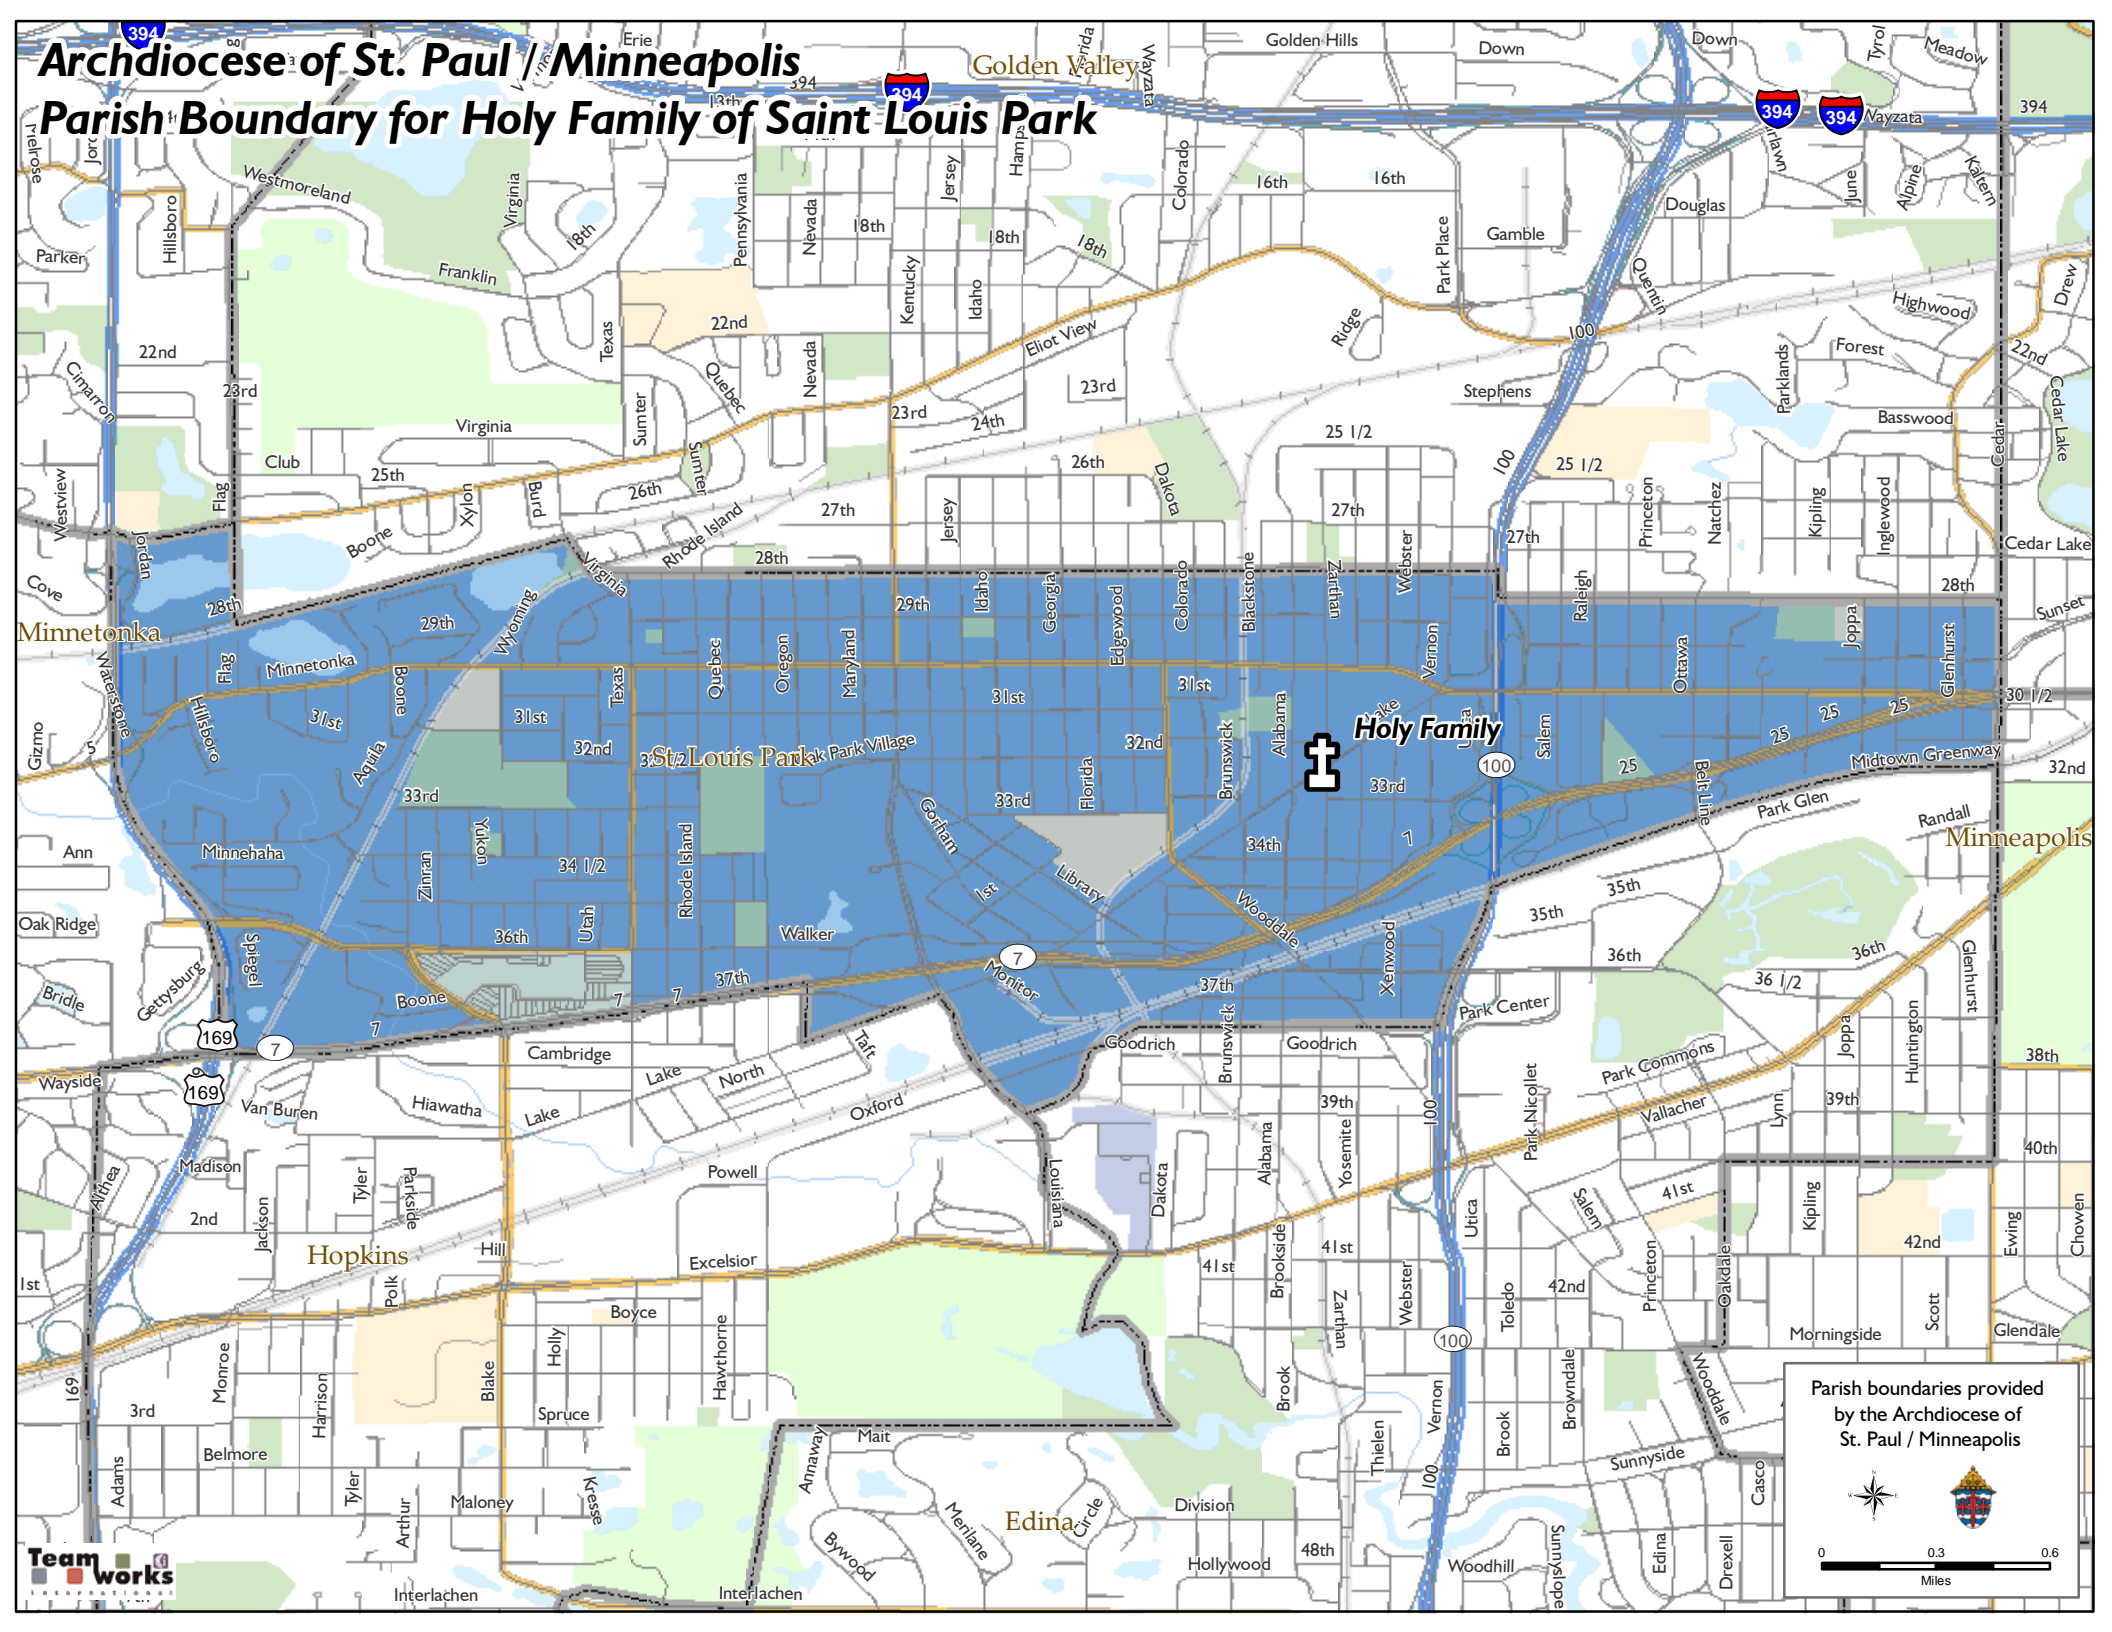

# Archdiocese of St. Paul / Minneapolis

## Parish Boundary for Holy Family of Saint Louis Park

Parish boundaries provided by the Archdiocese of St. Paul / Minneapolis

0 0.3 0.6  
Miles