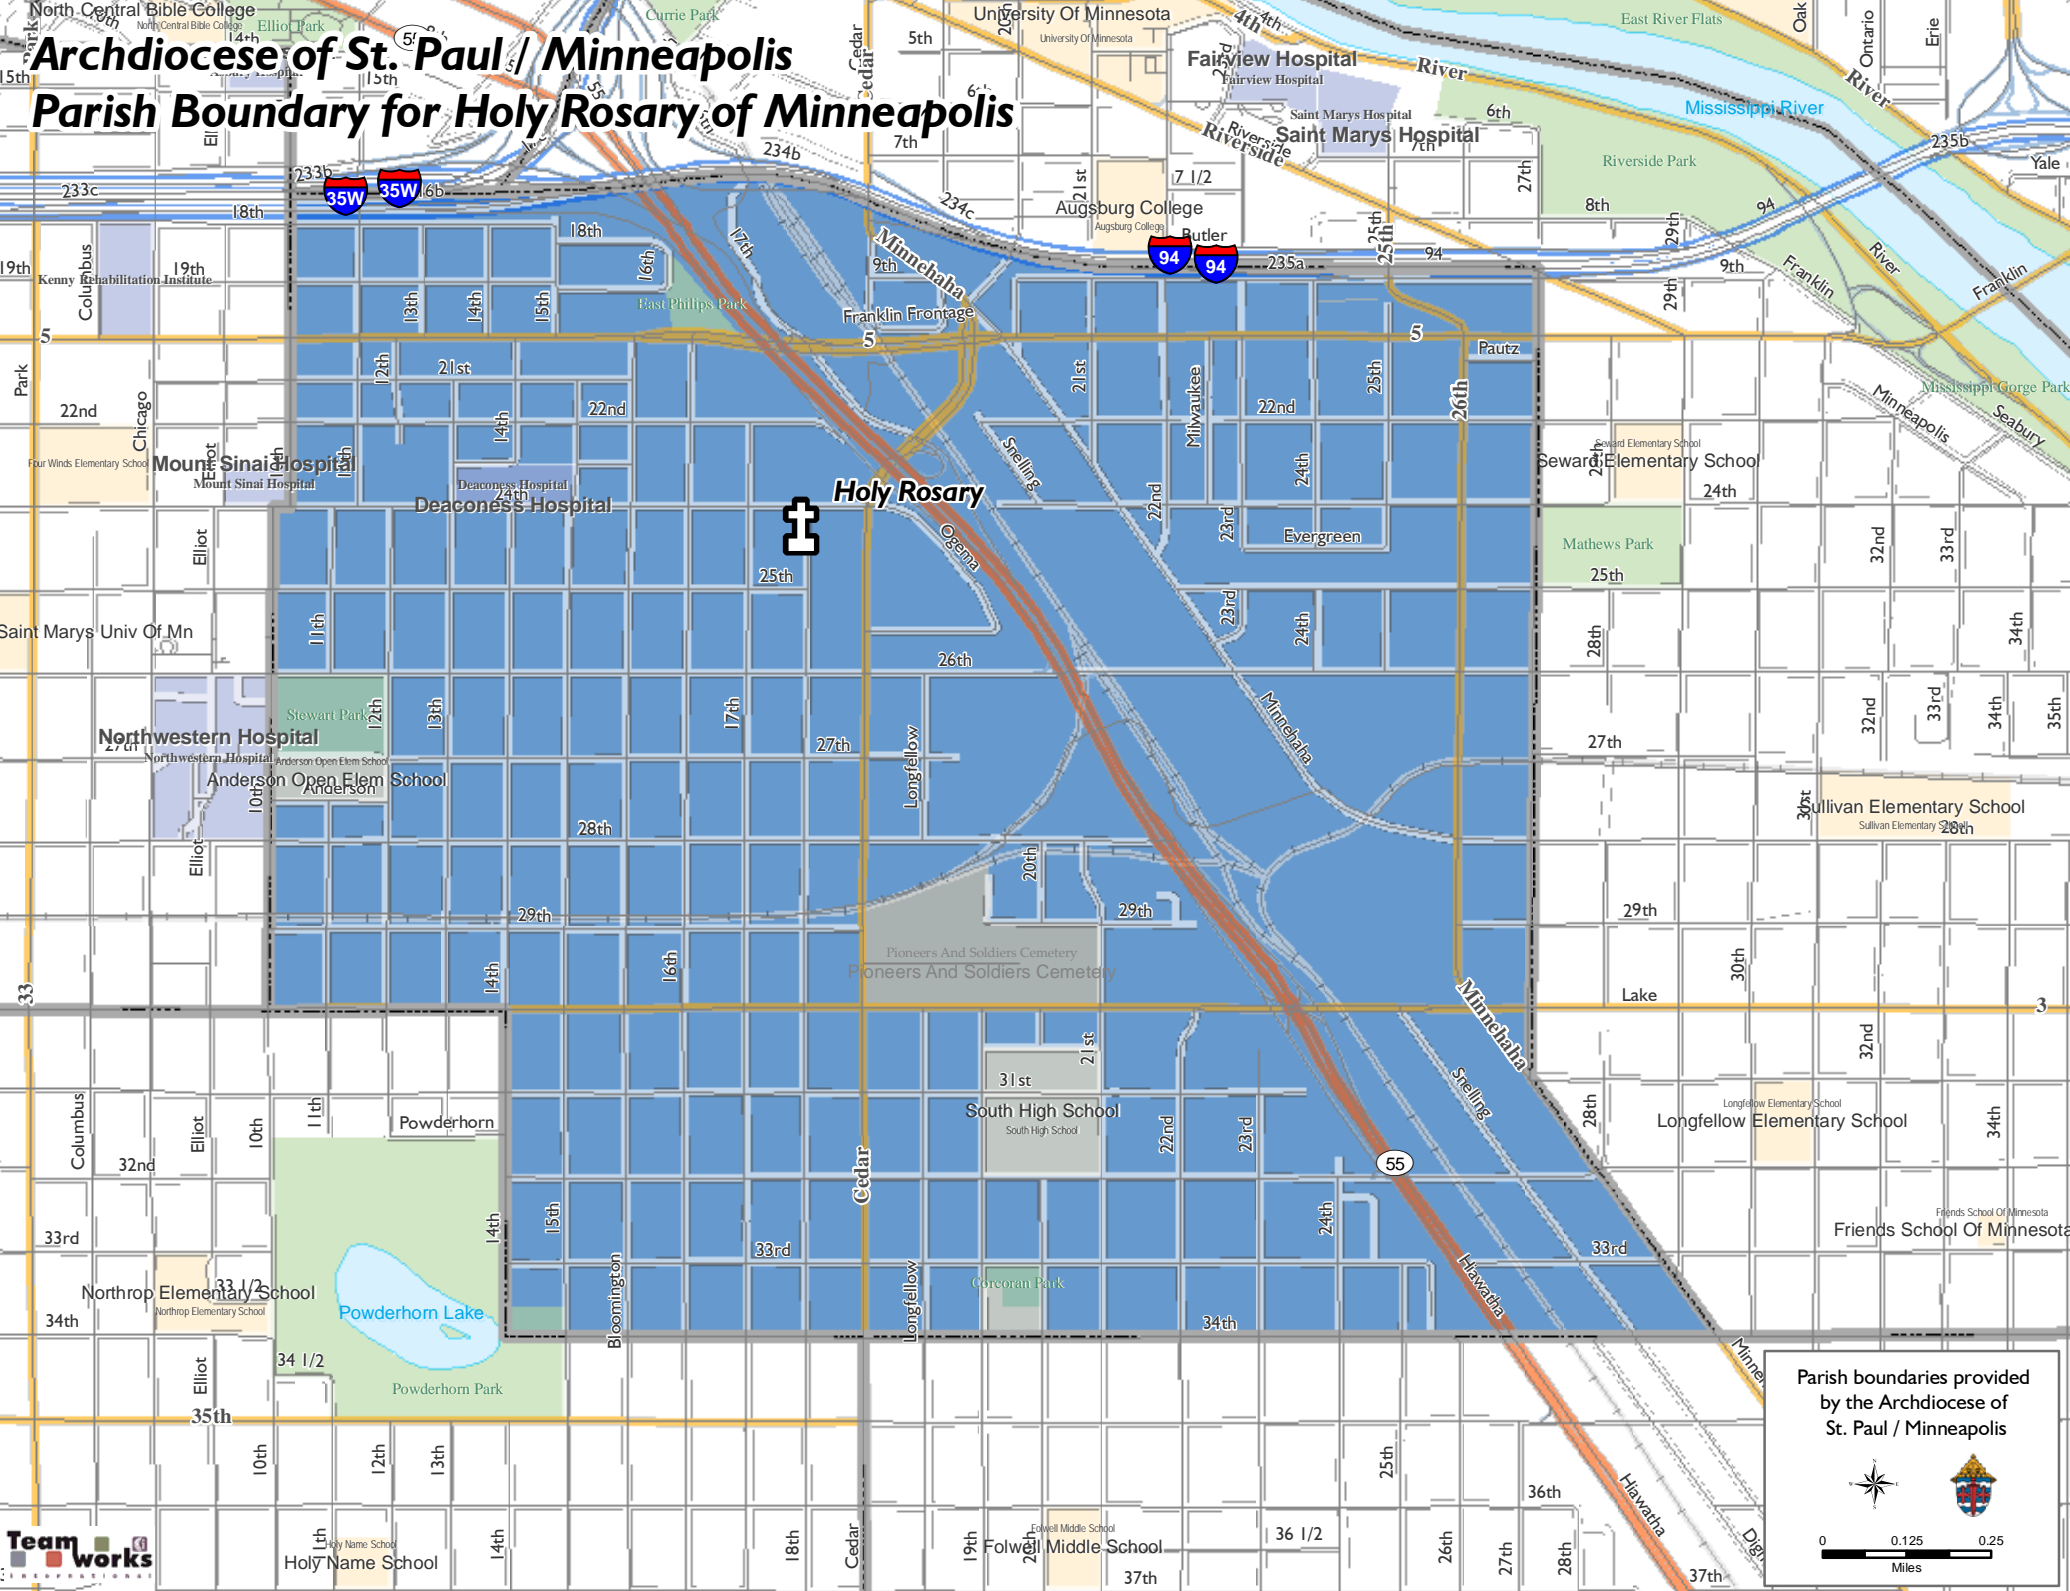

Archdiocese of St. Paul / Minneapolis

Parish Boundary for Holy Rosary of Minneapolis

Parish boundaries provided by the Archdiocese of St. Paul / Minneapolis