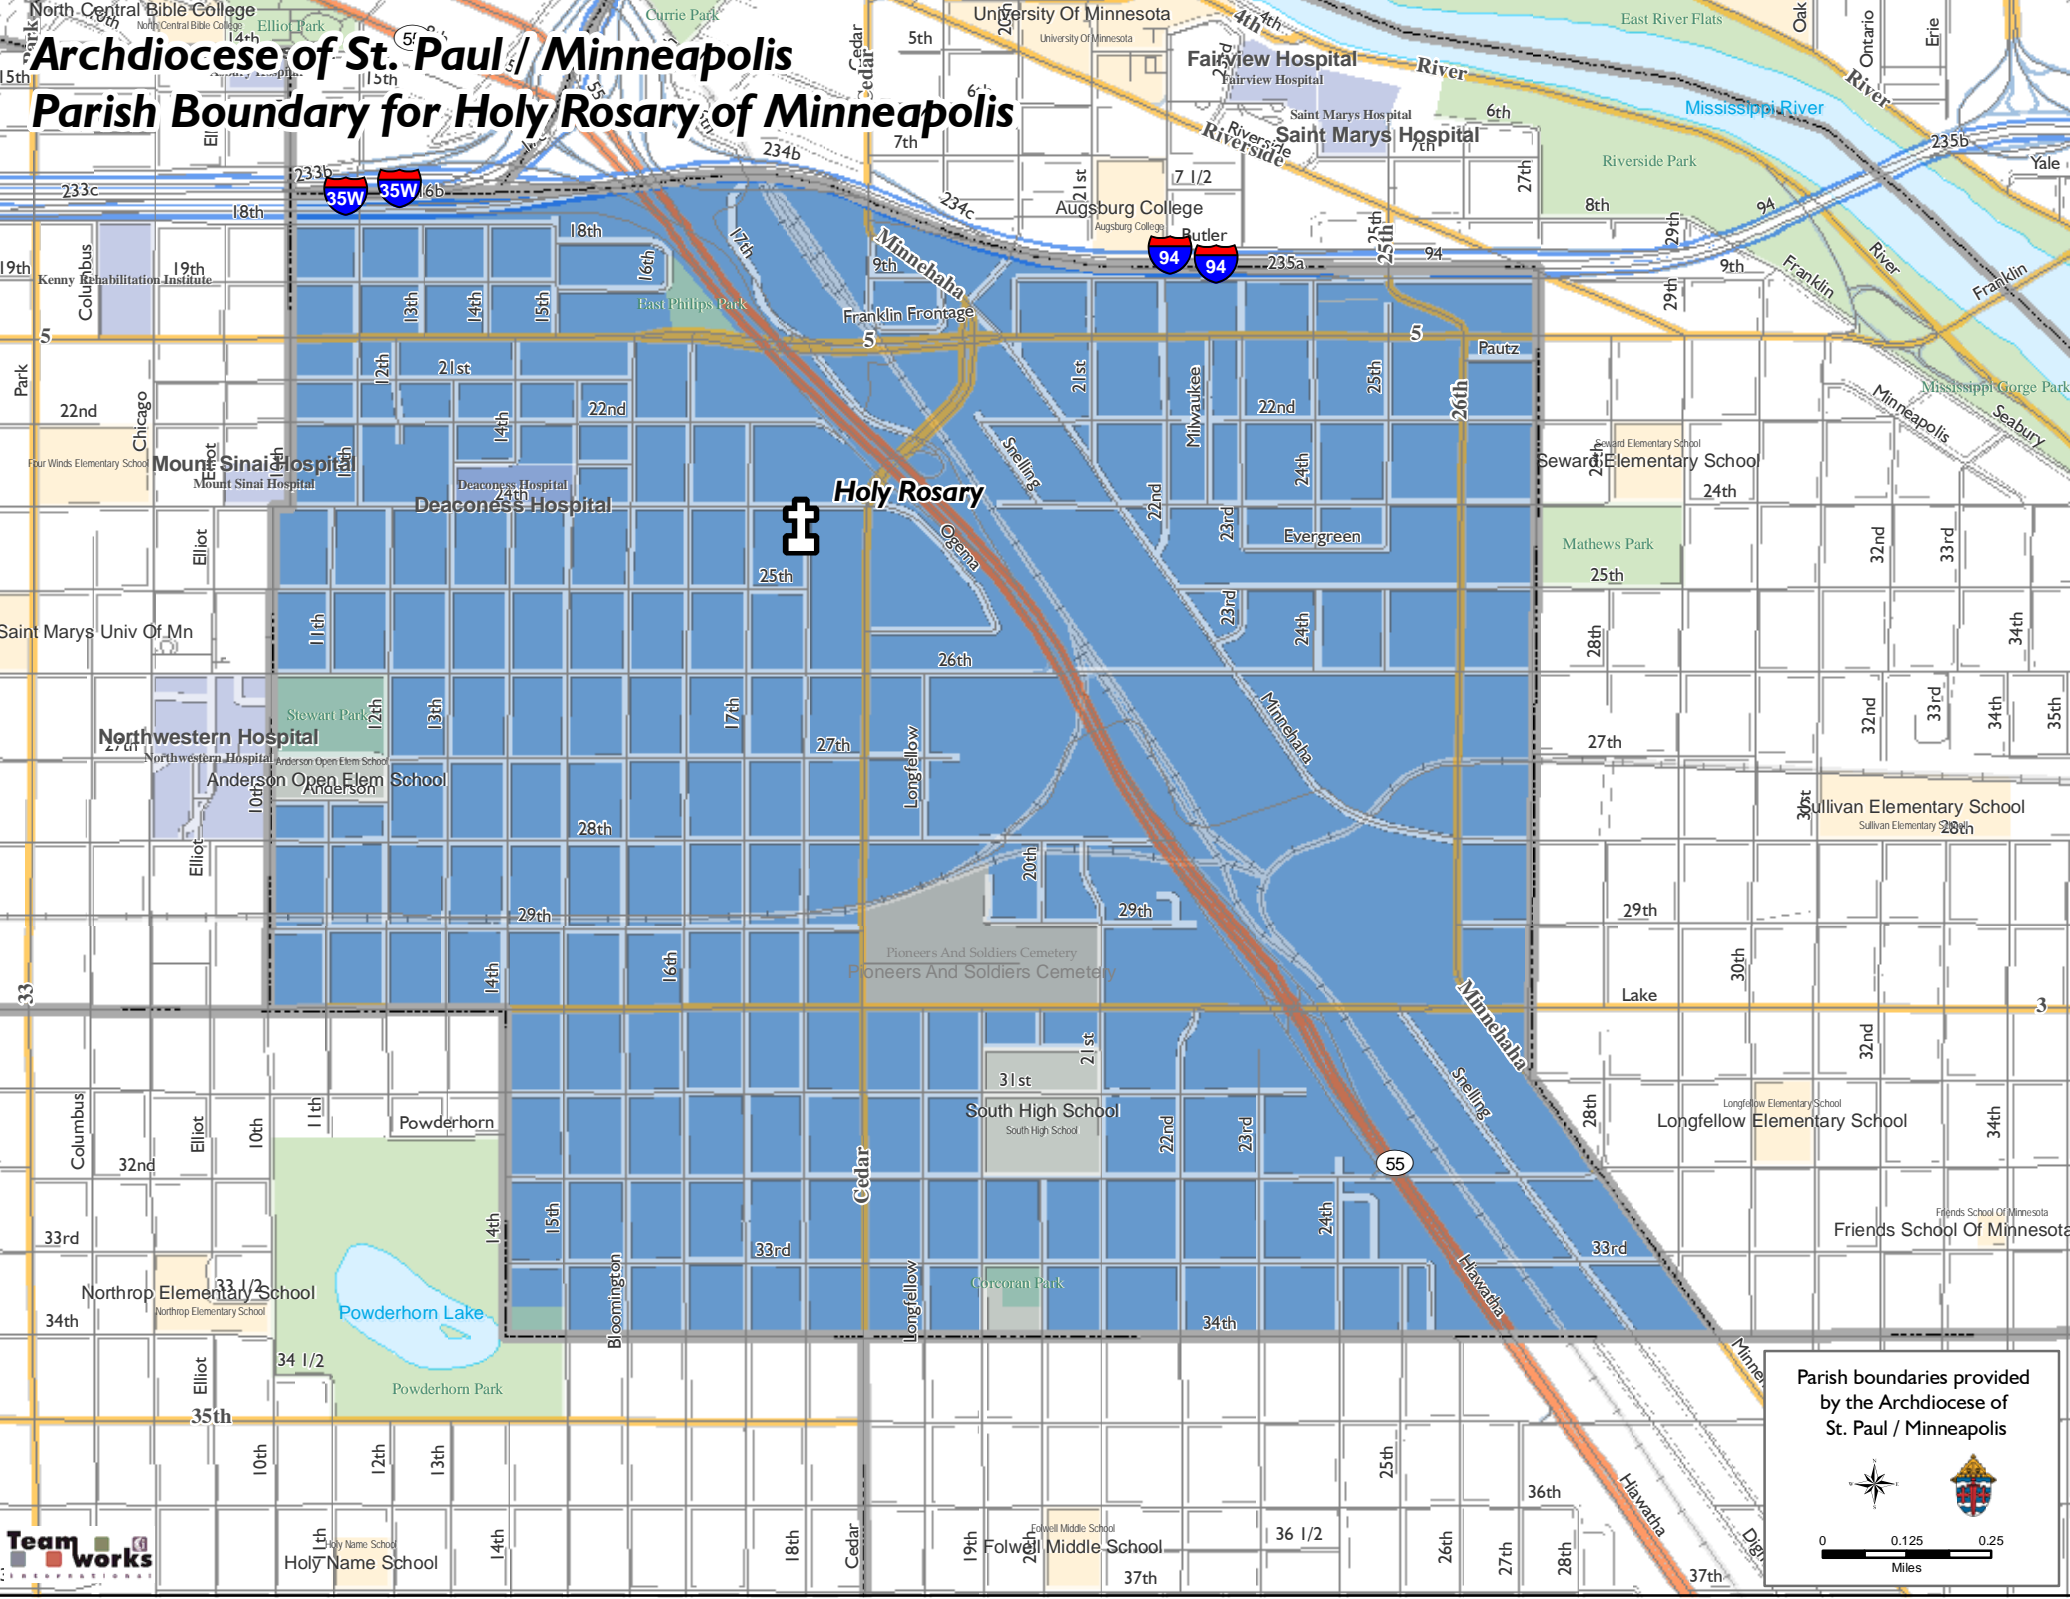

Archdiocese of St. Paul / Minneapolis

Parish Boundary for Holy Rosary of Minneapolis

Parish boundaries provided by the Archdiocese of St. Paul / Minneapolis