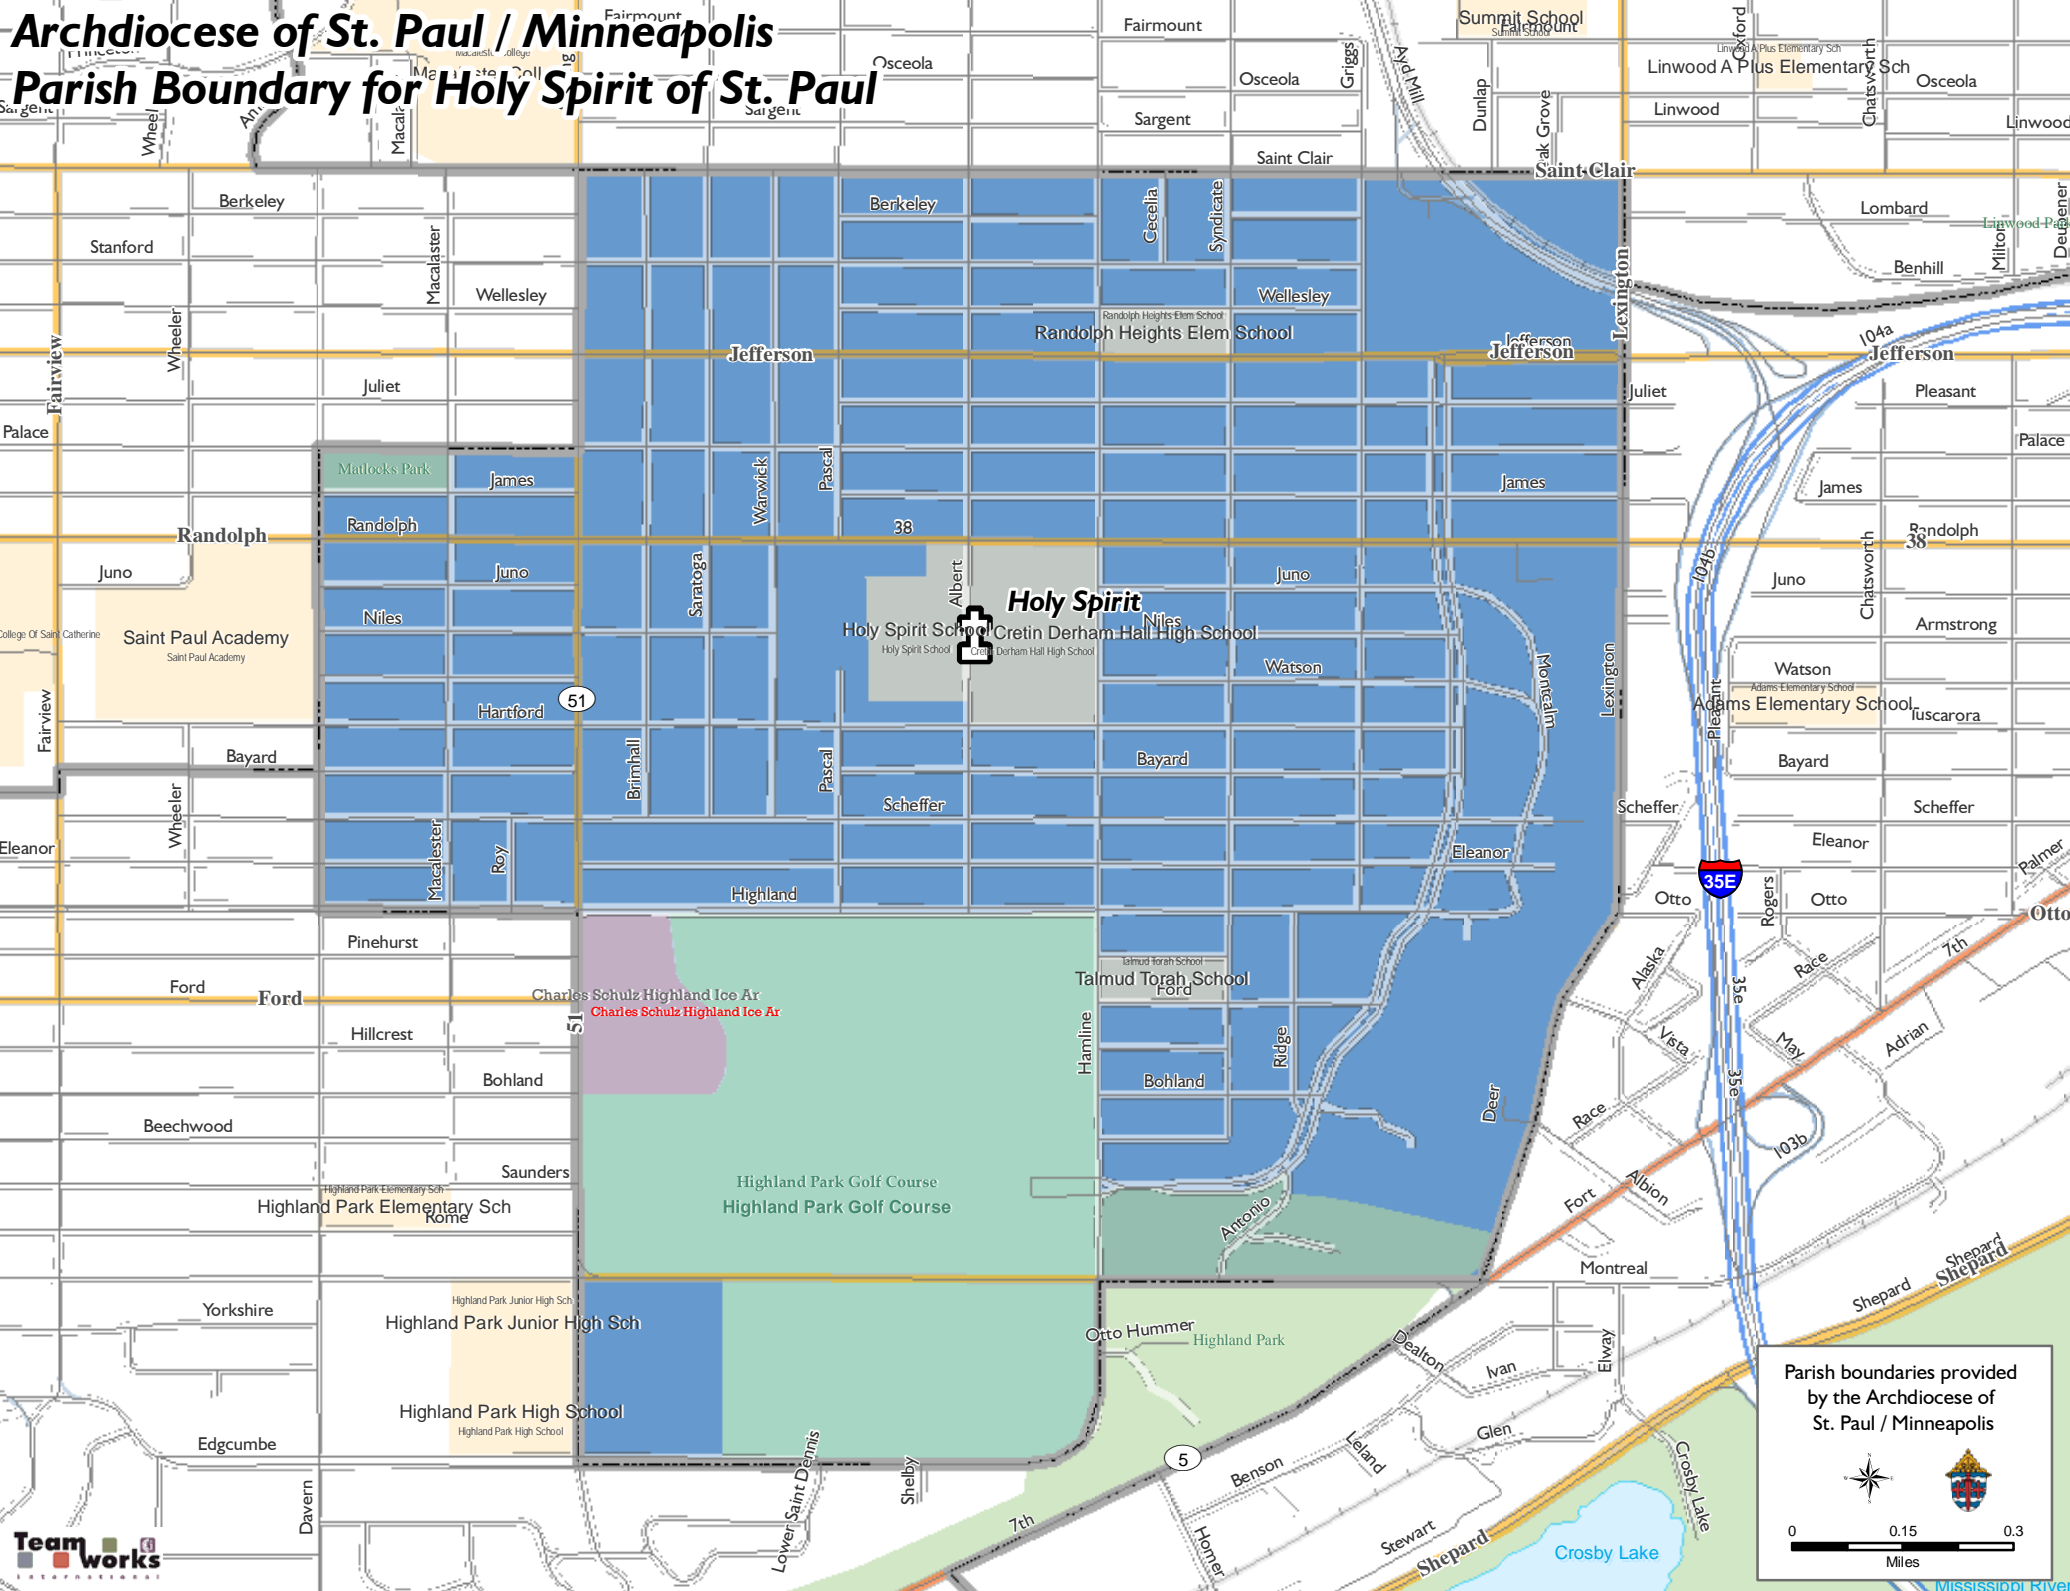

Archdiocese of St. Paul / Minneapolis

Parish Boundary for Holy Spirit of St. Paul

Parish boundaries provided by the Archdiocese of St. Paul / Minneapolis

0 0.15 0.3 Miles