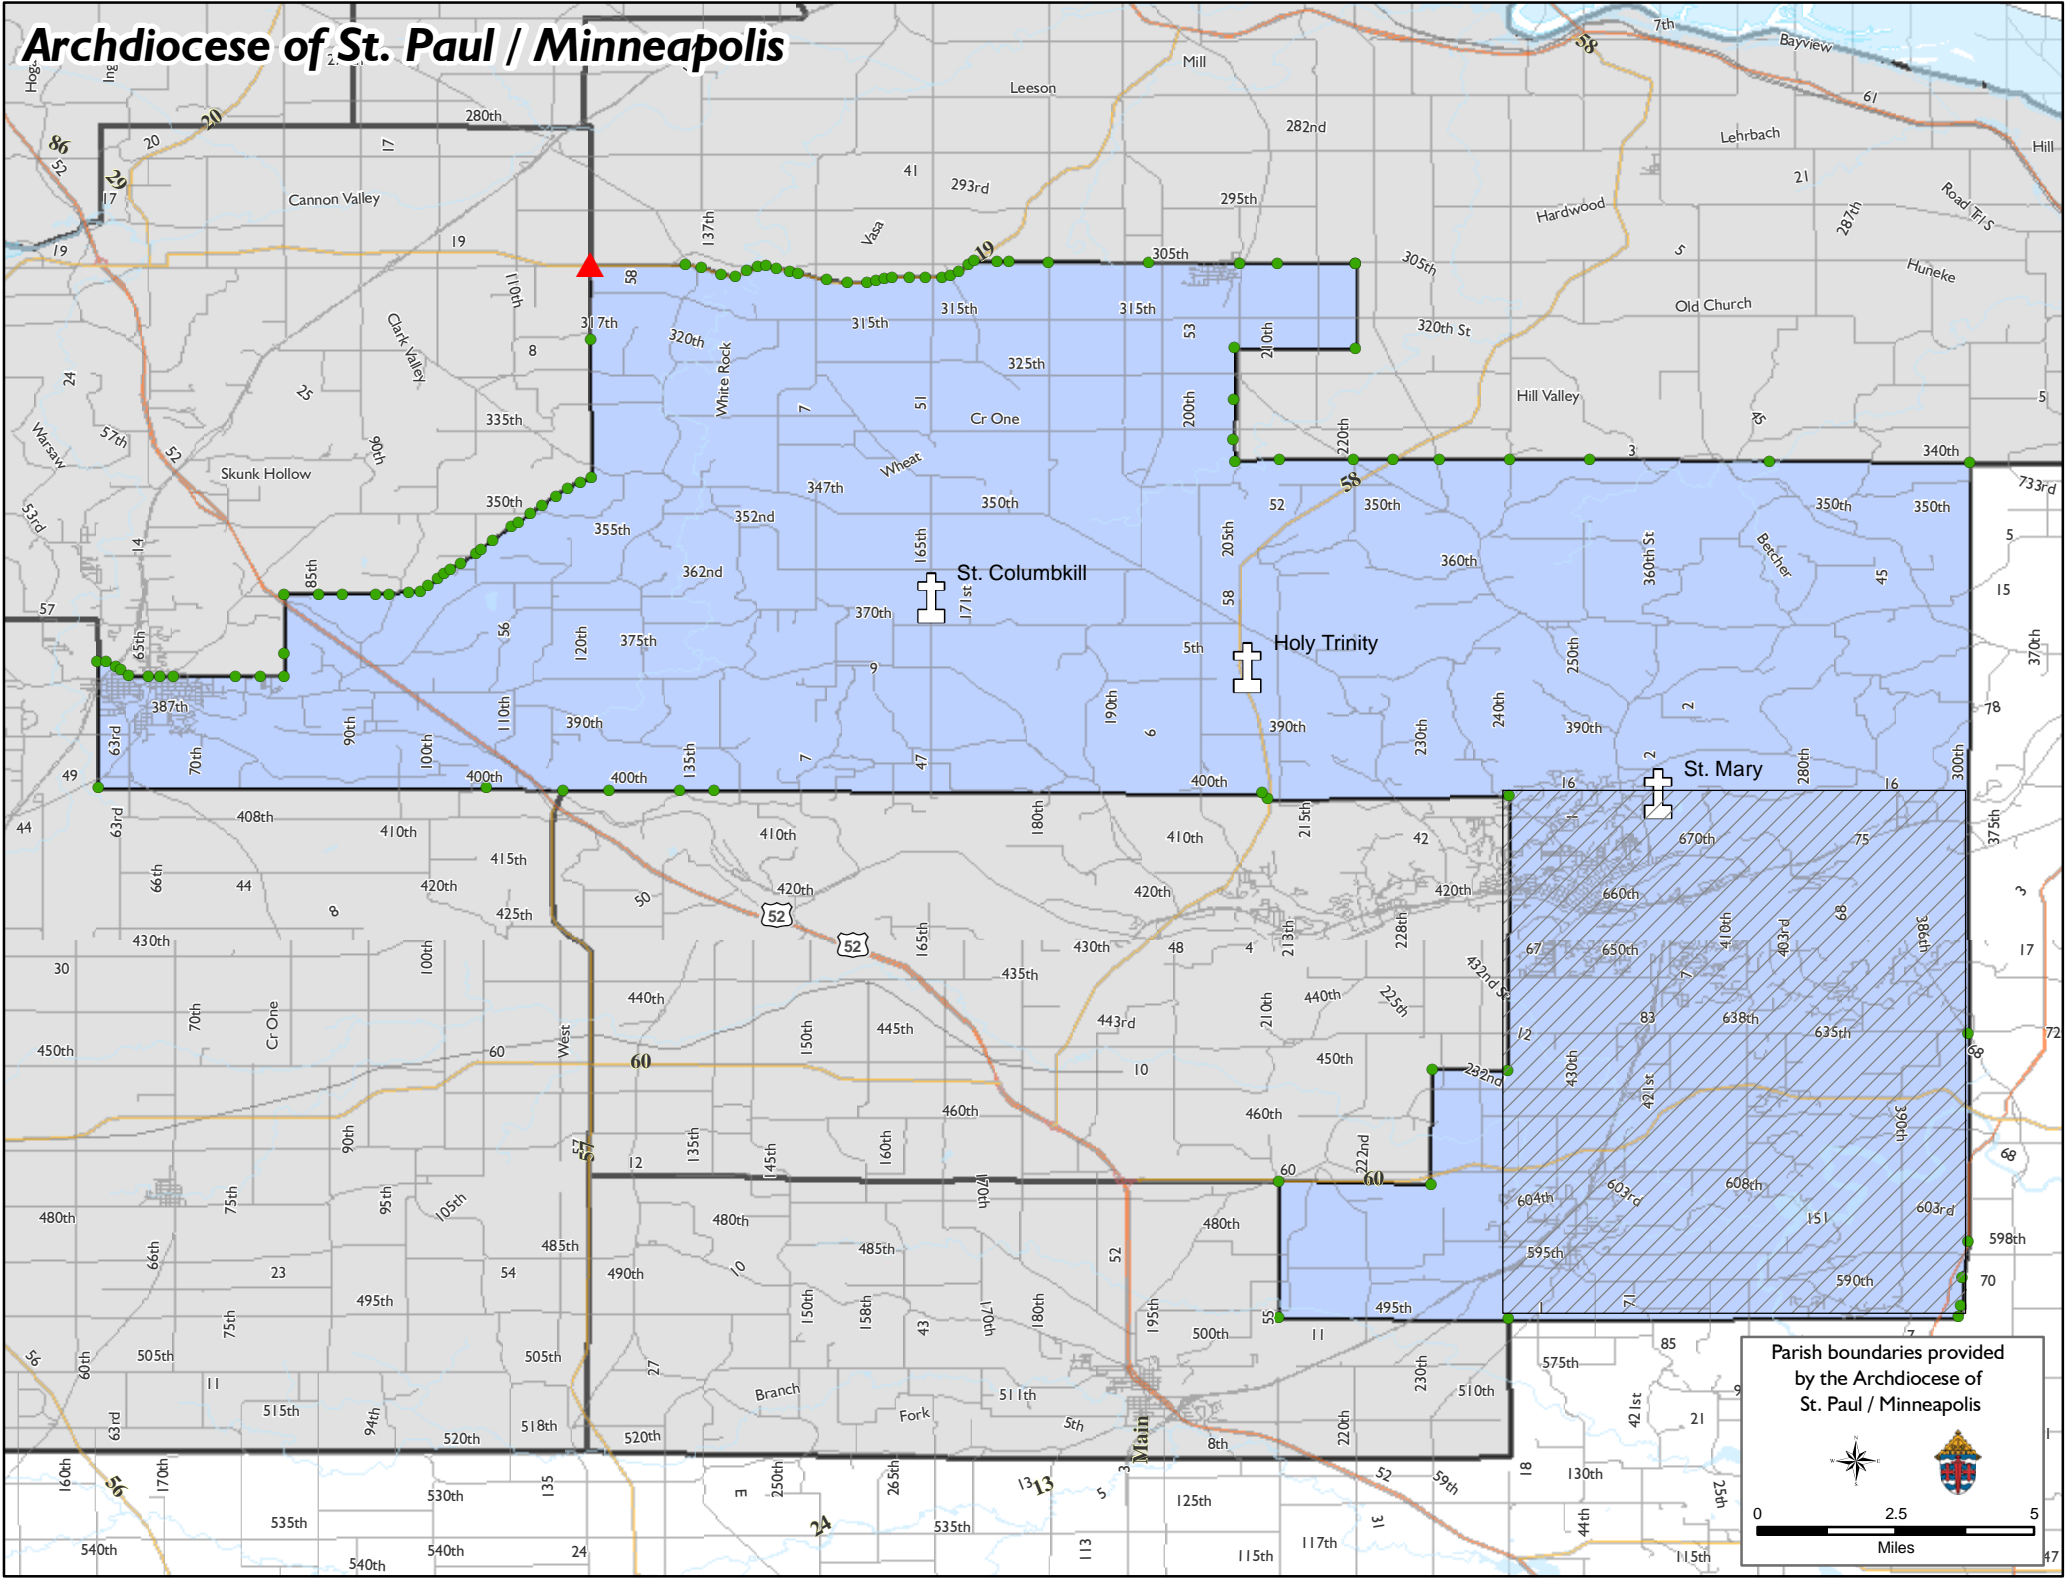

# Archdiocese of St. Paul / Minneapolis

St. Columbkille

Holy Trinity

St. Mary

Parish boundaries provided by the Archdiocese of St. Paul / Minneapolis

0 2.5 5 Miles