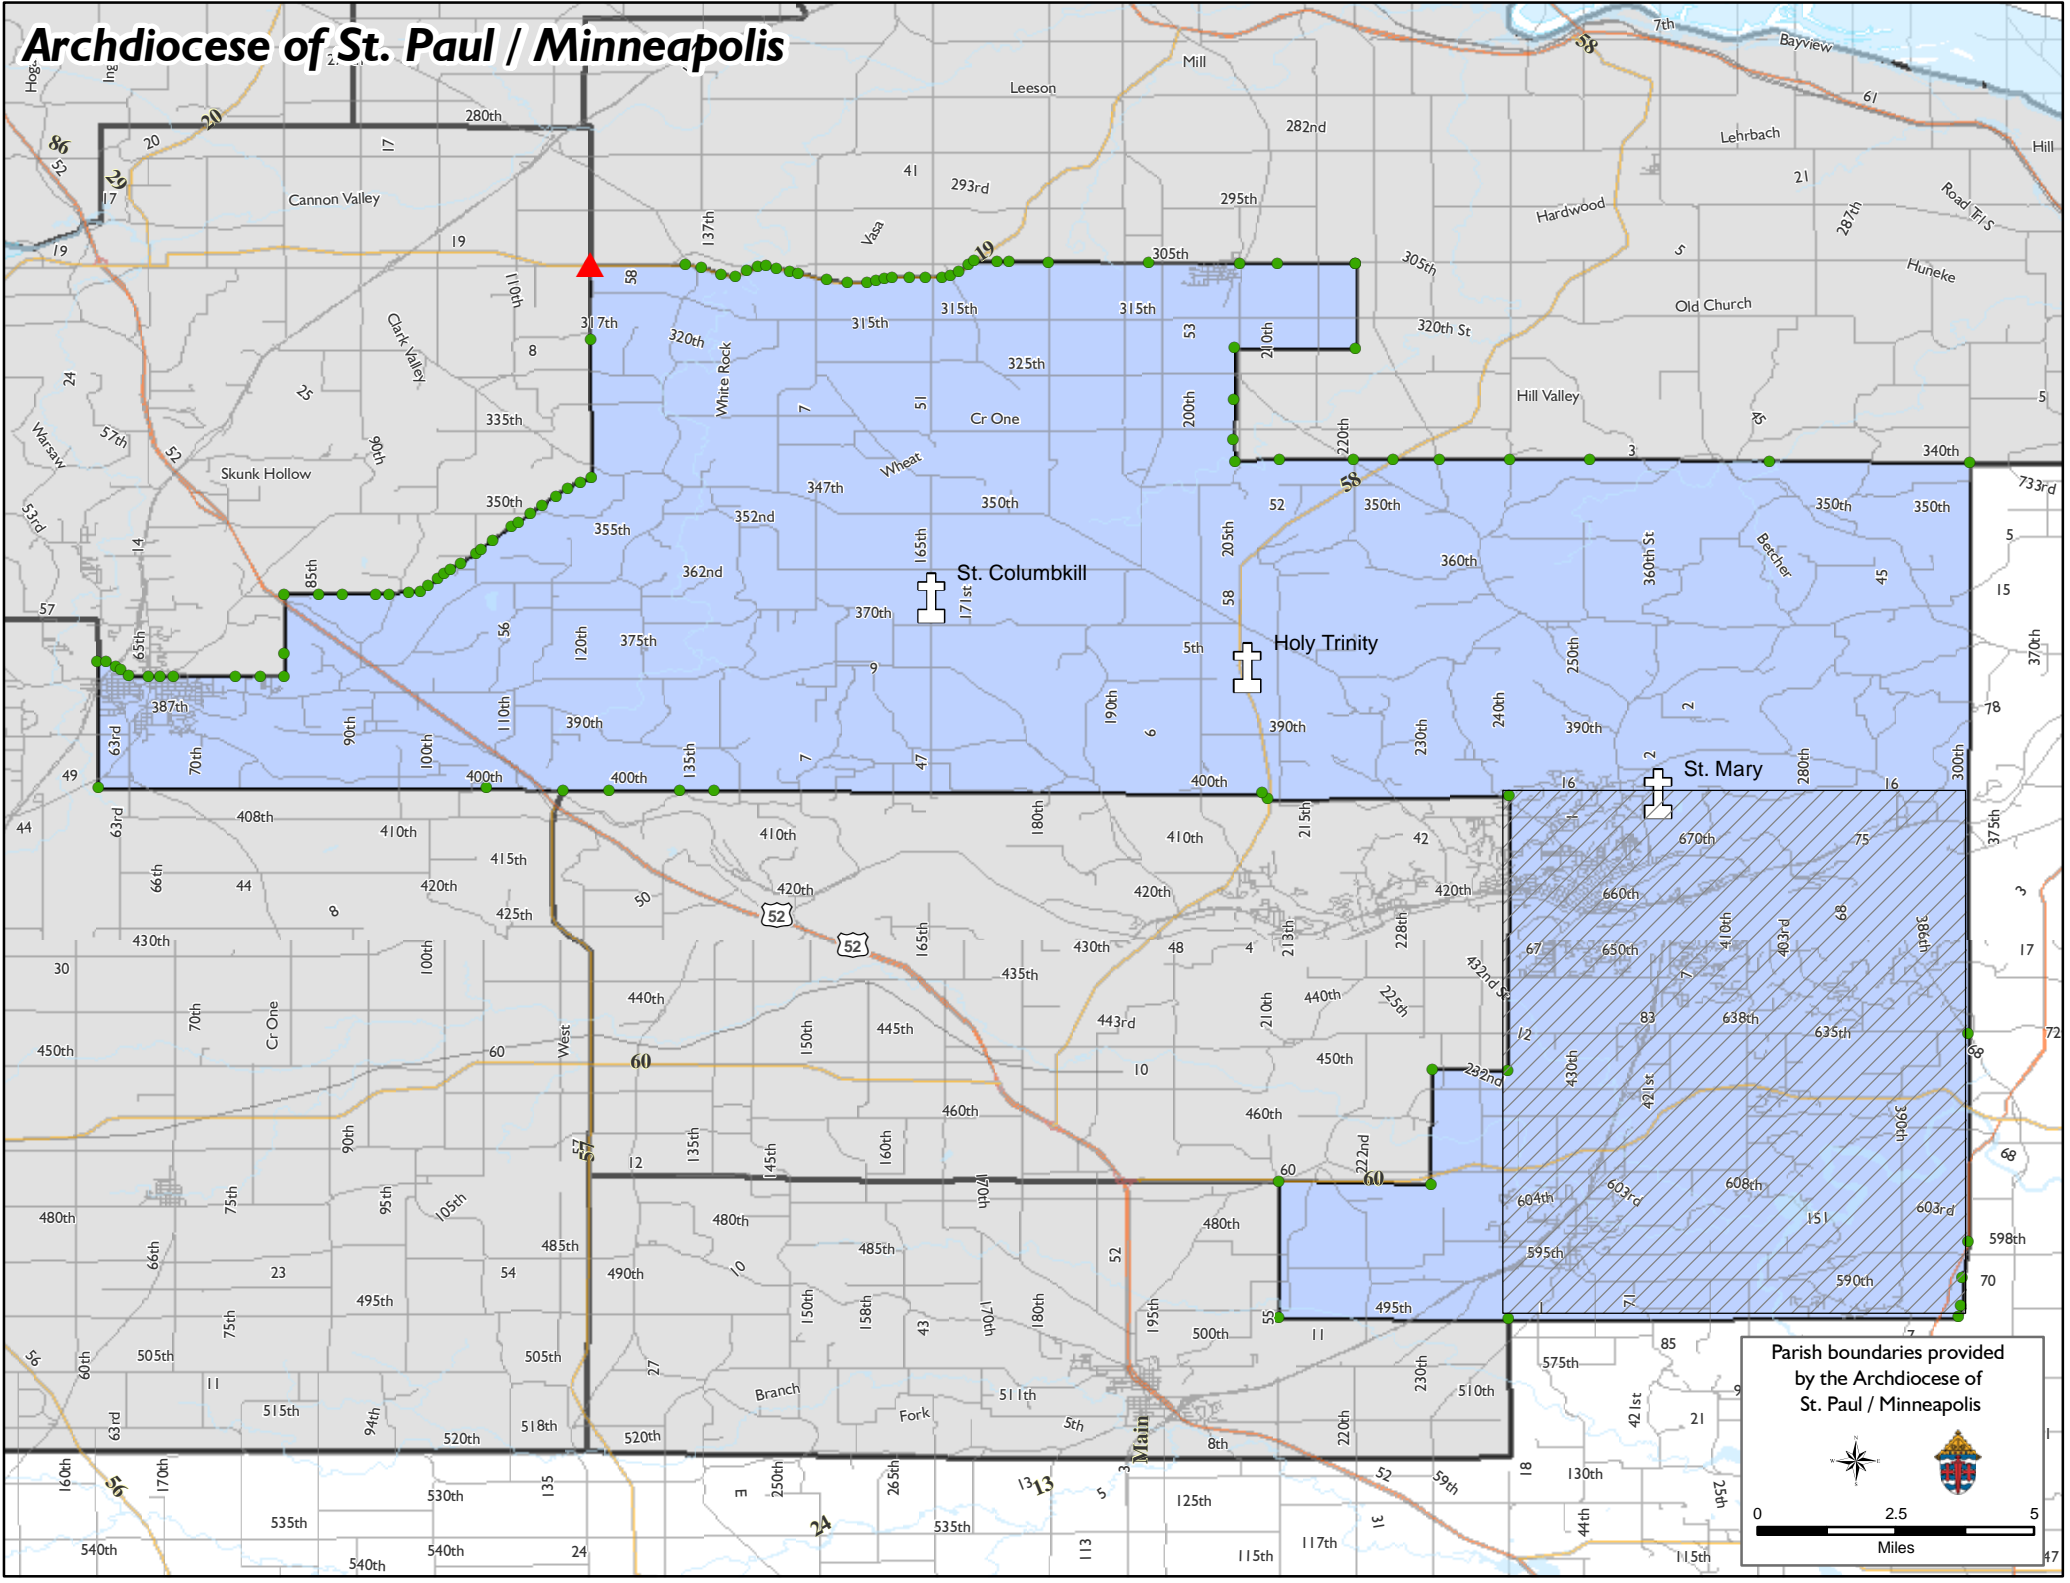

Archdiocese of St. Paul / Minneapolis

Parish boundaries provided by the Archdiocese of St. Paul / Minneapolis

0 2.5 5 Miles