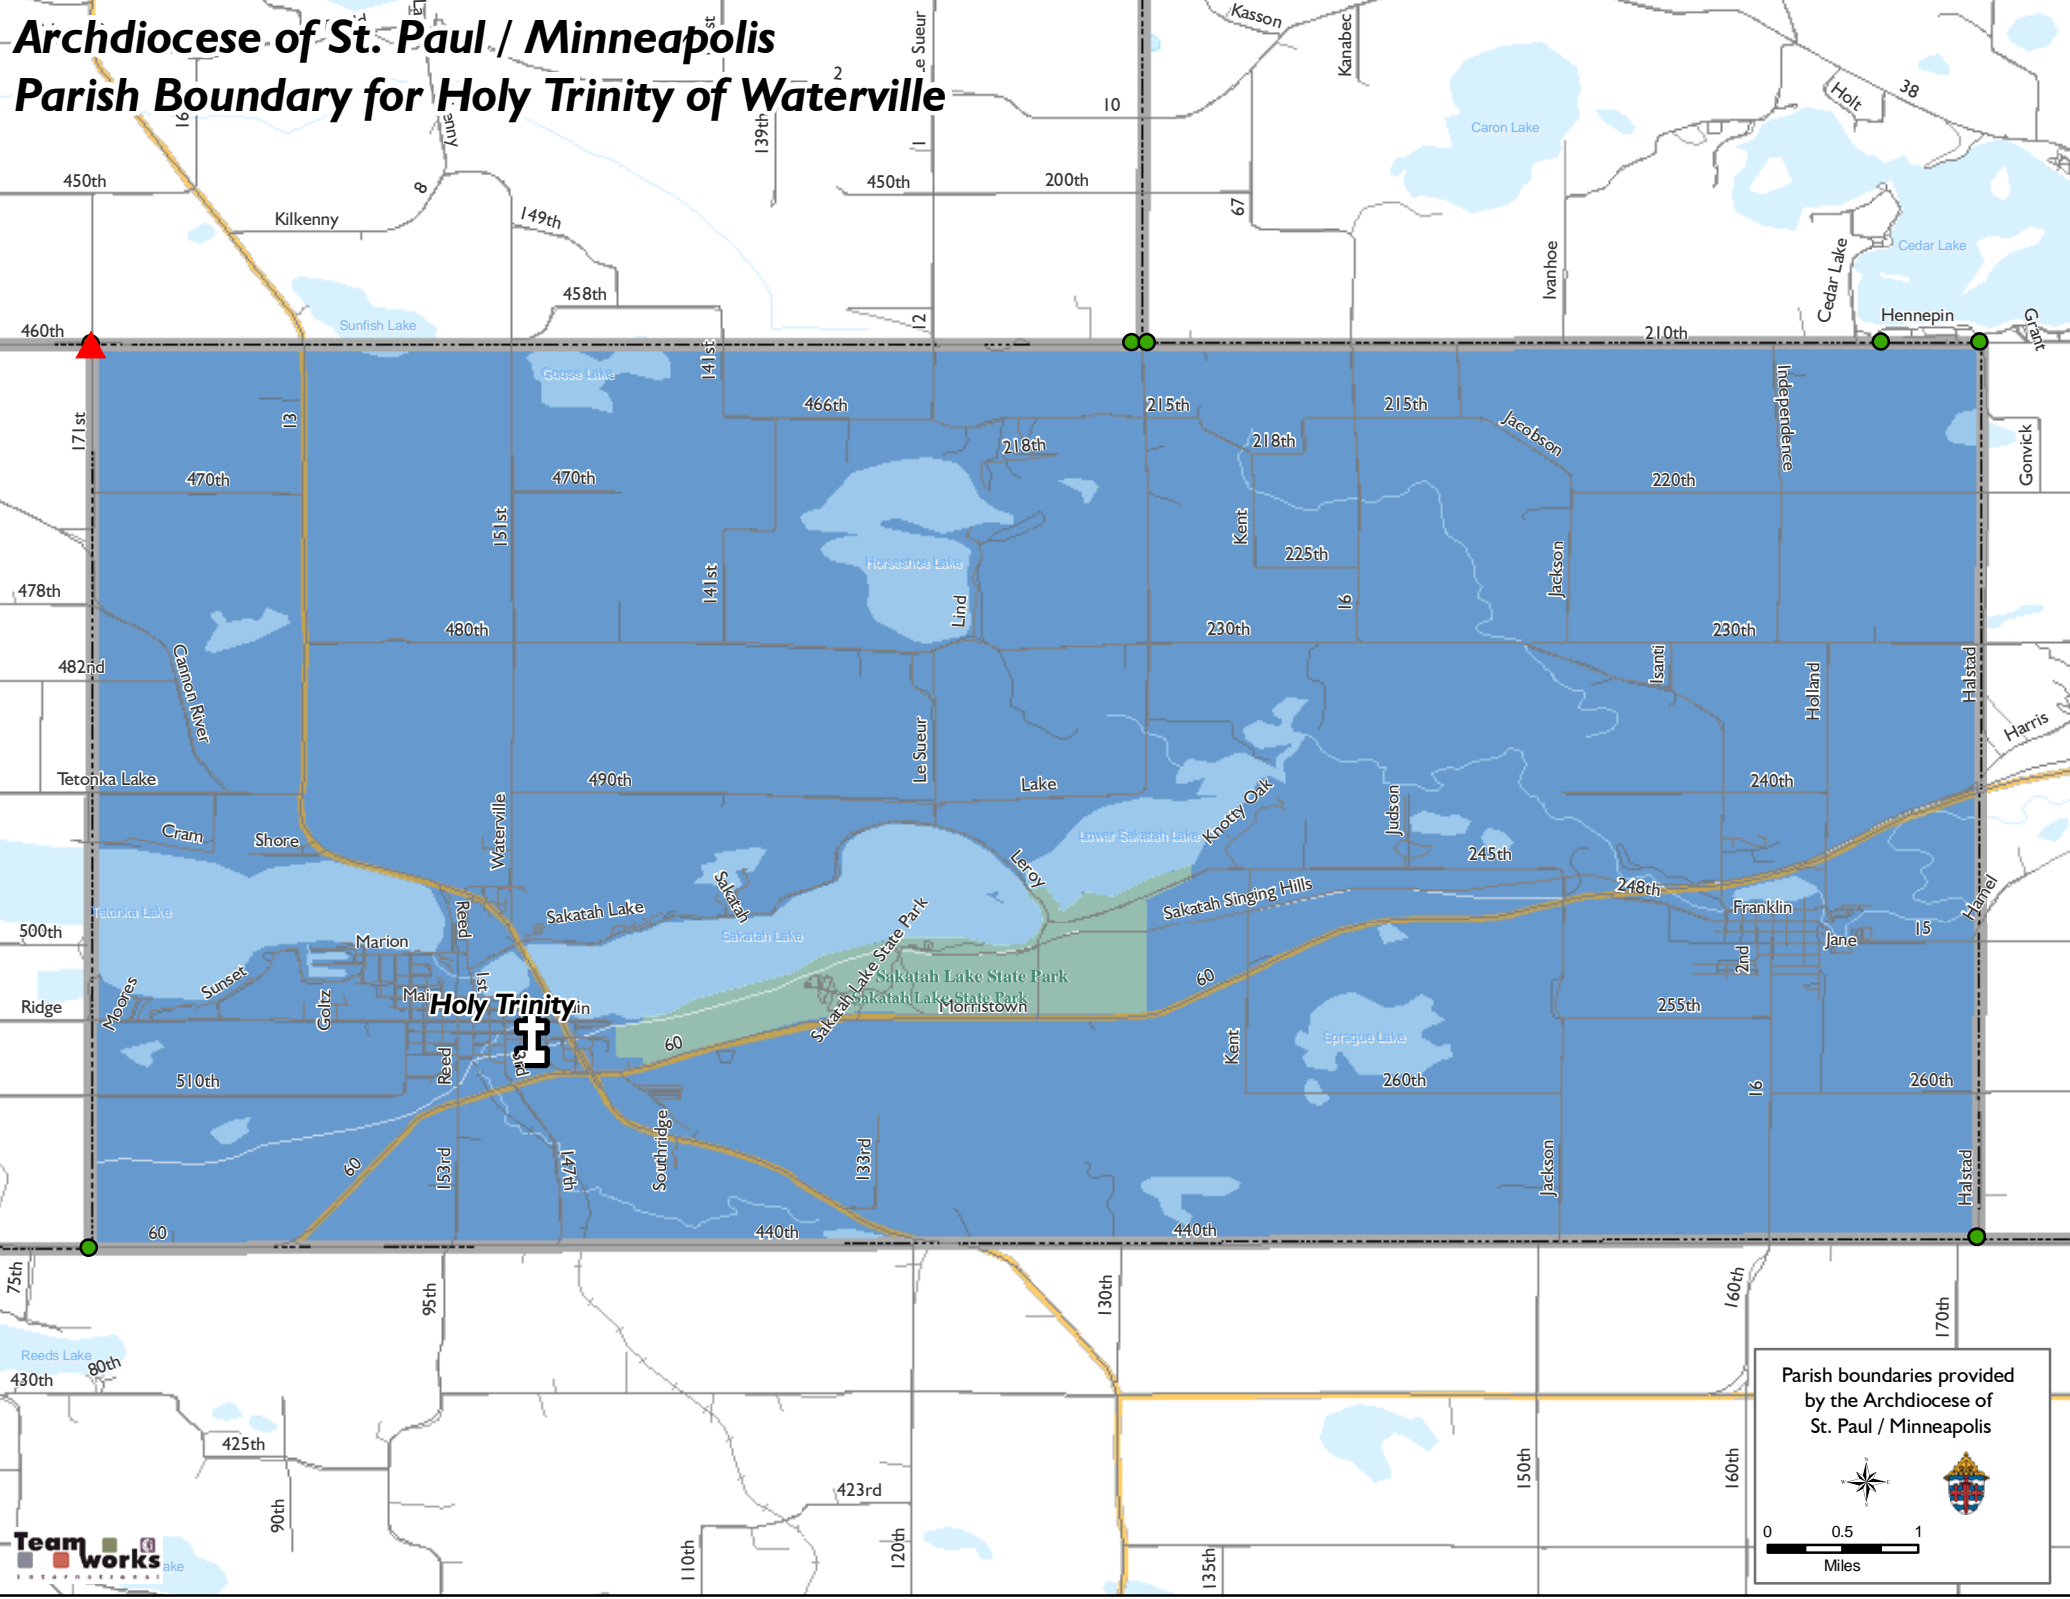

# Archdiocese of St. Paul / Minneapolis

## Parish Boundary for Holy Trinity of Waterville

Parish boundaries provided by the Archdiocese of St. Paul / Minneapolis

0 0.5 1  
Miles