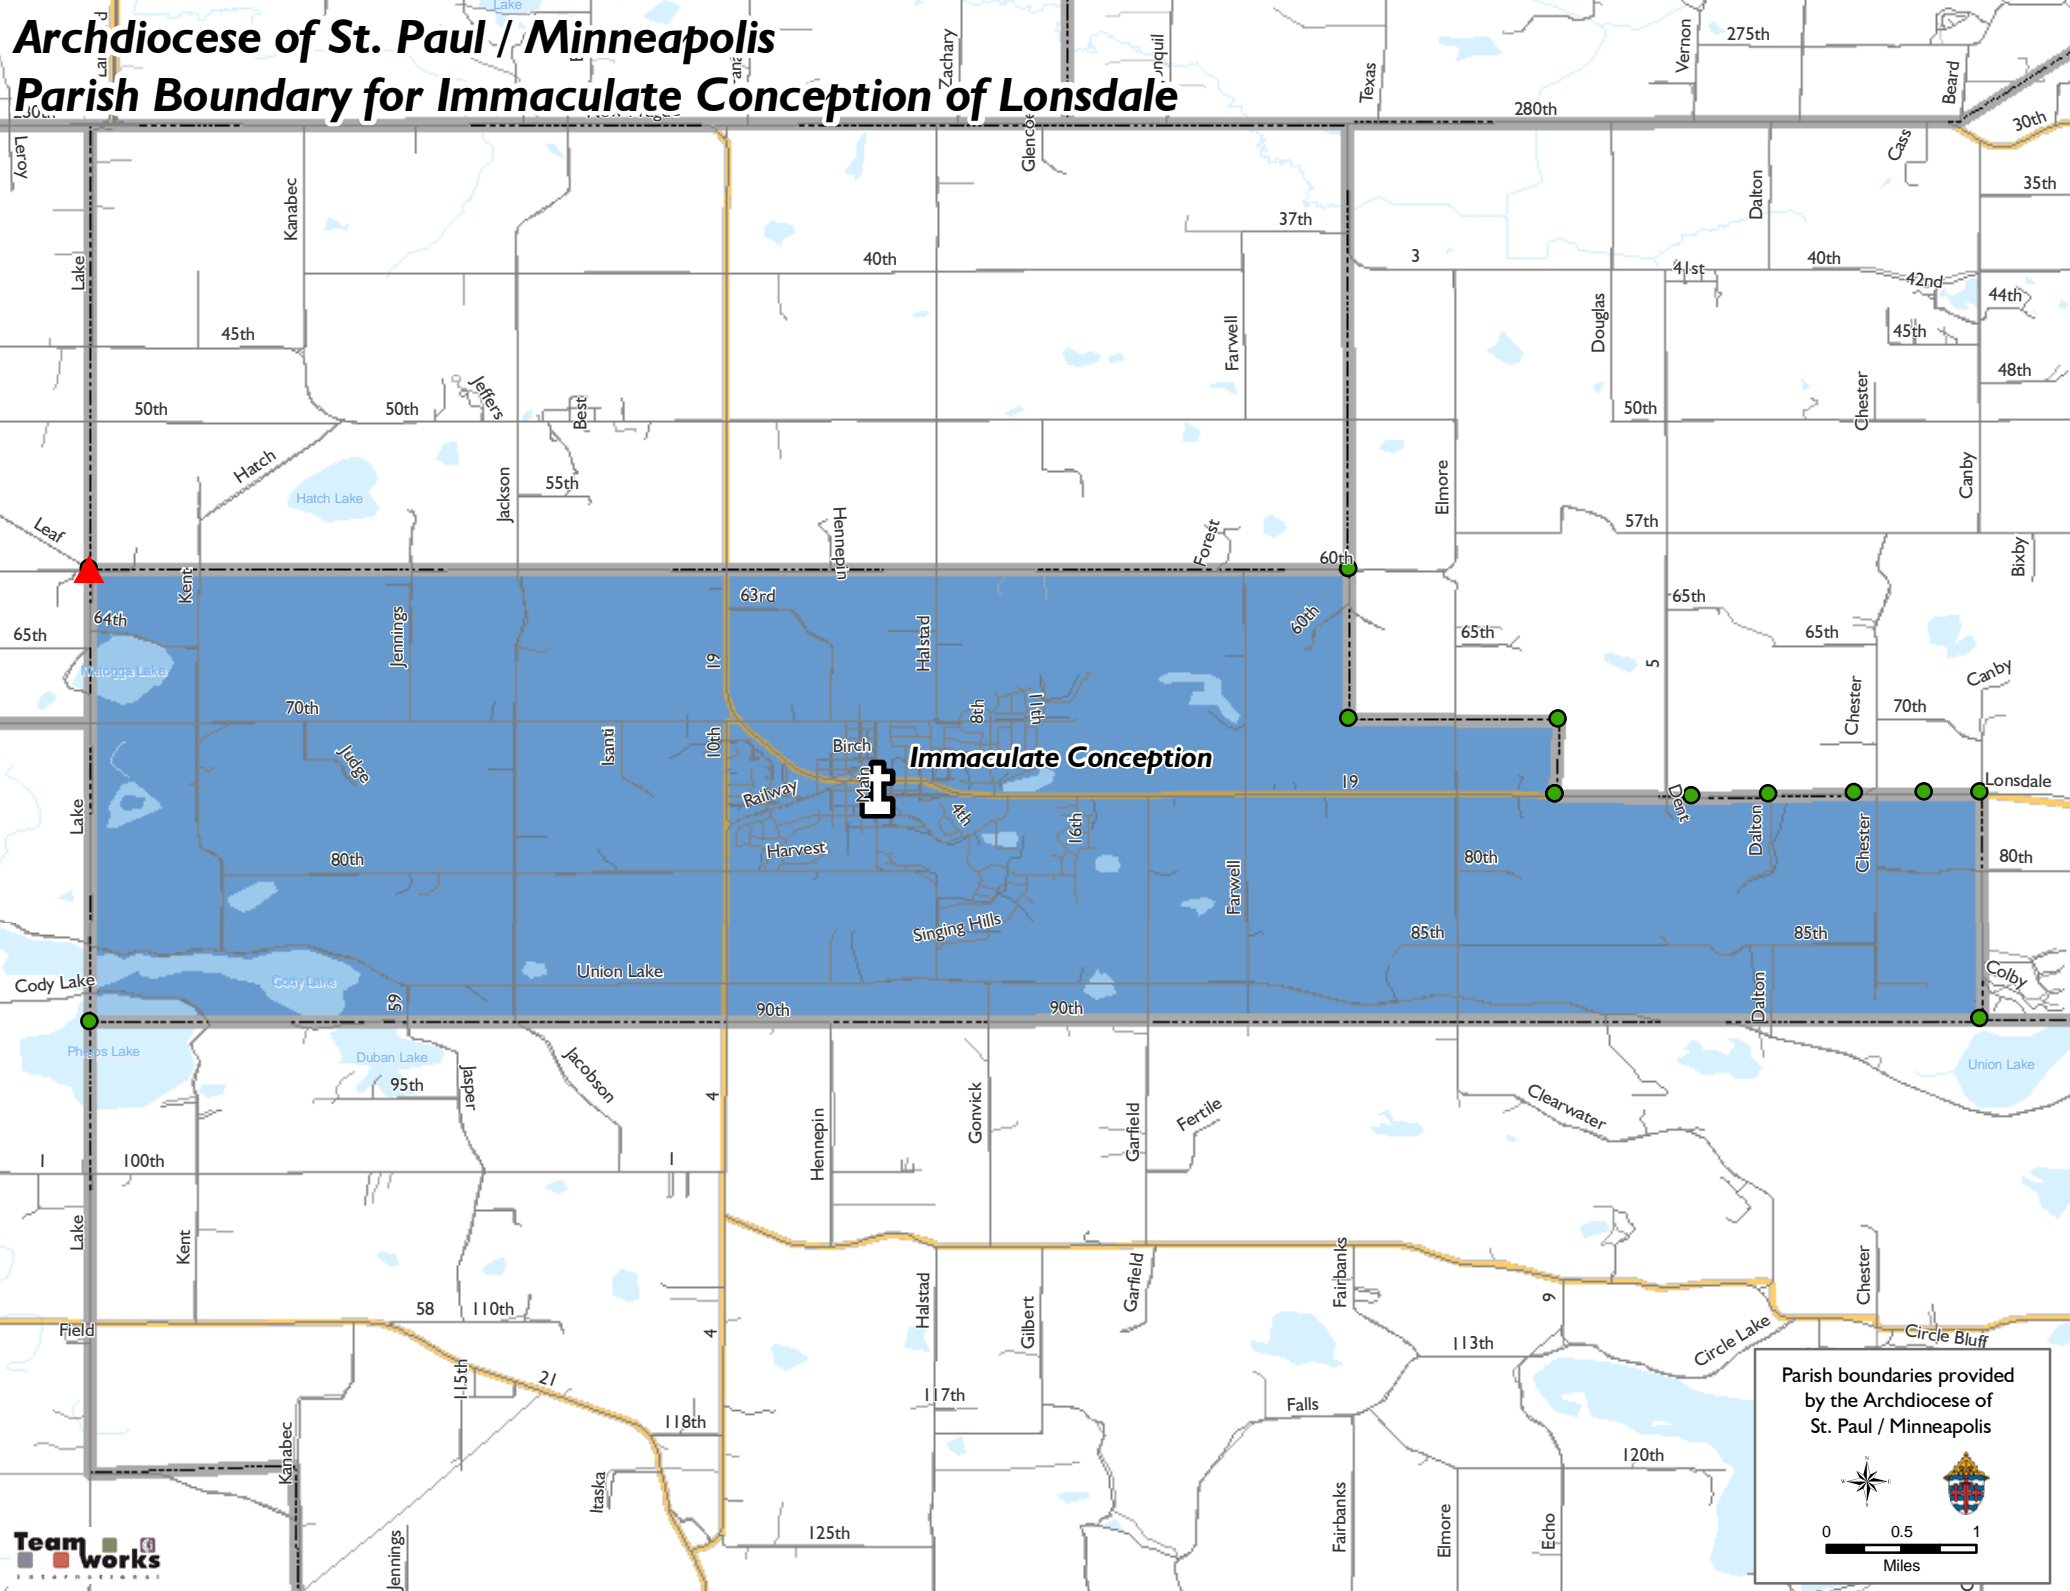

# Archdiocese of St. Paul / Minneapolis

## Parish Boundary for Immaculate Conception of Lonsdale

Parish boundaries provided by the Archdiocese of St. Paul / Minneapolis

0 0.5 1 Miles