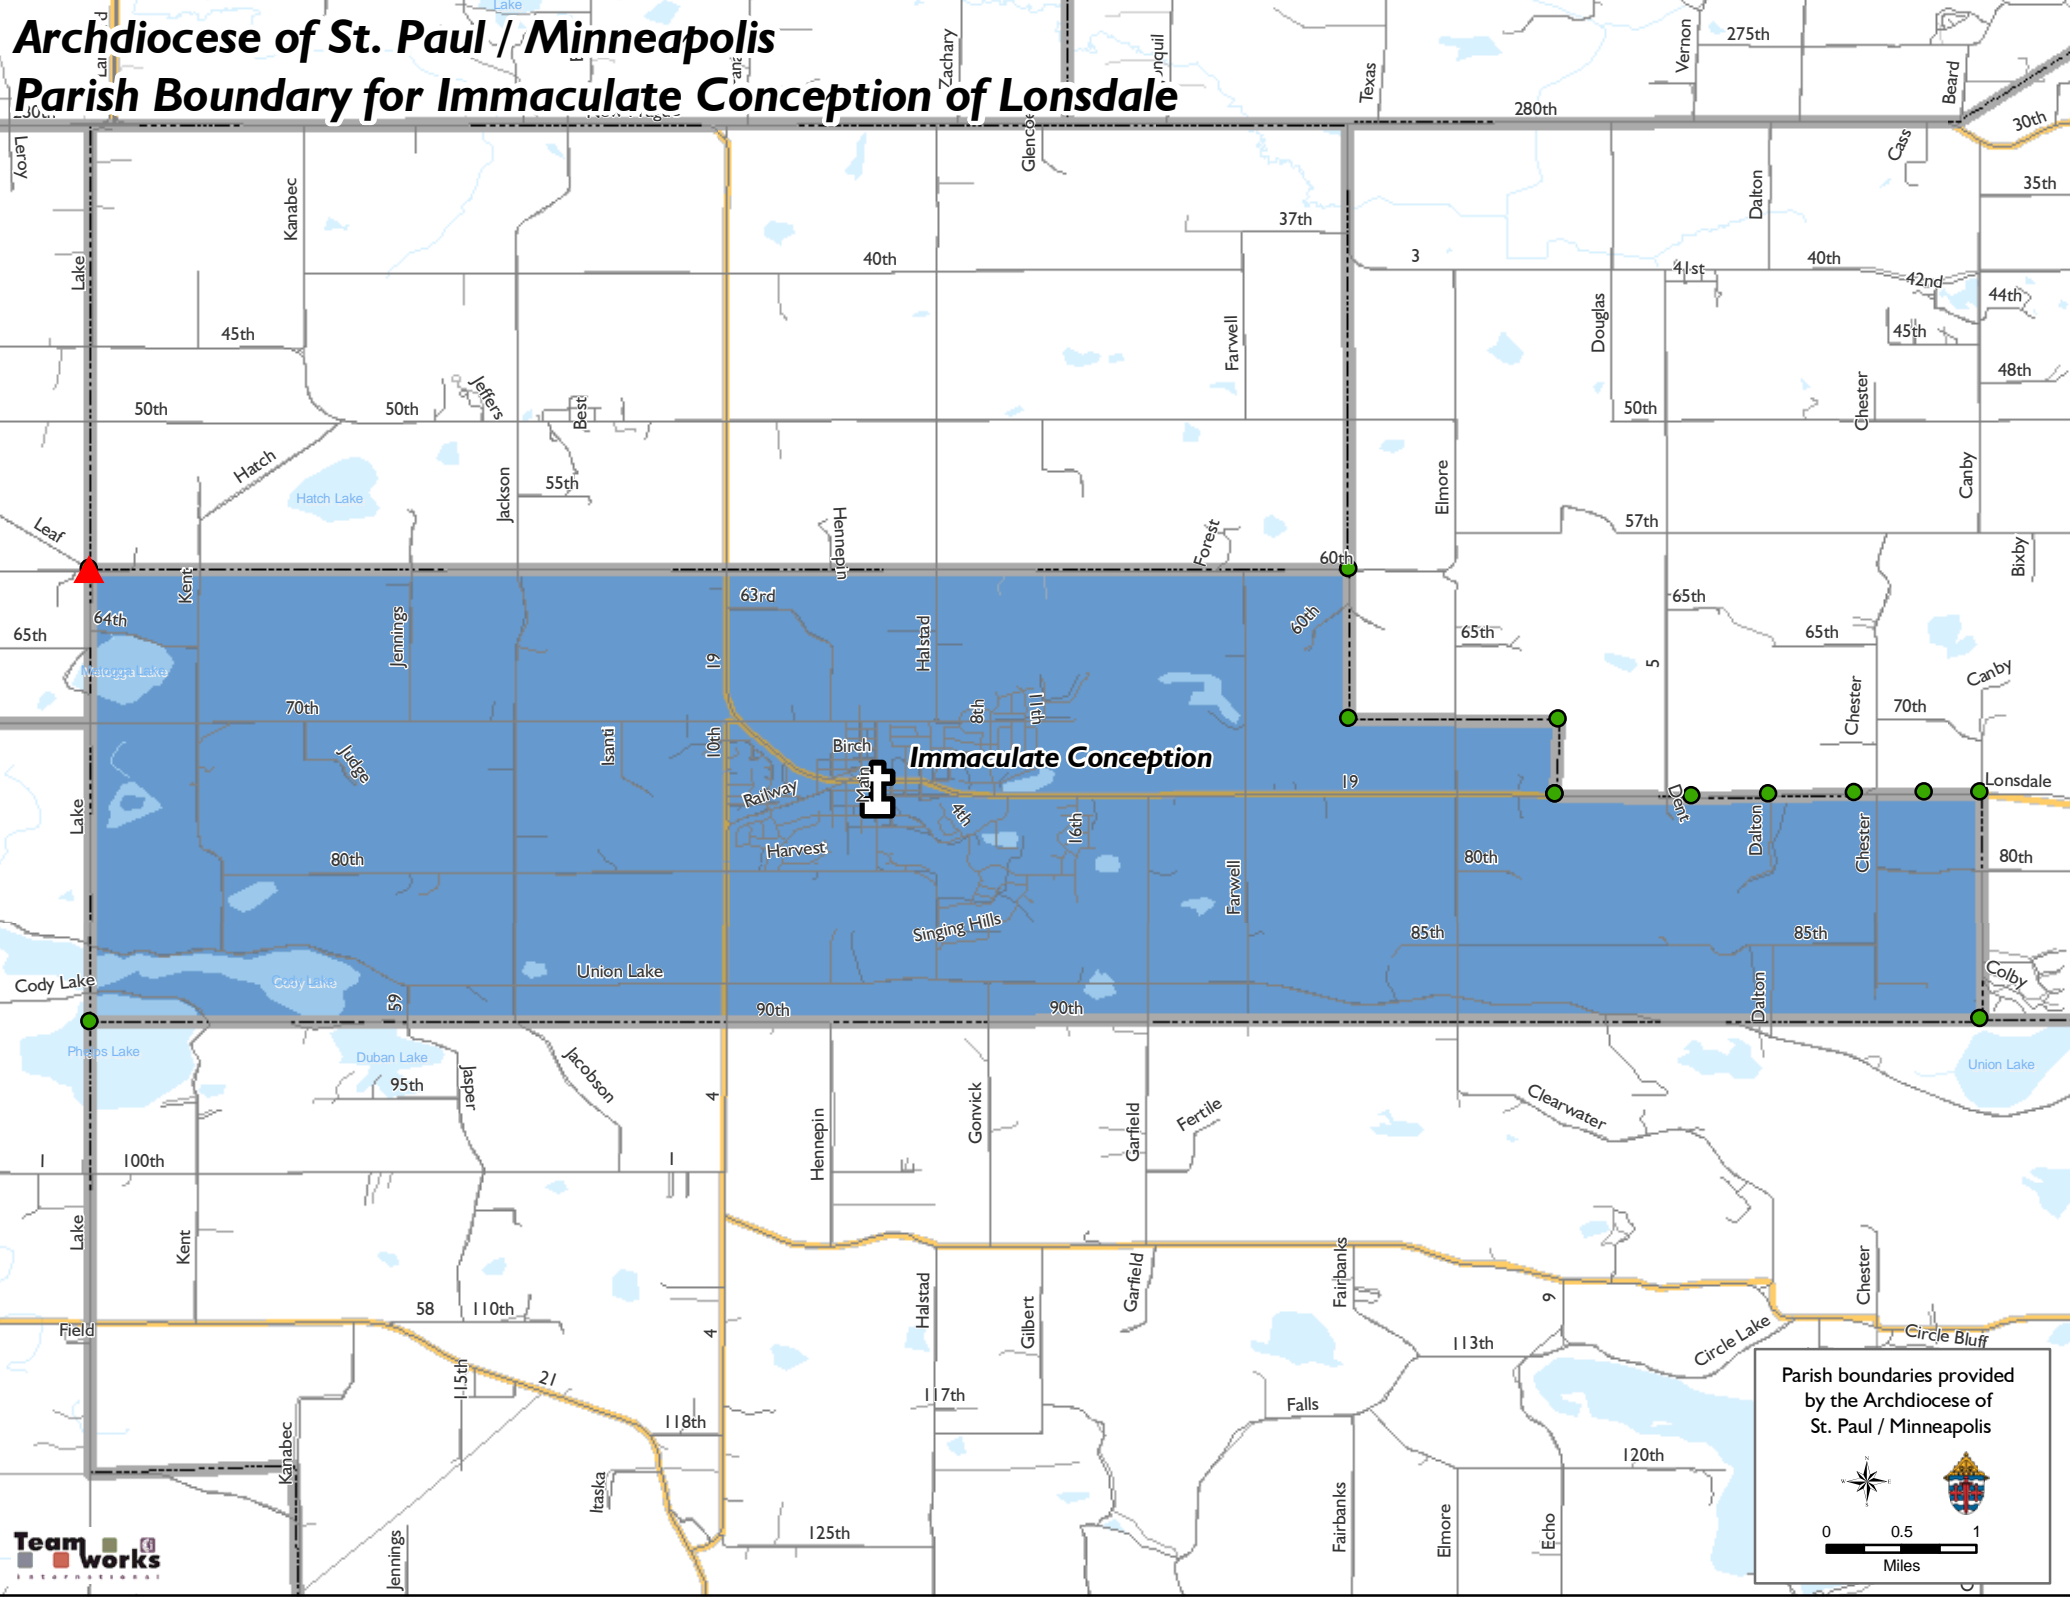

Archdiocese of St. Paul / Minneapolis

Parish Boundary for Immaculate Conception of Lonsdale

Immaculate Conception

Parish boundaries provided by the Archdiocese of St. Paul / Minneapolis

0 0.5 1
Miles