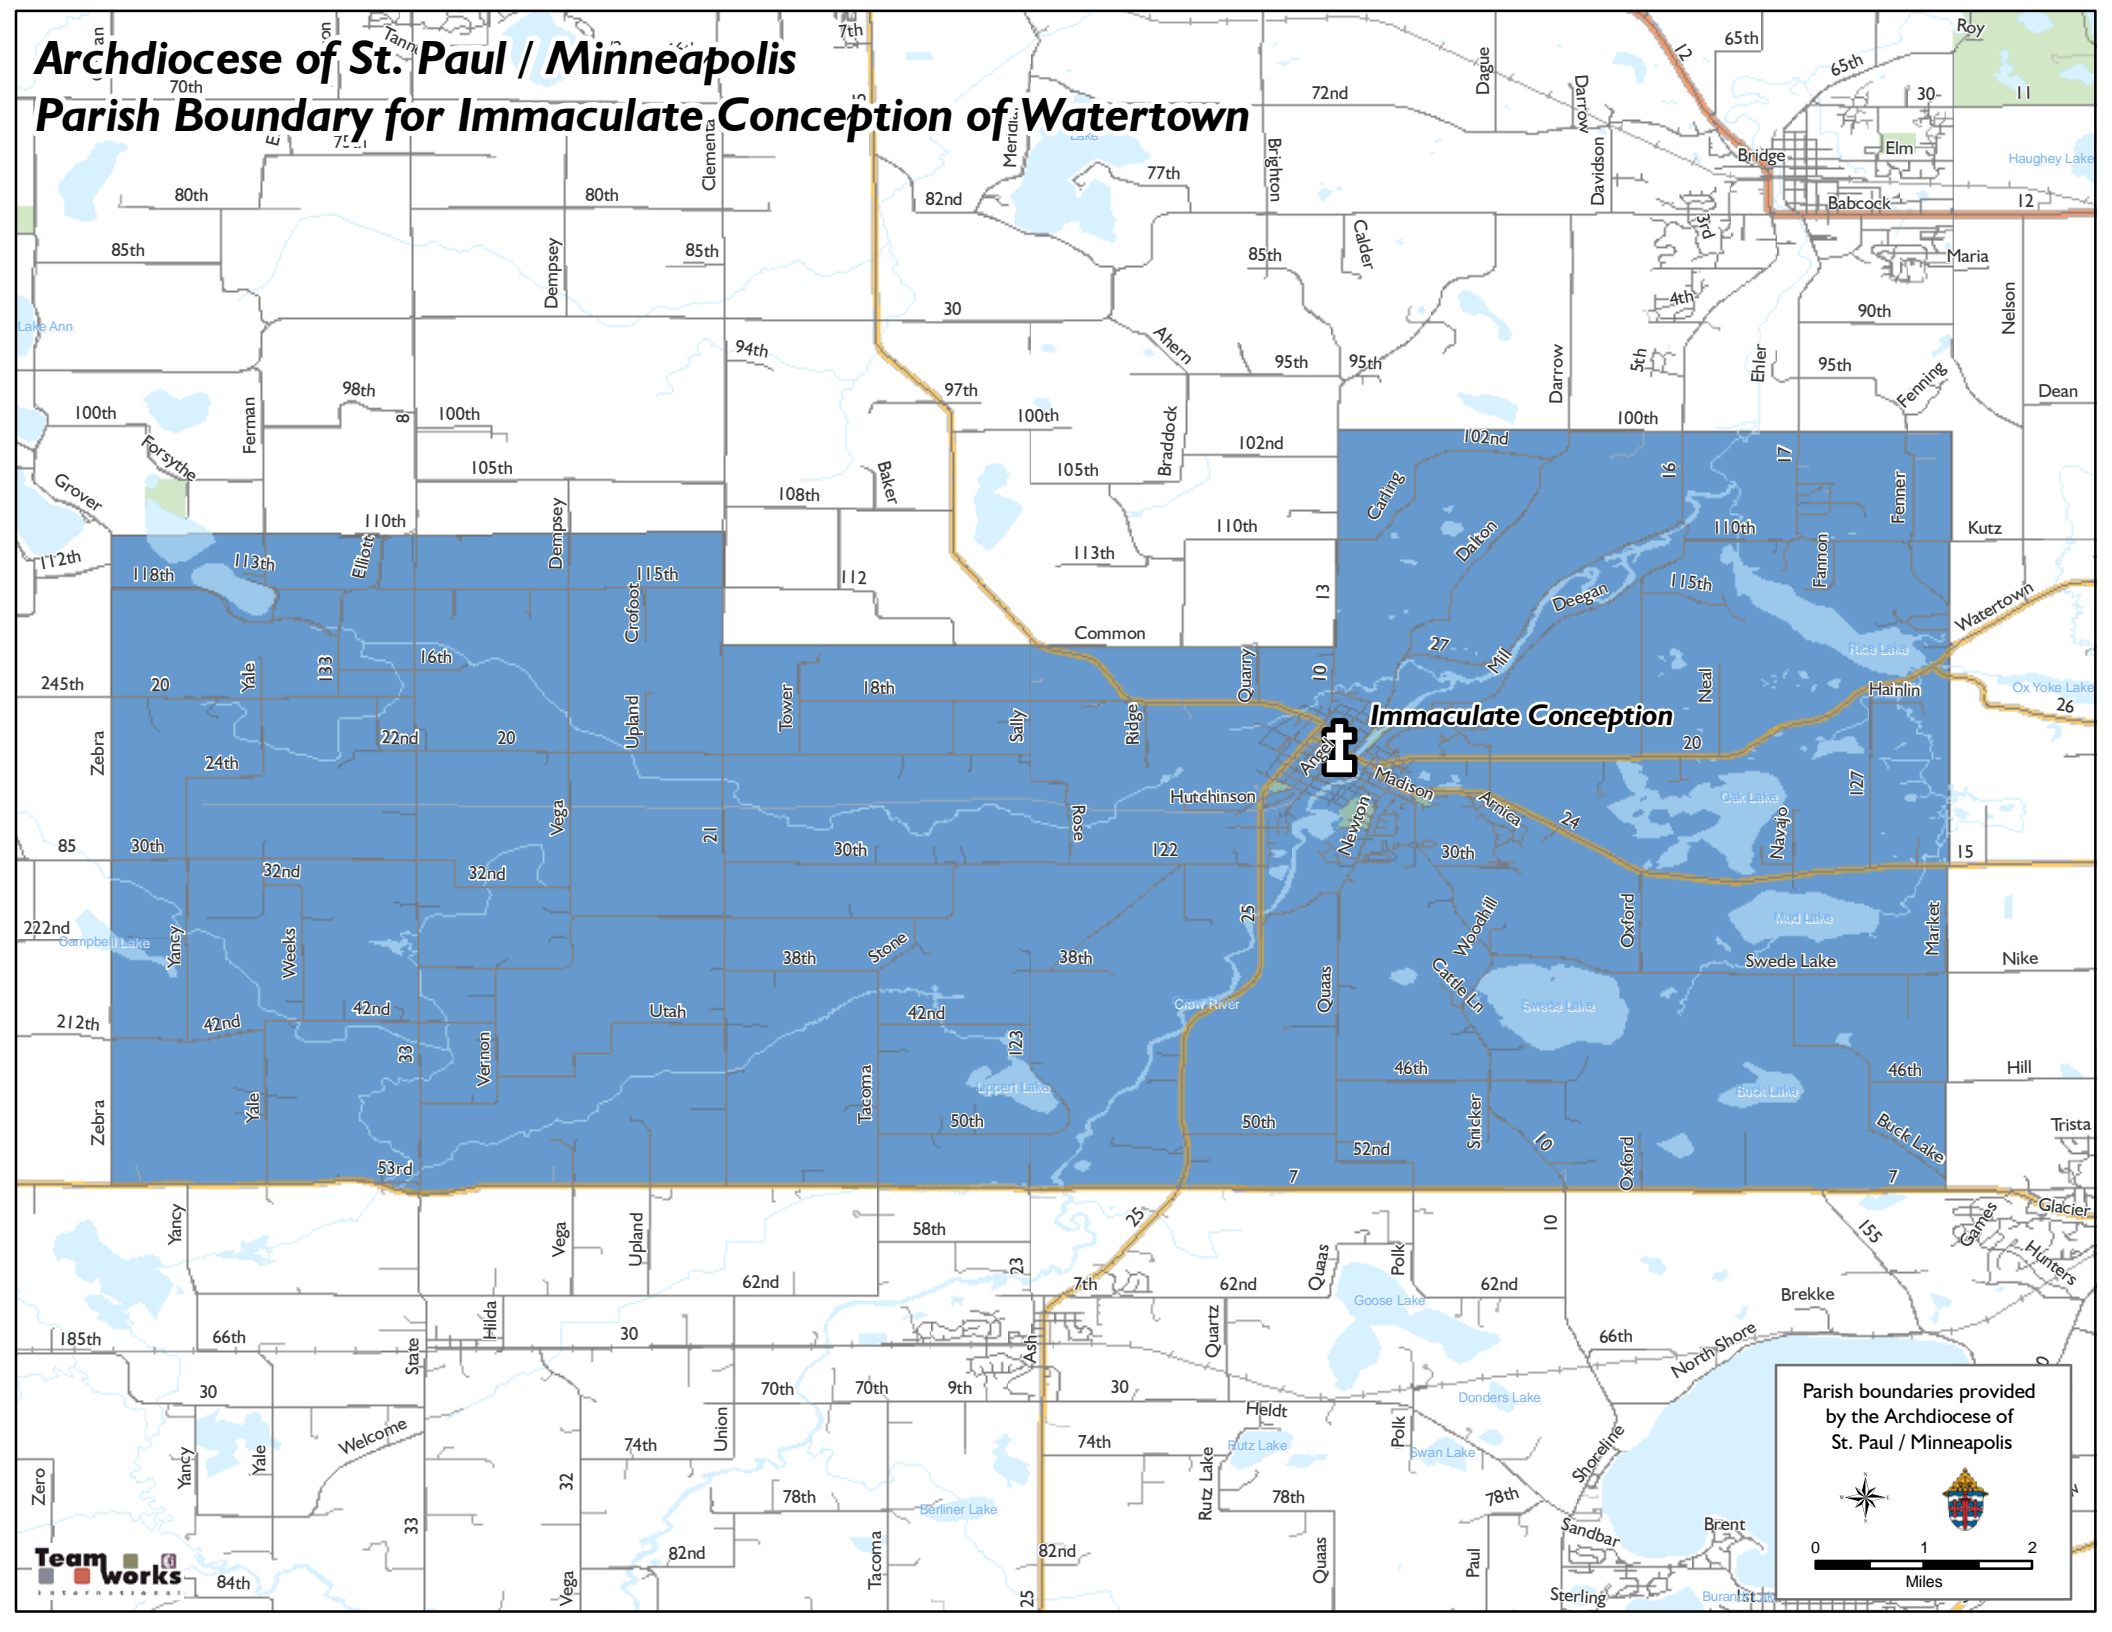

# Archdiocese of St. Paul / Minneapolis

## Parish Boundary for Immaculate Conception of Watertown

**Immaculate Conception**

Parish boundaries provided by the Archdiocese of St. Paul / Minneapolis

0 1 2 Miles