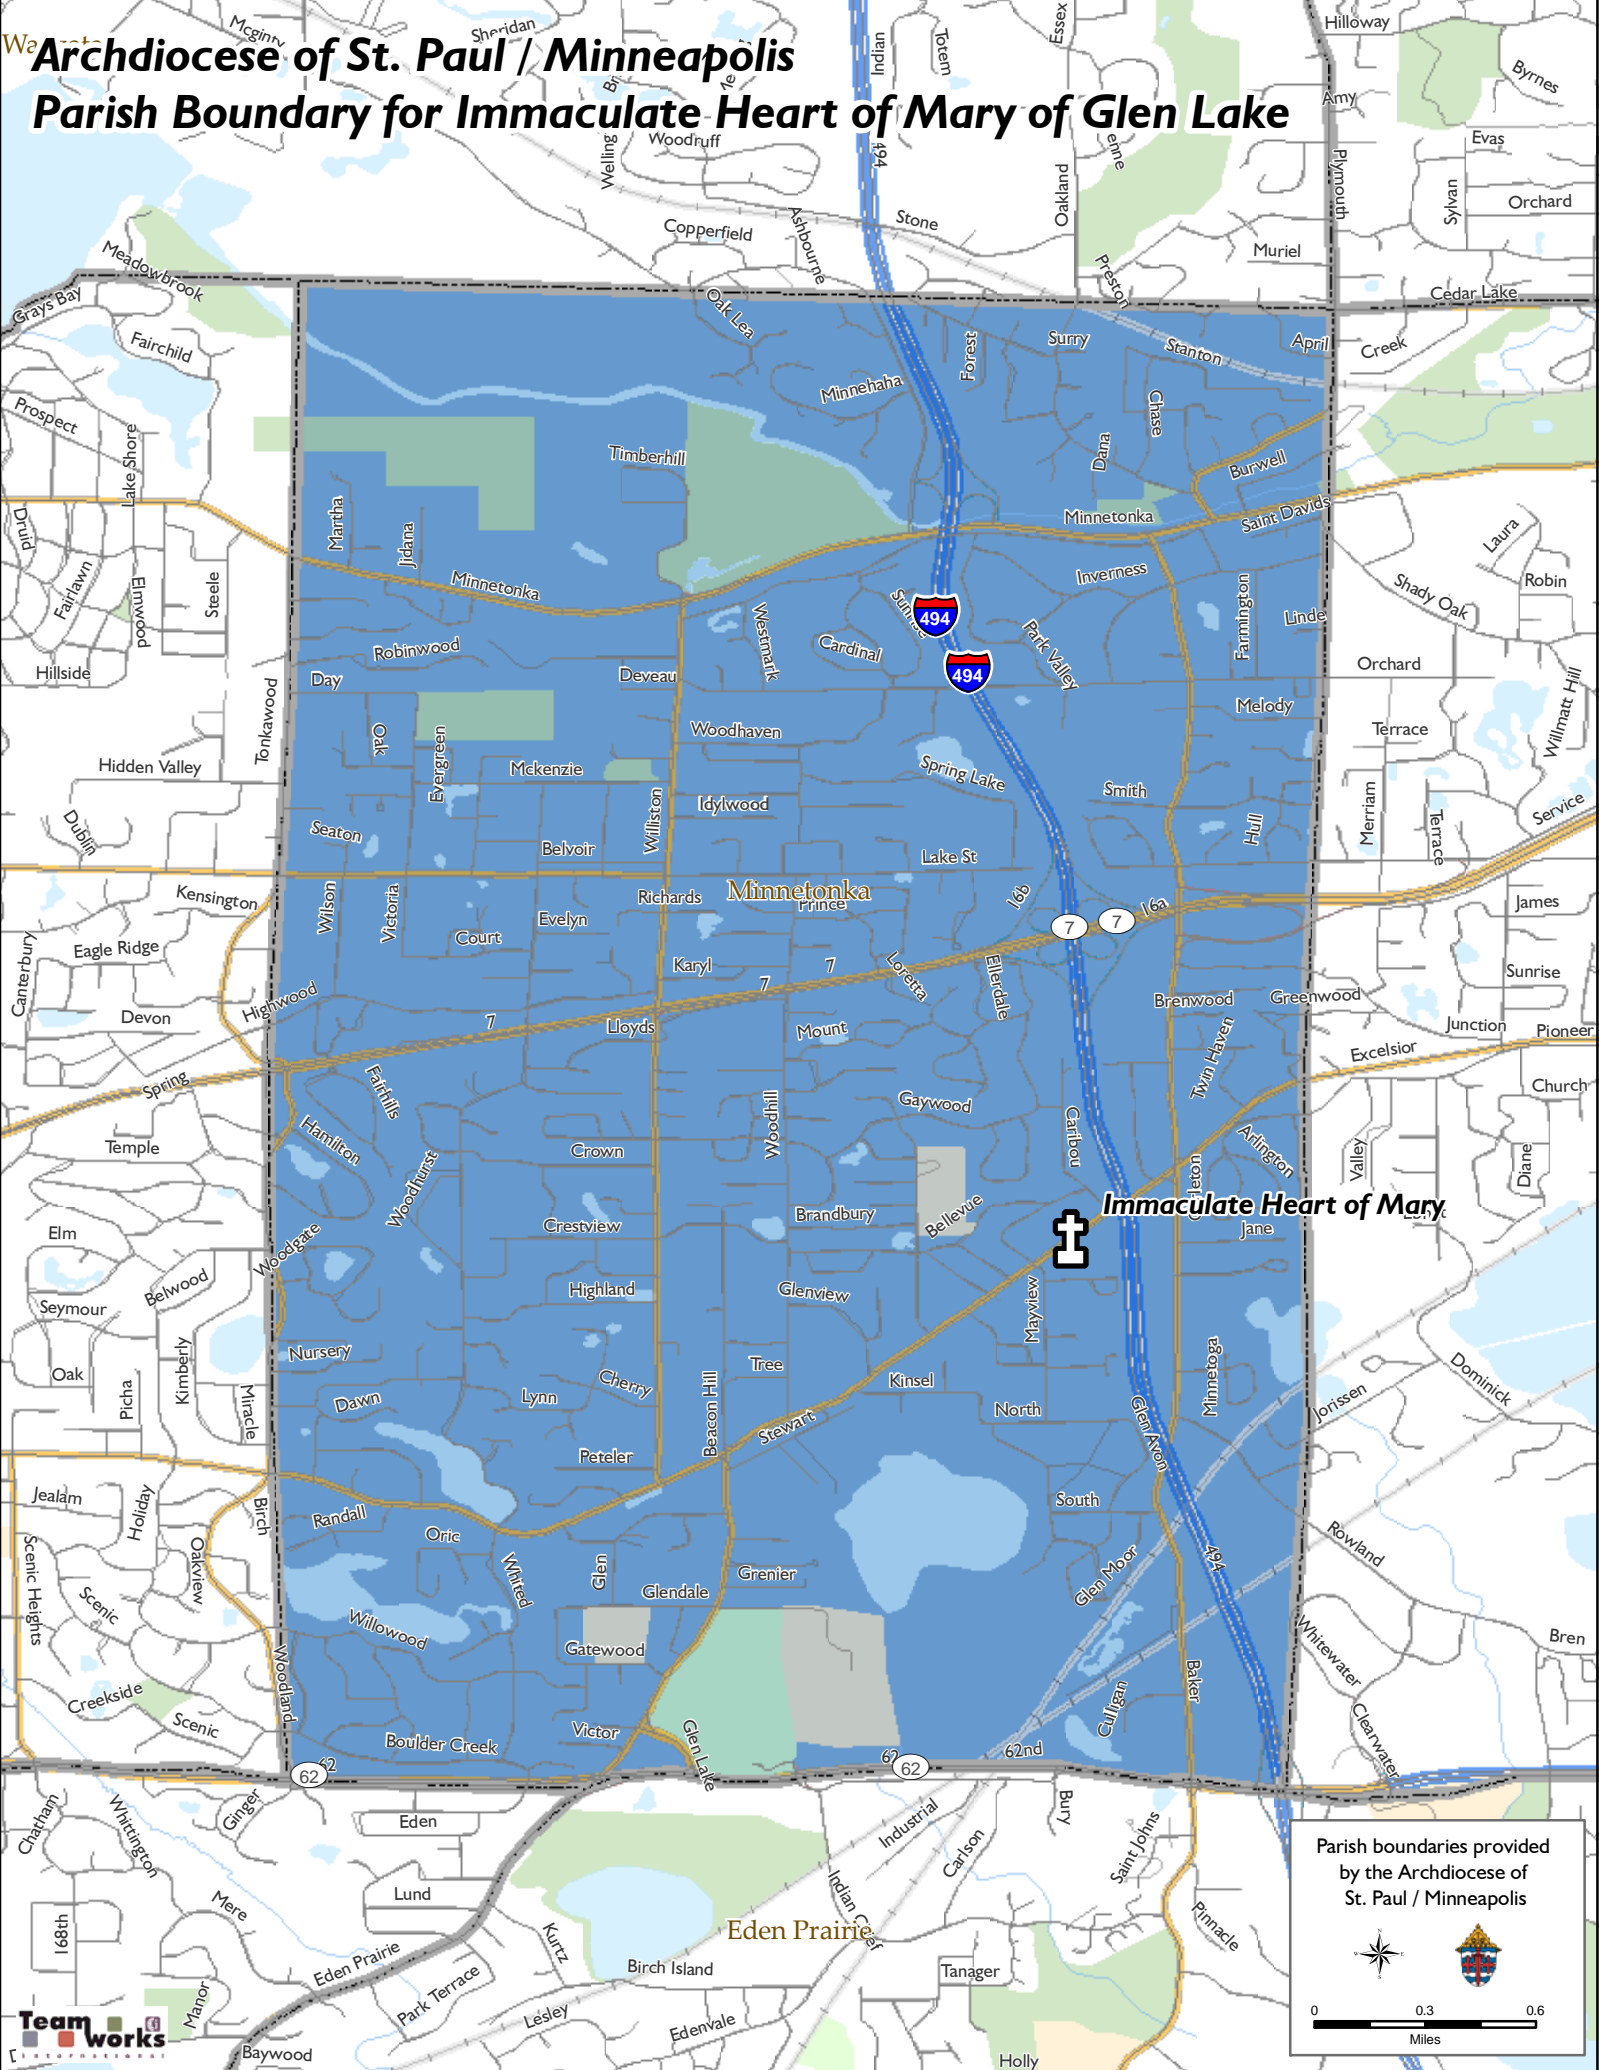

Archdiocese of St. Paul / Minneapolis

Parish Boundary for Immaculate Heart of Mary of Glen Lake

Immaculate Heart of Mary

Parish boundaries provided by the Archdiocese of St. Paul / Minneapolis

0 0.3 0.6
Miles