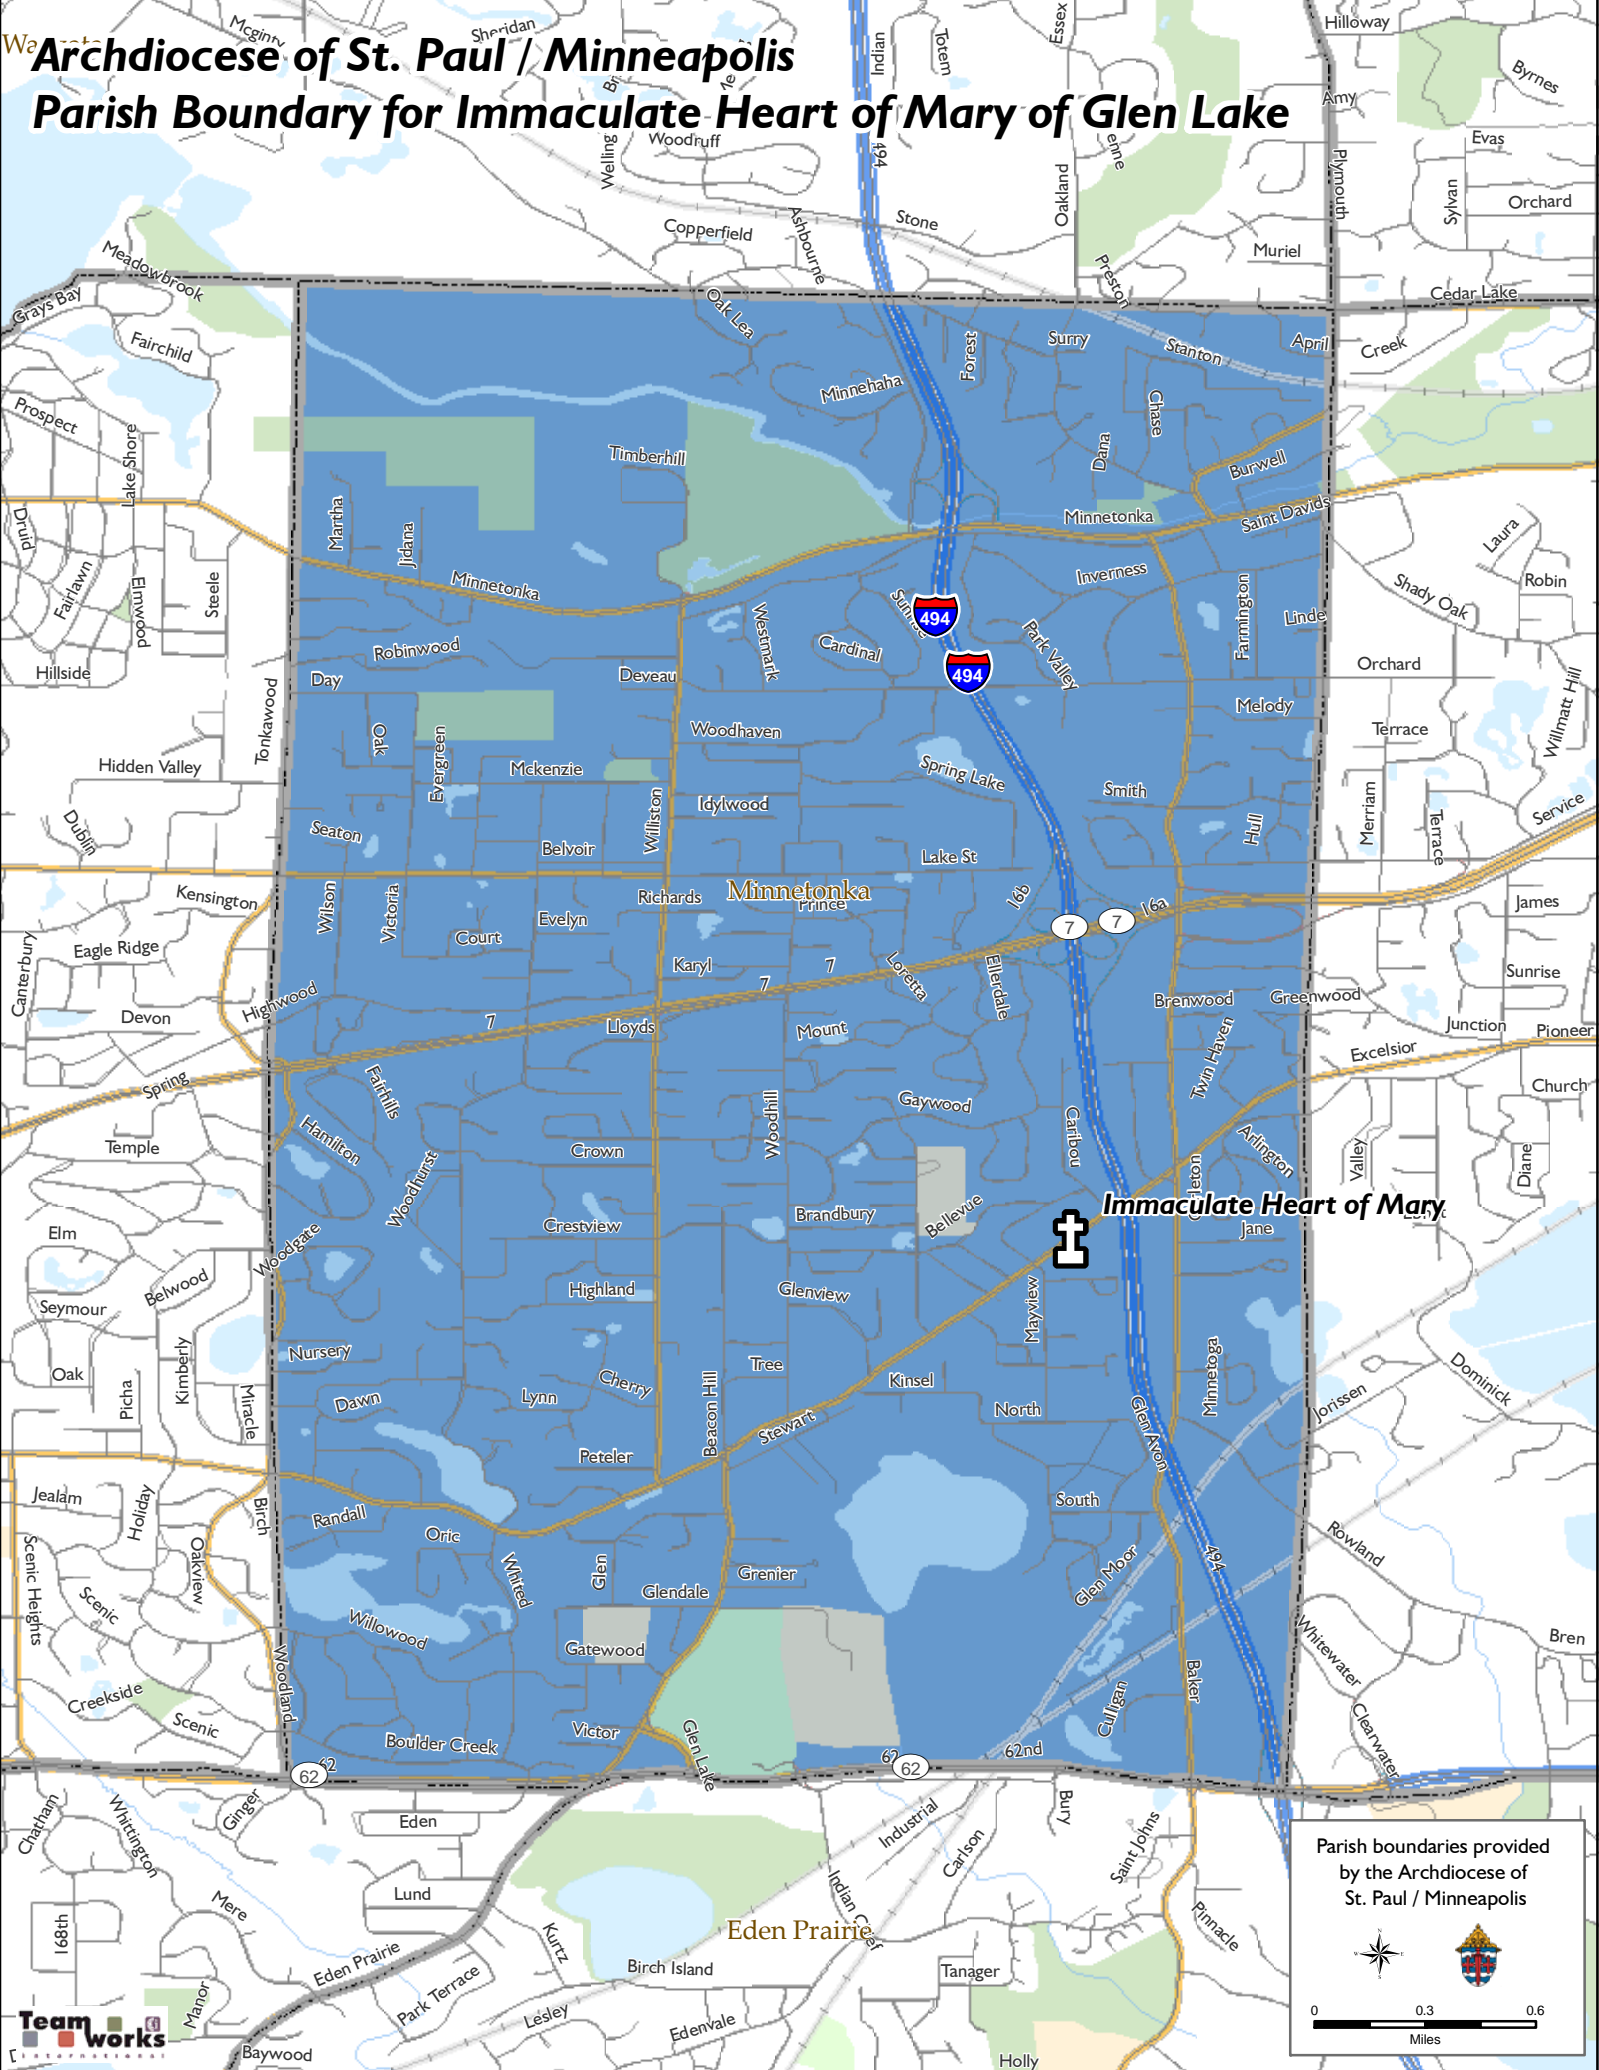

Archdiocese of St. Paul / Minneapolis

Parish Boundary for Immaculate Heart of Mary of Glen Lake

Parish boundaries provided by the Archdiocese of St. Paul / Minneapolis