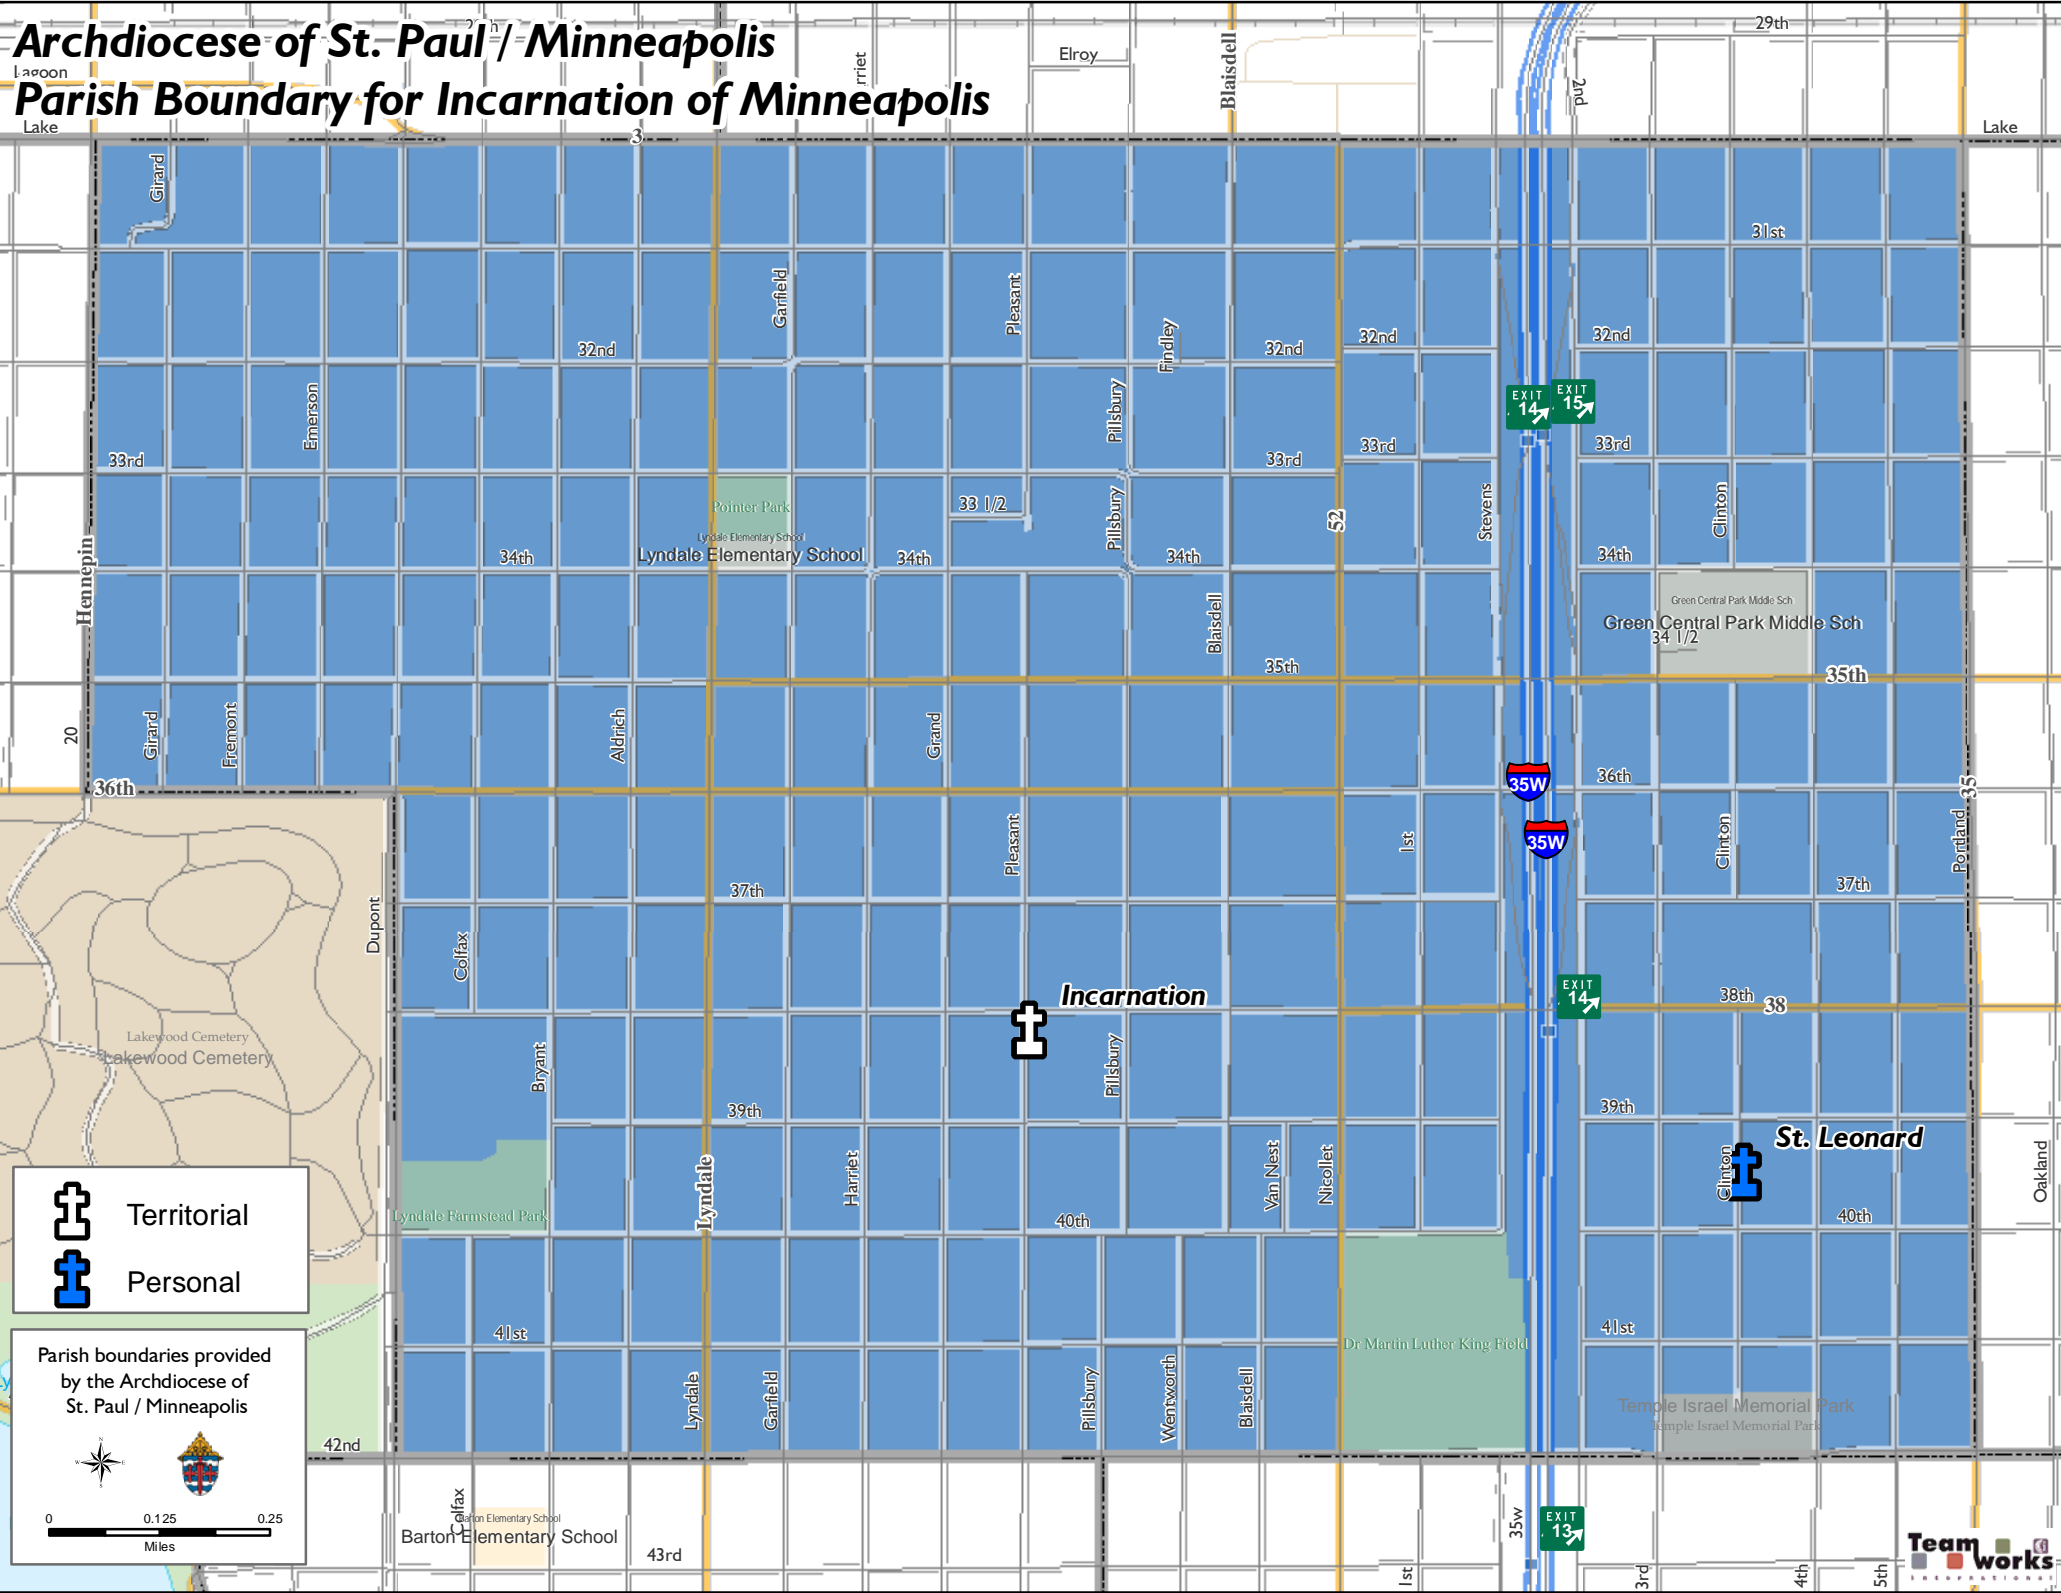

Archdiocese of St. Paul / Minneapolis

Parish Boundary for Incarnation of Minneapolis

-  Territorial
-  Personal

Parish boundaries provided by the Archdiocese of St. Paul / Minneapolis