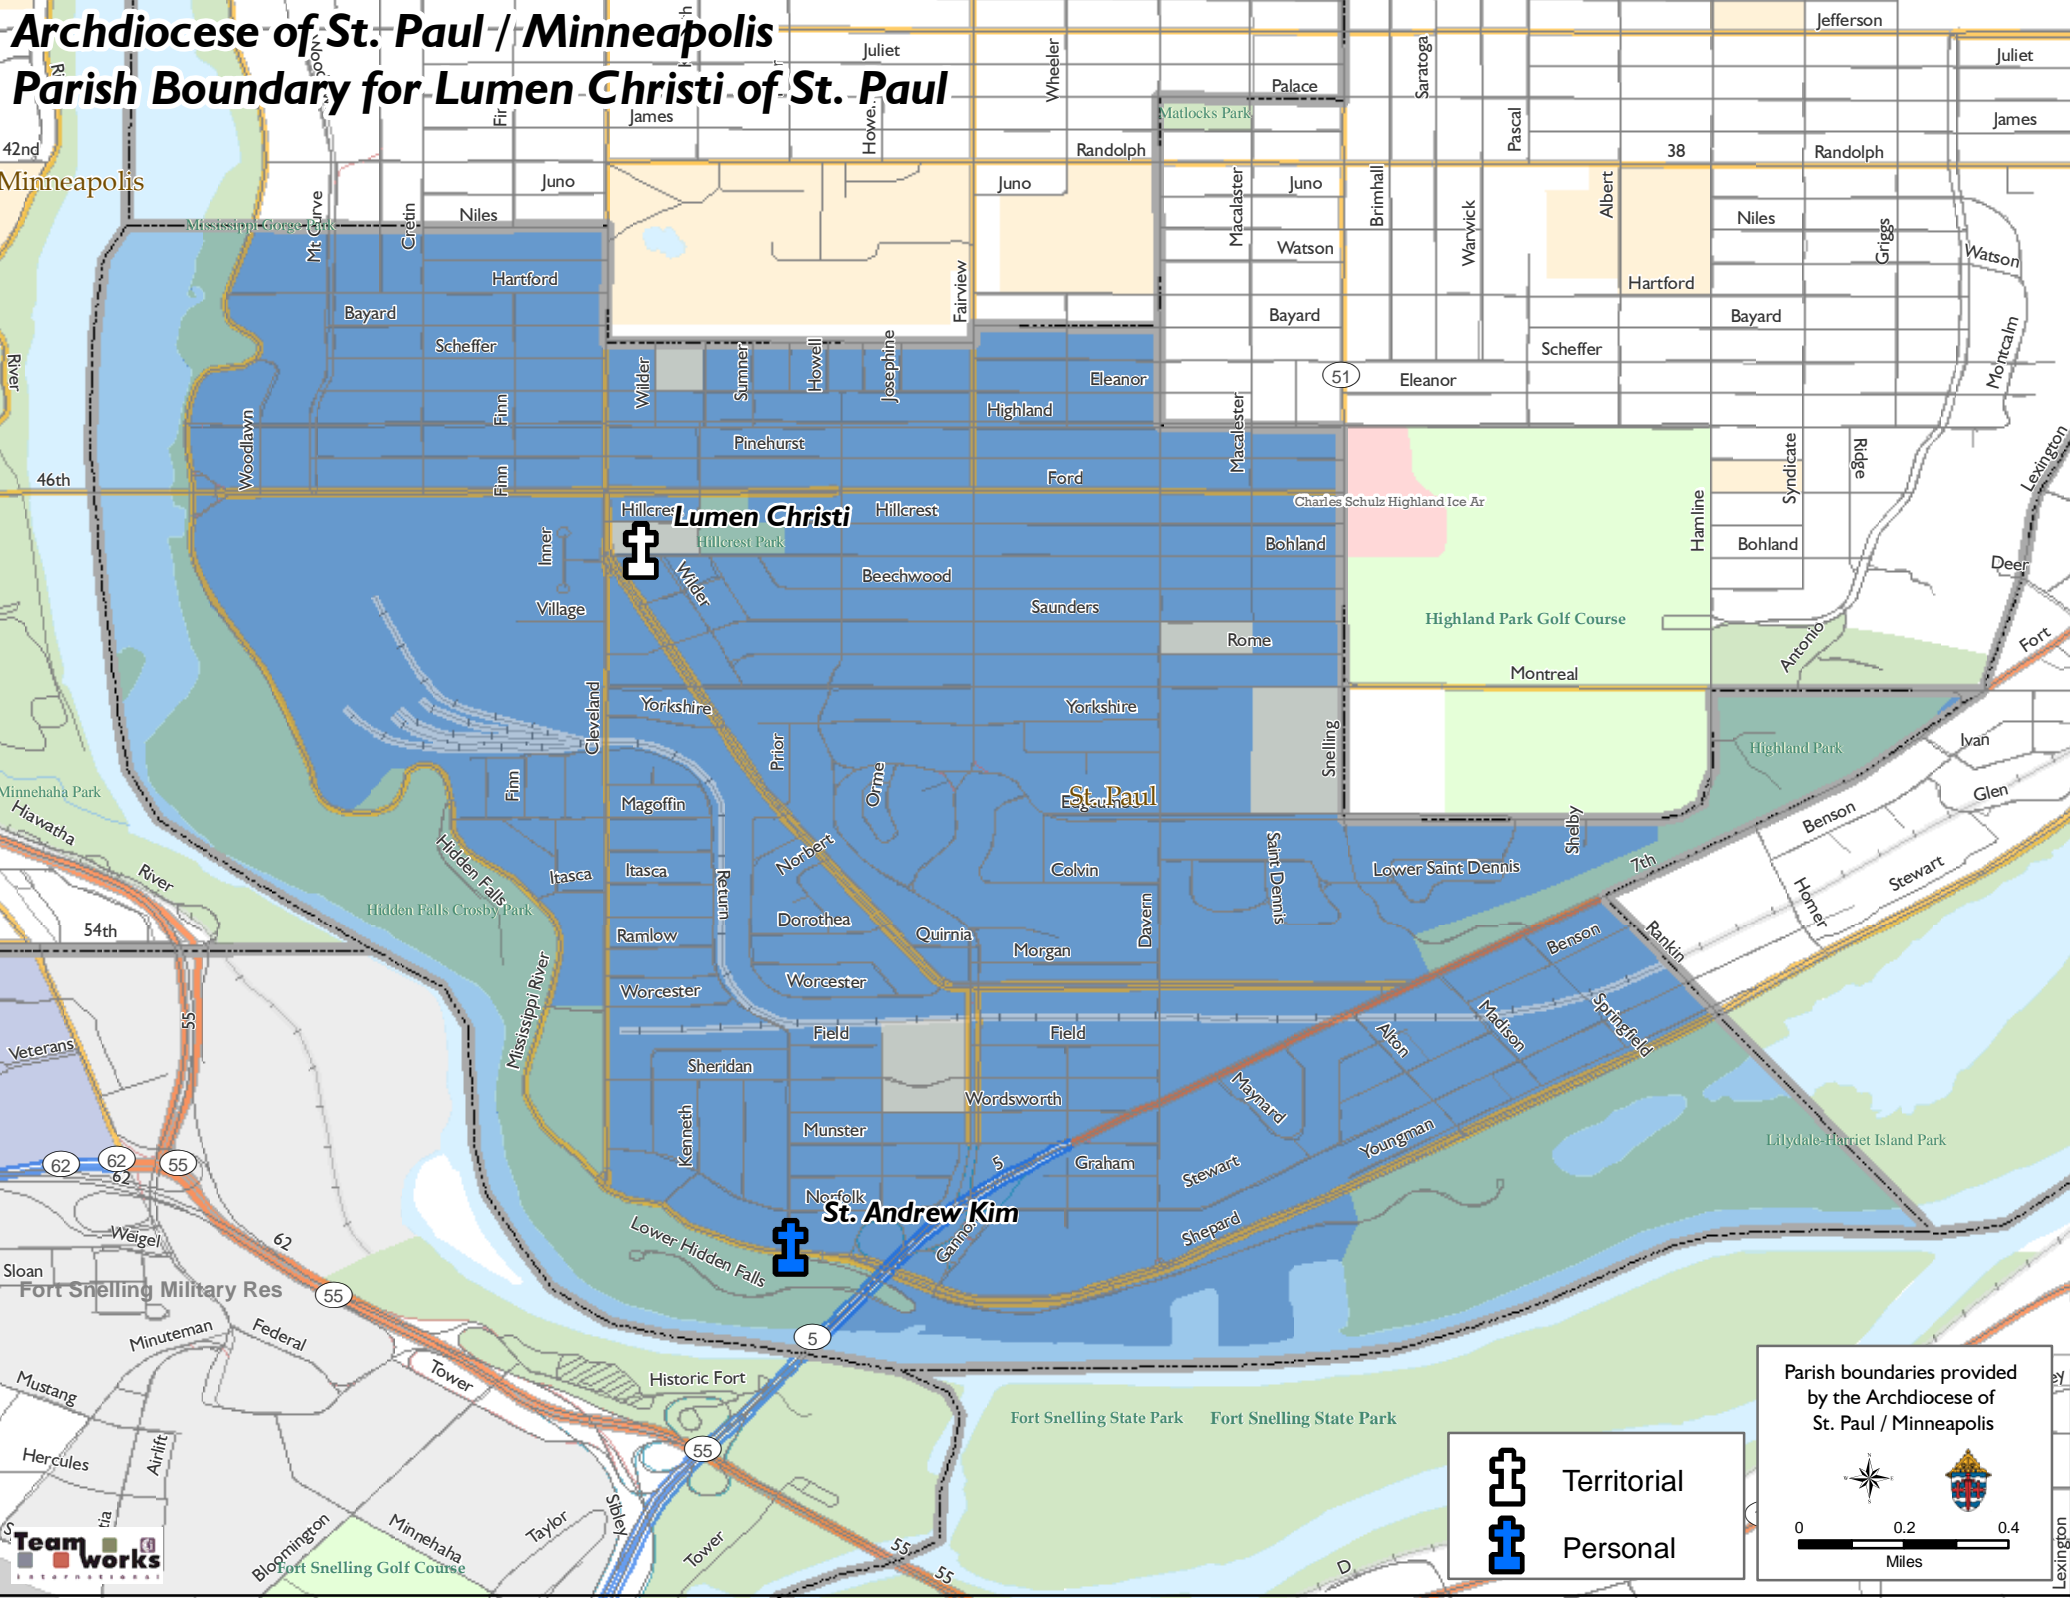

Archdiocese of St. Paul / Minneapolis

Parish Boundary for Lumen Christi of St. Paul

Minneapolis

 Territorial
 Personal

Parish boundaries provided by the Archdiocese of St. Paul / Minneapolis

0 0.2 0.4
Miles

Lexington