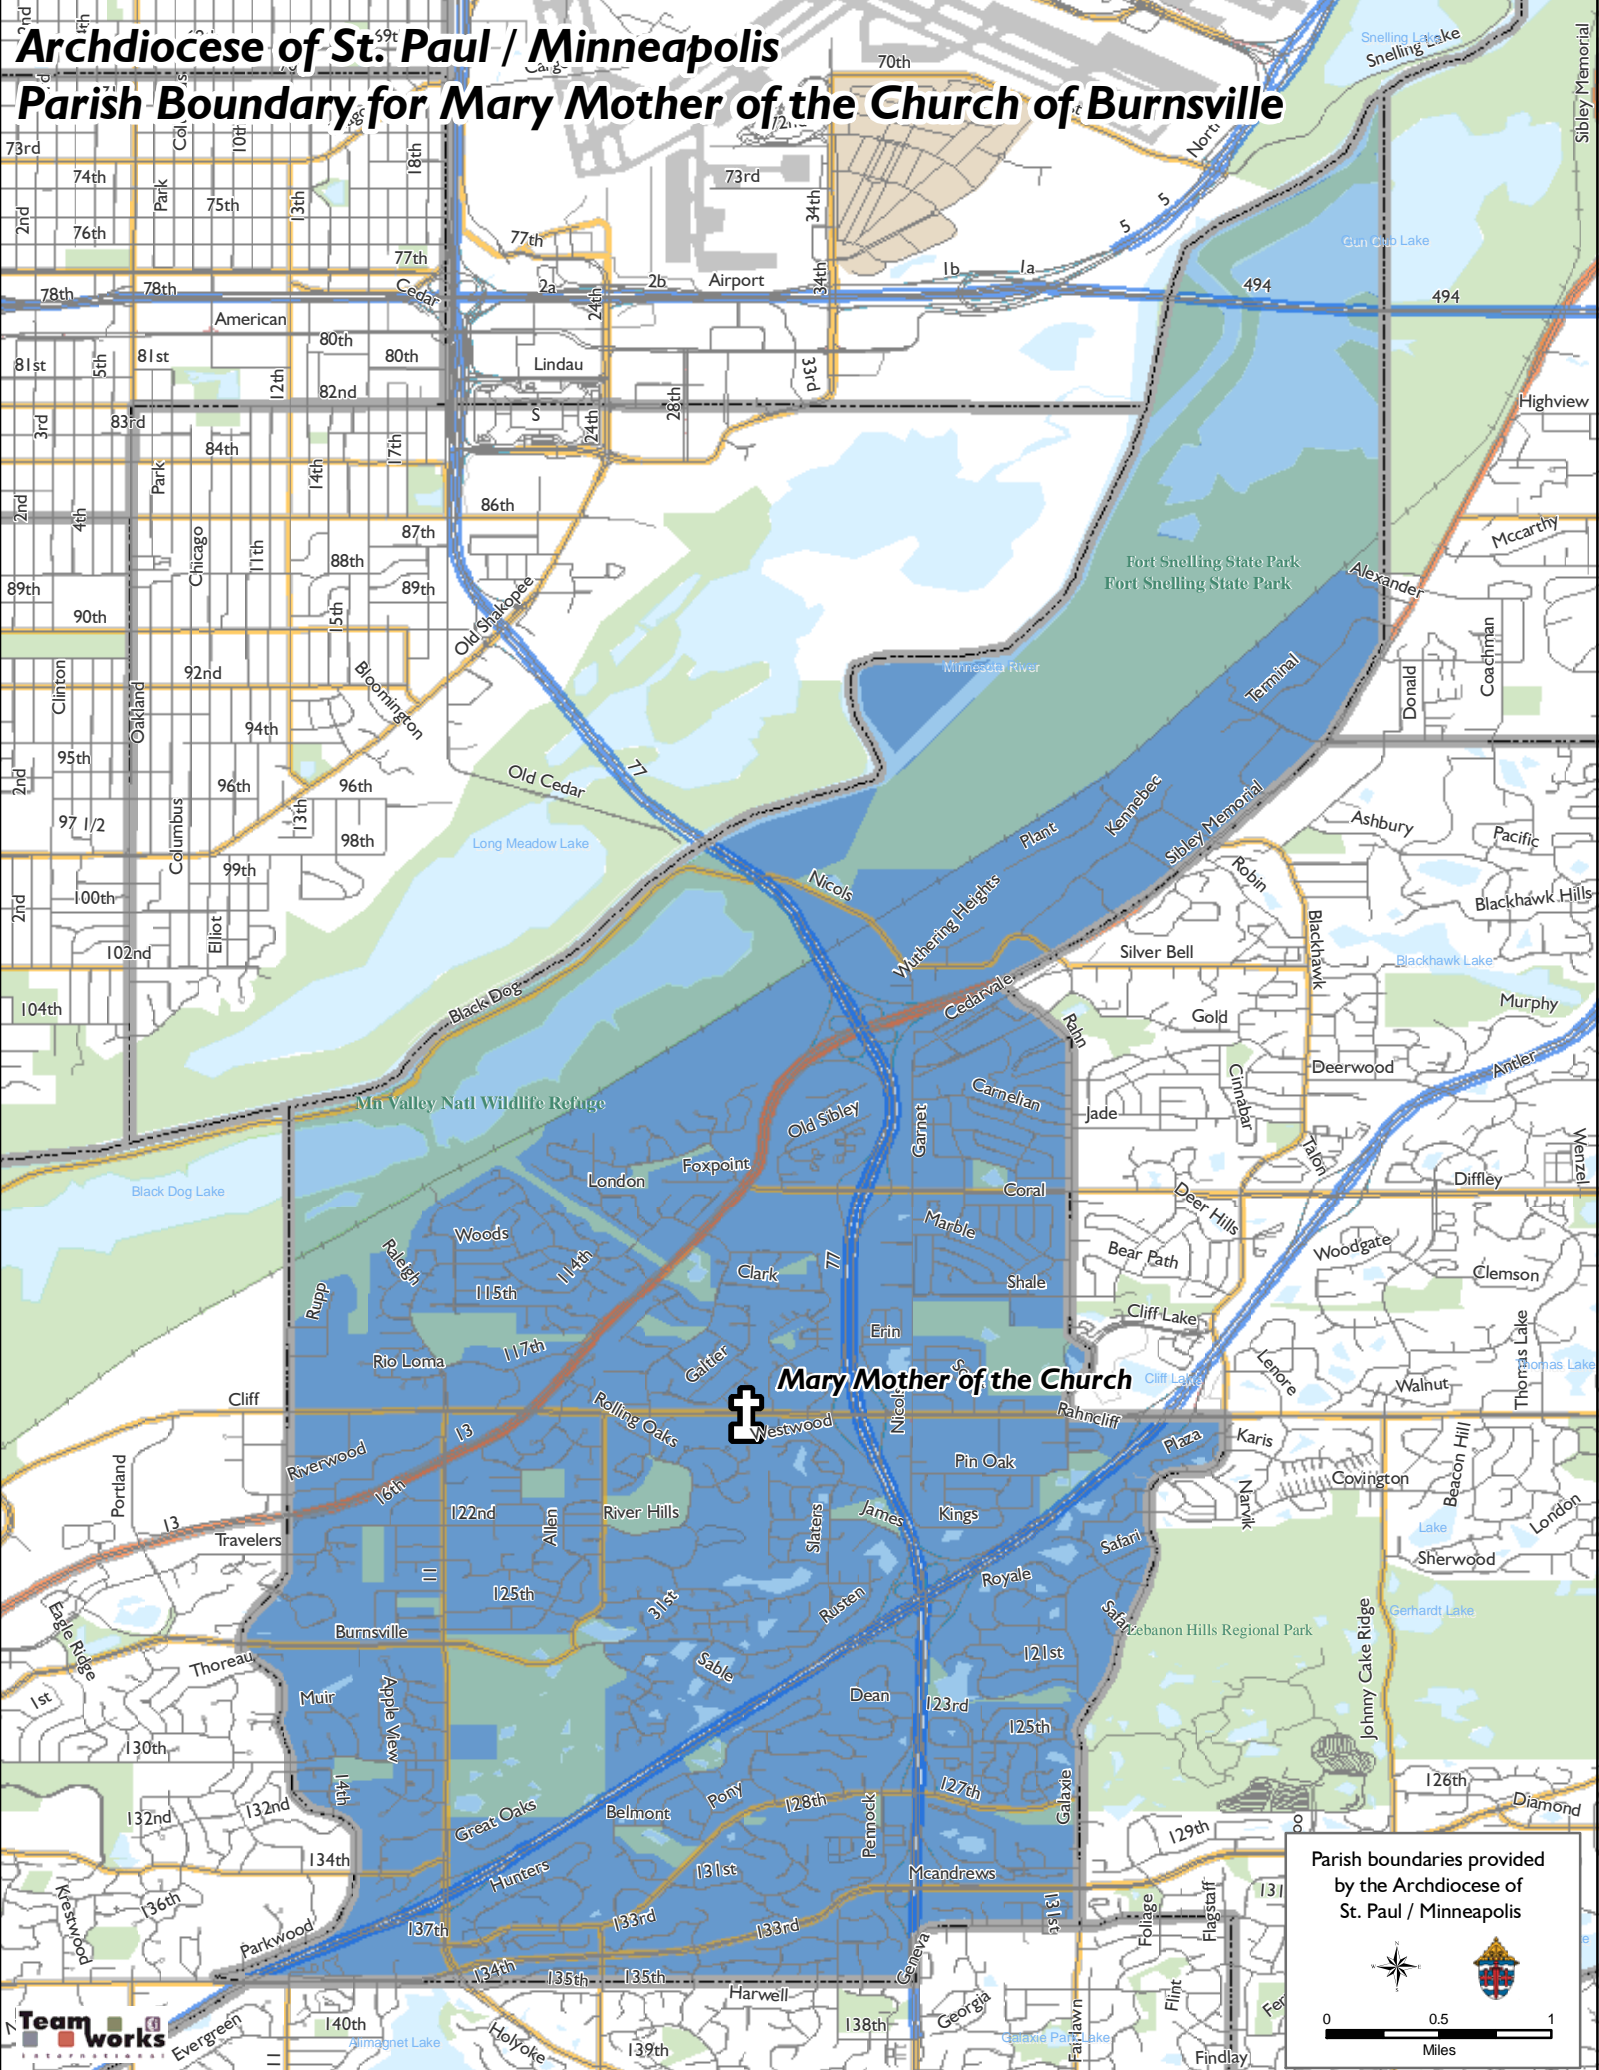

# Archdiocese of St. Paul / Minneapolis

## Parish Boundary for Mary Mother of the Church of Burnsville

**Mary Mother of the Church**

Parish boundaries provided by the Archdiocese of St. Paul / Minneapolis