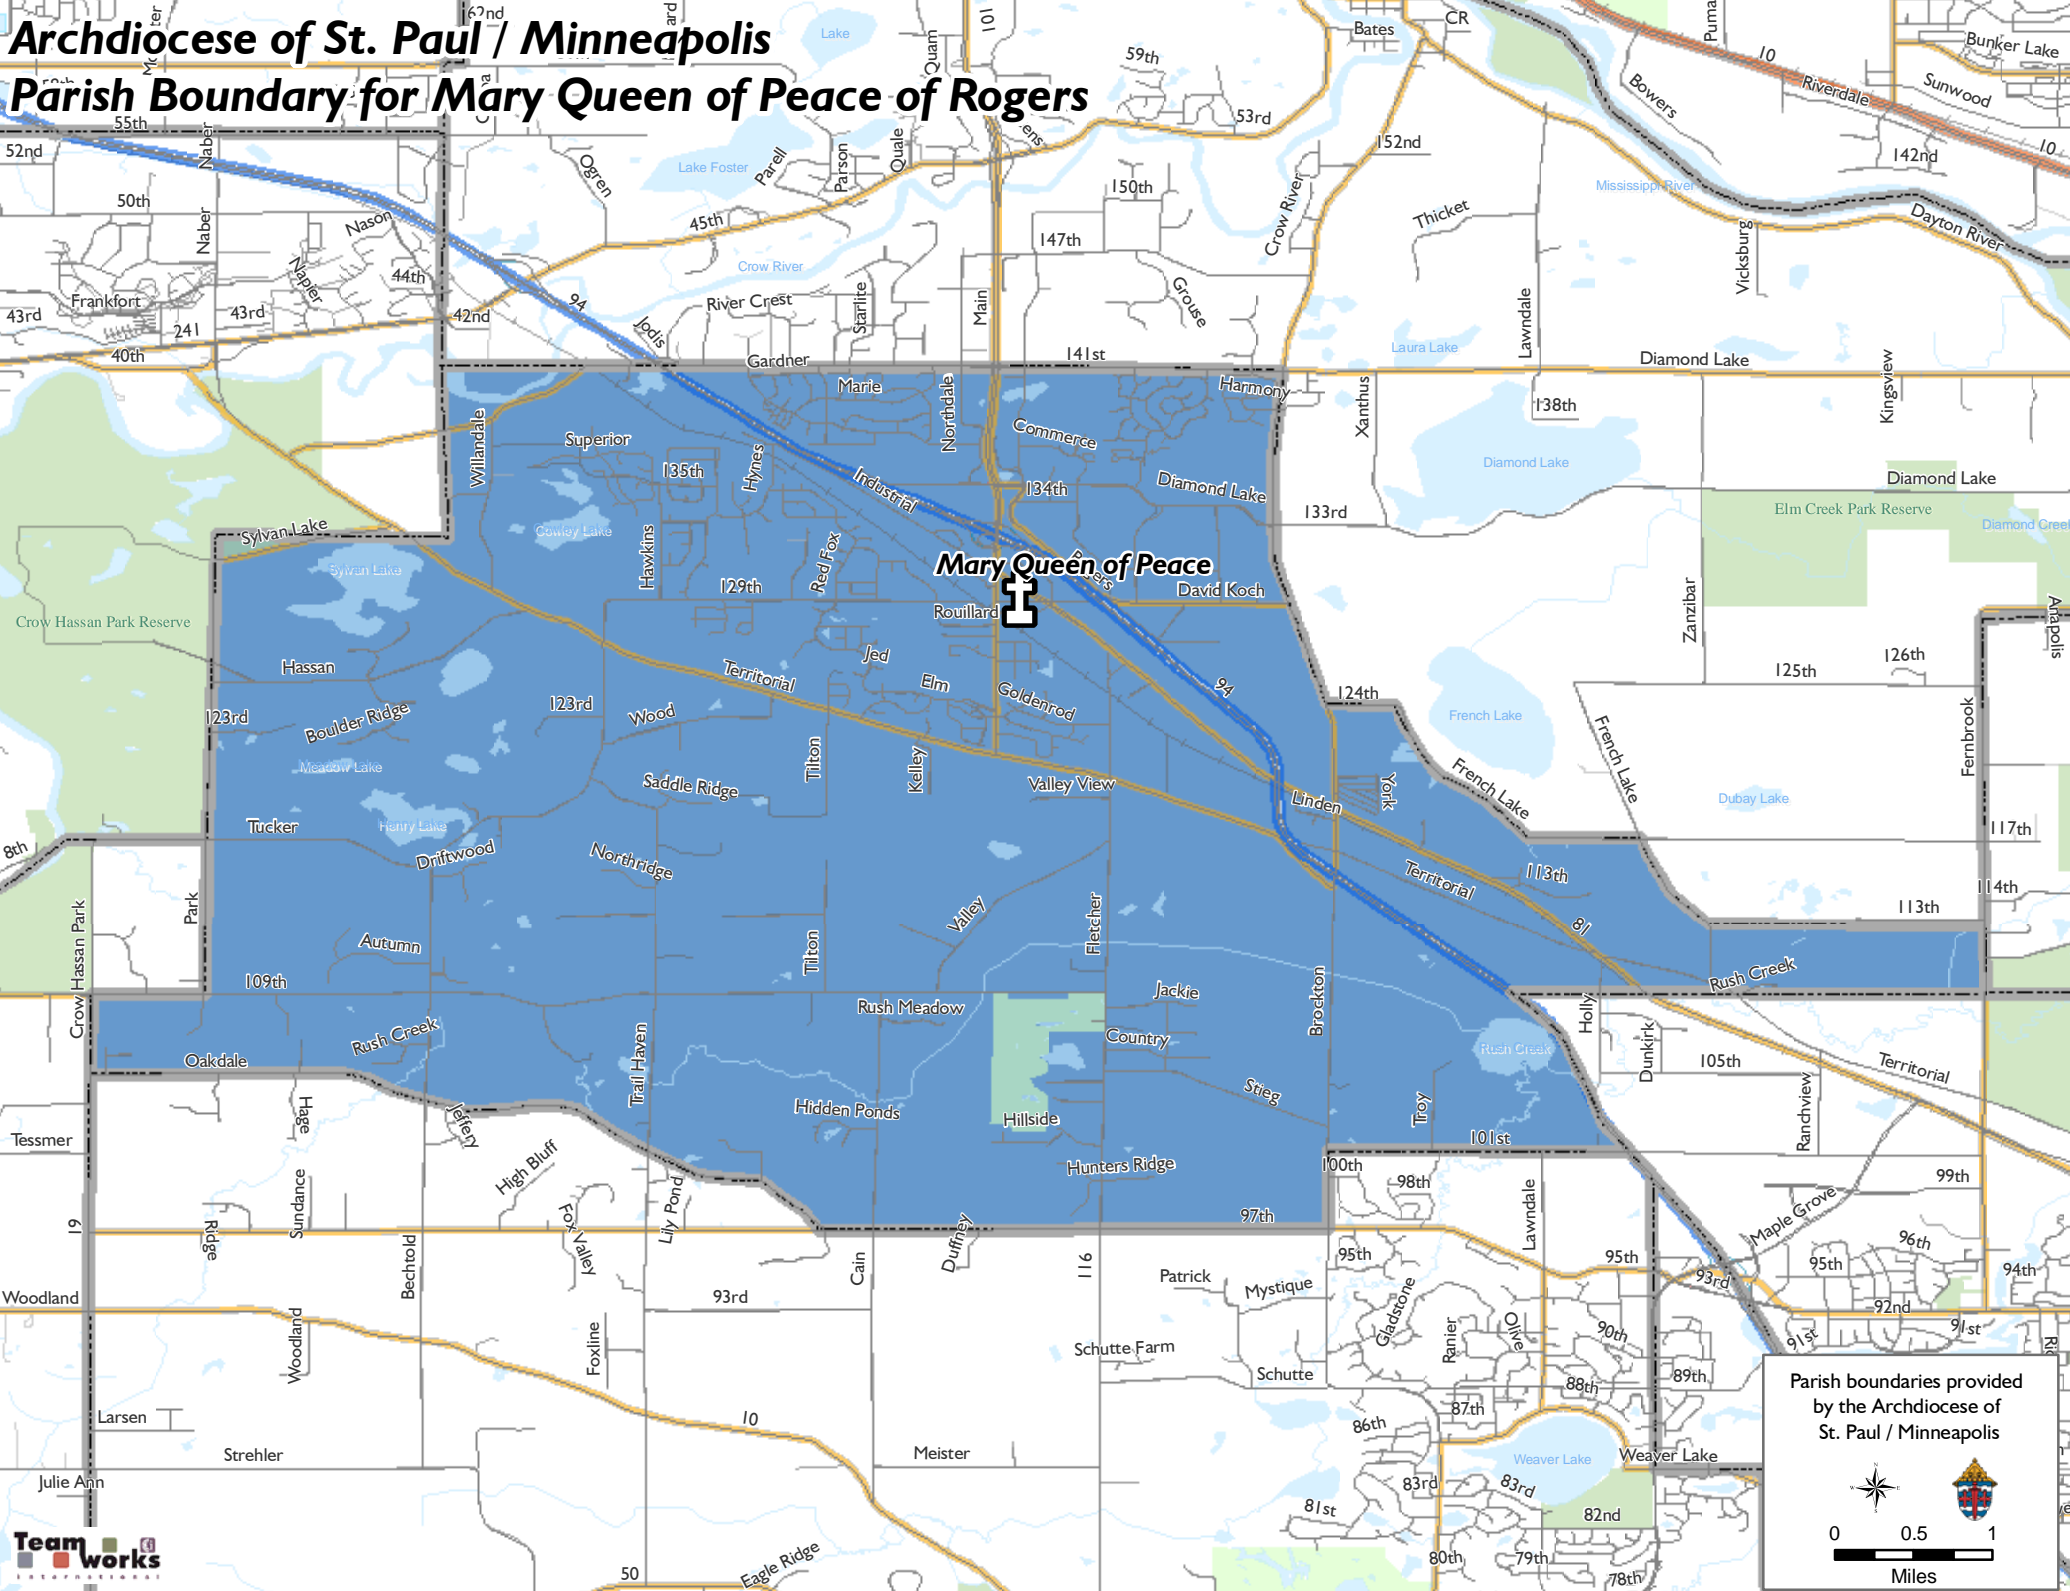

Archdiocese of St. Paul / Minneapolis

Parish Boundary for Mary Queen of Peace of Rogers

Mary Queen of Peace

Parish boundaries provided by the Archdiocese of St. Paul / Minneapolis