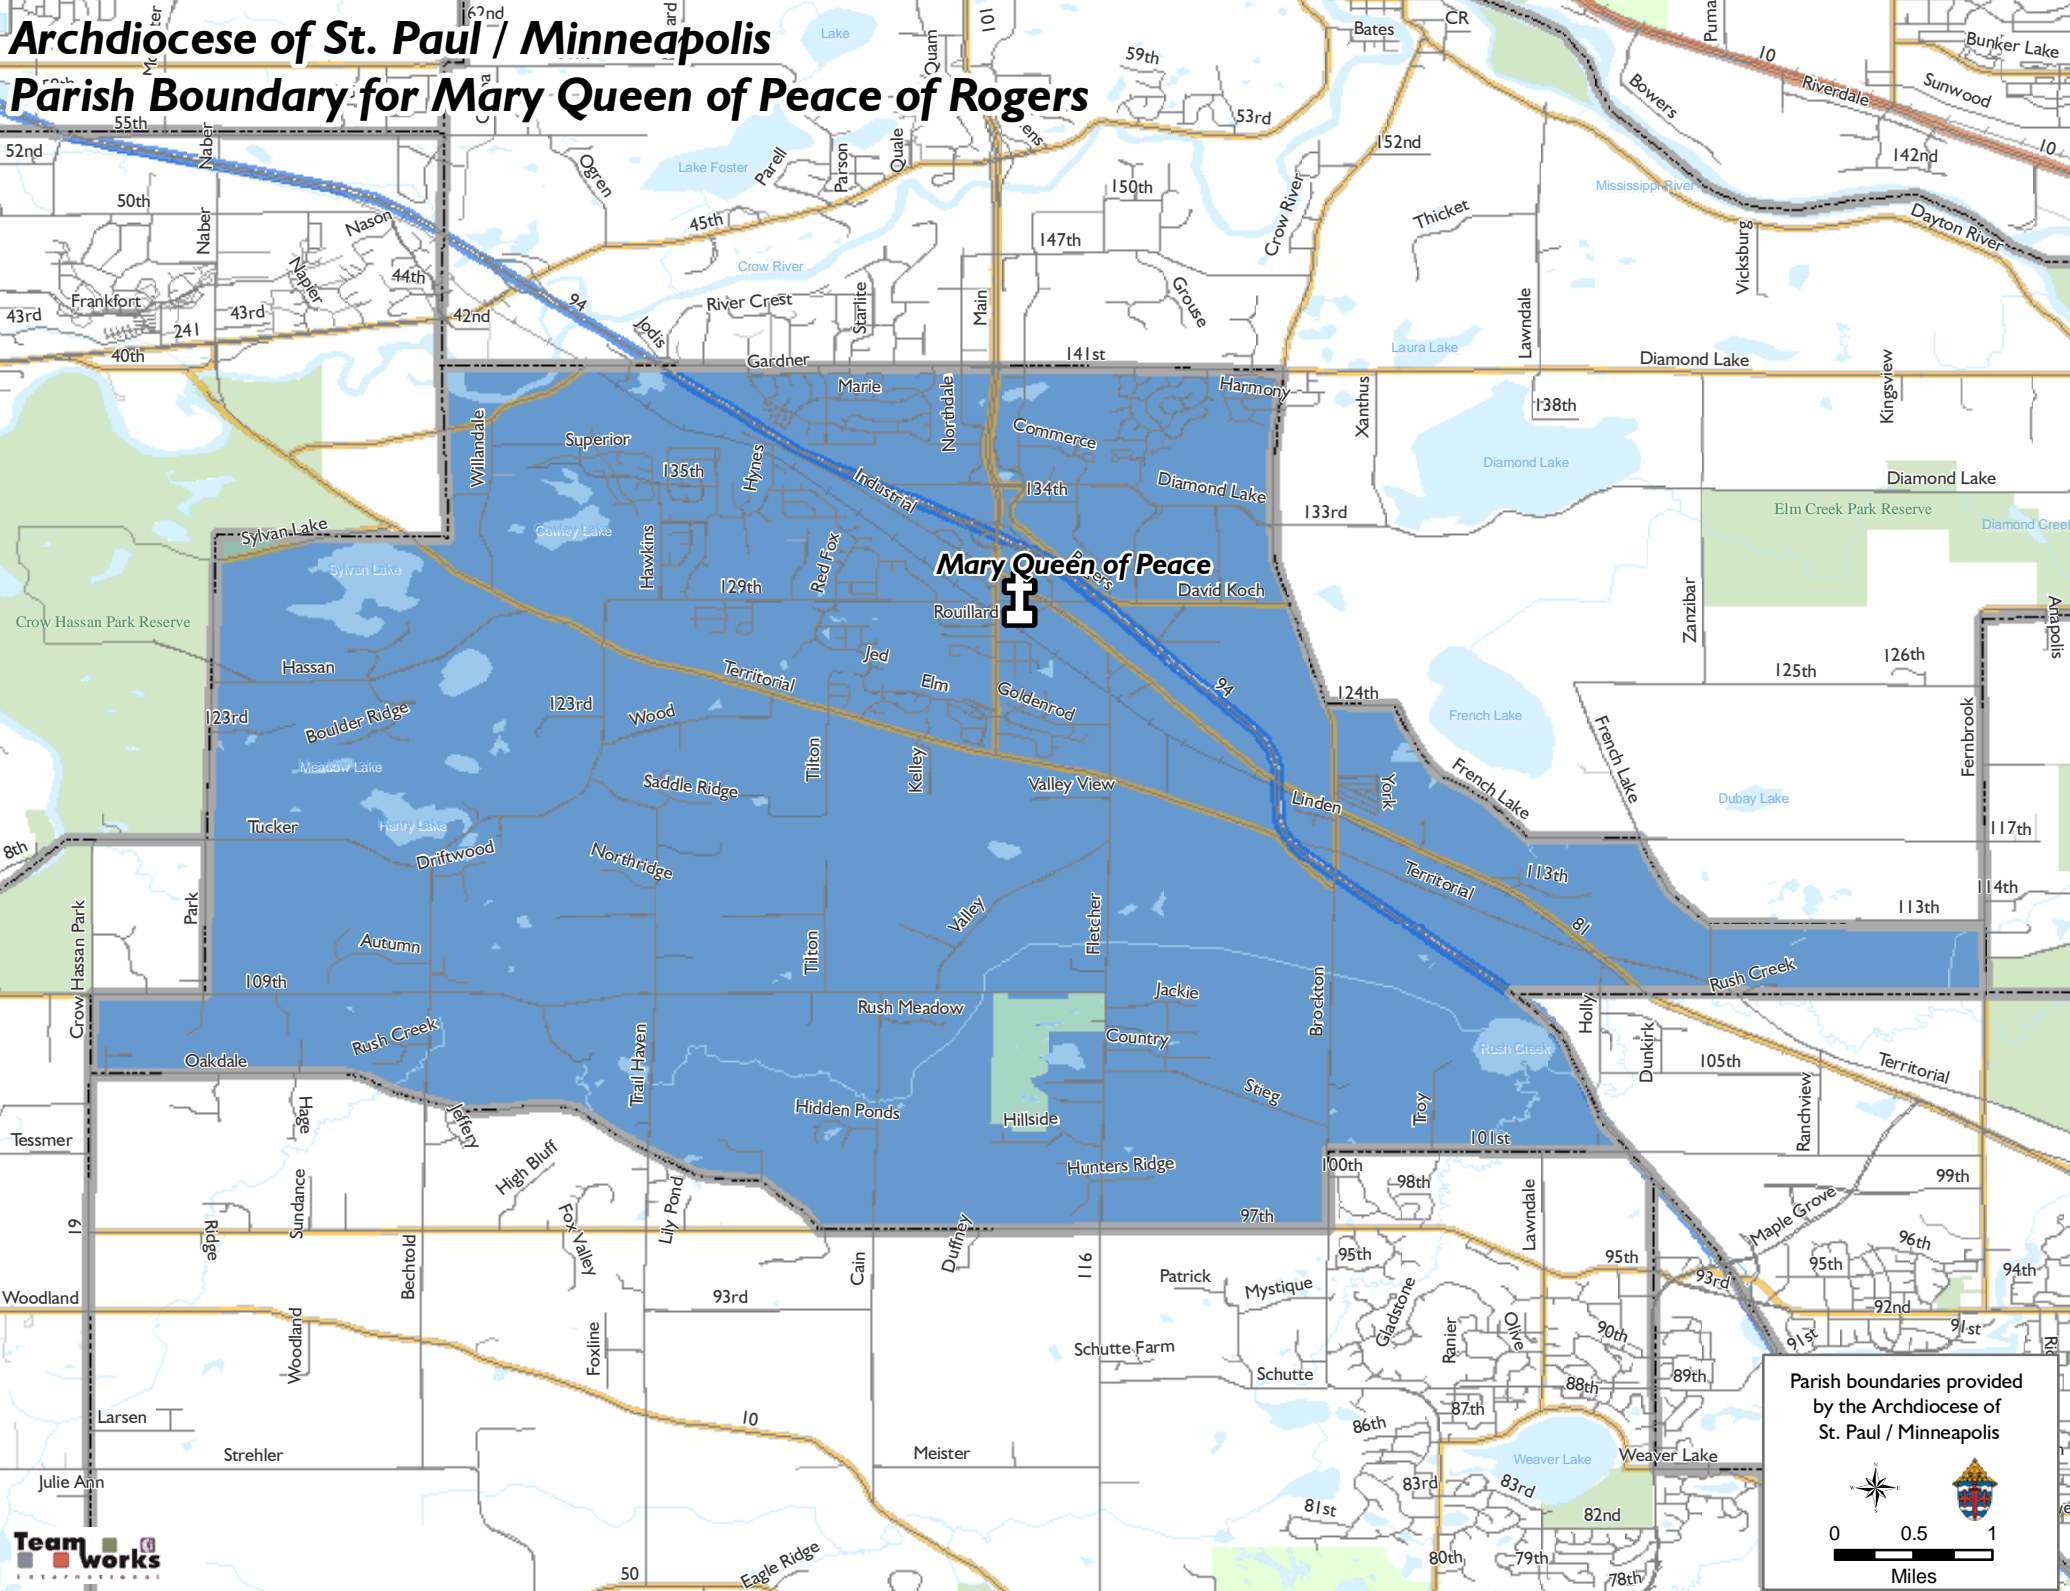

Archdiocese of St. Paul / Minneapolis

Parish Boundary for Mary Queen of Peace of Rogers

Parish boundaries provided by the Archdiocese of St. Paul / Minneapolis

0 0.5 1 Miles