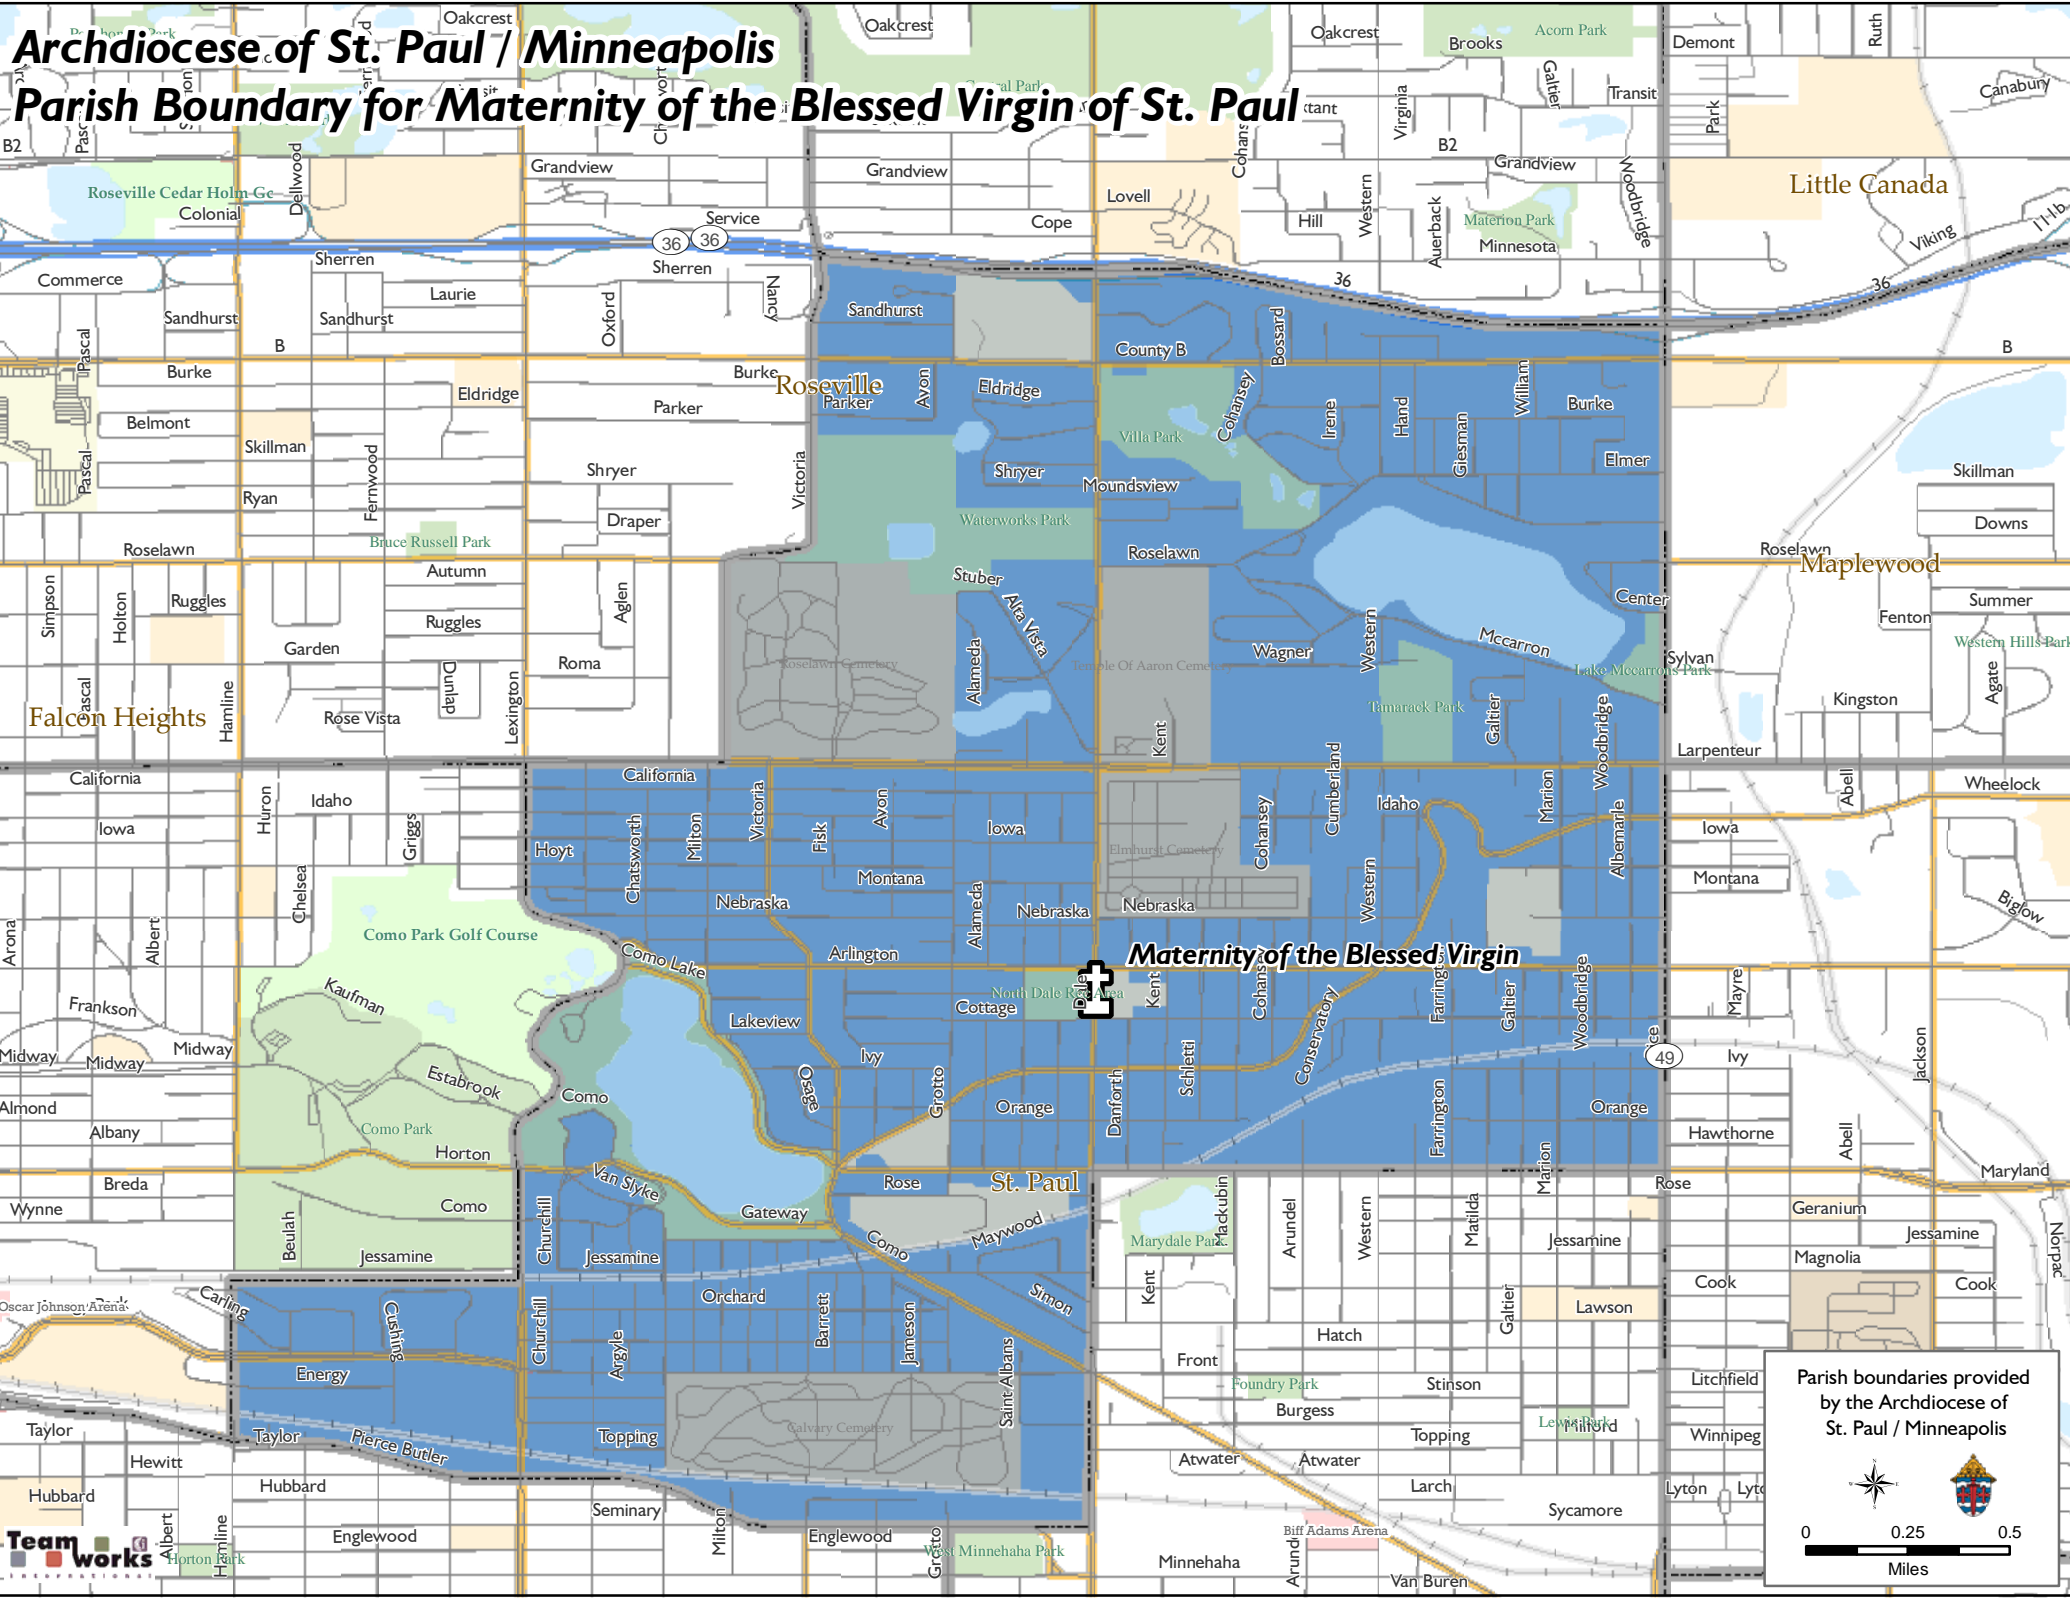

# Archdiocese of St. Paul / Minneapolis

## Parish Boundary for Maternity of the Blessed Virgin of St. Paul

**Maternity of the Blessed Virgin**

Parish boundaries provided by the Archdiocese of St. Paul / Minneapolis

0 0.25 0.5  
Miles