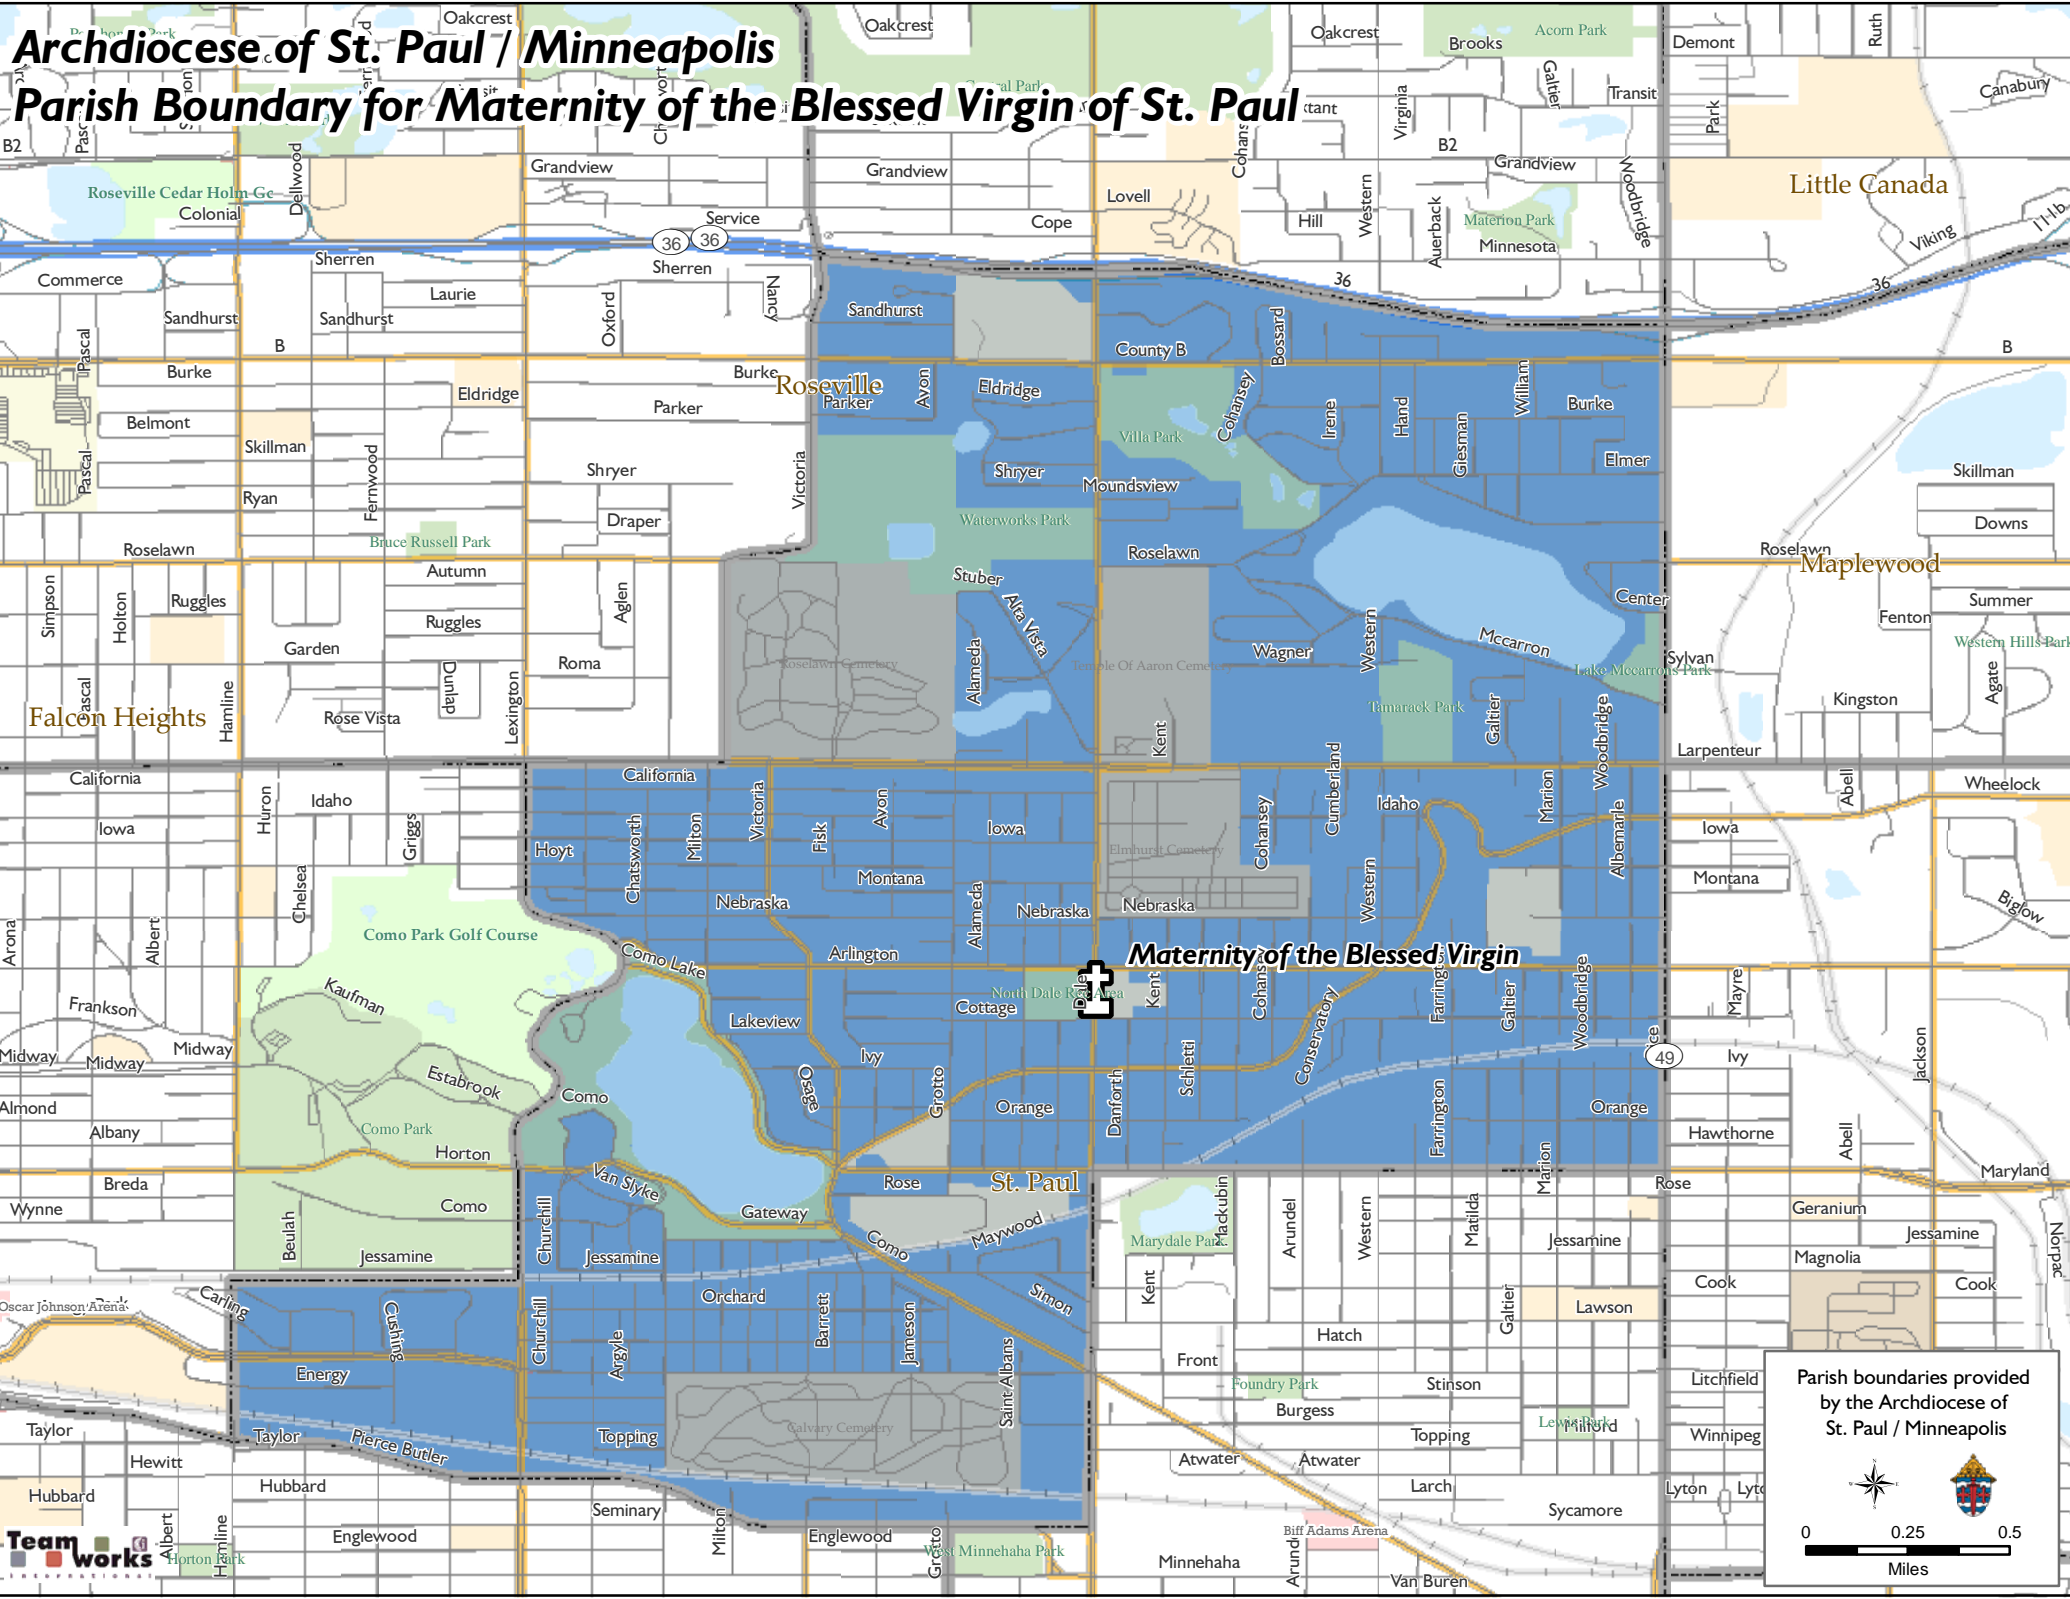

Archdiocese of St. Paul / Minneapolis

Parish Boundary for Maternity of the Blessed Virgin of St. Paul

Parish boundaries provided by the Archdiocese of St. Paul / Minneapolis

0 0.25 0.5
Miles