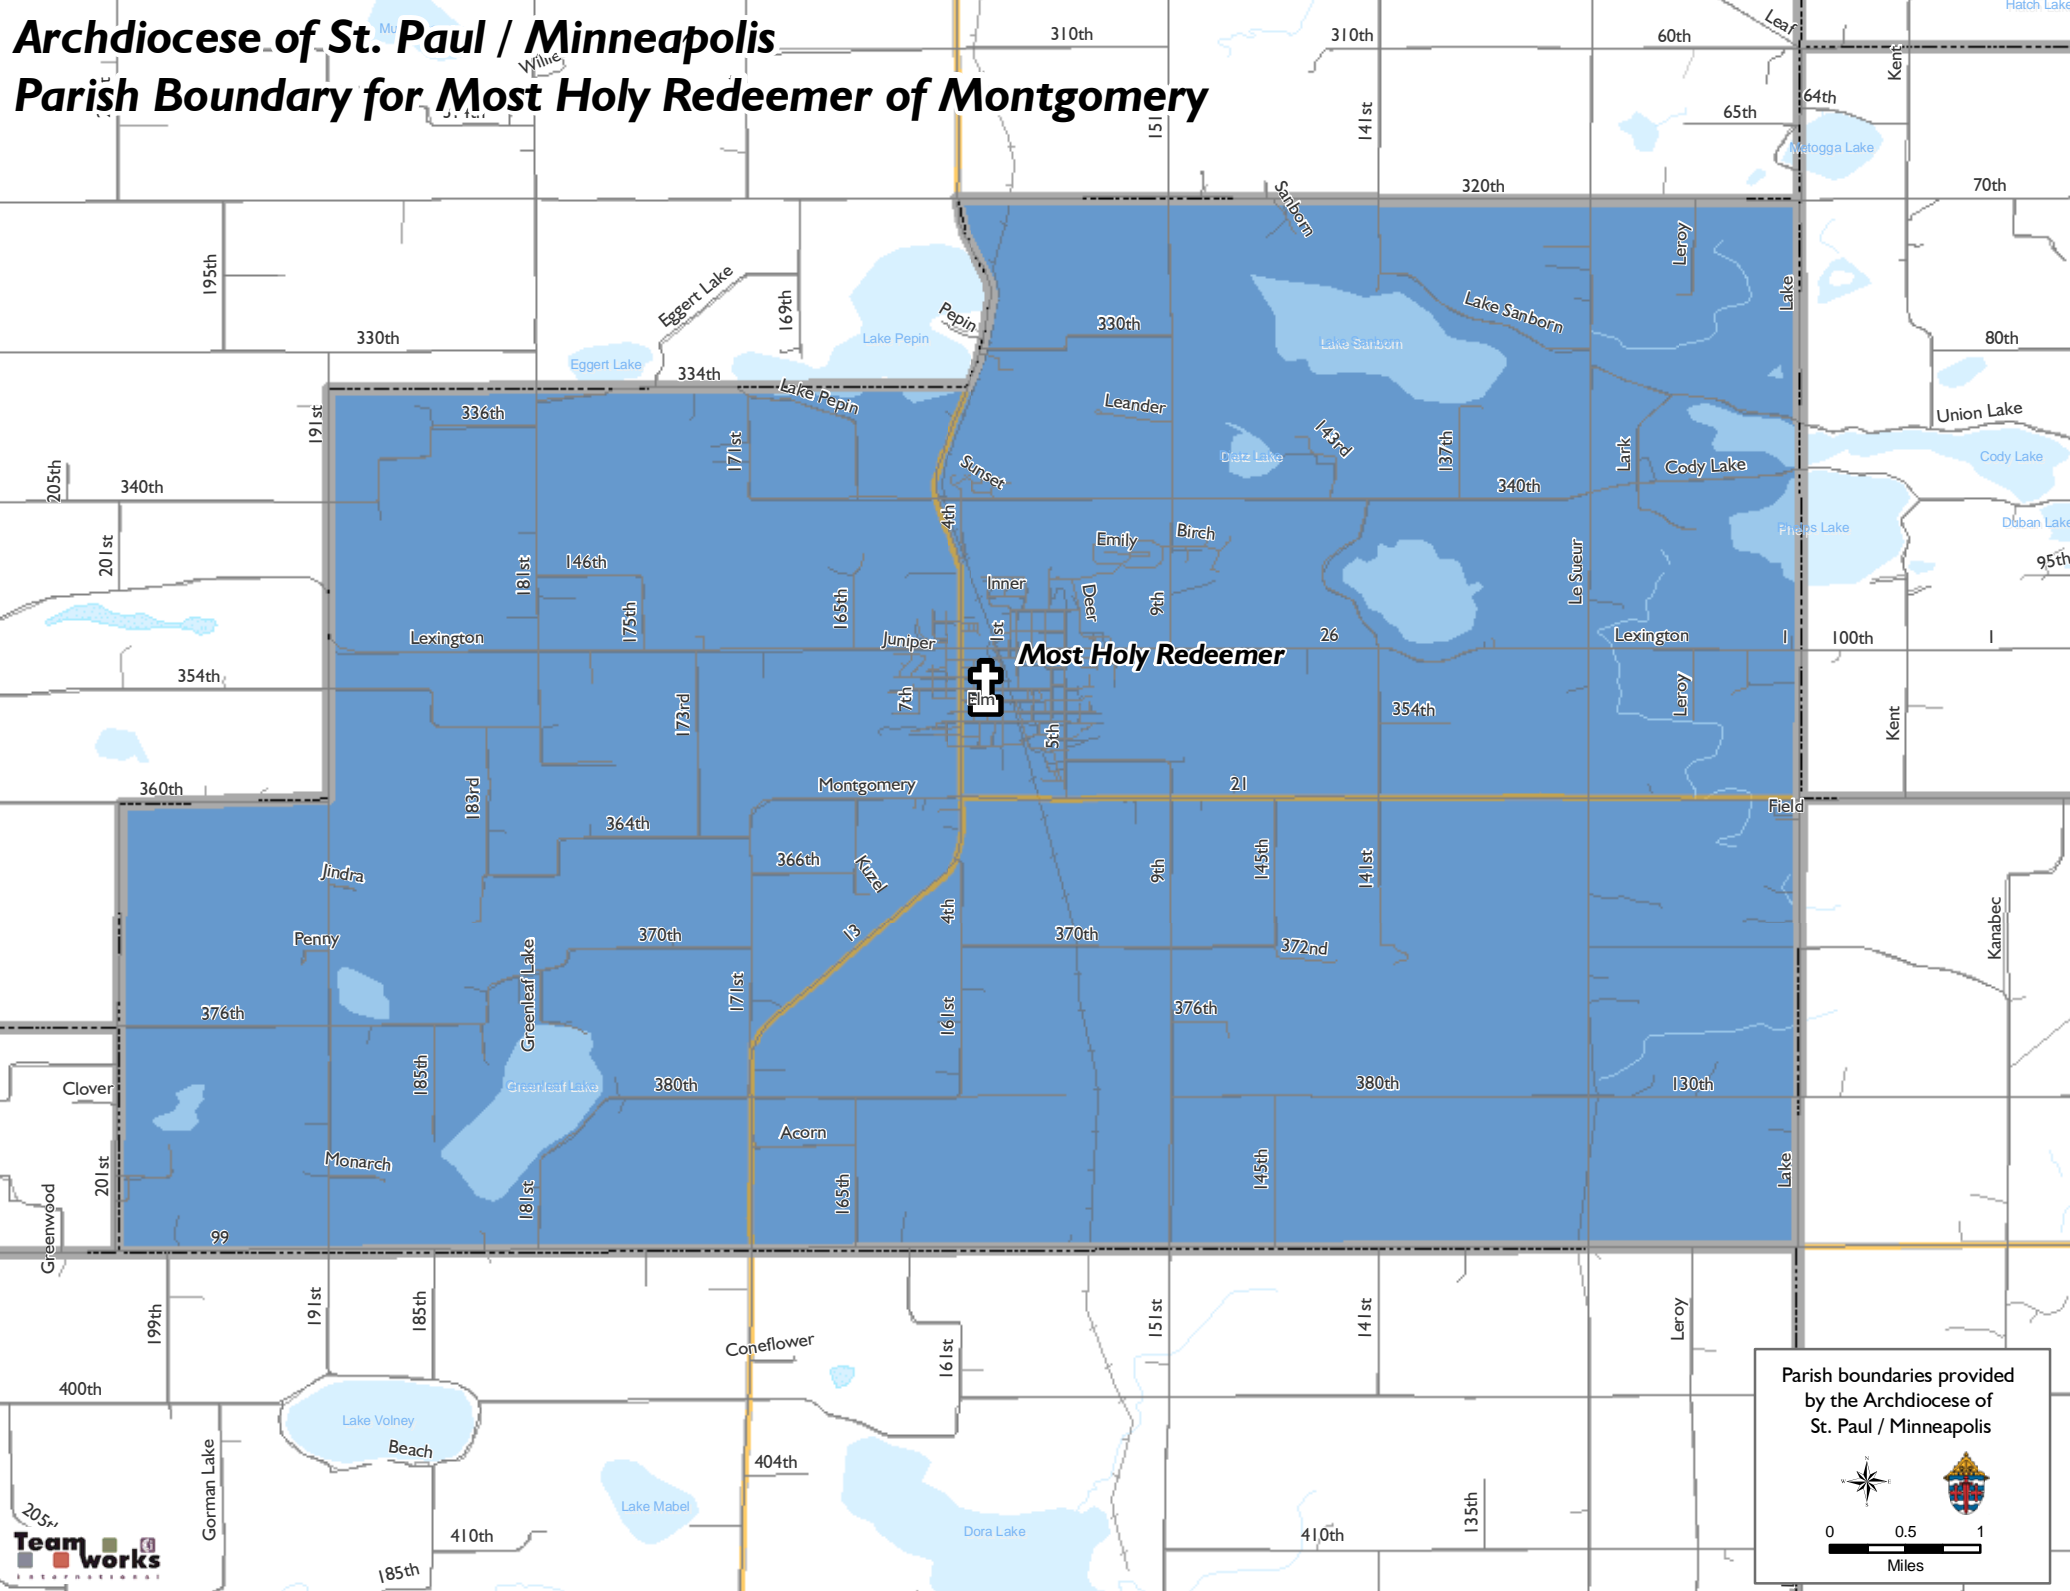

Archdiocese of St. Paul / Minneapolis

Parish Boundary for Most Holy Redeemer of Montgomery

Parish boundaries provided by the Archdiocese of St. Paul / Minneapolis

0 0.5 1 Miles