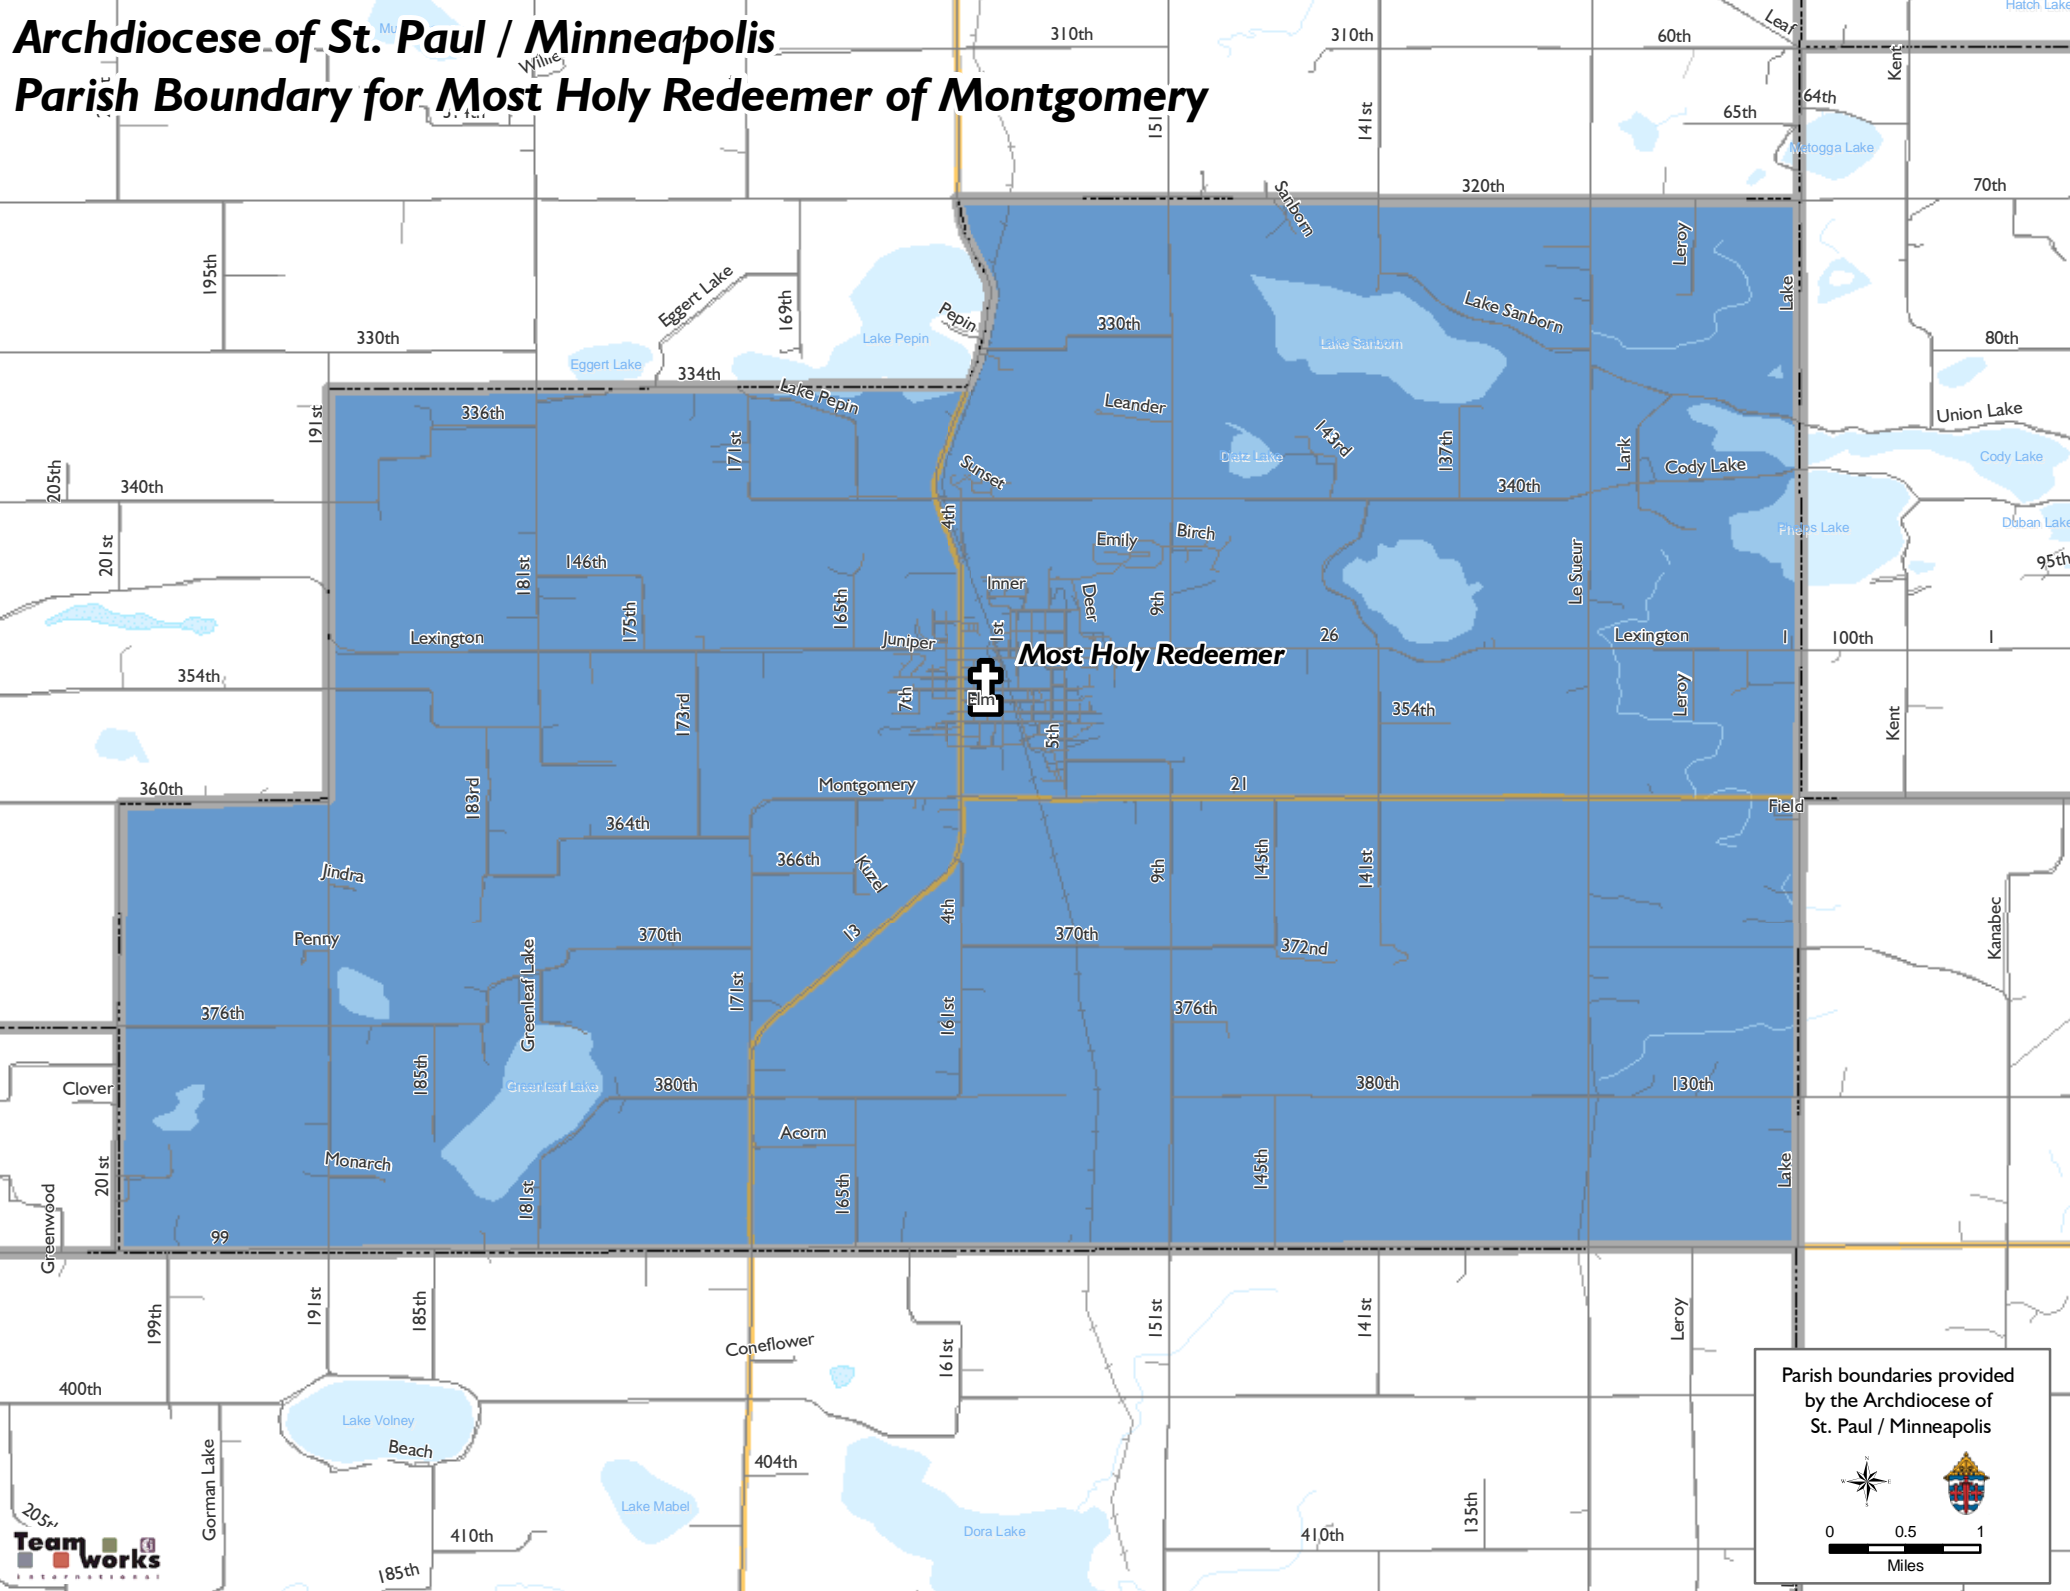

# Archdiocese of St. Paul / Minneapolis

## Parish Boundary for Most Holy Redeemer of Montgomery

Parish boundaries provided by the Archdiocese of St. Paul / Minneapolis

0 0.5 1 Miles