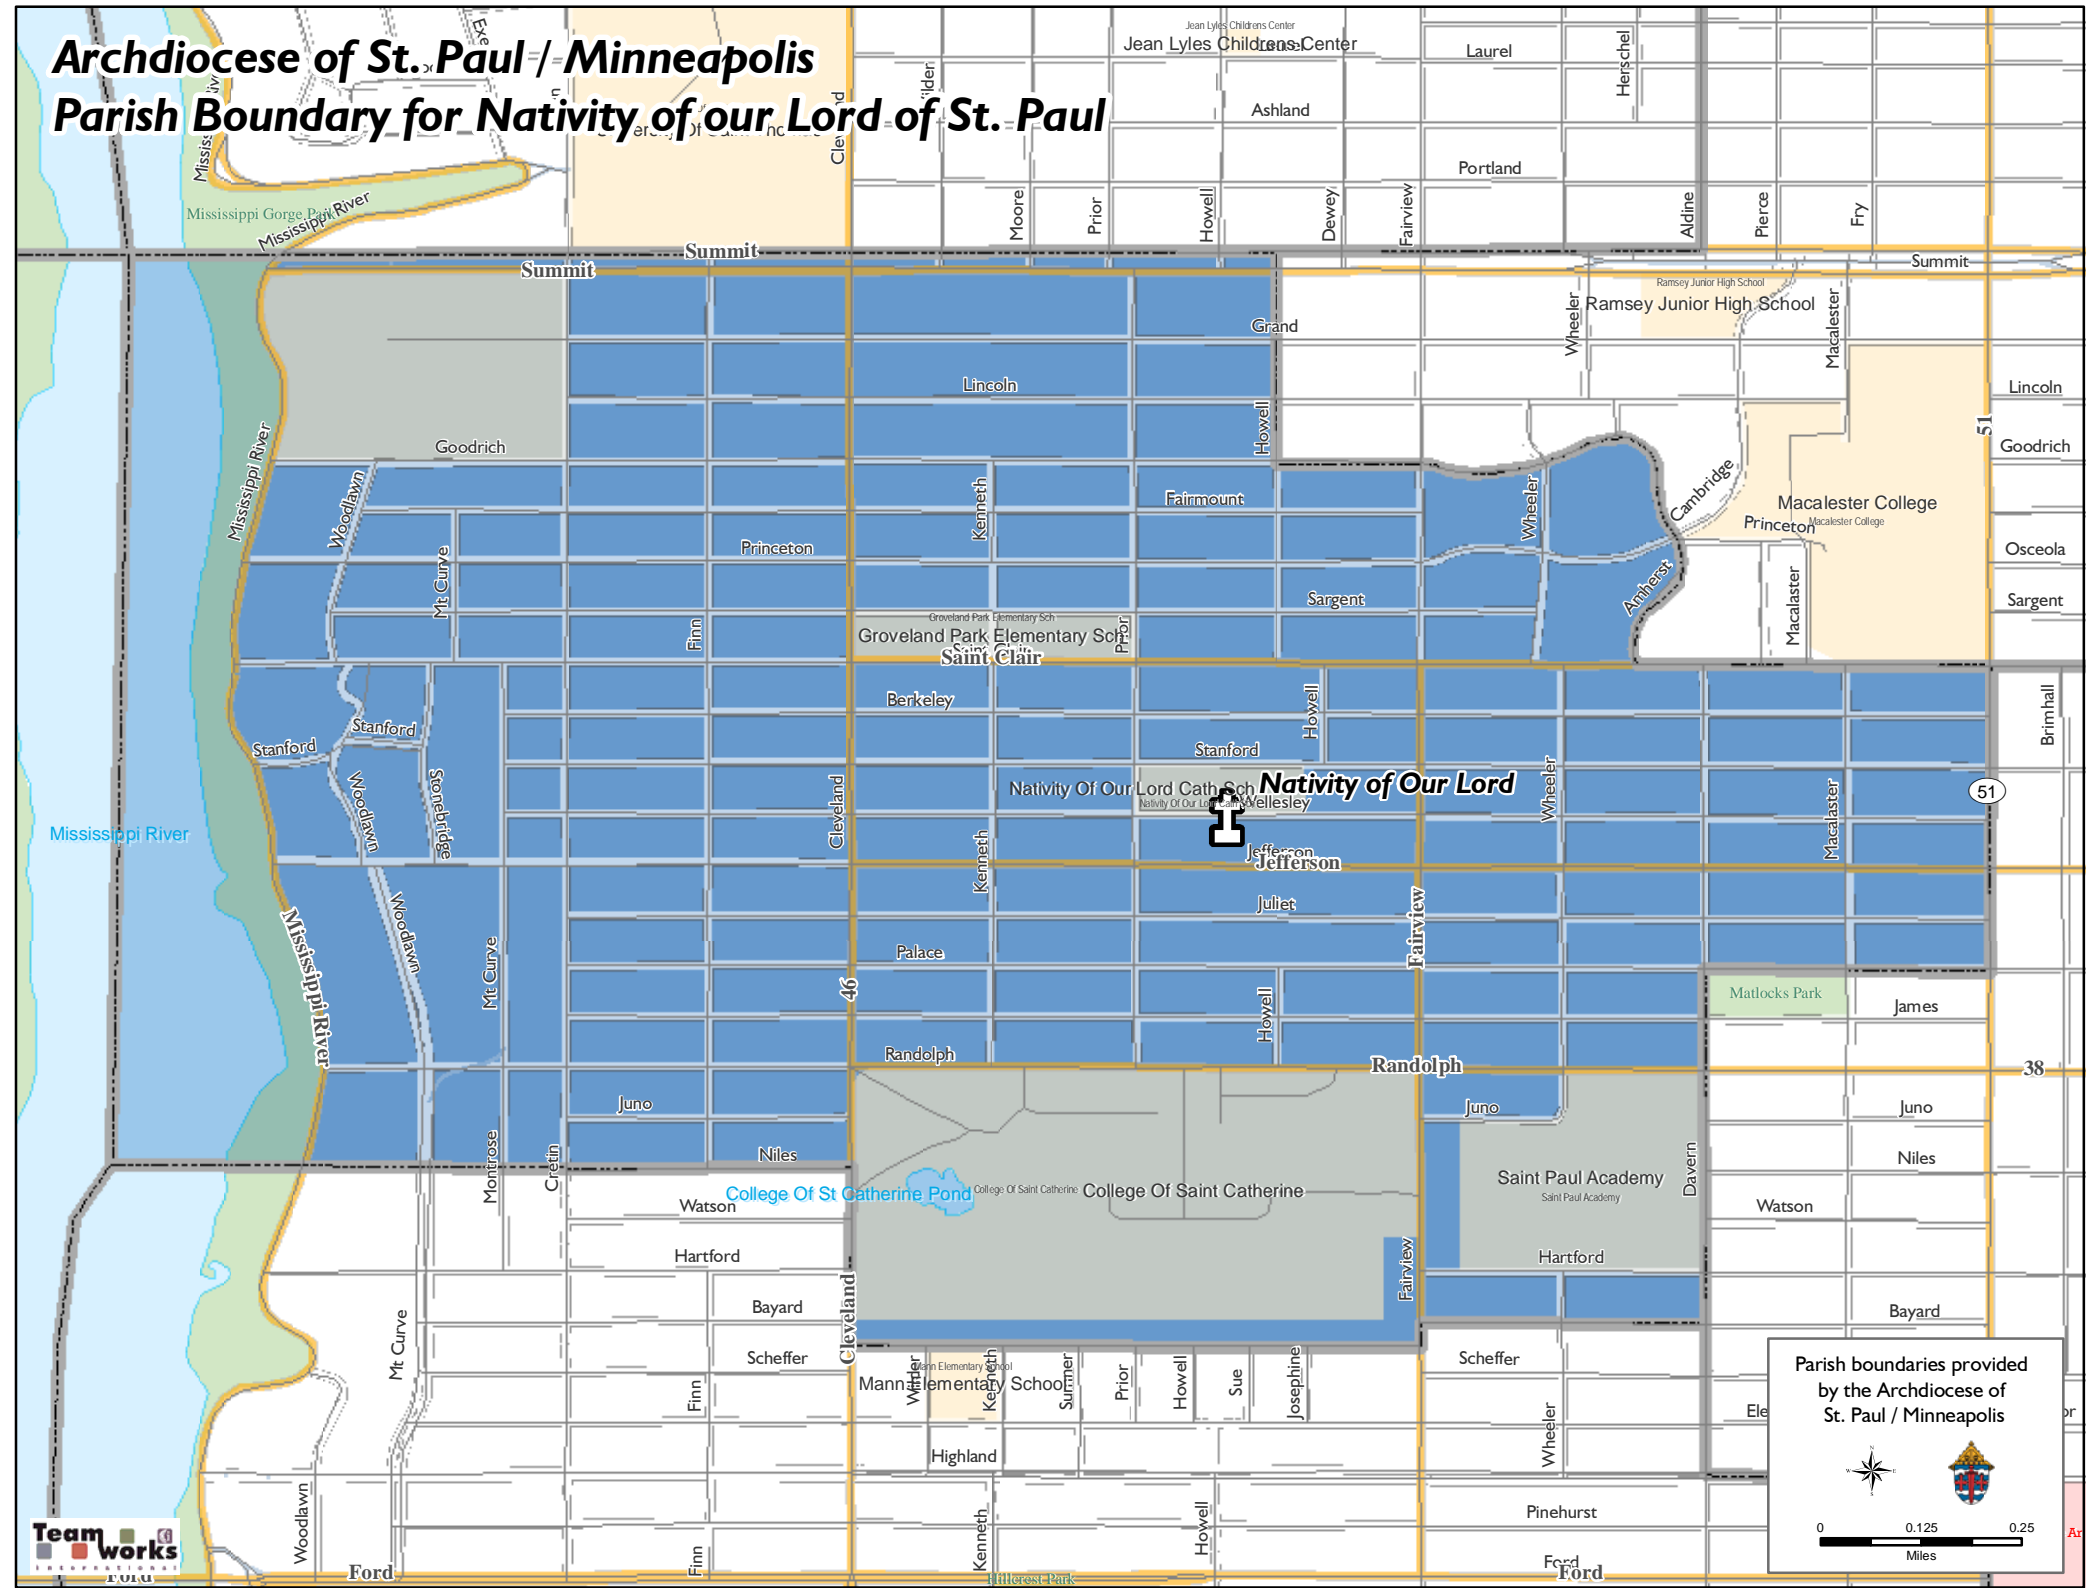

Archdiocese of St. Paul / Minneapolis Parish Boundary for Nativity of our Lord of St. Paul

Parish boundaries provided by the Archdiocese of St. Paul / Minneapolis

0 0.125 0.25 Miles