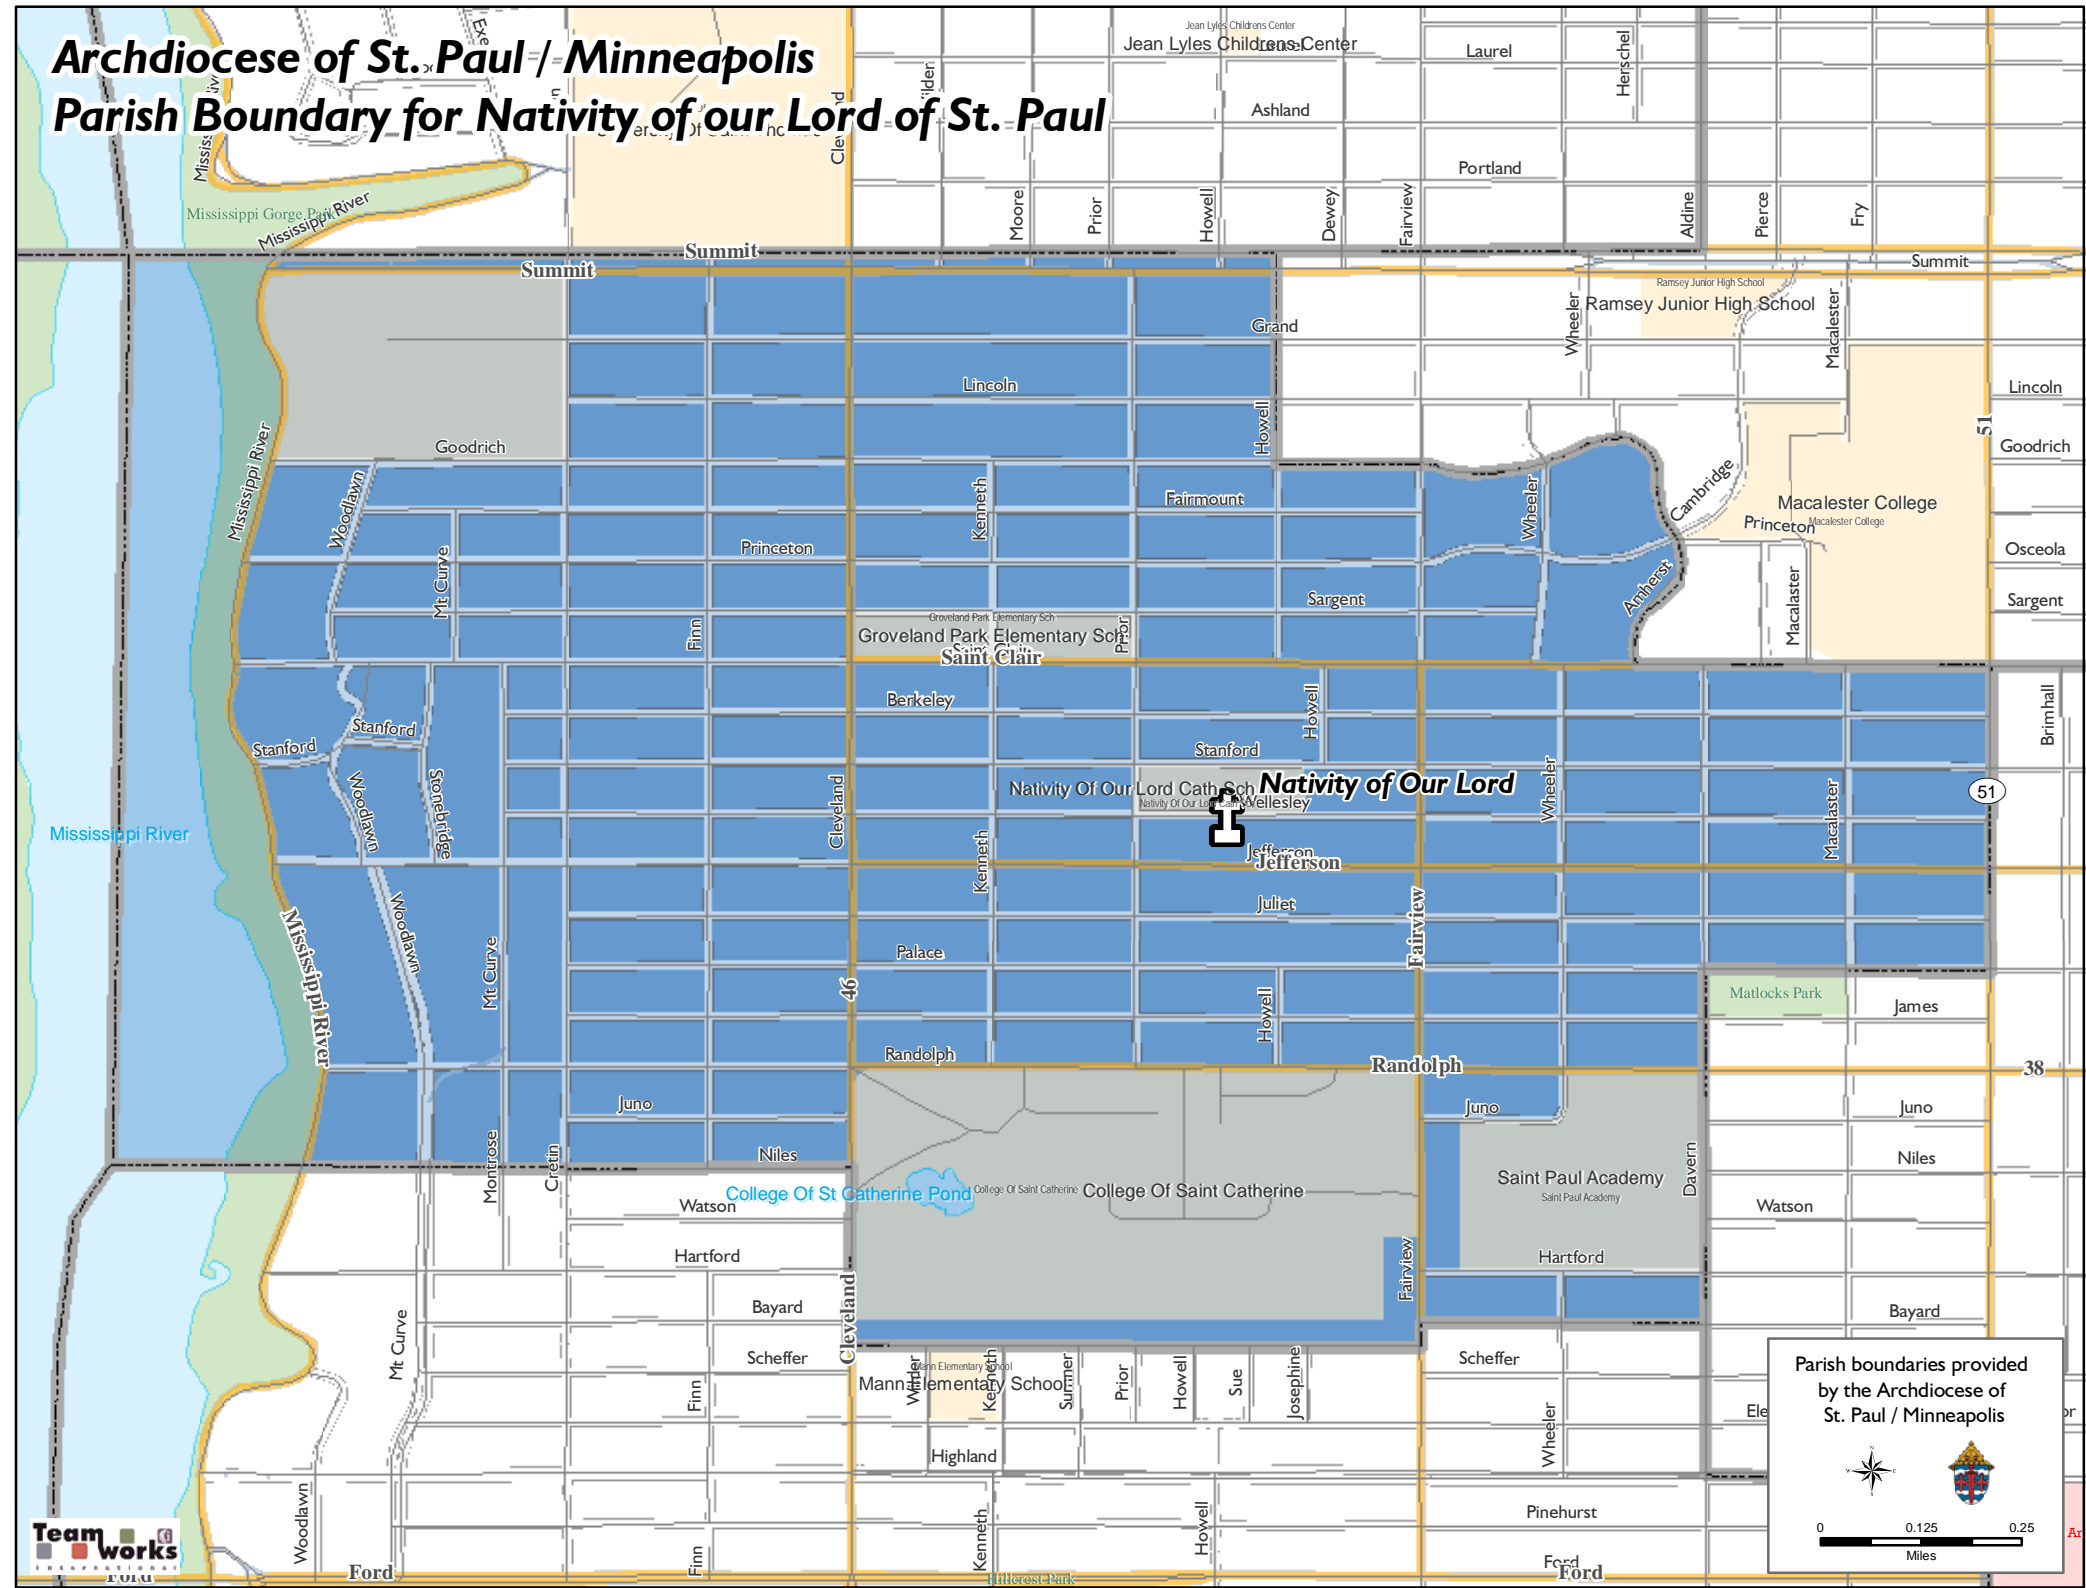

# Archdiocese of St. Paul / Minneapolis Parish Boundary for Nativity of our Lord of St. Paul

Parish boundaries provided by the Archdiocese of St. Paul / Minneapolis

0 0.125 0.25 Miles