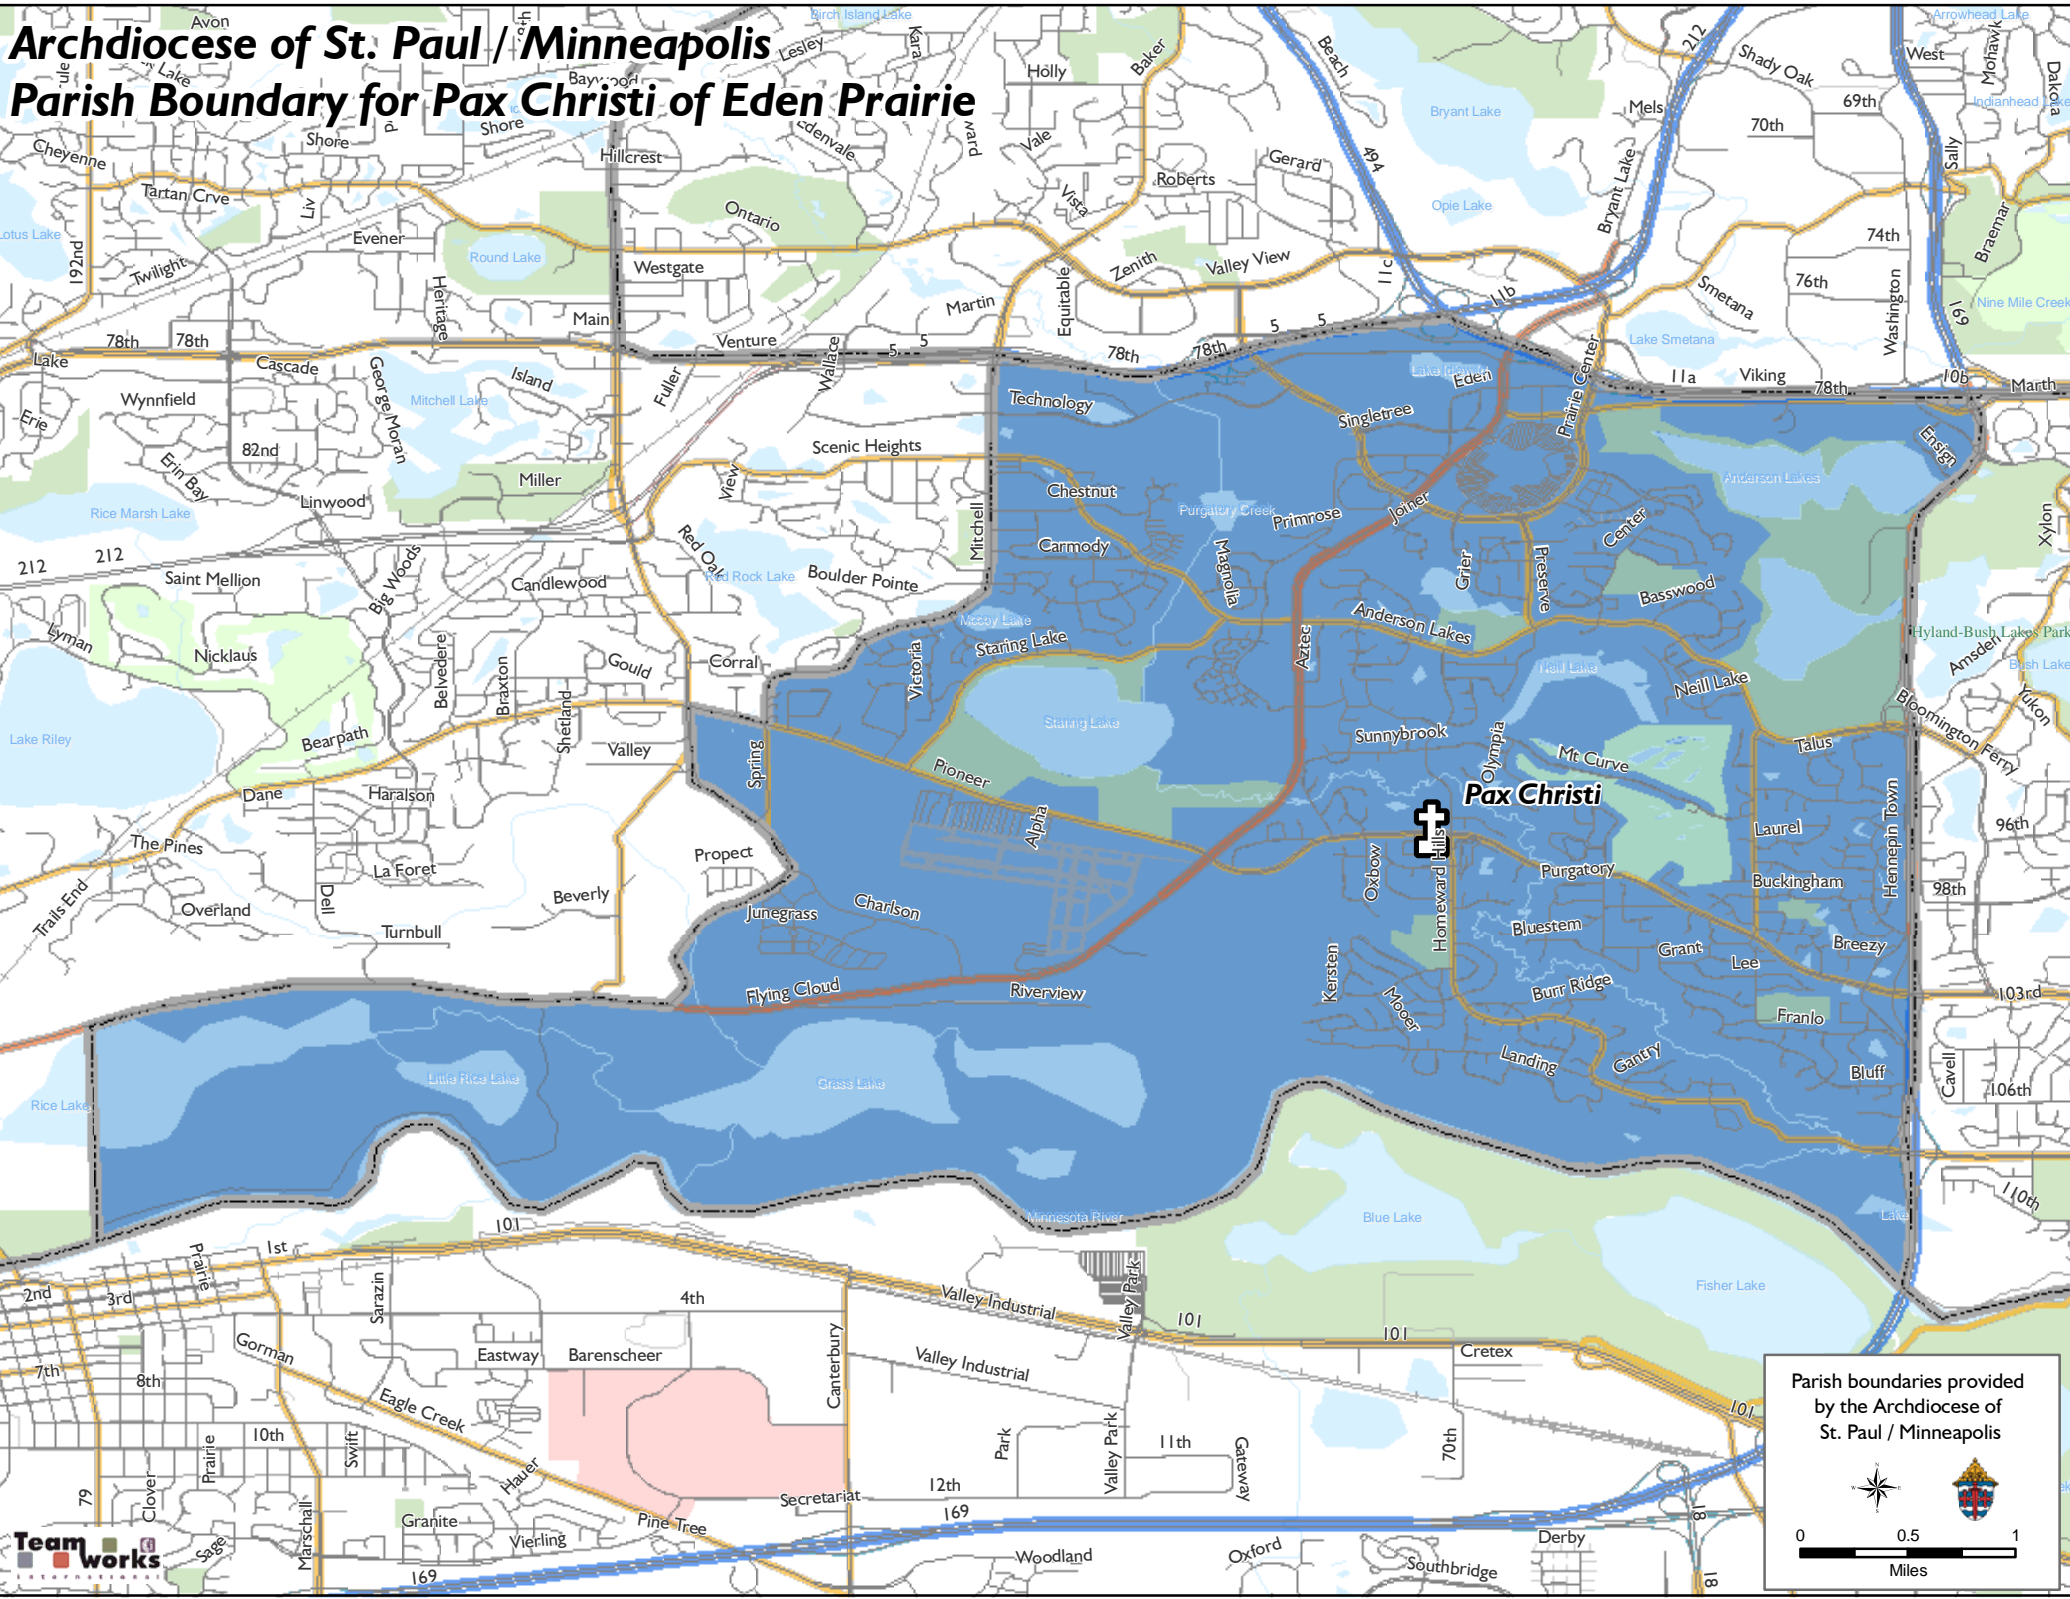

# Archdiocese of St. Paul / Minneapolis

## Parish Boundary for Pax Christi of Eden Prairie

**Pax Christi**

Parish boundaries provided by the Archdiocese of St. Paul / Minneapolis

0 0.5 1  
Miles