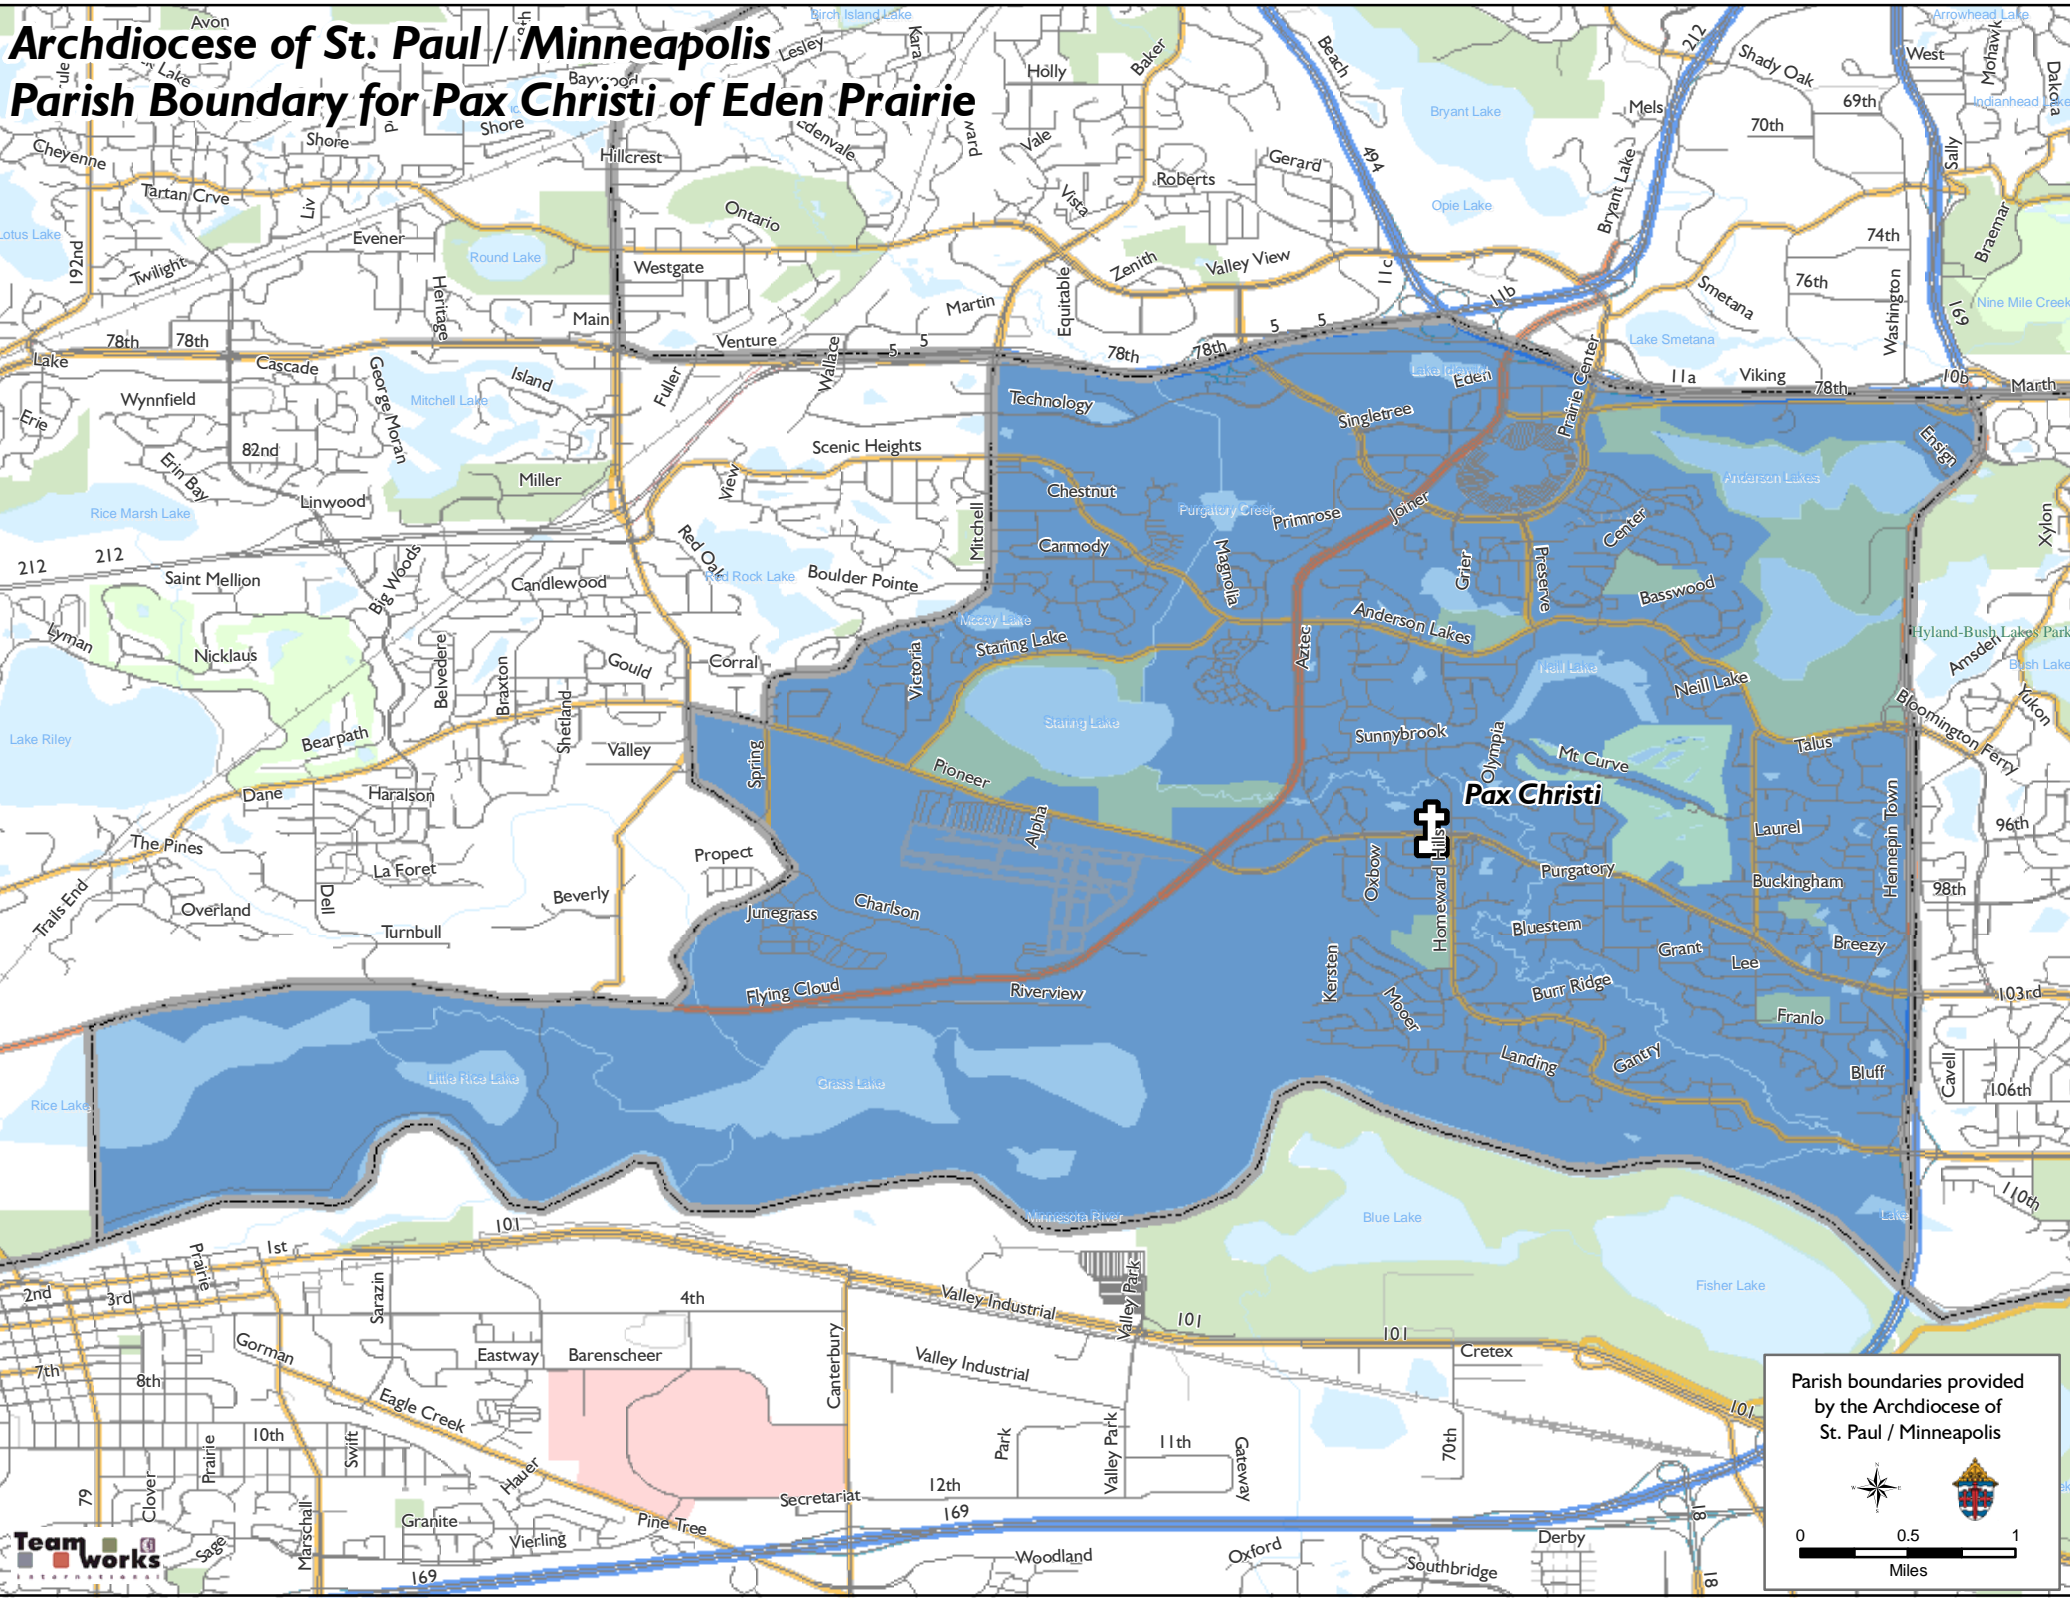

Archdiocese of St. Paul / Minneapolis

Parish Boundary for Pax Christi of Eden Prairie

Parish boundaries provided by the Archdiocese of St. Paul / Minneapolis

0 0.5 1
Miles