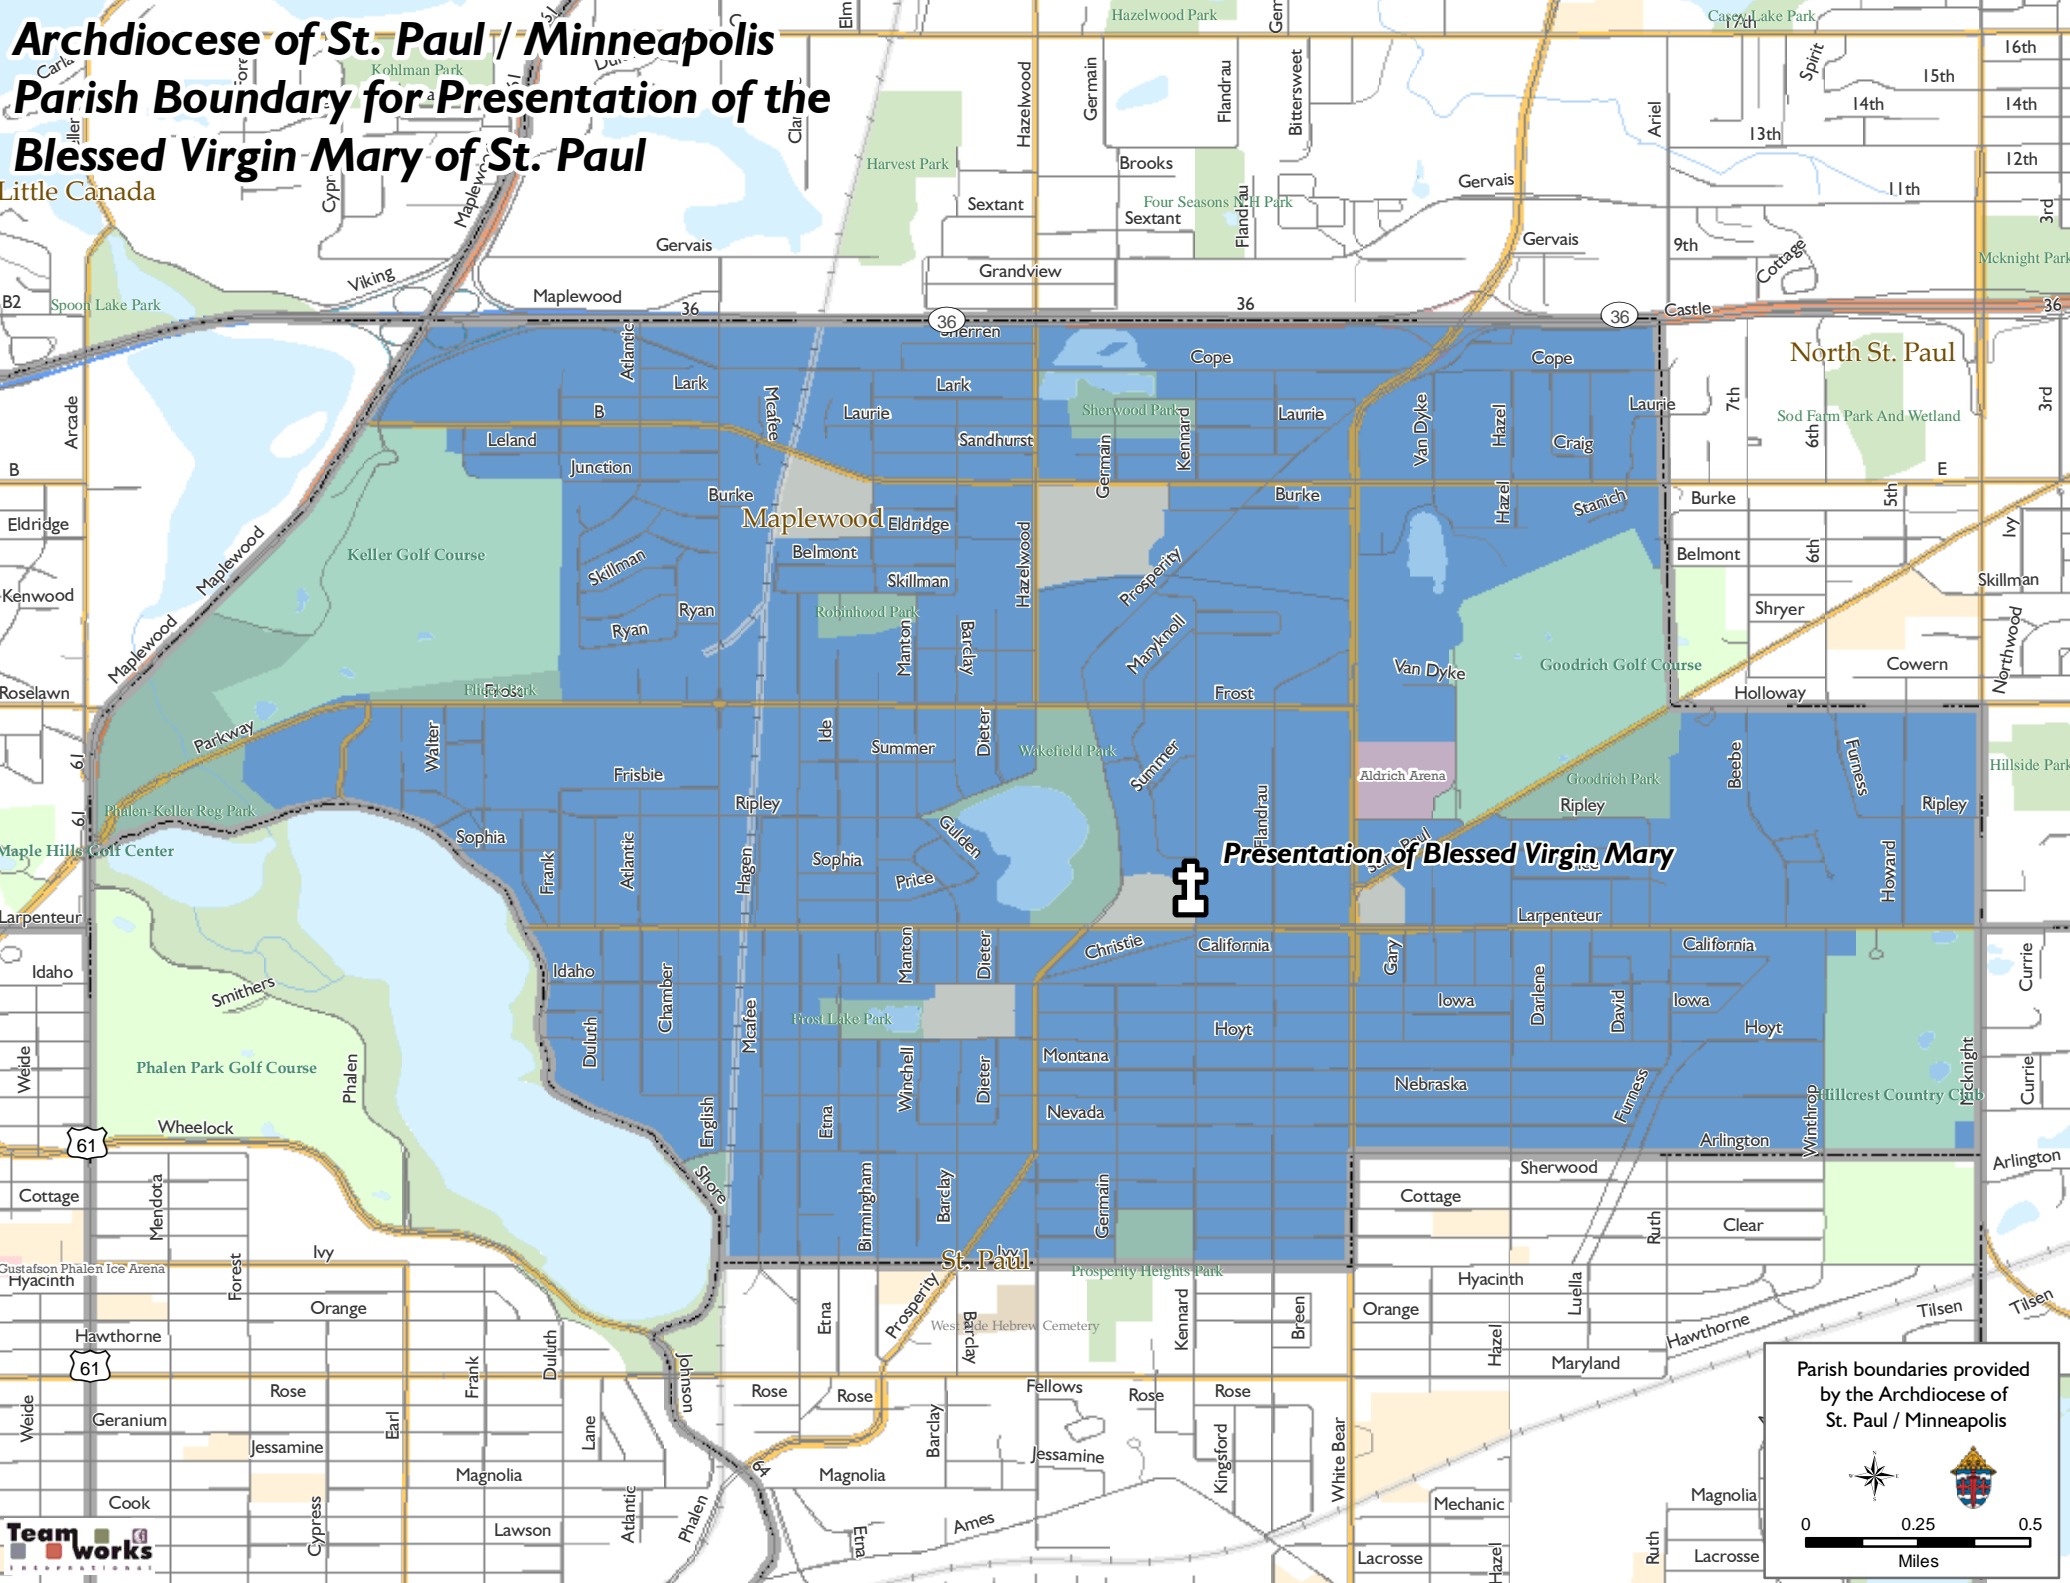

Archdiocese of St. Paul / Minneapolis Parish Boundary for Presentation of the Blessed Virgin Mary of St. Paul

Little Canada

Presentation of Blessed Virgin Mary

Parish boundaries provided by the Archdiocese of St. Paul / Minneapolis

0 0.25 0.5
Miles