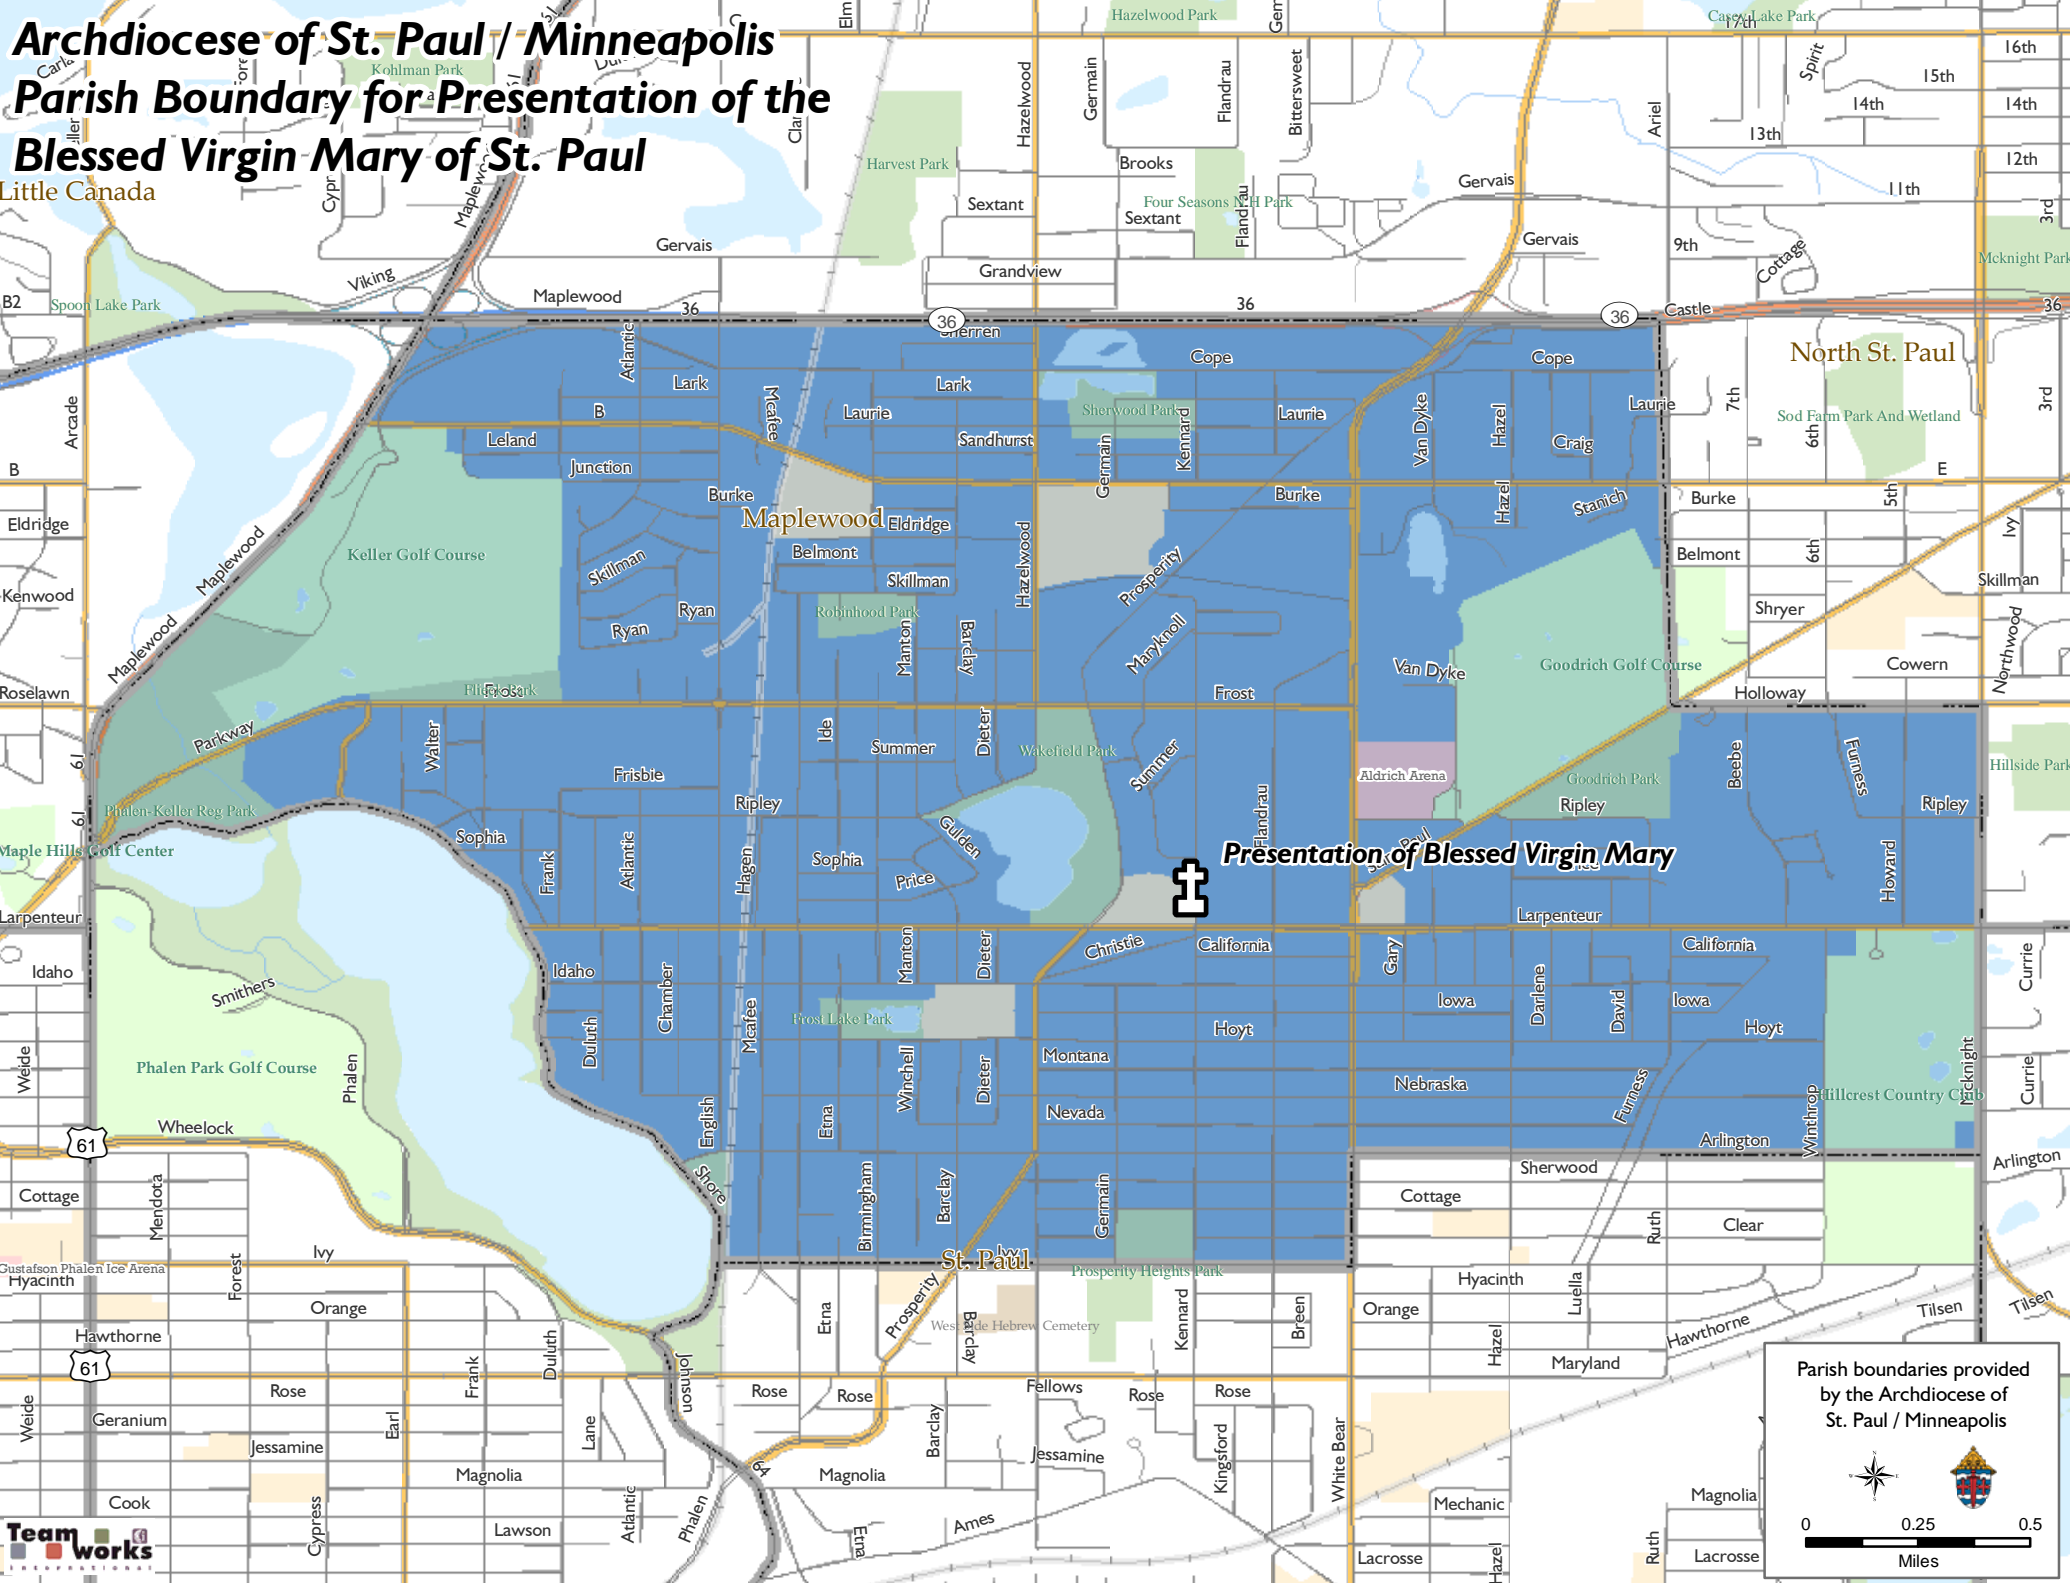

# Archdiocese of St. Paul / Minneapolis Parish Boundary for Presentation of the Blessed Virgin Mary of St. Paul

Little Canada

**Presentation of Blessed Virgin Mary**

Parish boundaries provided by the Archdiocese of St. Paul / Minneapolis

0 0.25 0.5  
Miles