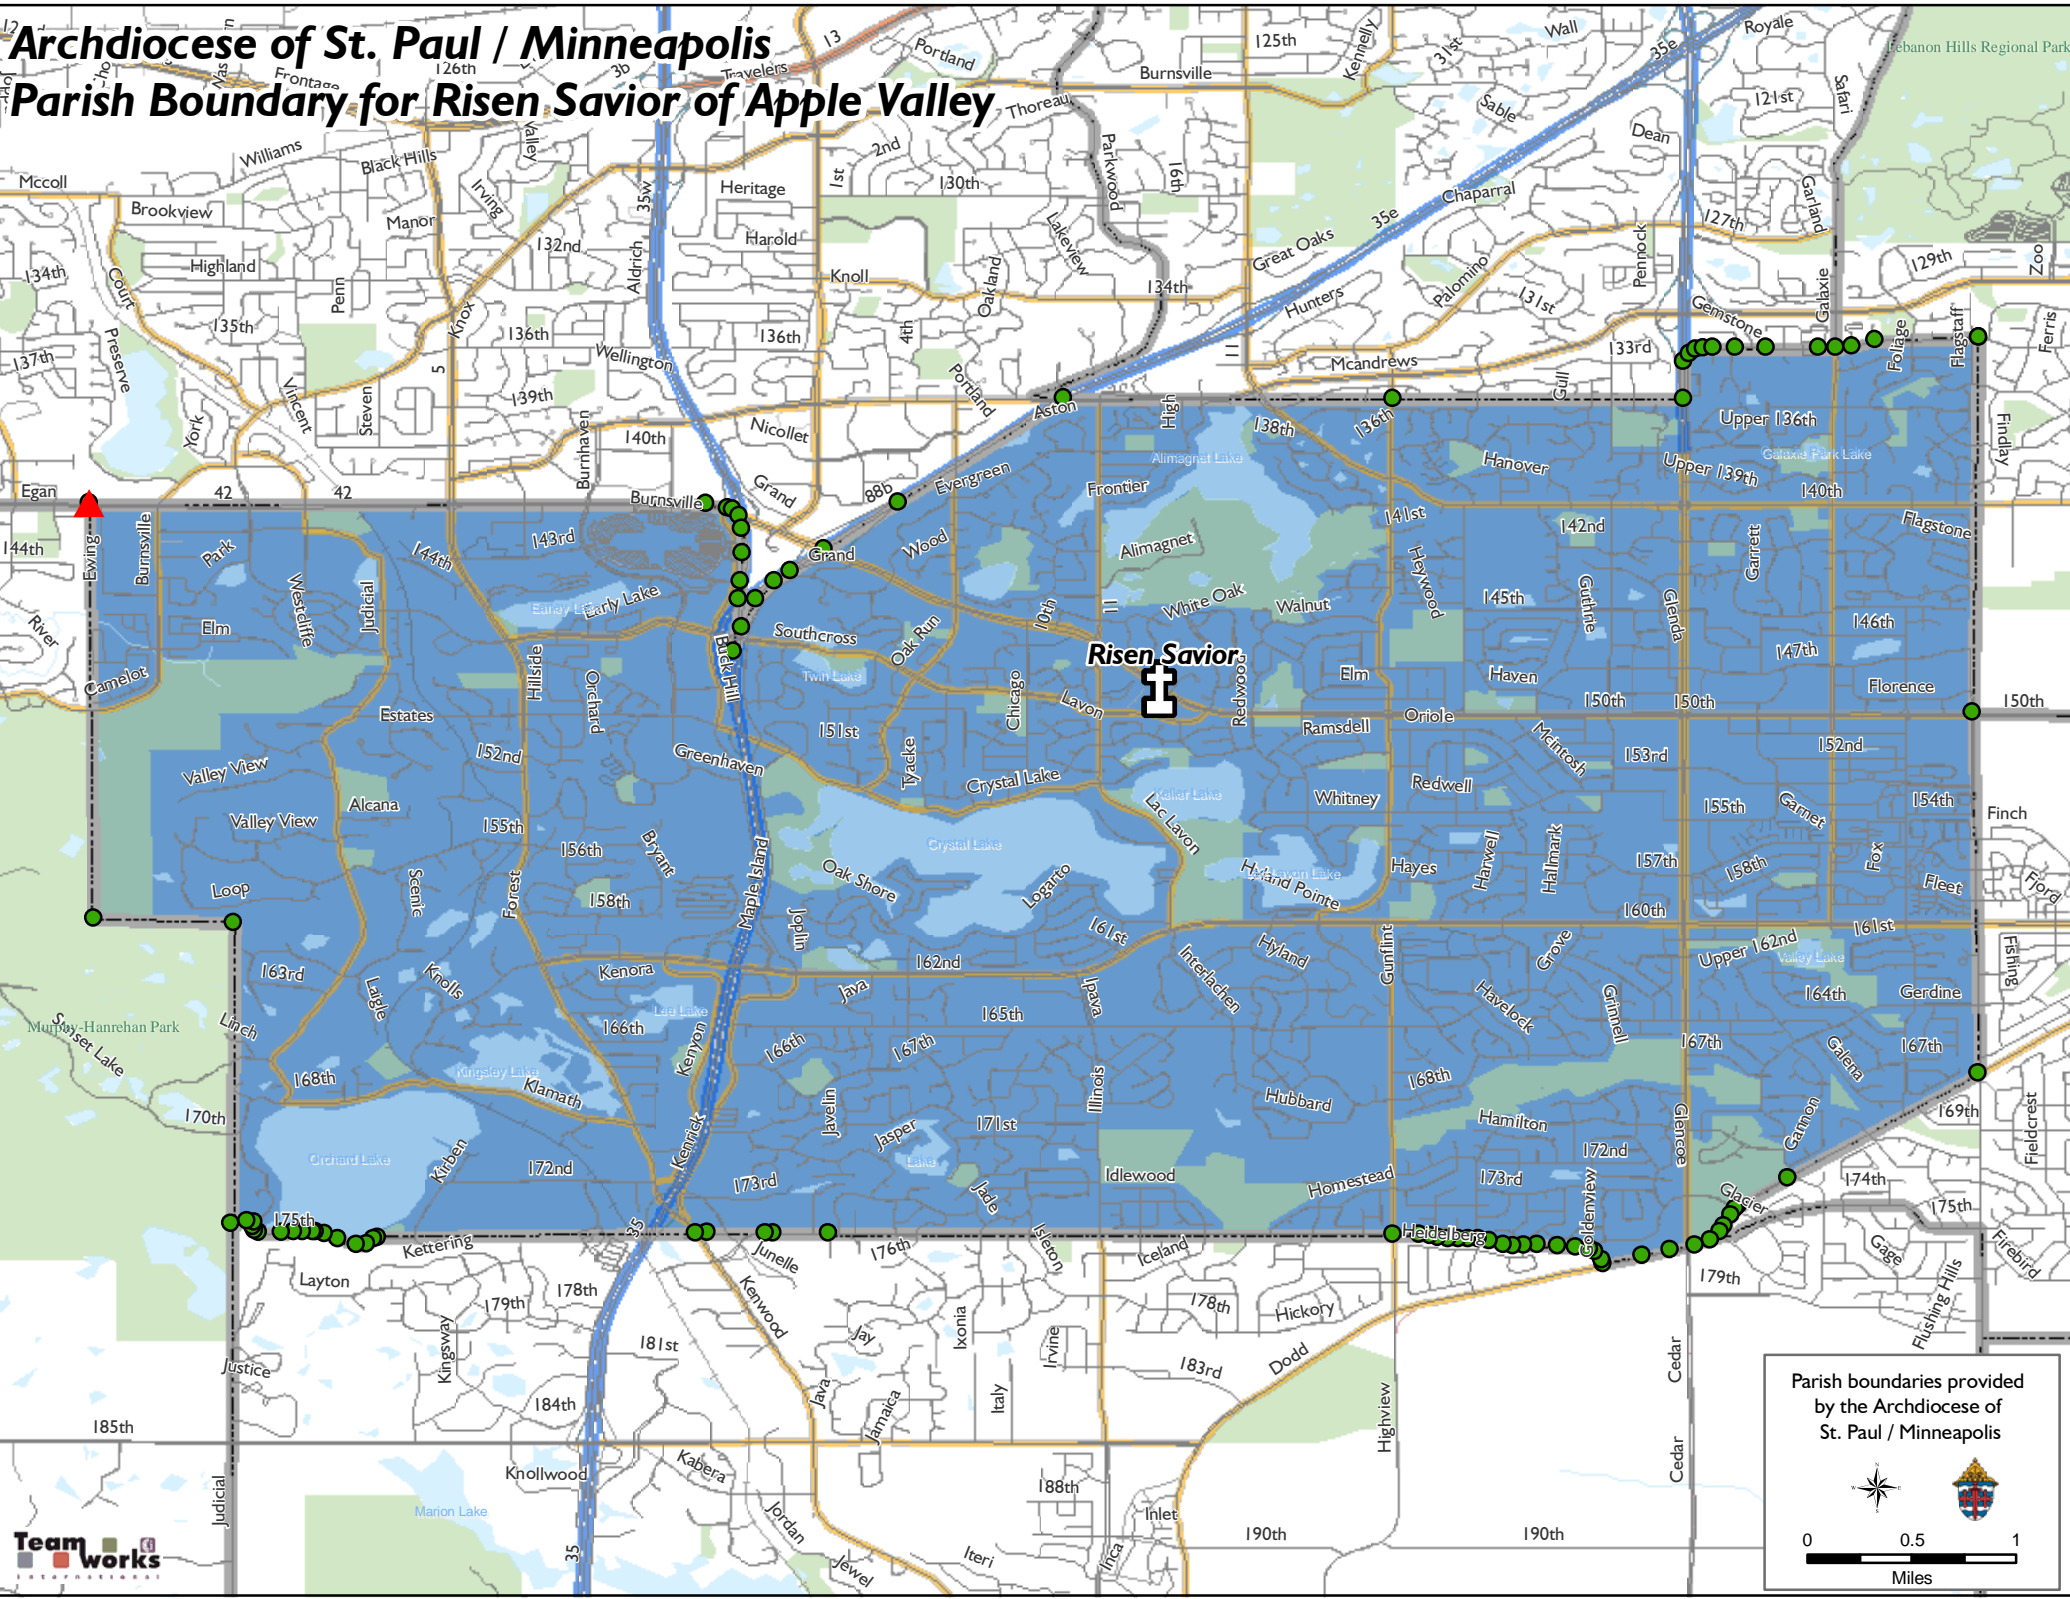

# Archdiocese of St. Paul / Minneapolis

## Parish Boundary for Risen Savior of Apple Valley

Parish boundaries provided by the Archdiocese of St. Paul / Minneapolis

0 0.5 1  
Miles