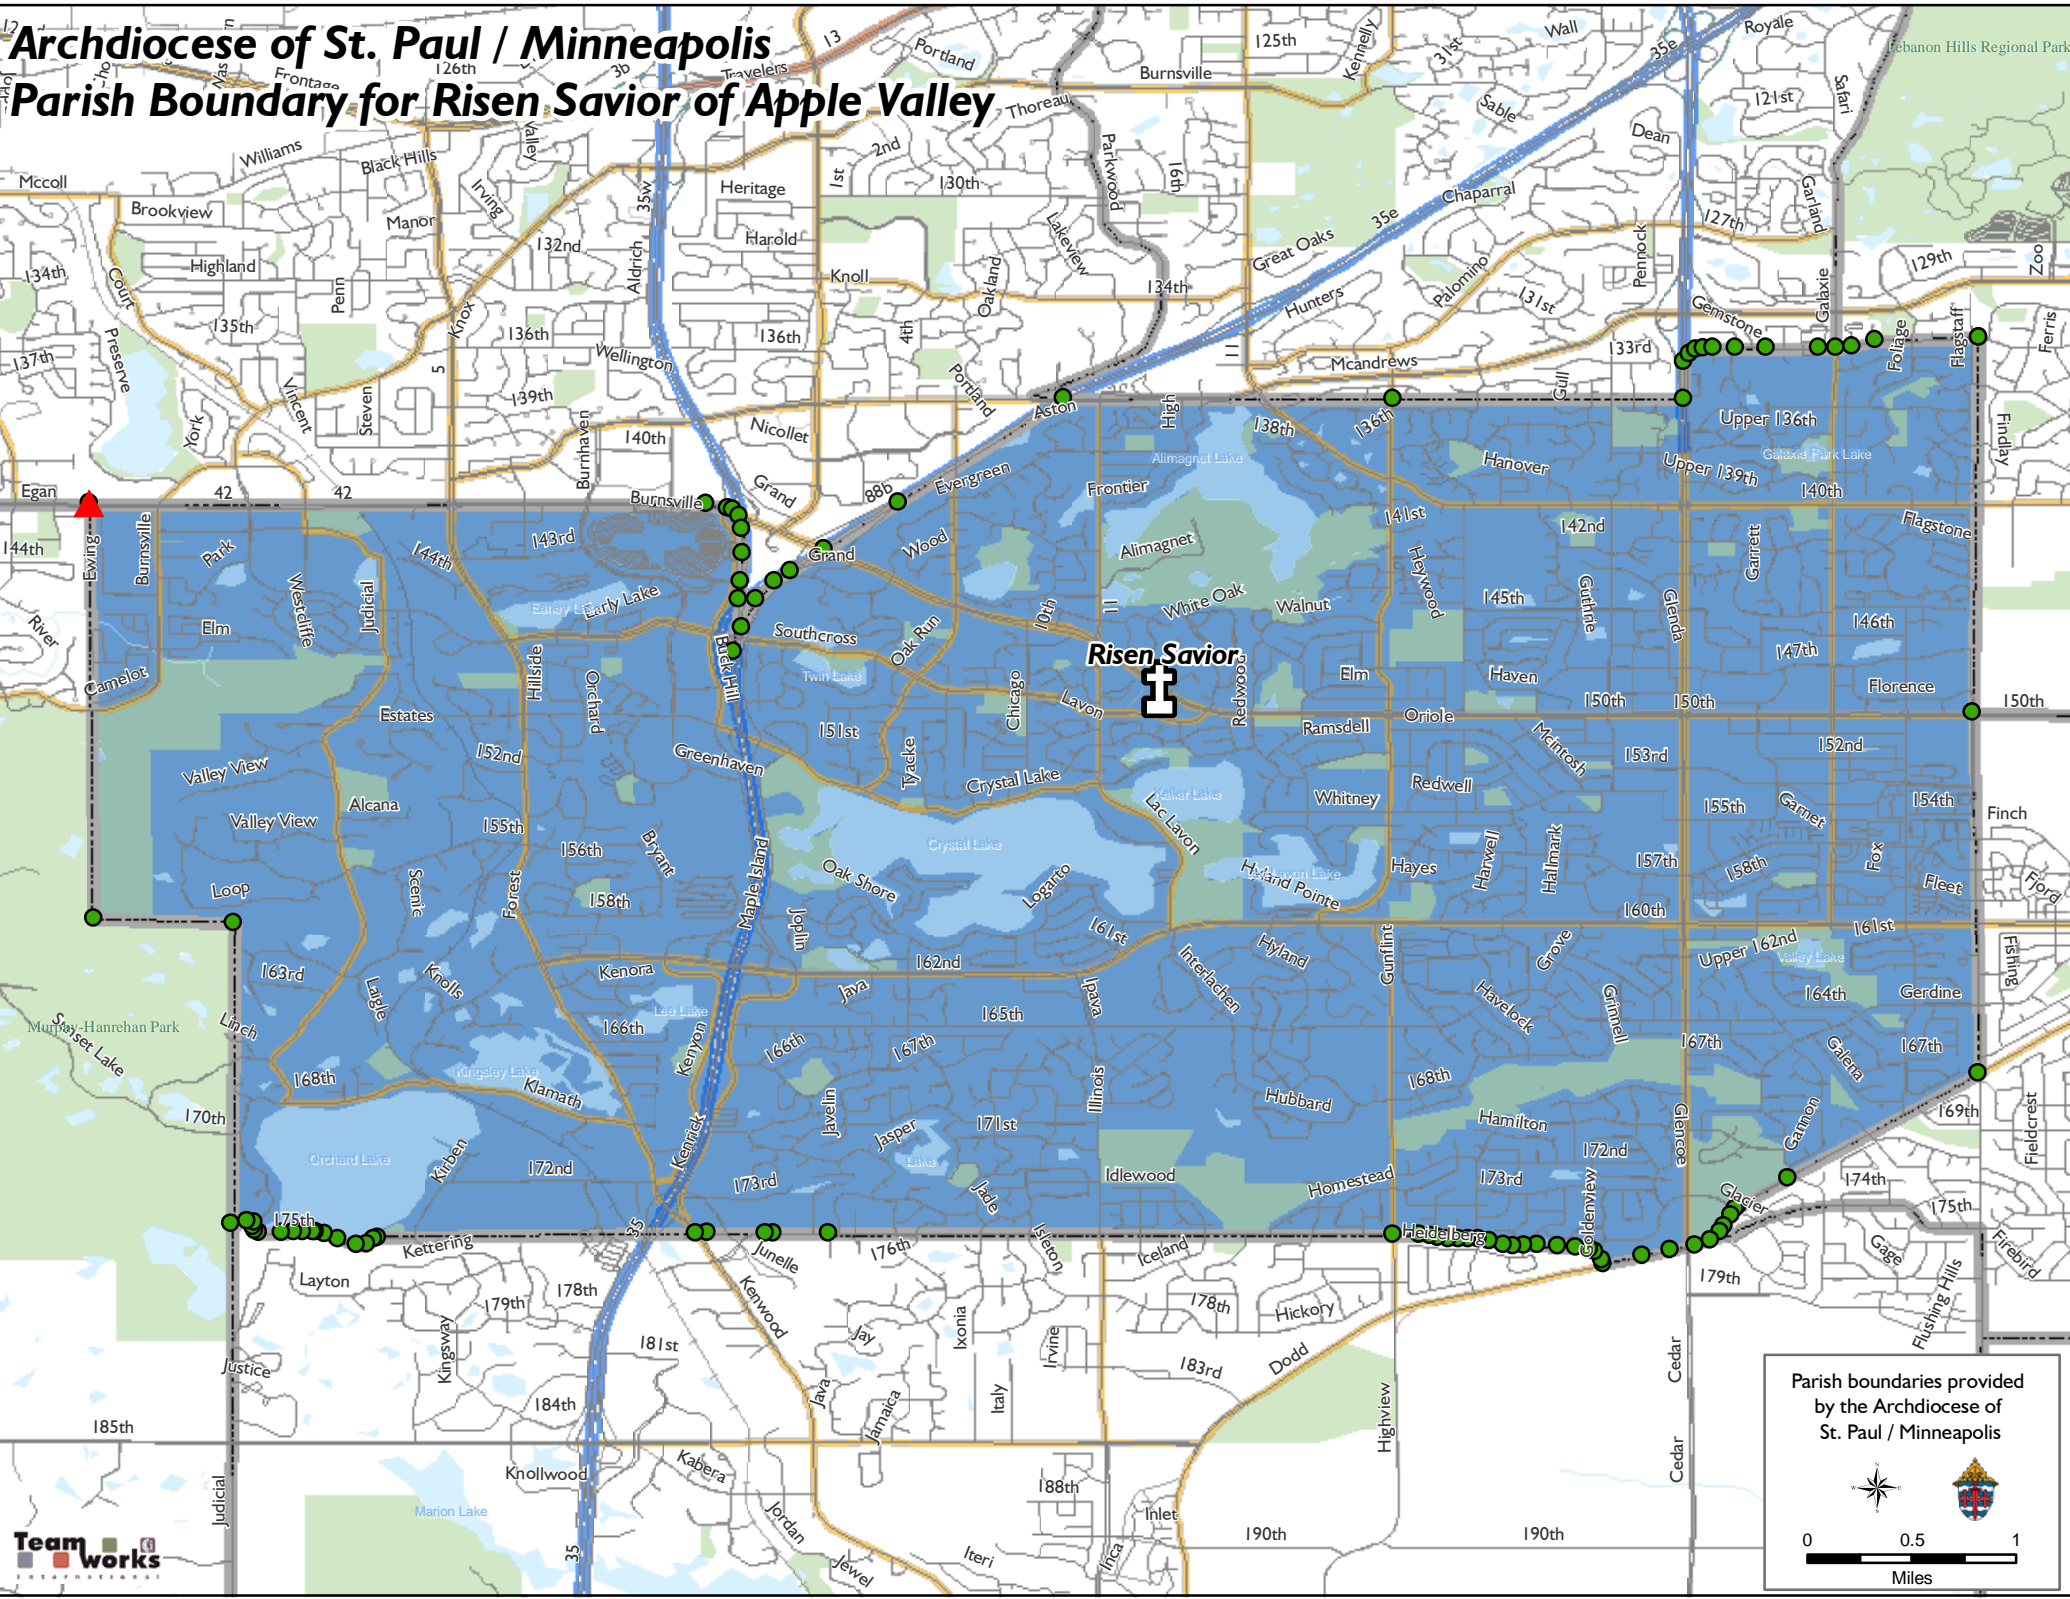

Archdiocese of St. Paul / Minneapolis

Parish Boundary for Risen Savior of Apple Valley

Parish boundaries provided by the Archdiocese of St. Paul / Minneapolis

0 0.5 1
Miles