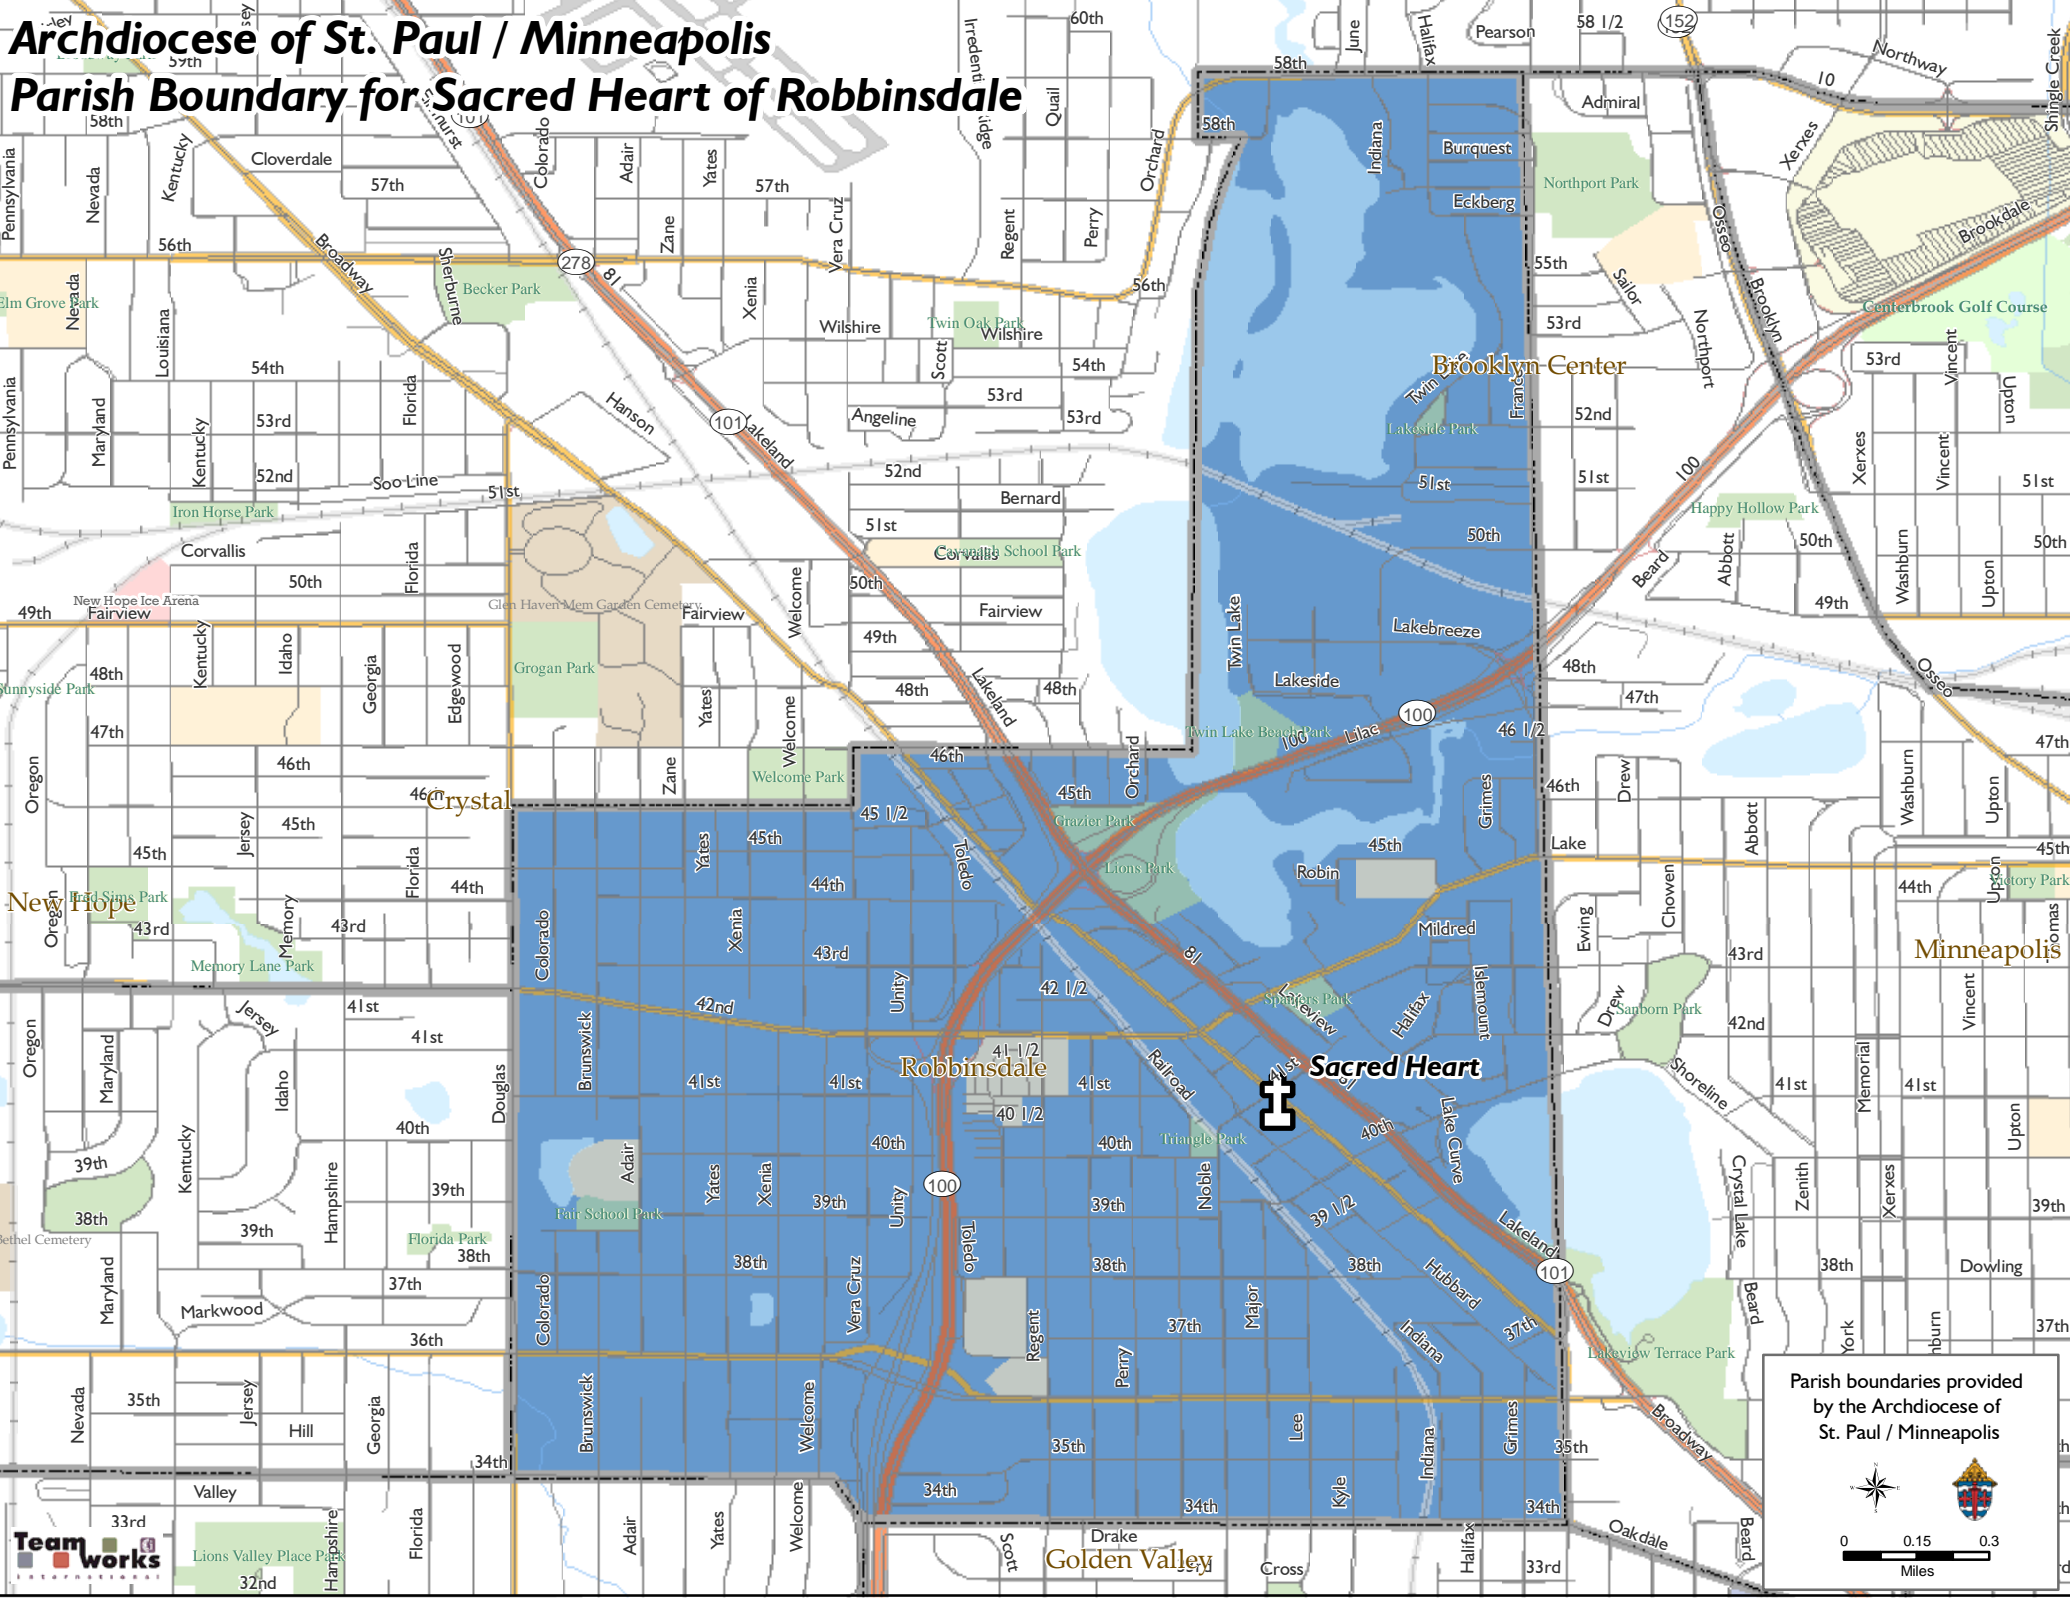

# Archdiocese of St. Paul / Minneapolis

## Parish Boundary for Sacred Heart of Robbinsdale

Parish boundaries provided by the Archdiocese of St. Paul / Minneapolis

0 0.15 0.3 Miles