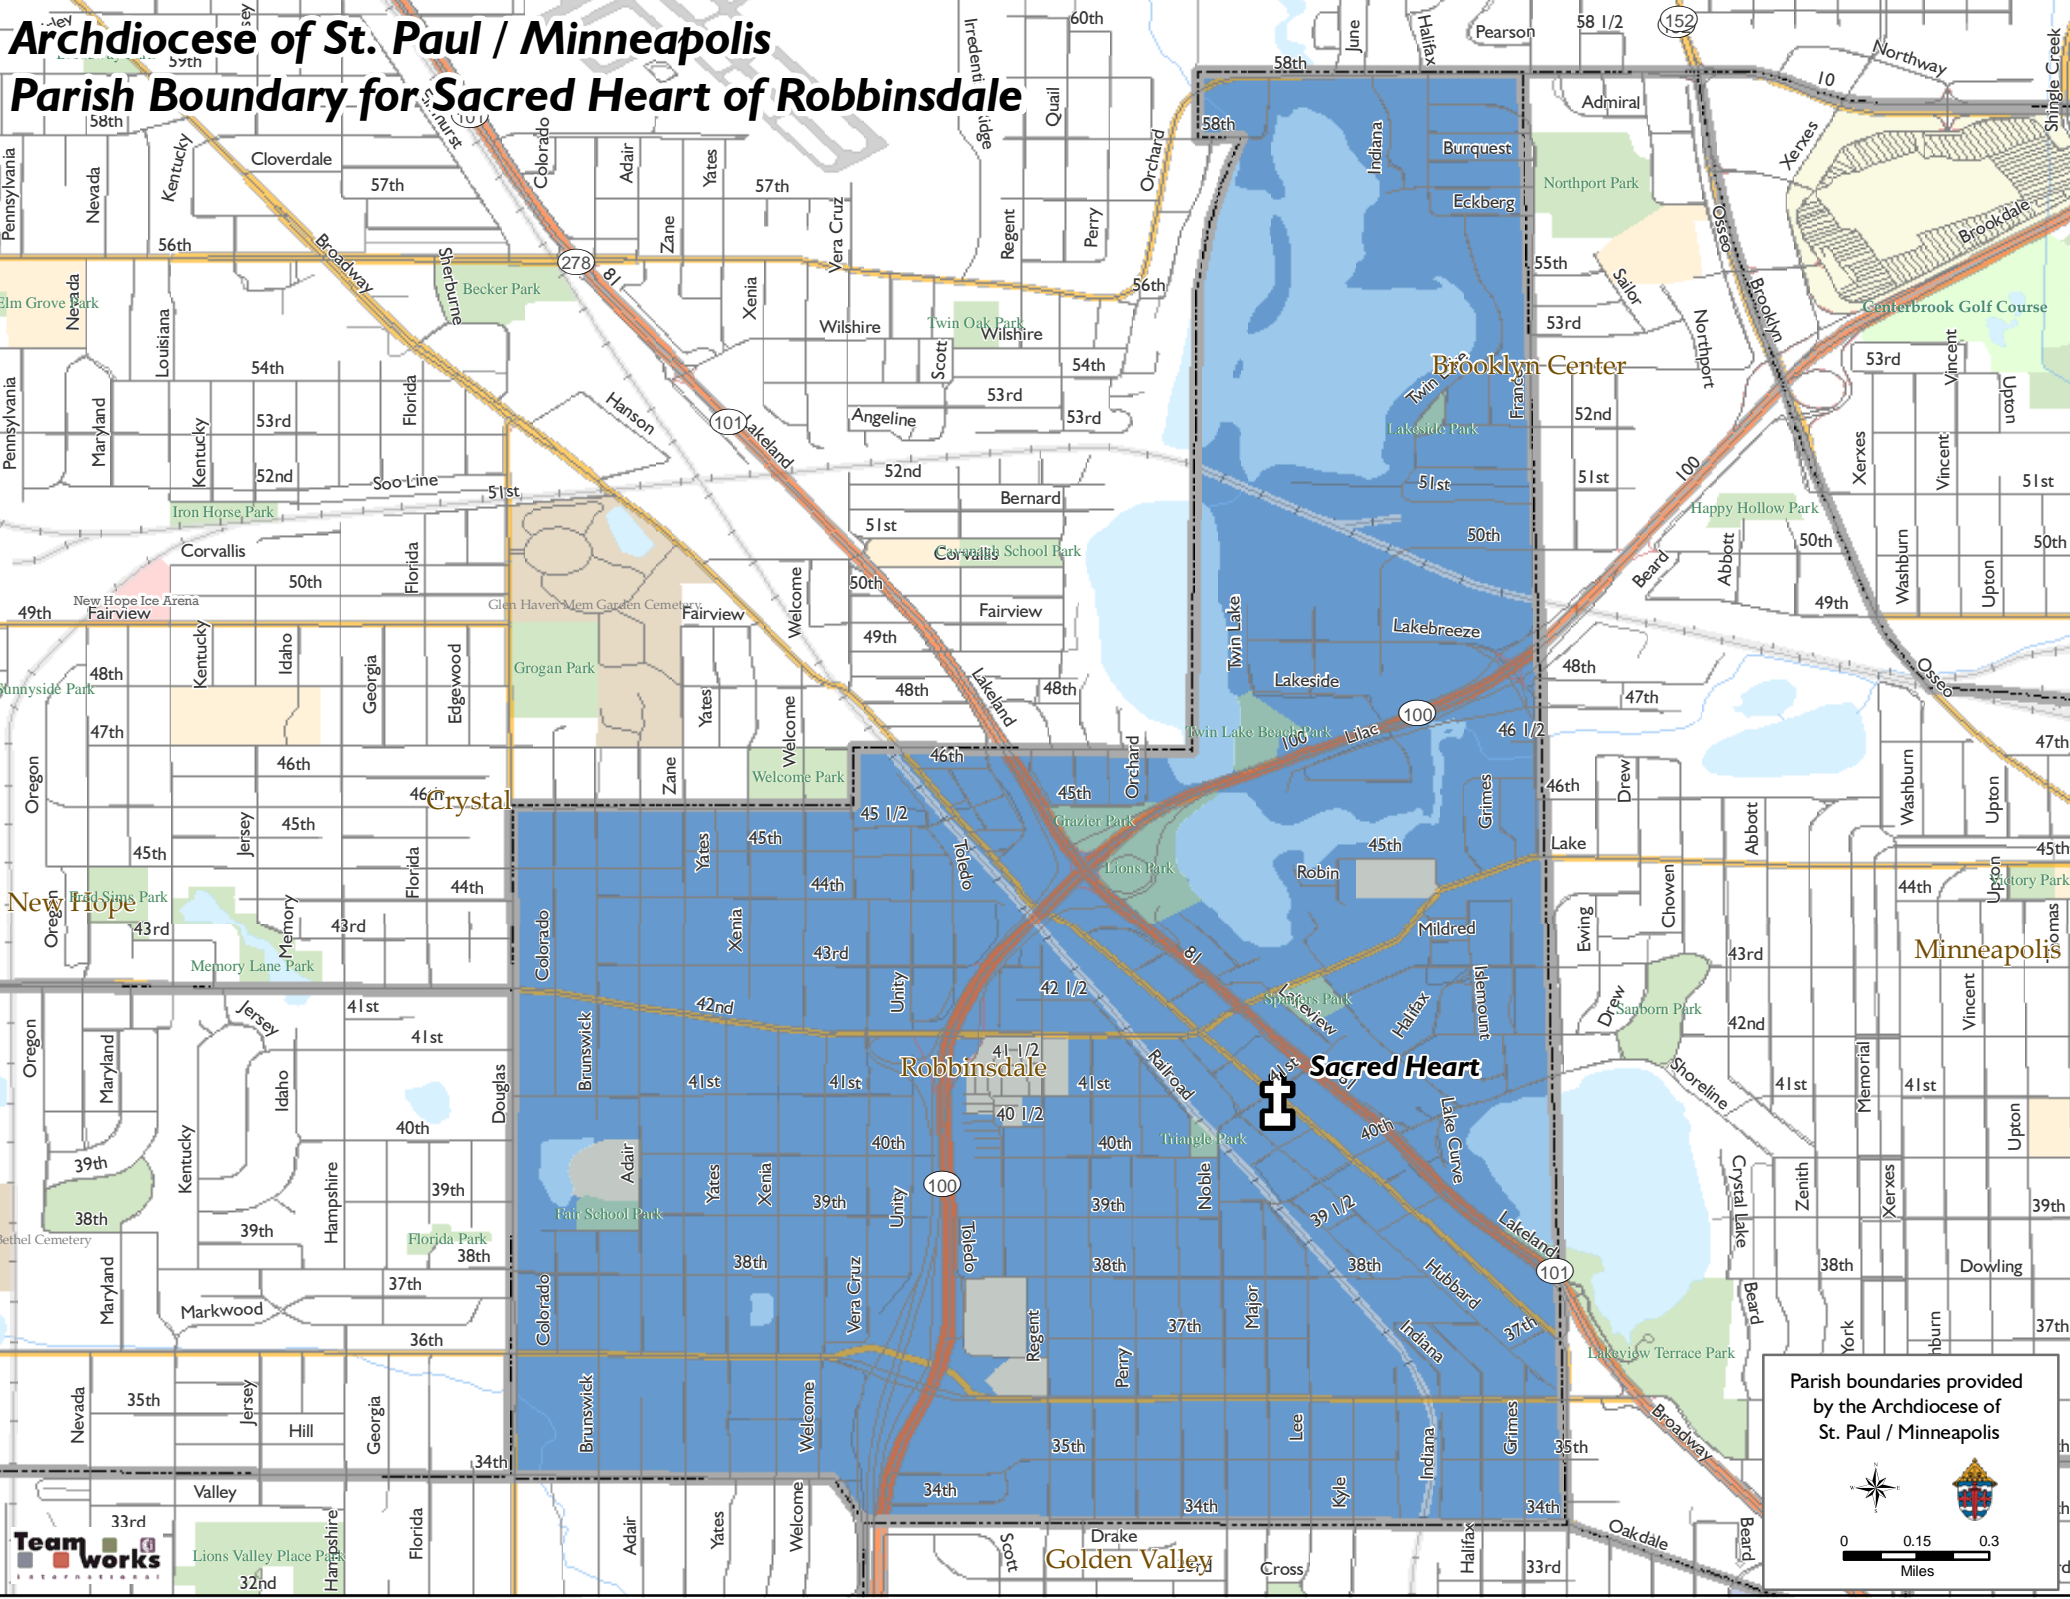

Archdiocese of St. Paul / Minneapolis

Parish Boundary for Sacred Heart of Robbinsdale

Parish boundaries provided by the Archdiocese of St. Paul / Minneapolis

0 0.15 0.3 Miles