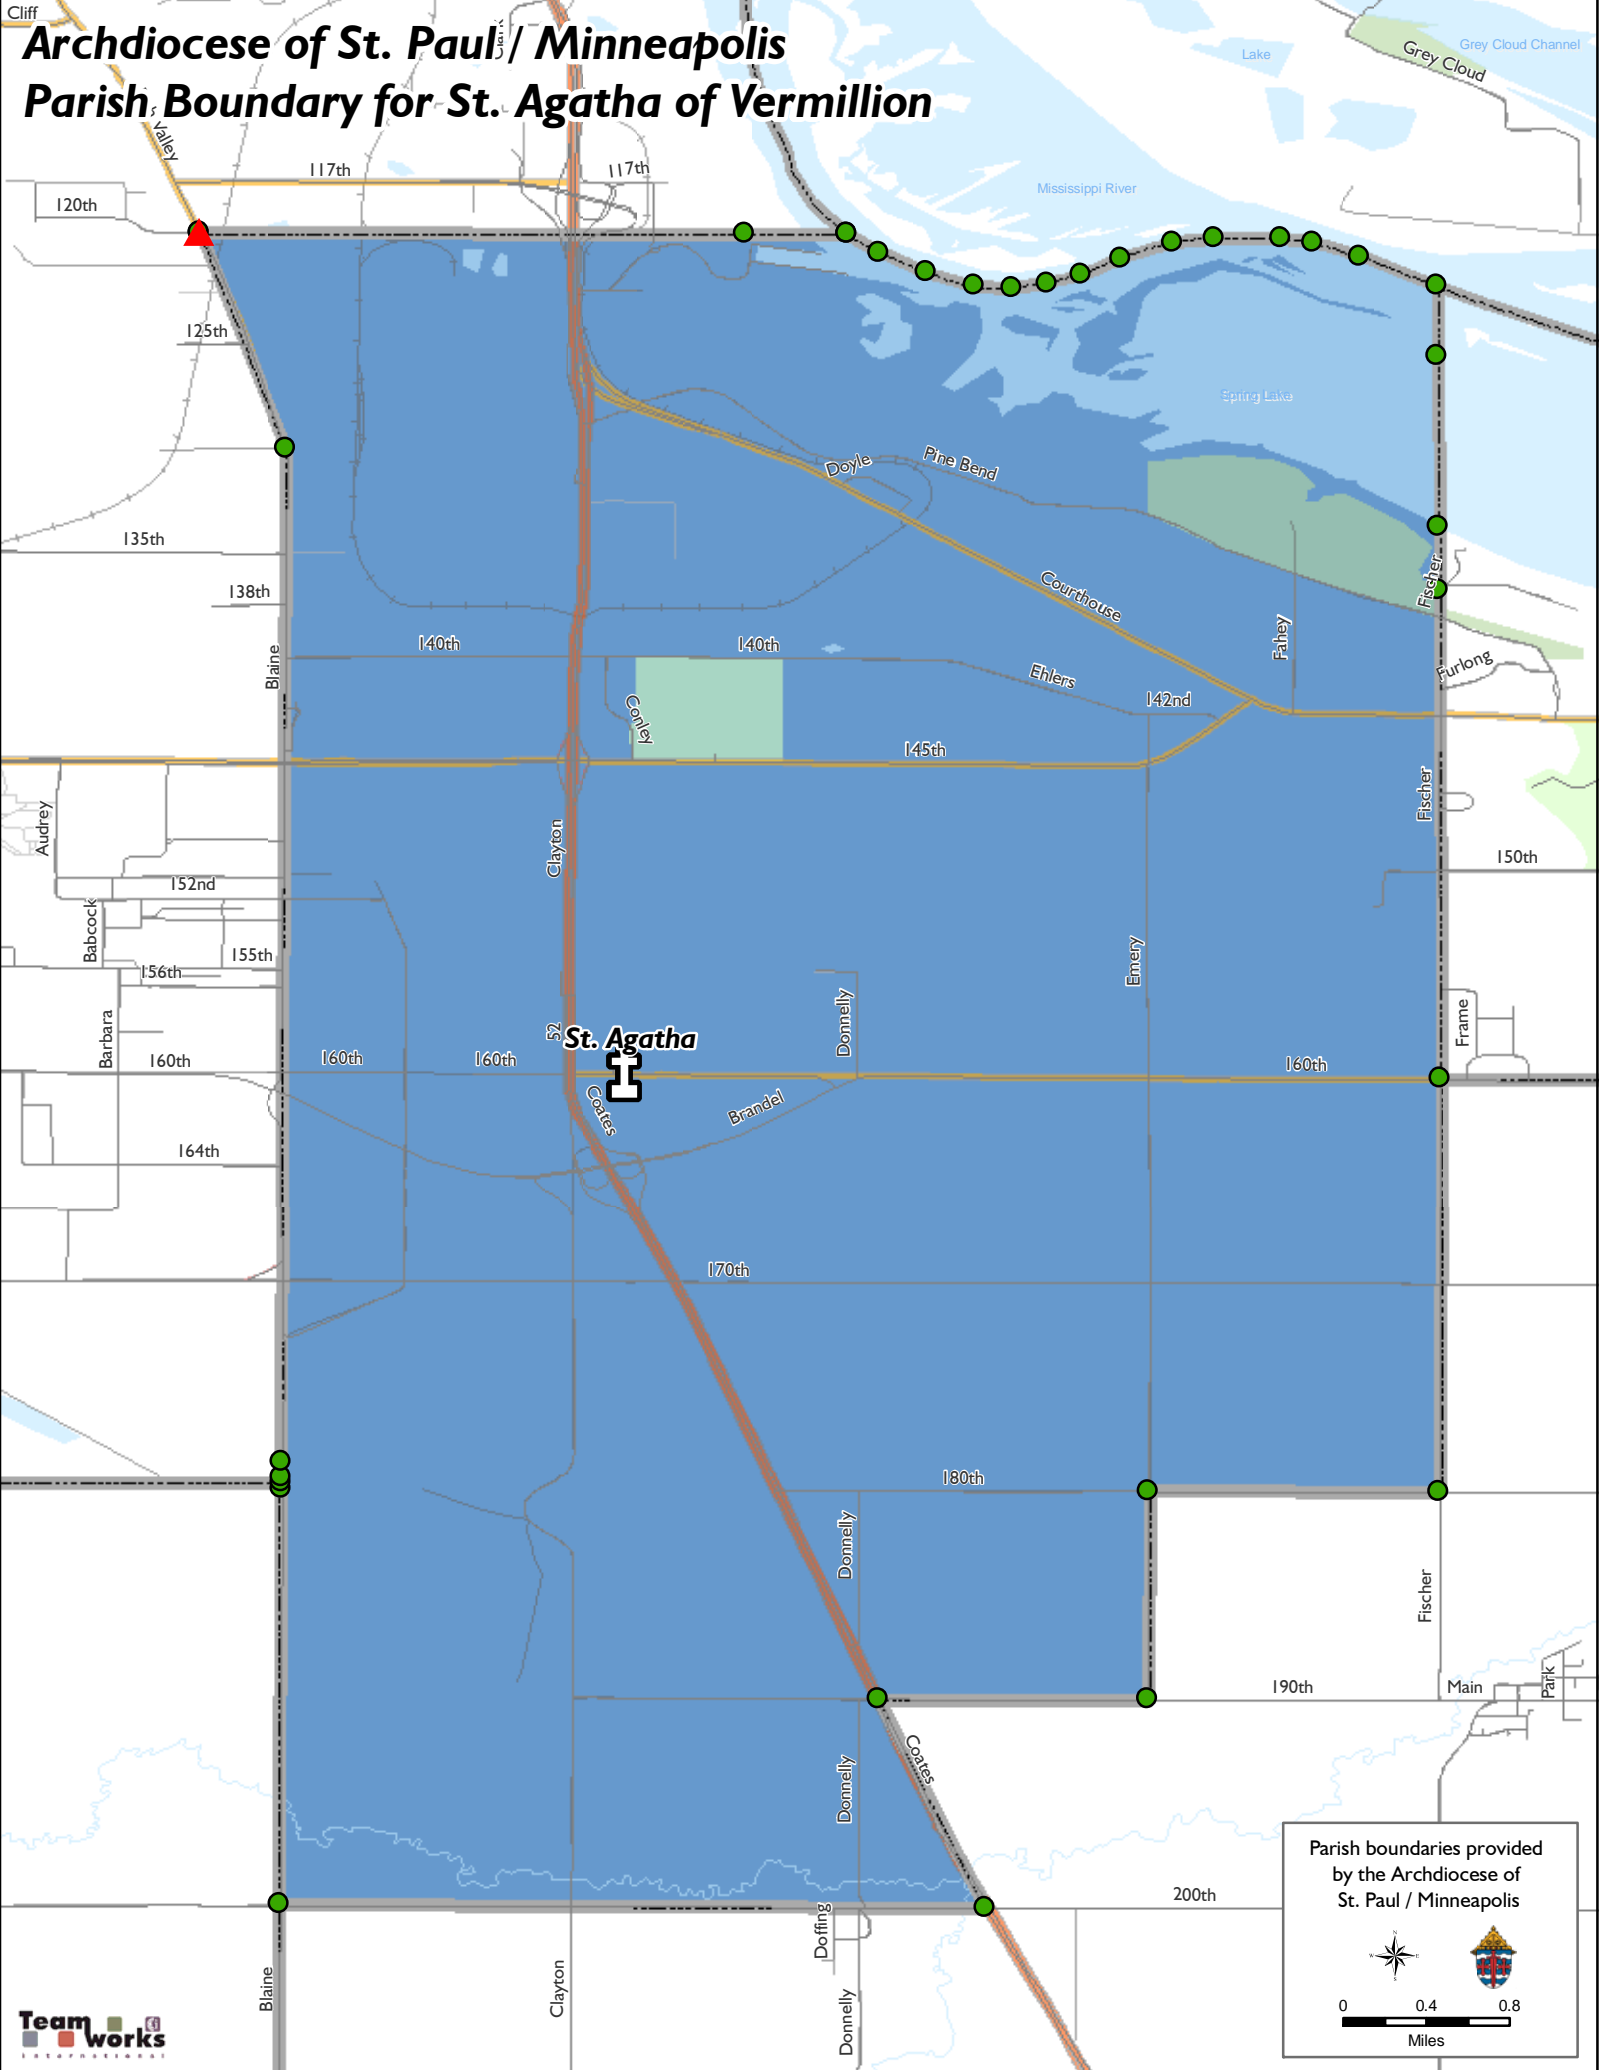

Archdiocese of St. Paul / Minneapolis Parish Boundary for St. Agatha of Vermillion

Parish boundaries provided by the Archdiocese of St. Paul / Minneapolis

0 0.4 0.8
Miles