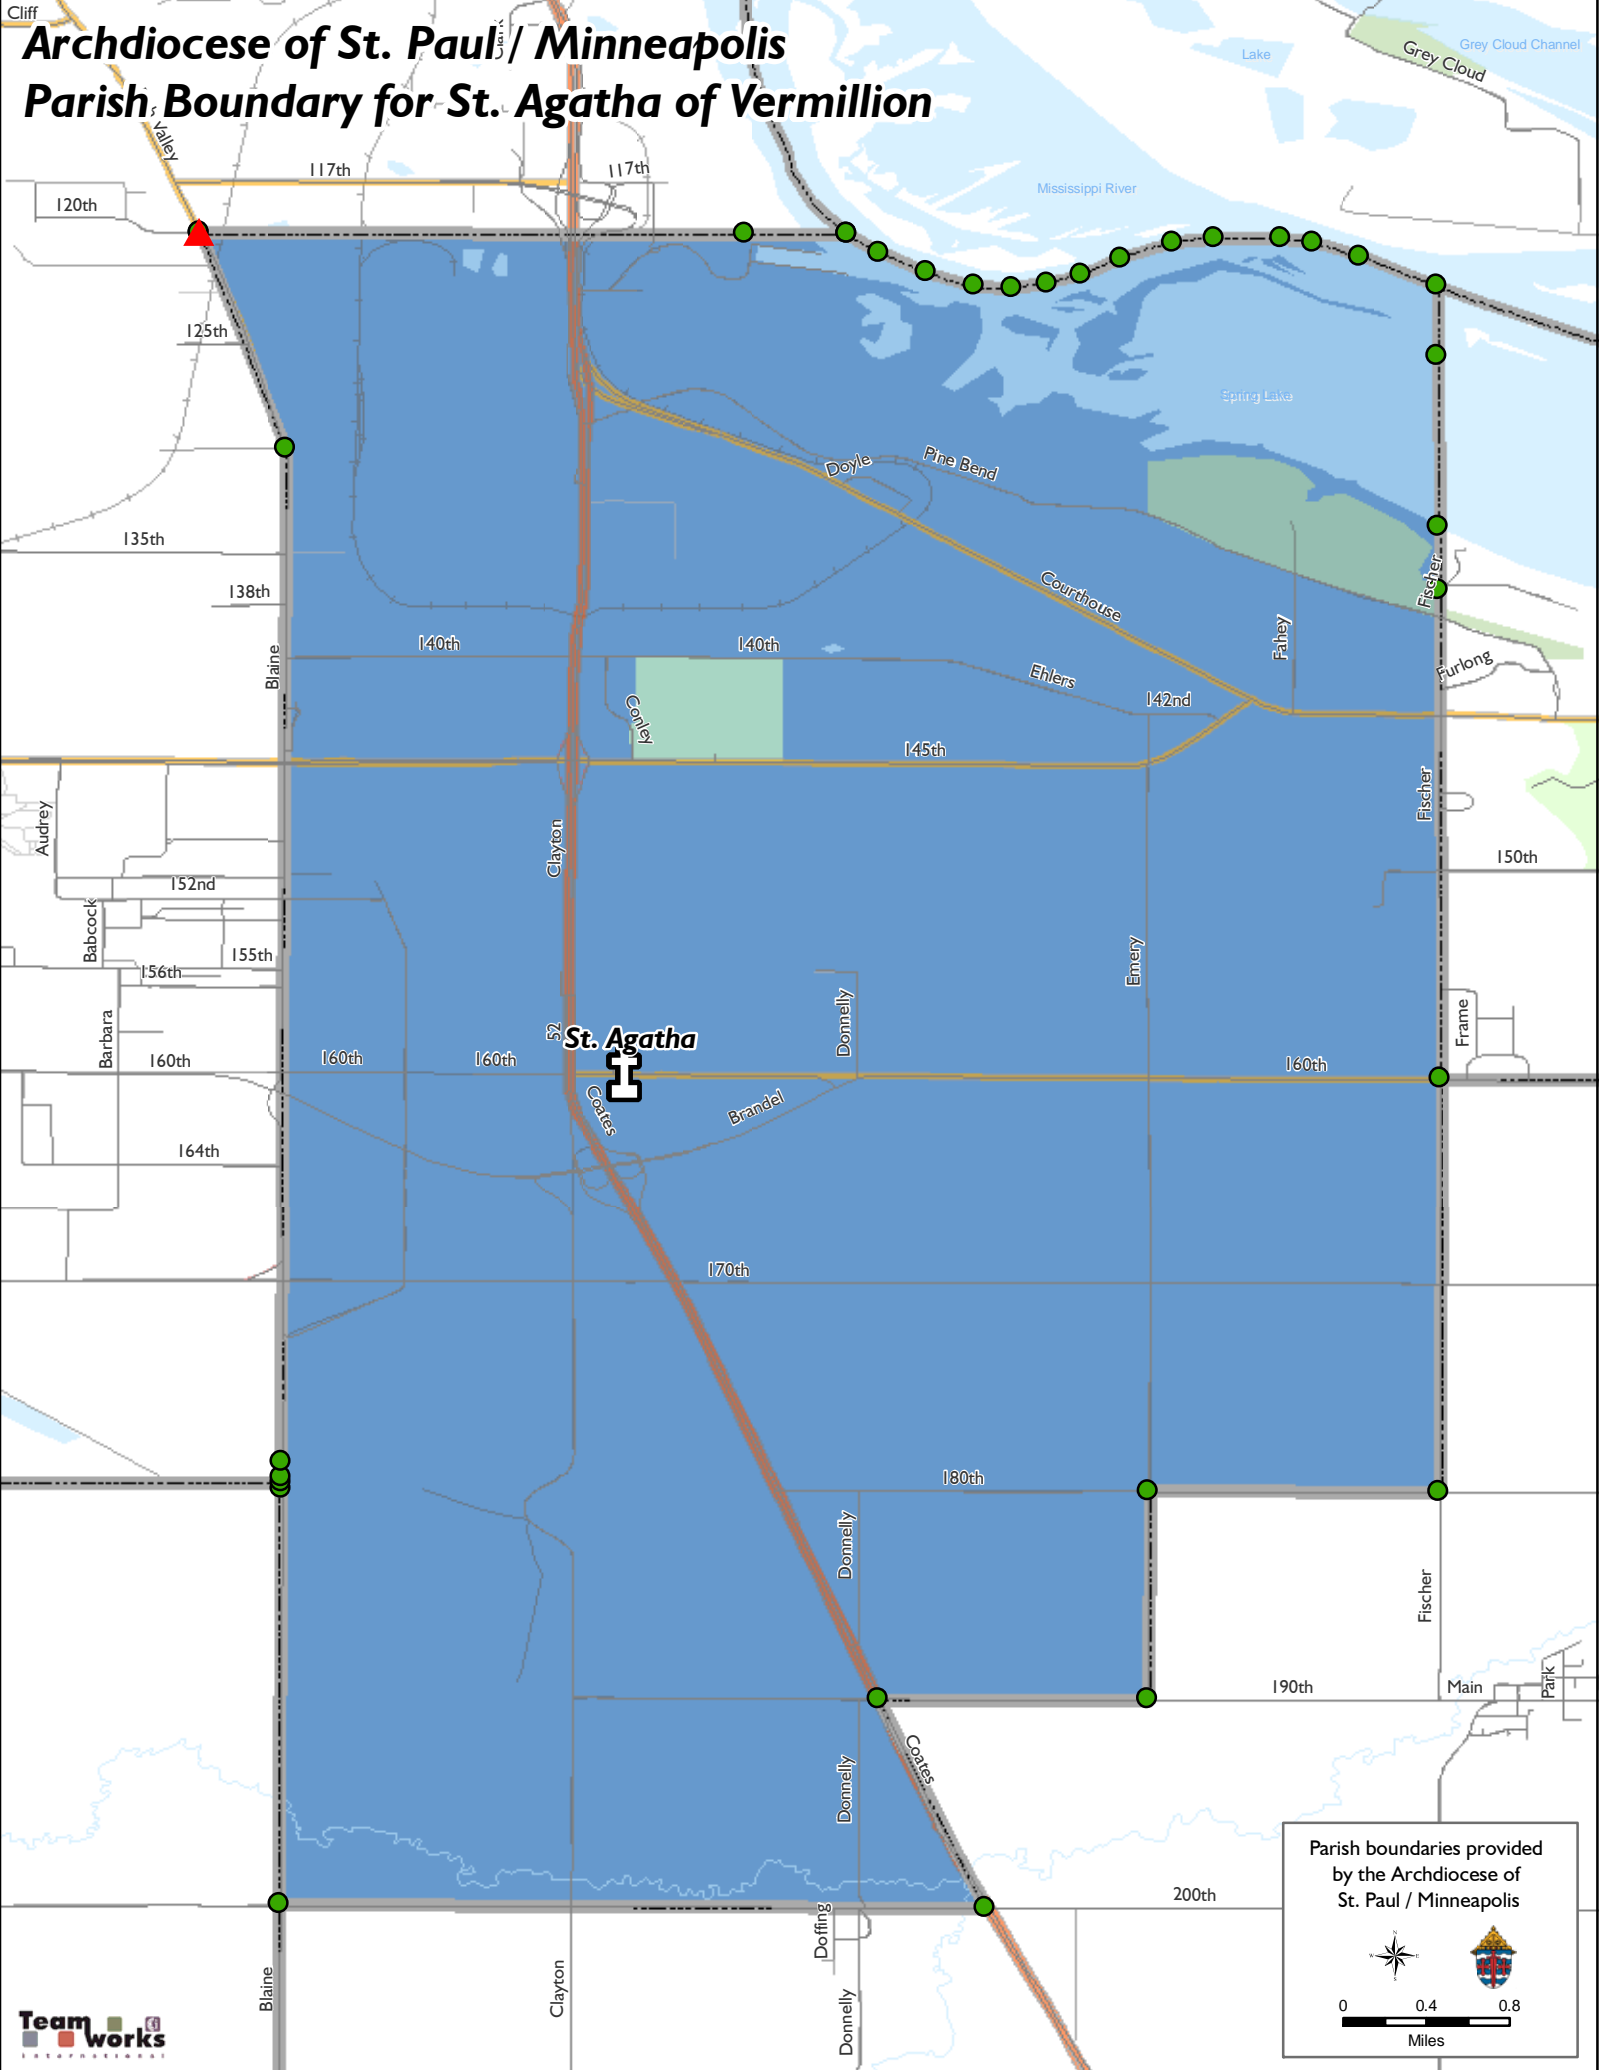

Archdiocese of St. Paul / Minneapolis Parish Boundary for St. Agatha of Vermillion

Parish boundaries provided by the Archdiocese of St. Paul / Minneapolis