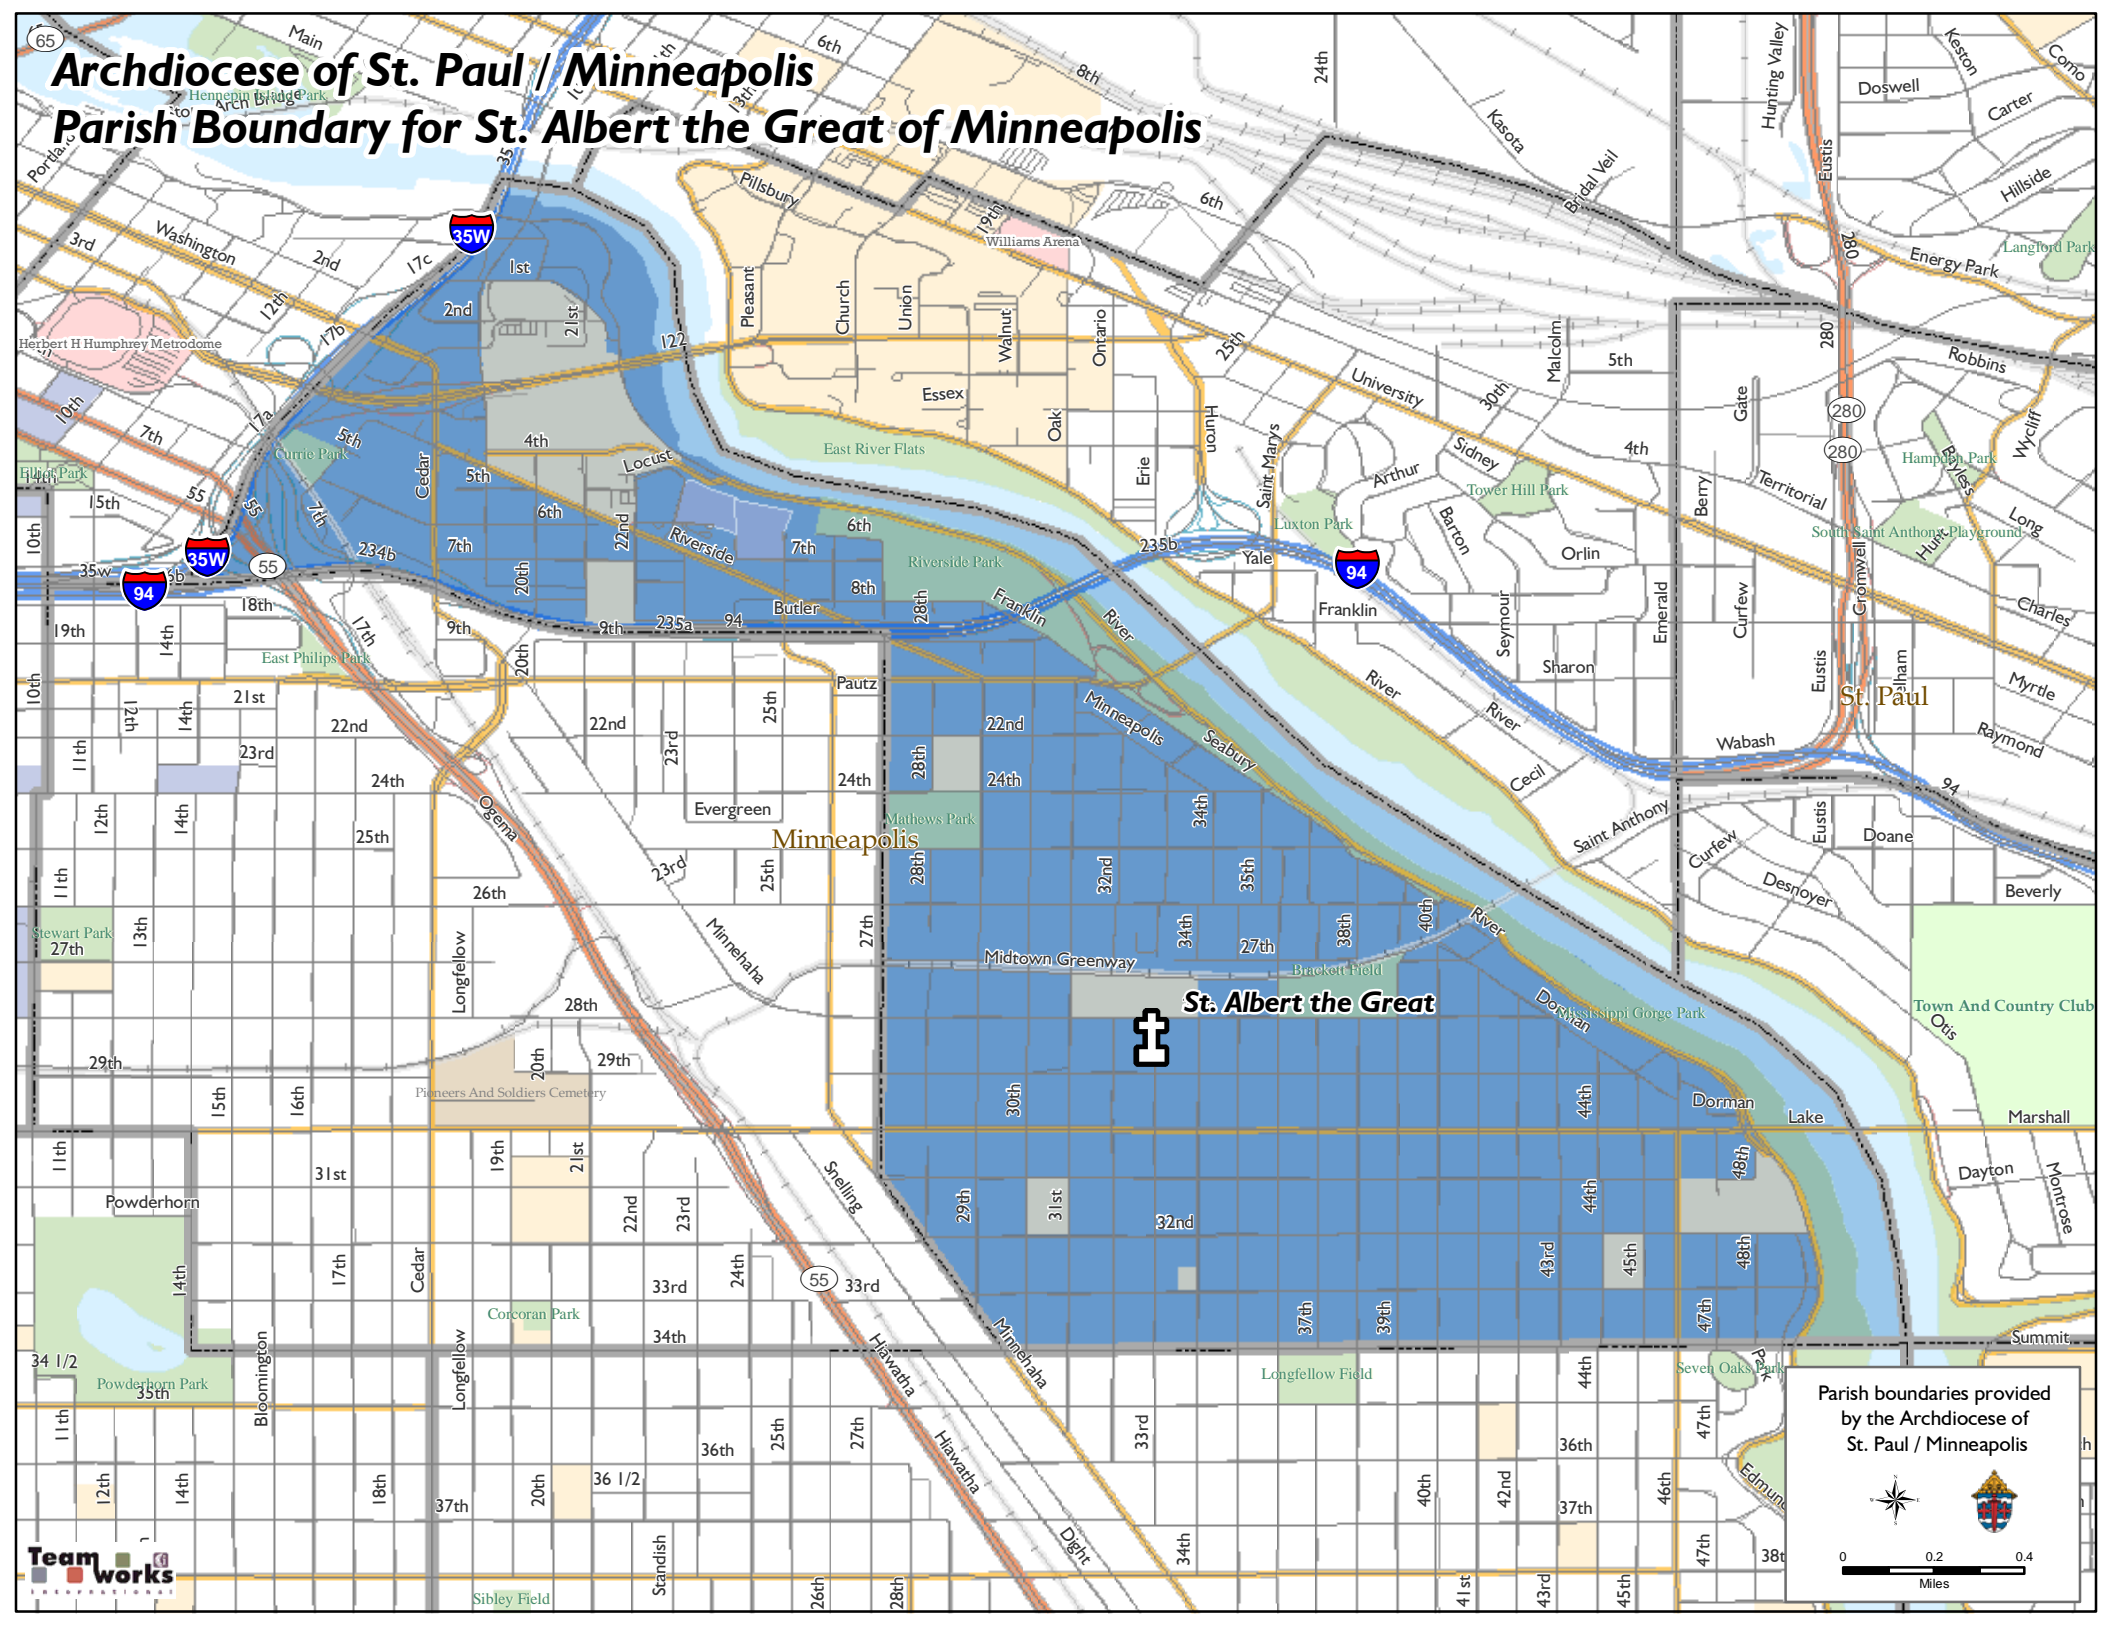

Archdiocese of St. Paul / Minneapolis

Parish Boundary for St. Albert the Great of Minneapolis

St. Albert the Great

Parish boundaries provided by the Archdiocese of St. Paul / Minneapolis

0 0.2 0.4 Miles