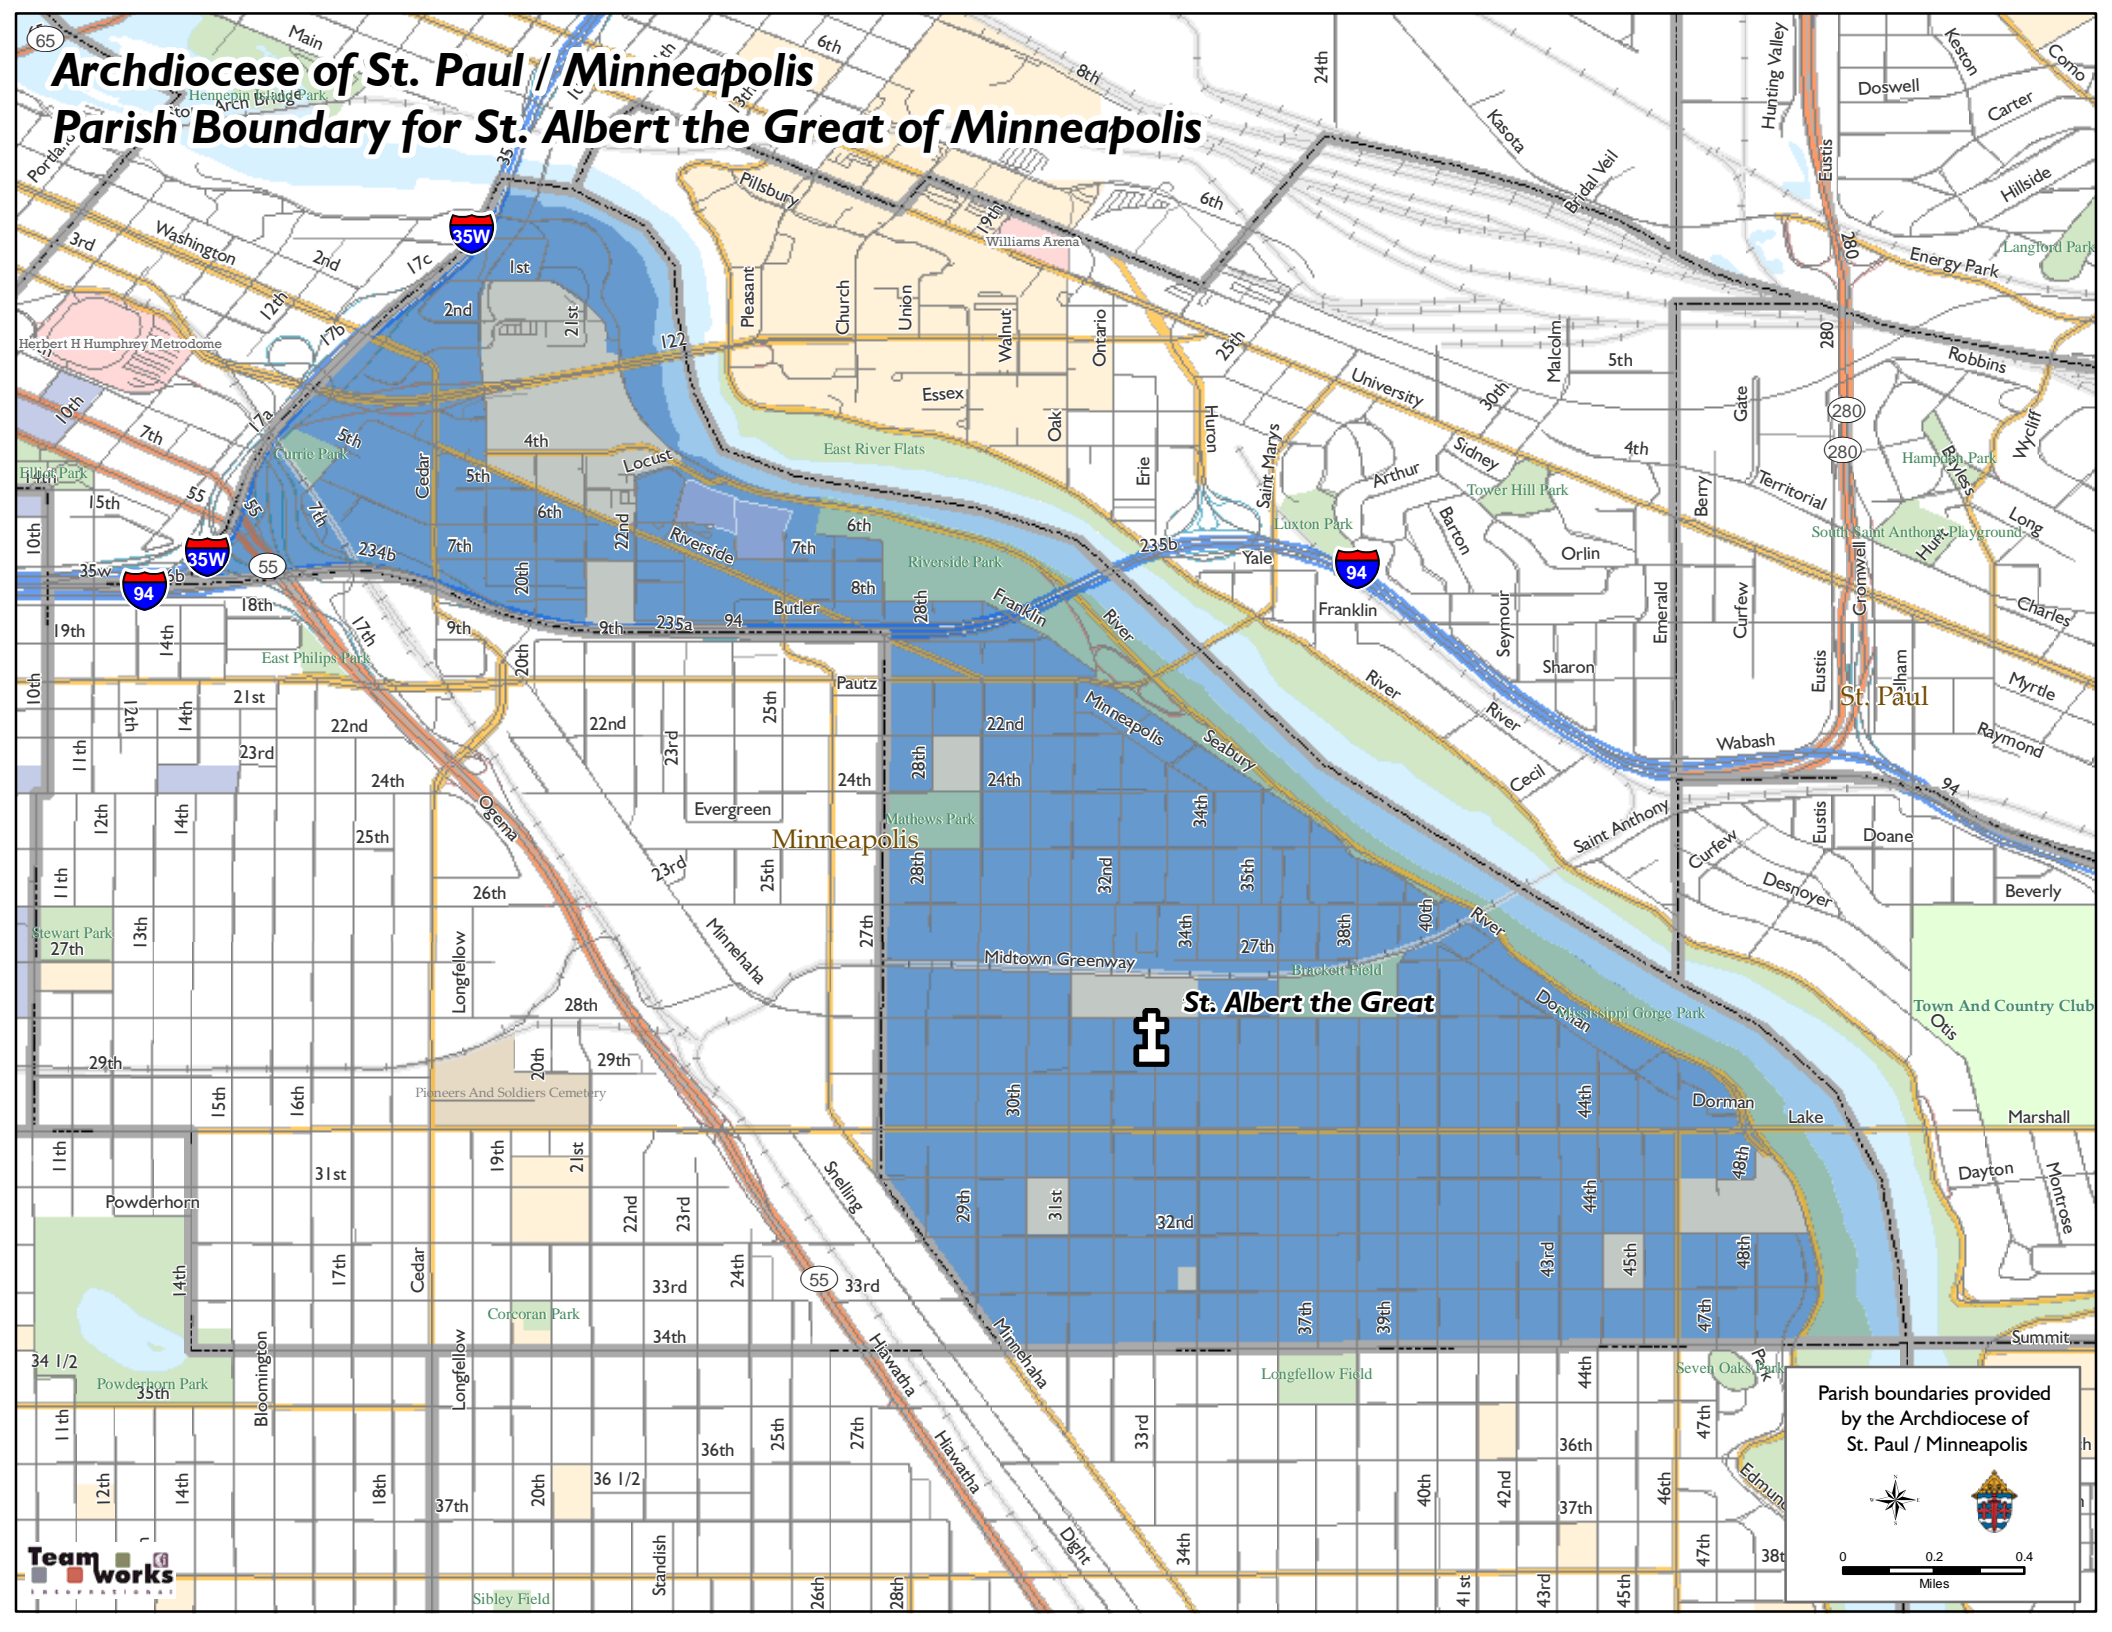

Archdiocese of St. Paul / Minneapolis

Parish Boundary for St. Albert the Great of Minneapolis

Parish boundaries provided by the Archdiocese of St. Paul / Minneapolis

0 0.2 0.4 Miles