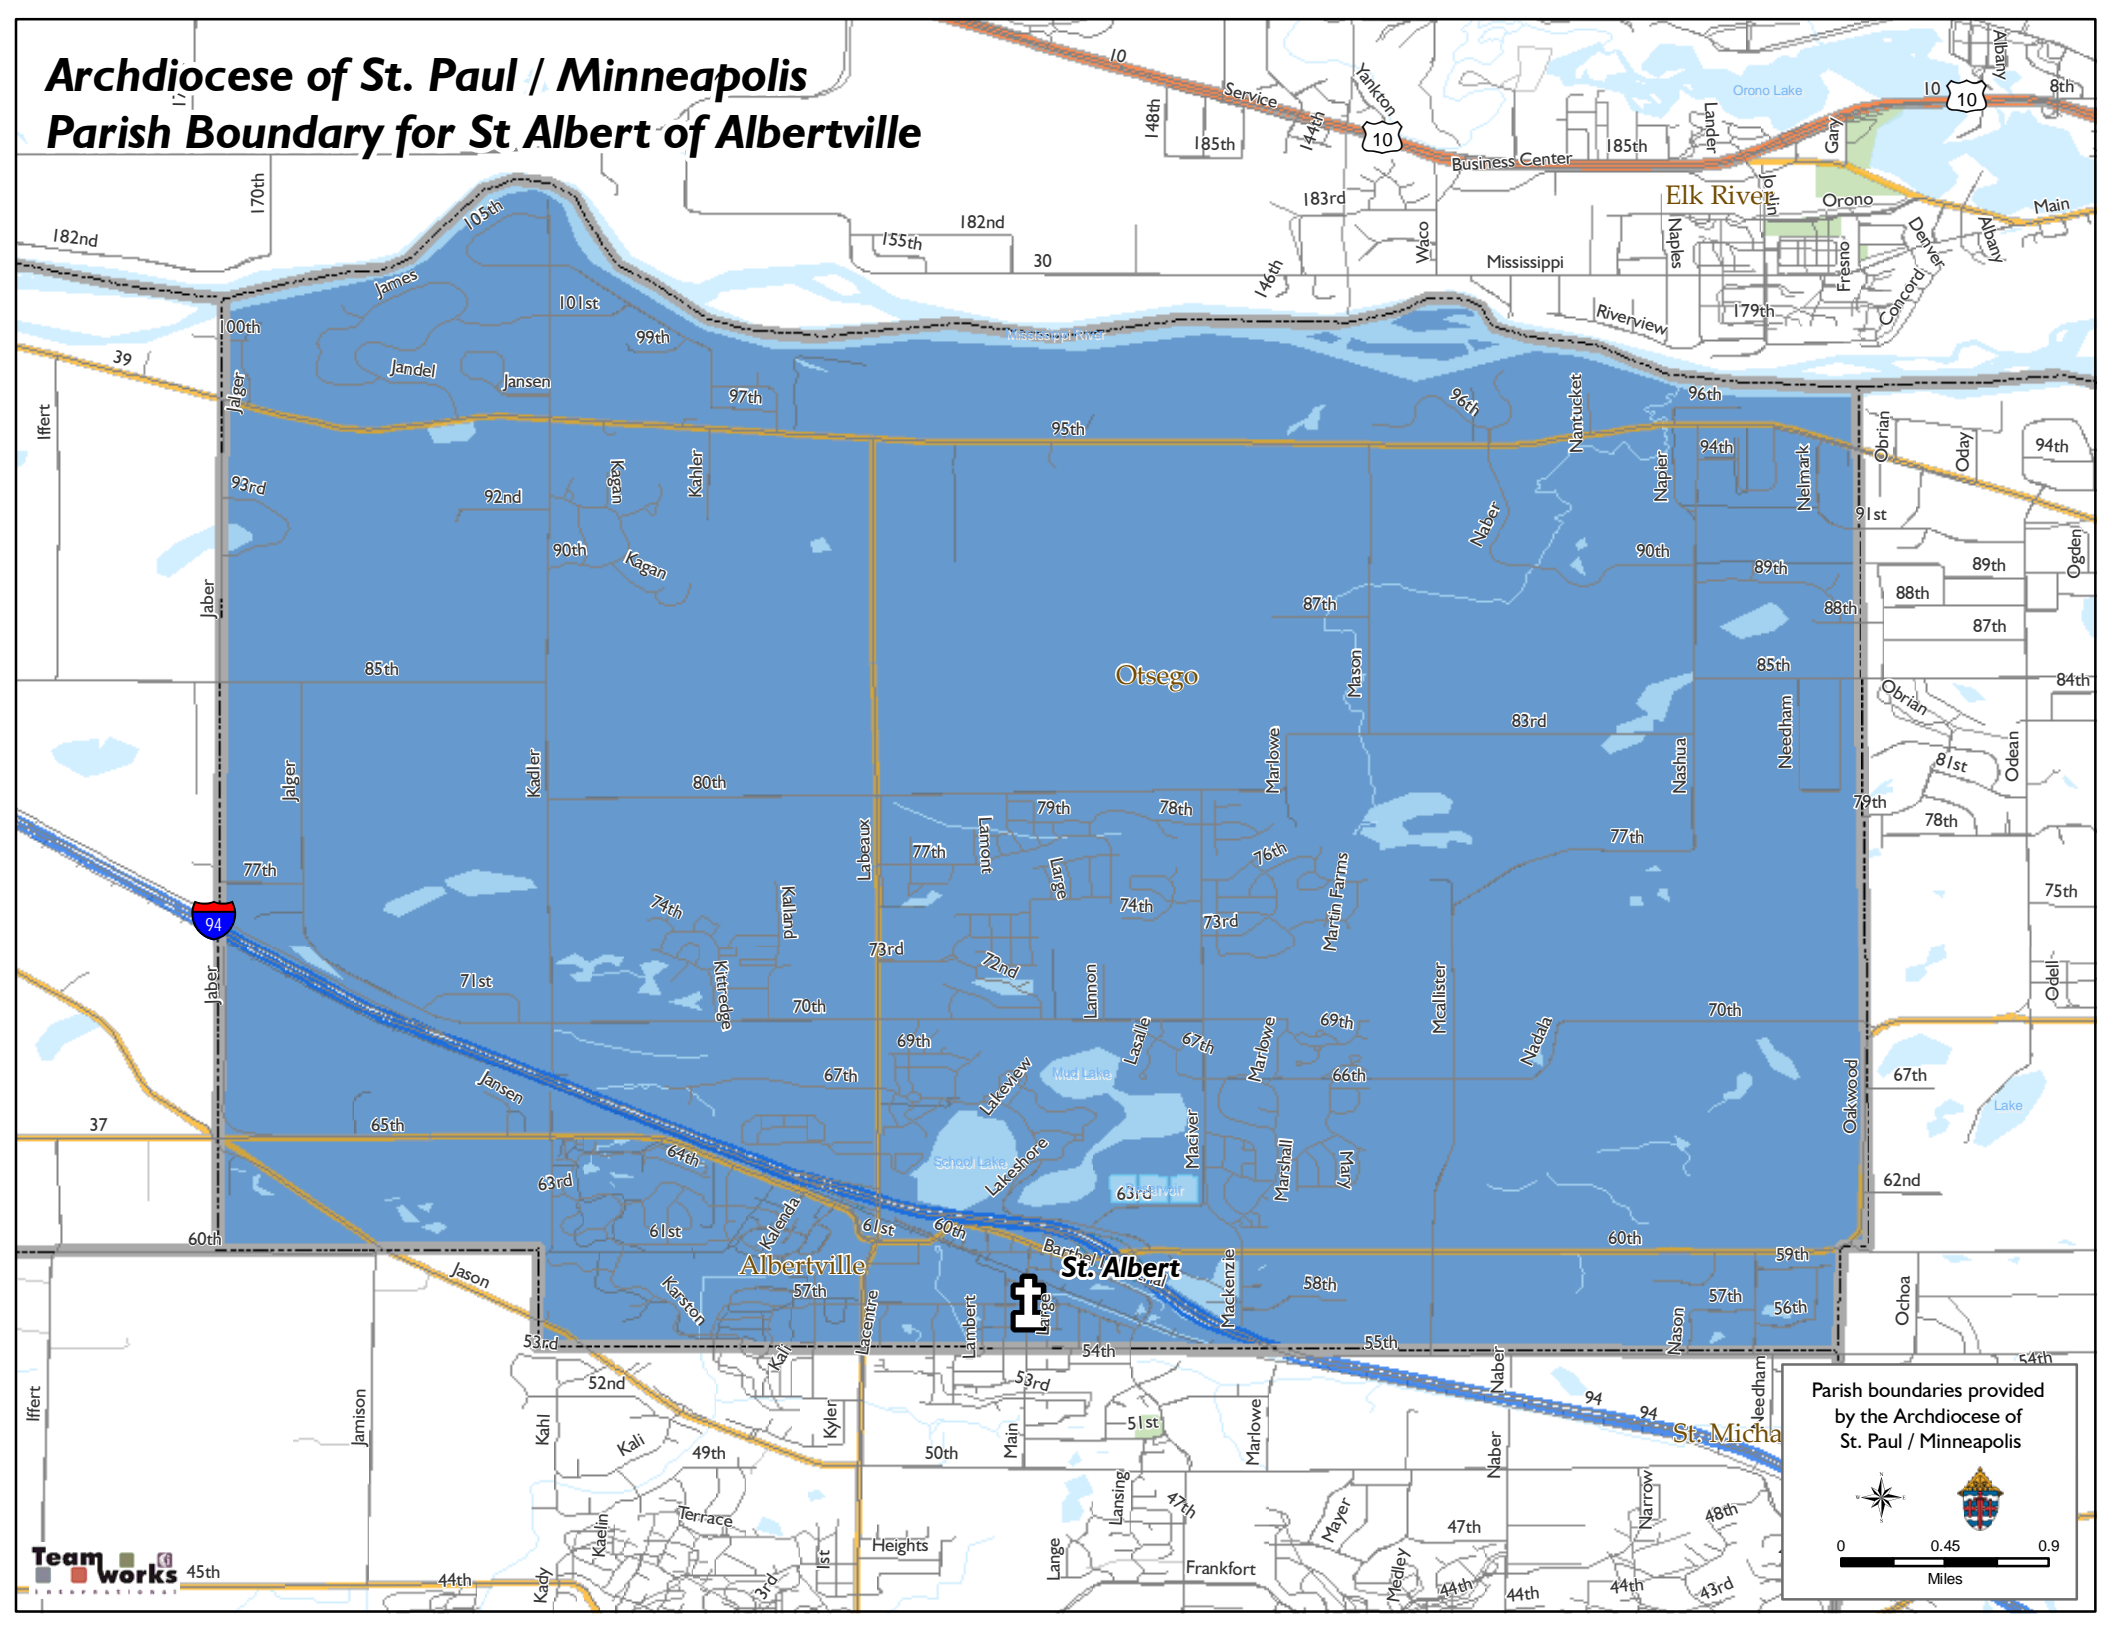

# Archdiocese of St. Paul / Minneapolis

## Parish Boundary for St. Albert of Albertville

Parish boundaries provided by the Archdiocese of St. Paul / Minneapolis

0 0.45 0.9  
Miles