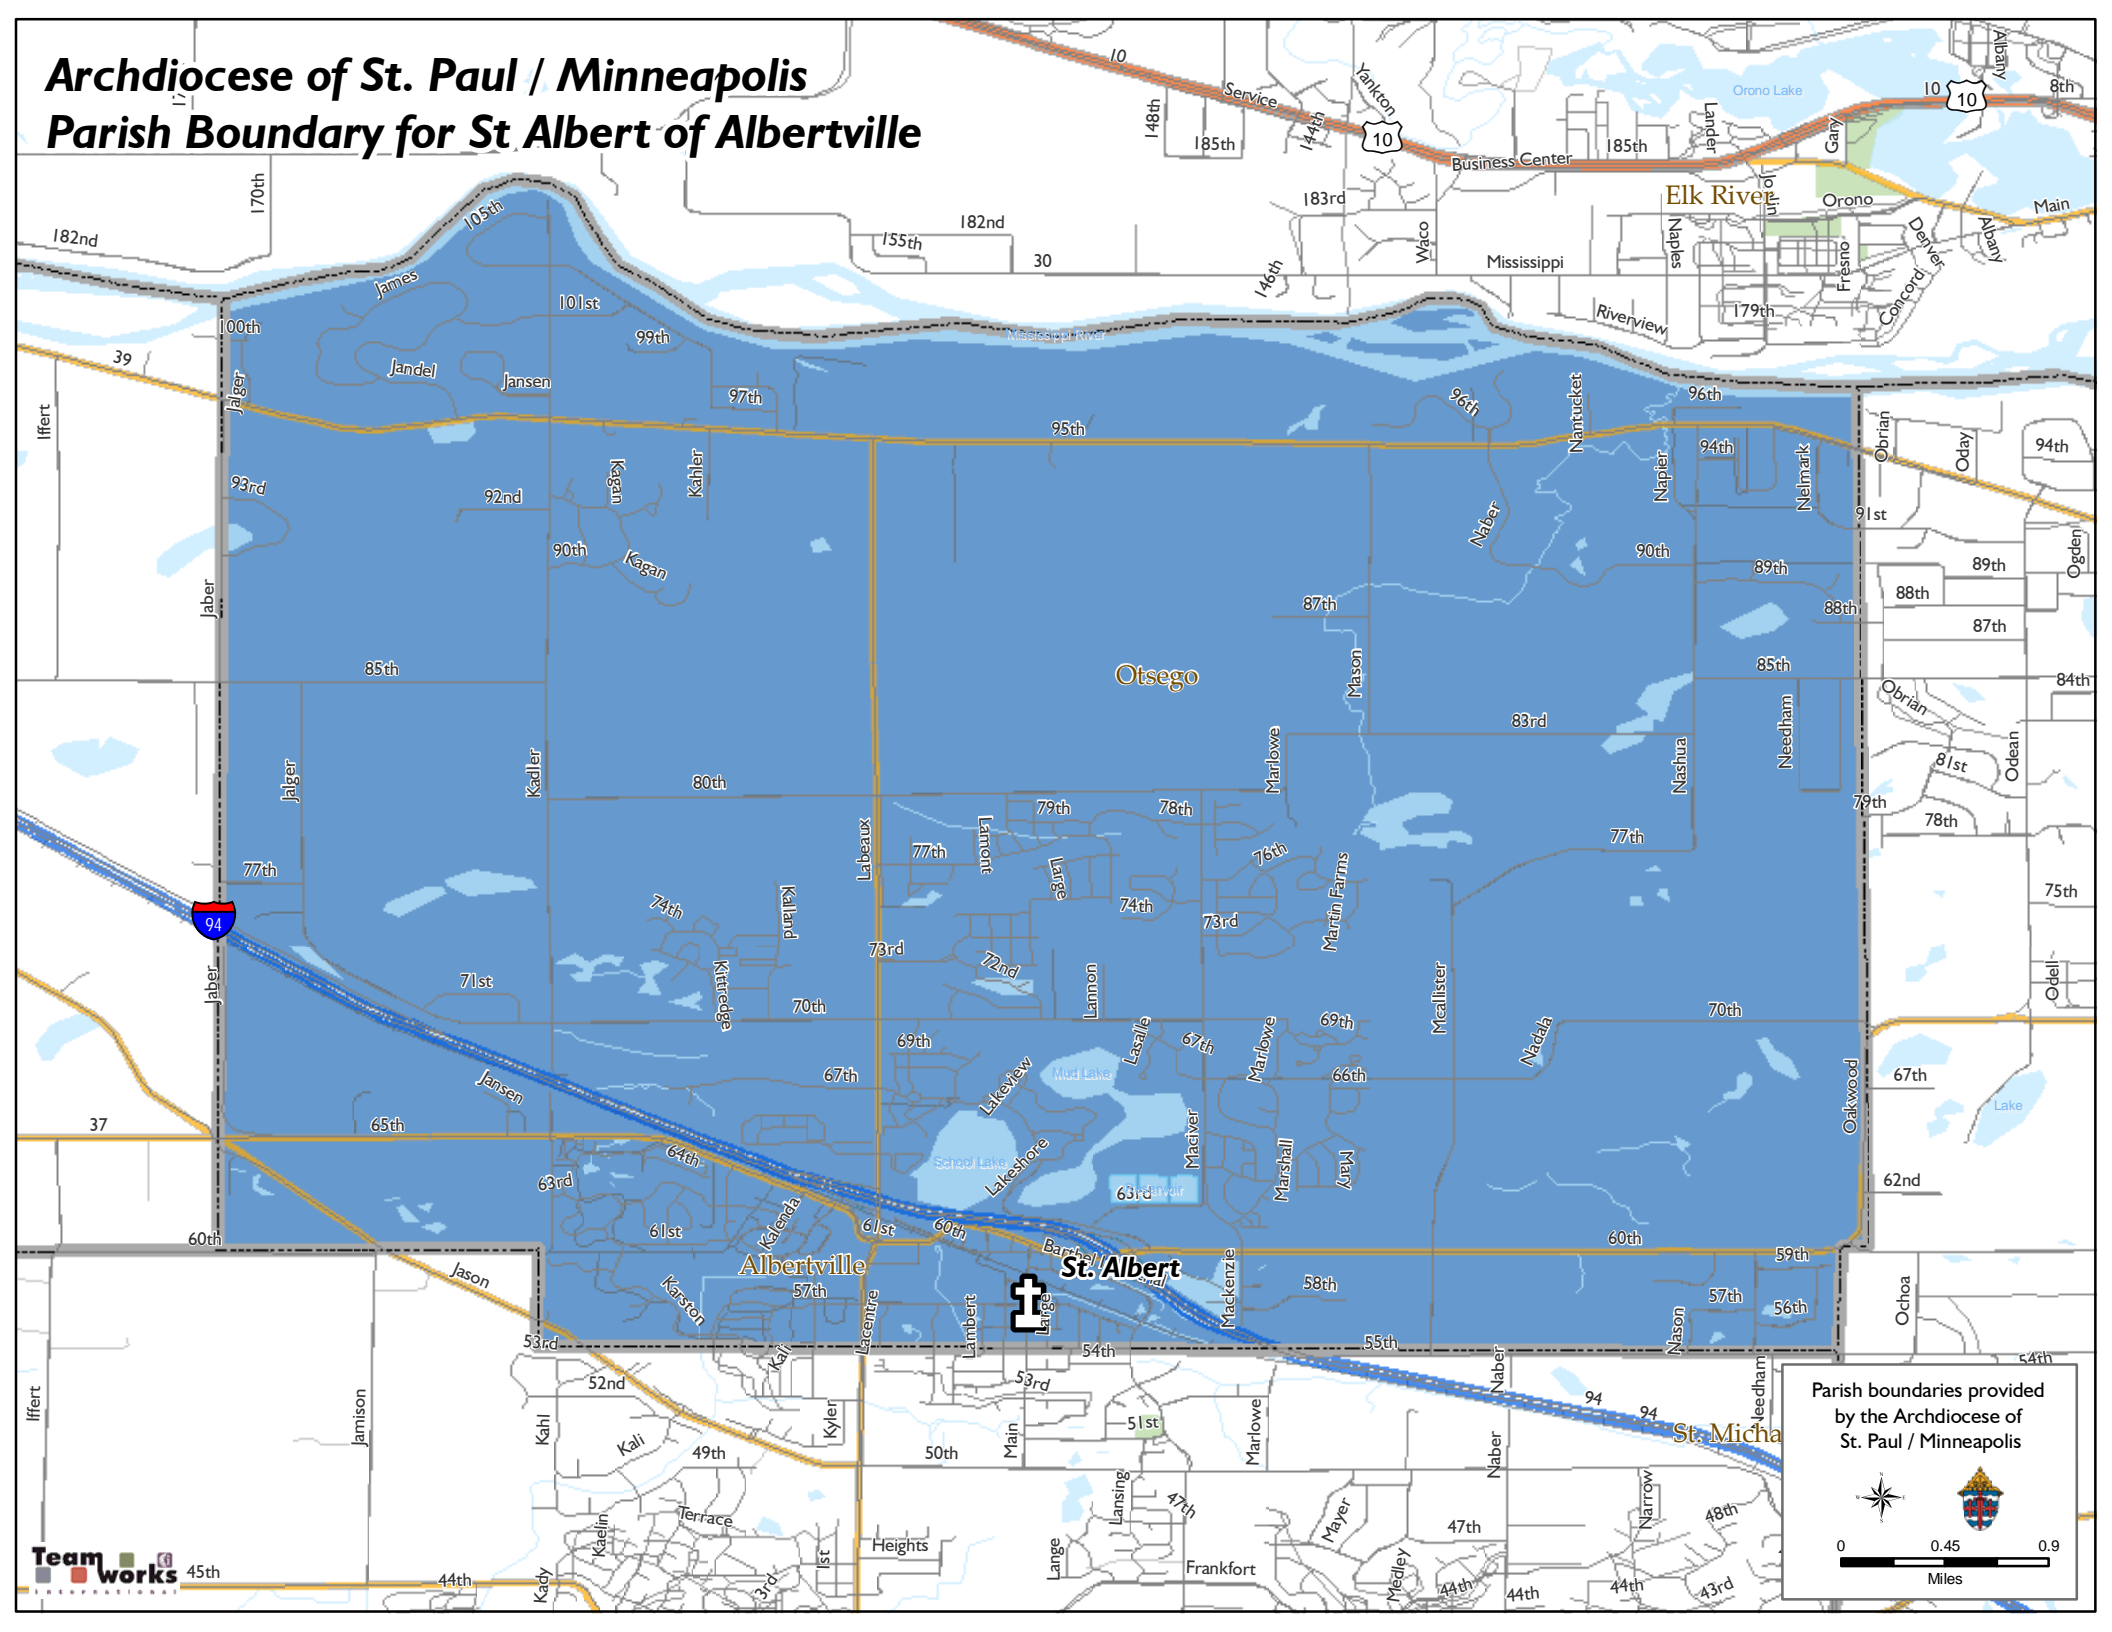

Archdiocese of St. Paul / Minneapolis Parish Boundary for St. Albert of Albertville

Parish boundaries provided by the Archdiocese of St. Paul / Minneapolis

0 0.45 0.9
Miles