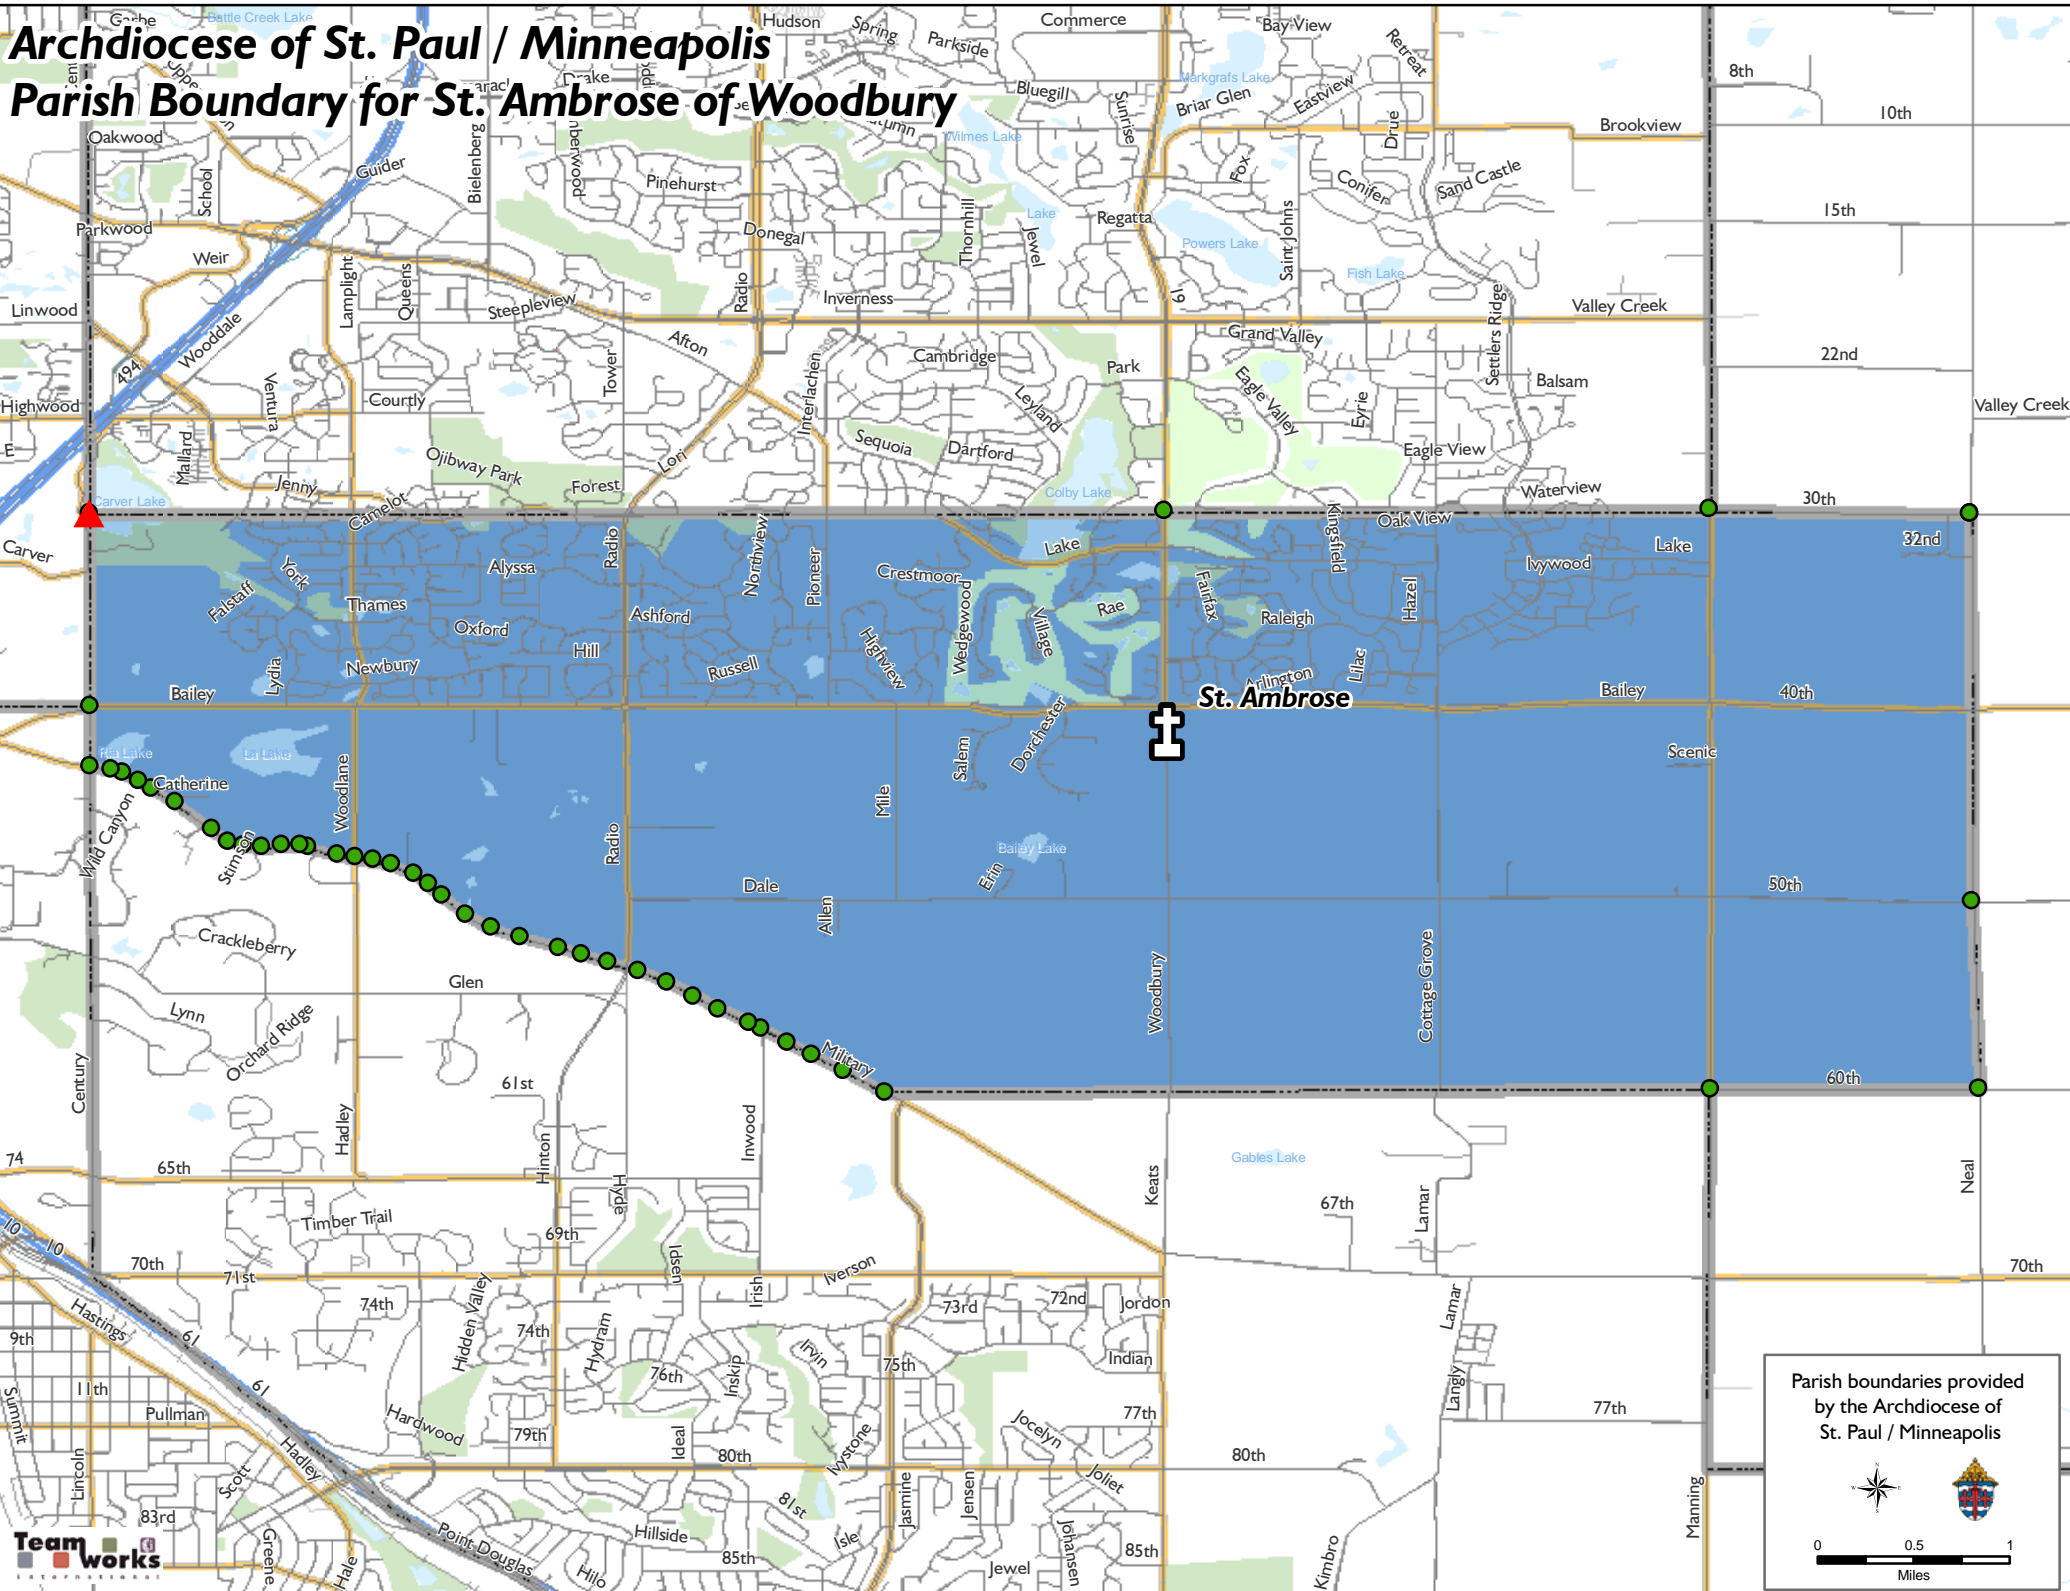

Archdiocese of St. Paul / Minneapolis

Parish Boundary for St. Ambrose of Woodbury

Parish boundaries provided by the Archdiocese of St. Paul / Minneapolis

0 0.5 1
Miles