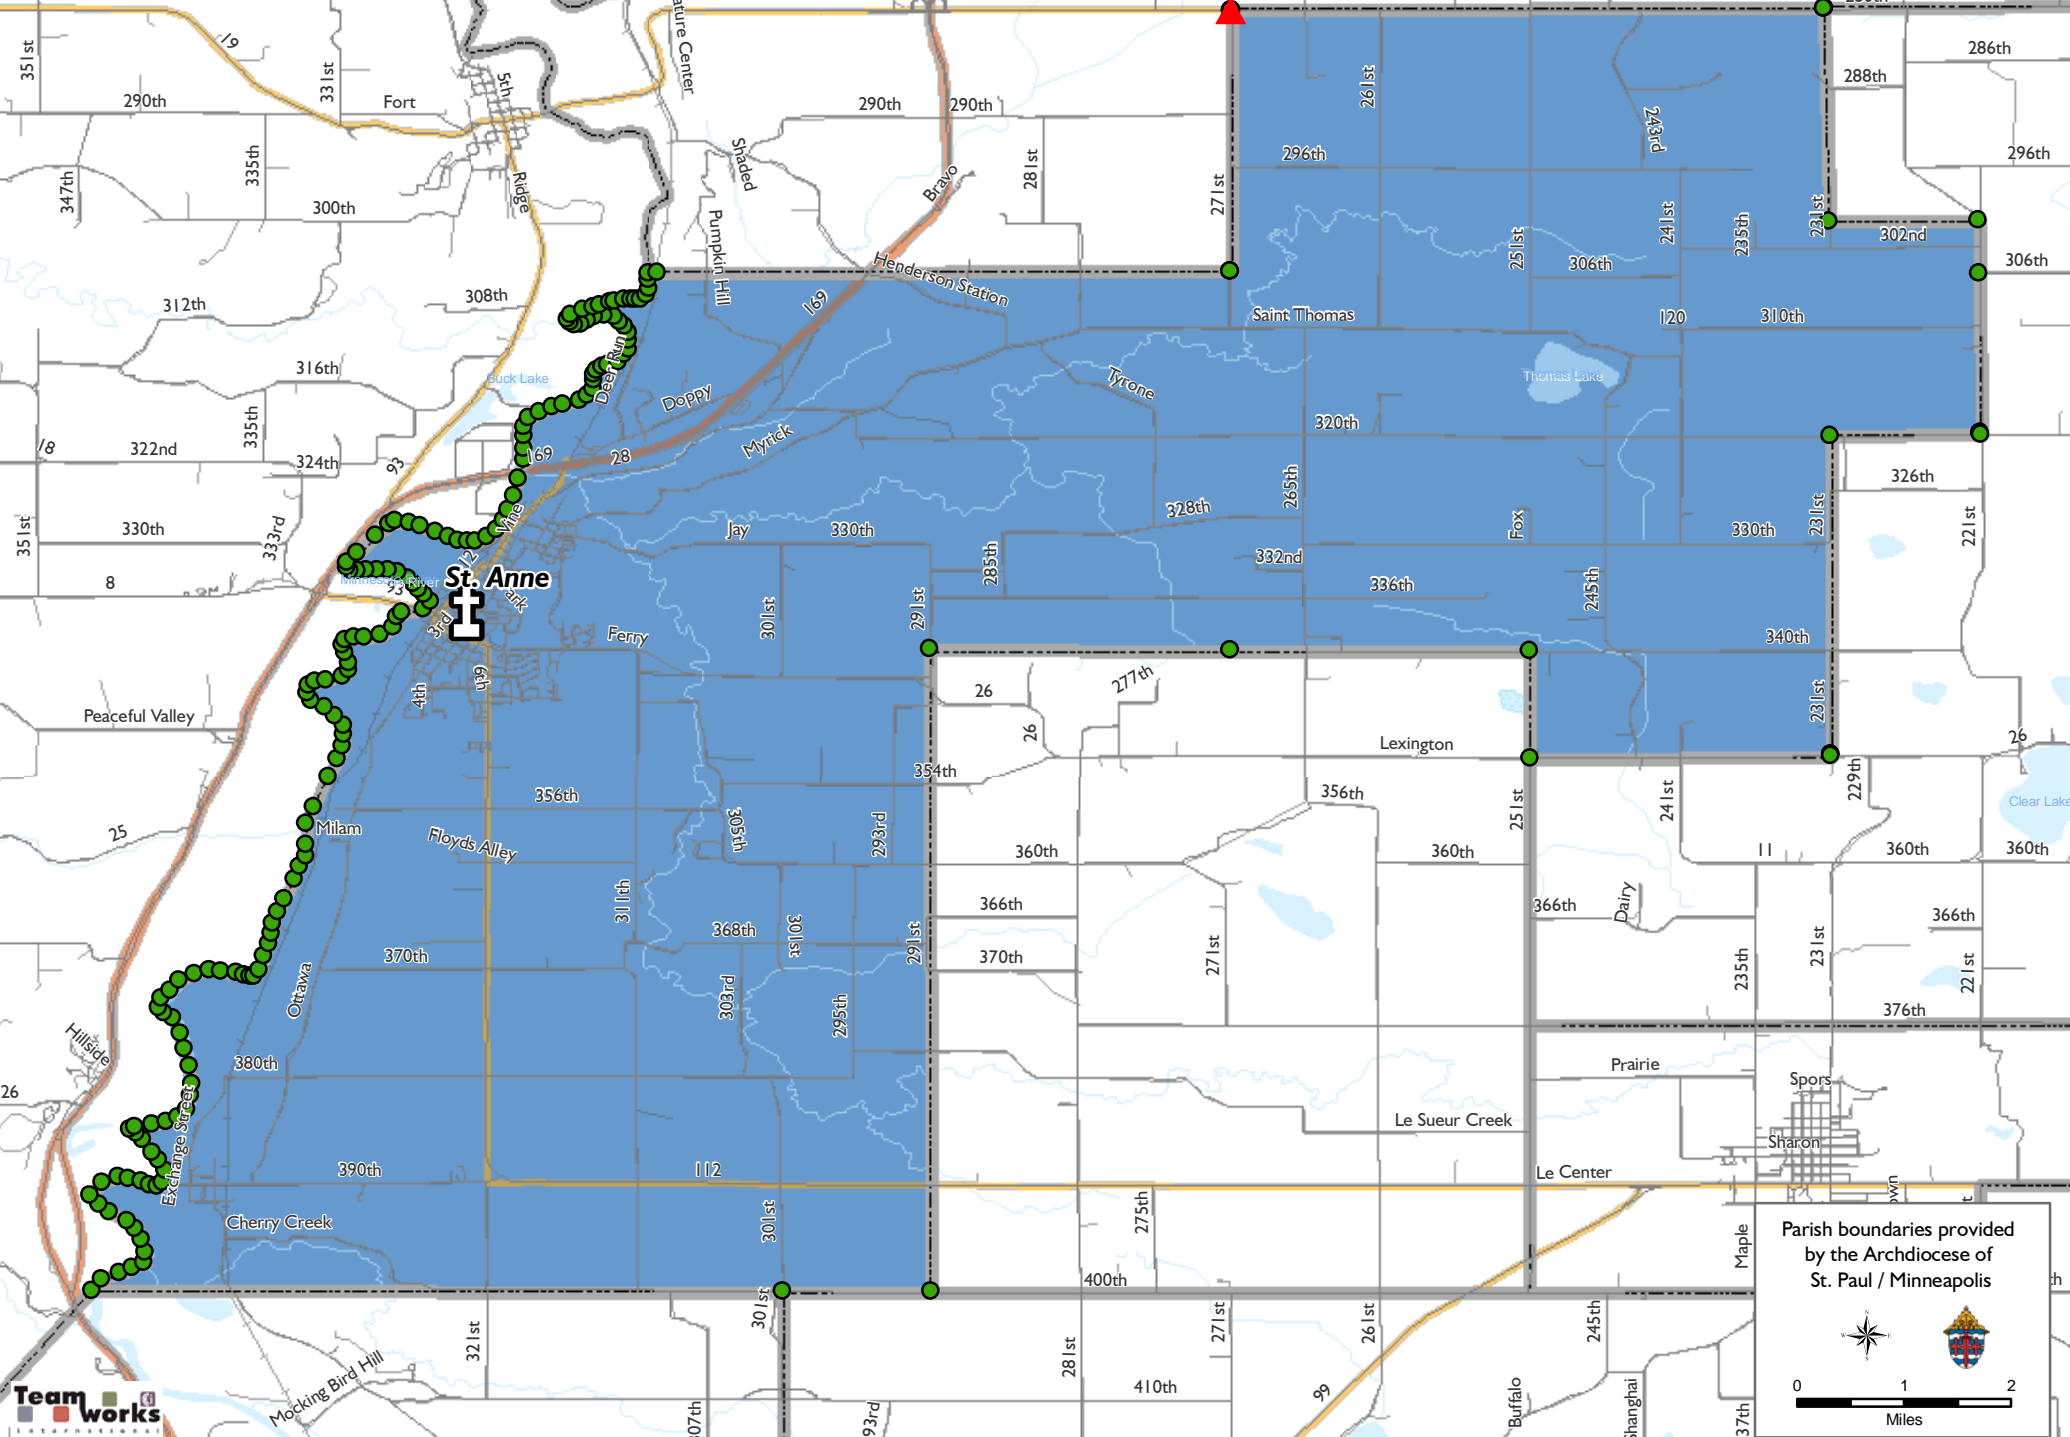

Archdiocese of St. Paul / Minneapolis Parish Boundary for St. Anne of LeSueur

Parish boundaries provided by the Archdiocese of St. Paul / Minneapolis

0 1 2
Miles