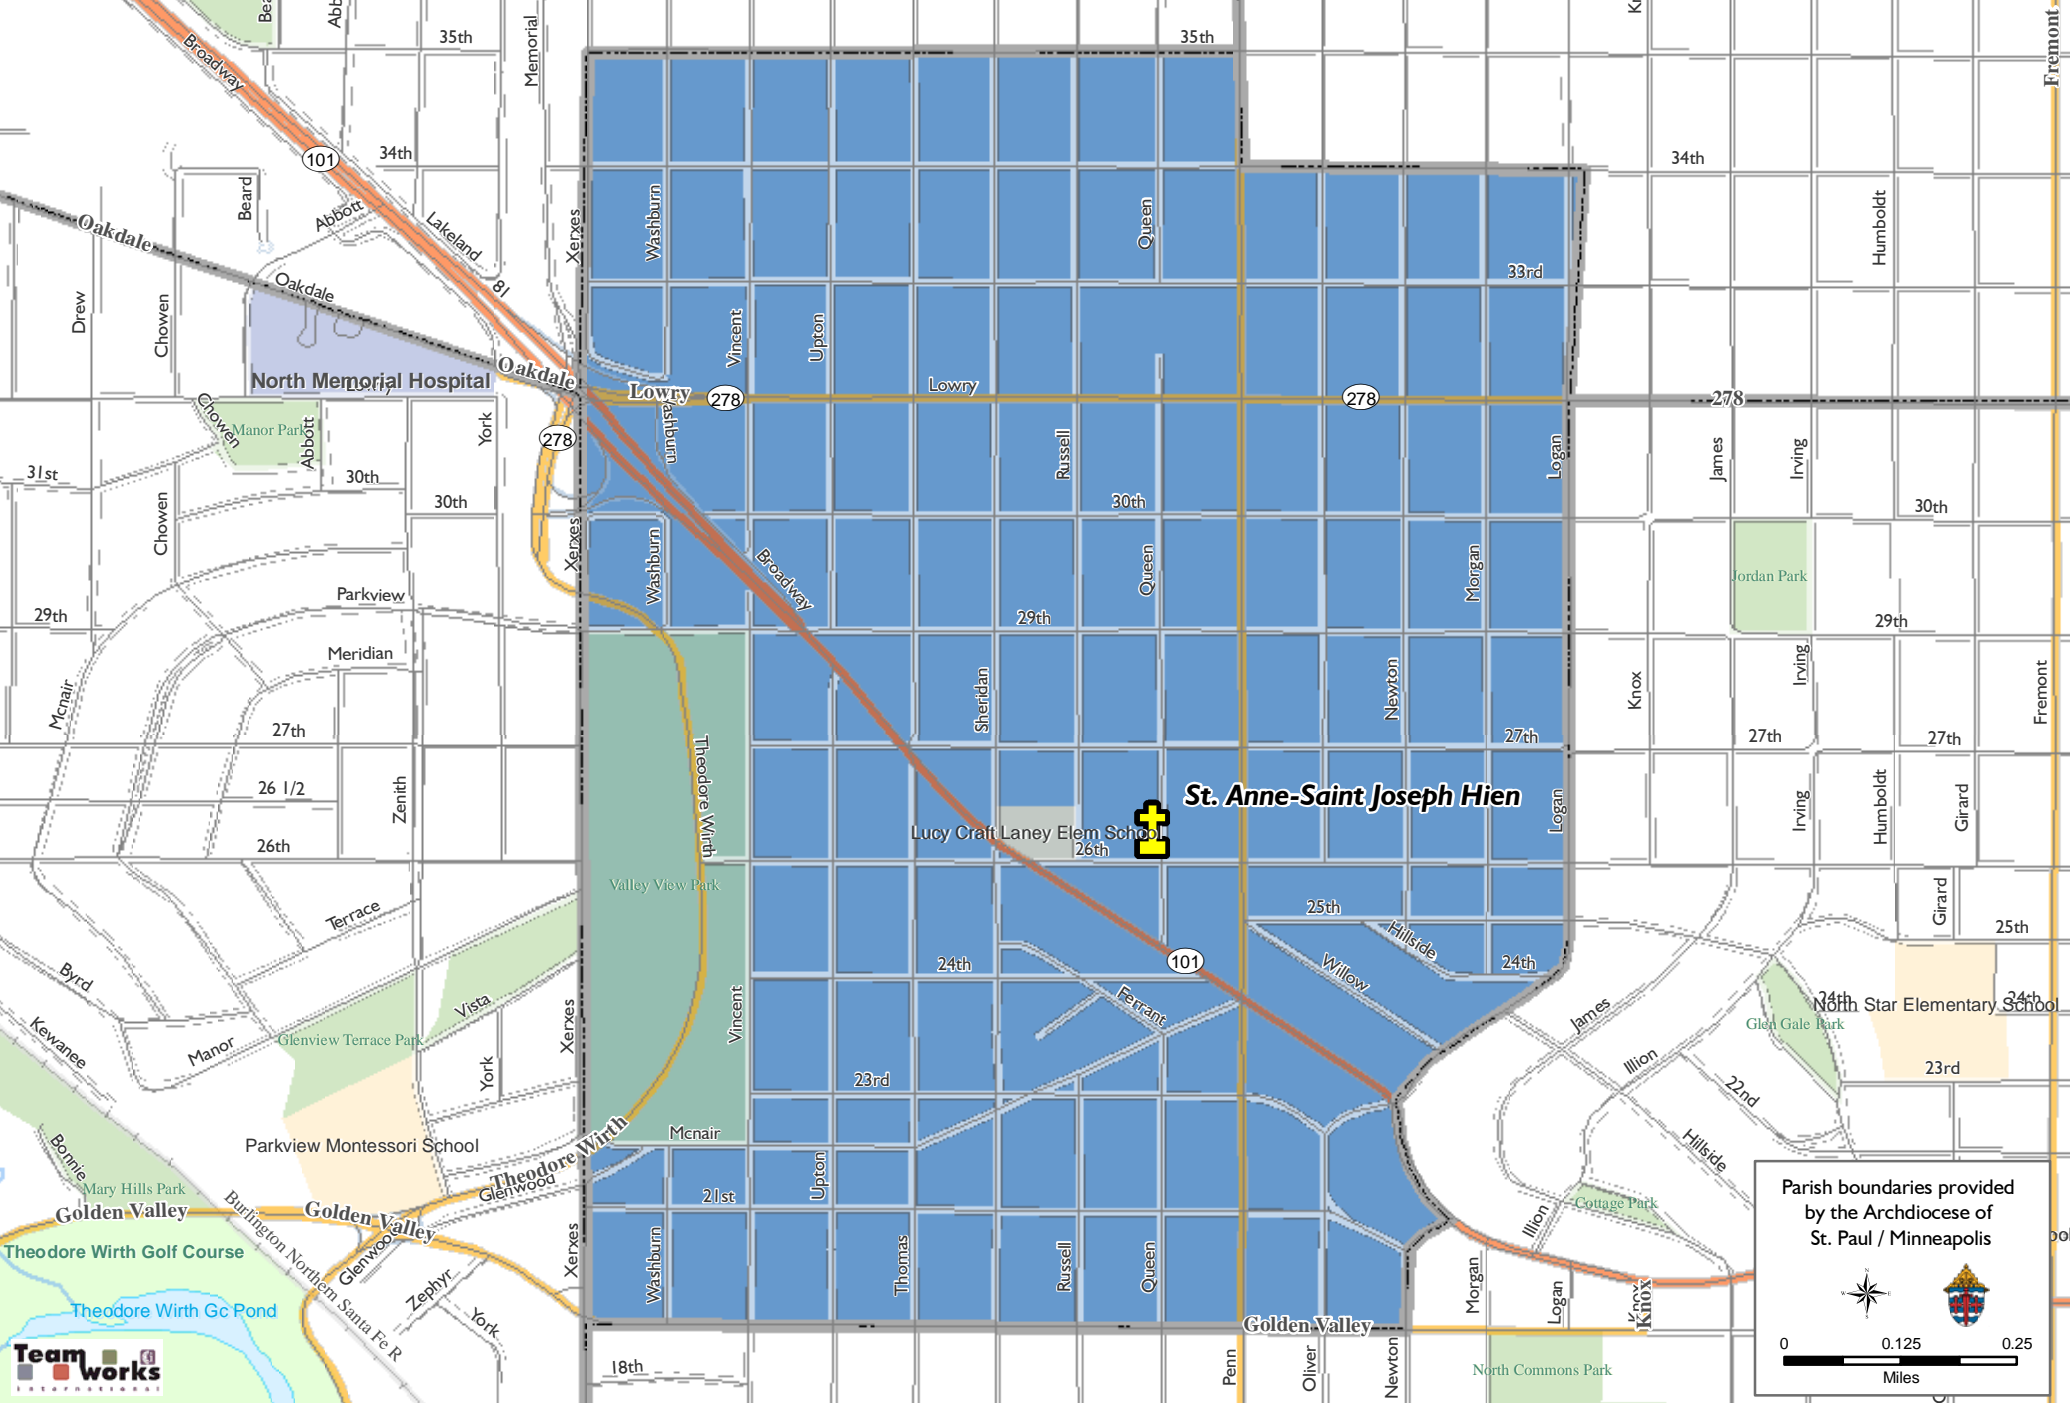

# Archdiocese of St. Paul / Minneapolis

## Parish Boundary for St. Anne- St. Joseph Hien of Minneapolis

Parish boundaries provided by the Archdiocese of St. Paul / Minneapolis

0 0.125 0.25  
Miles