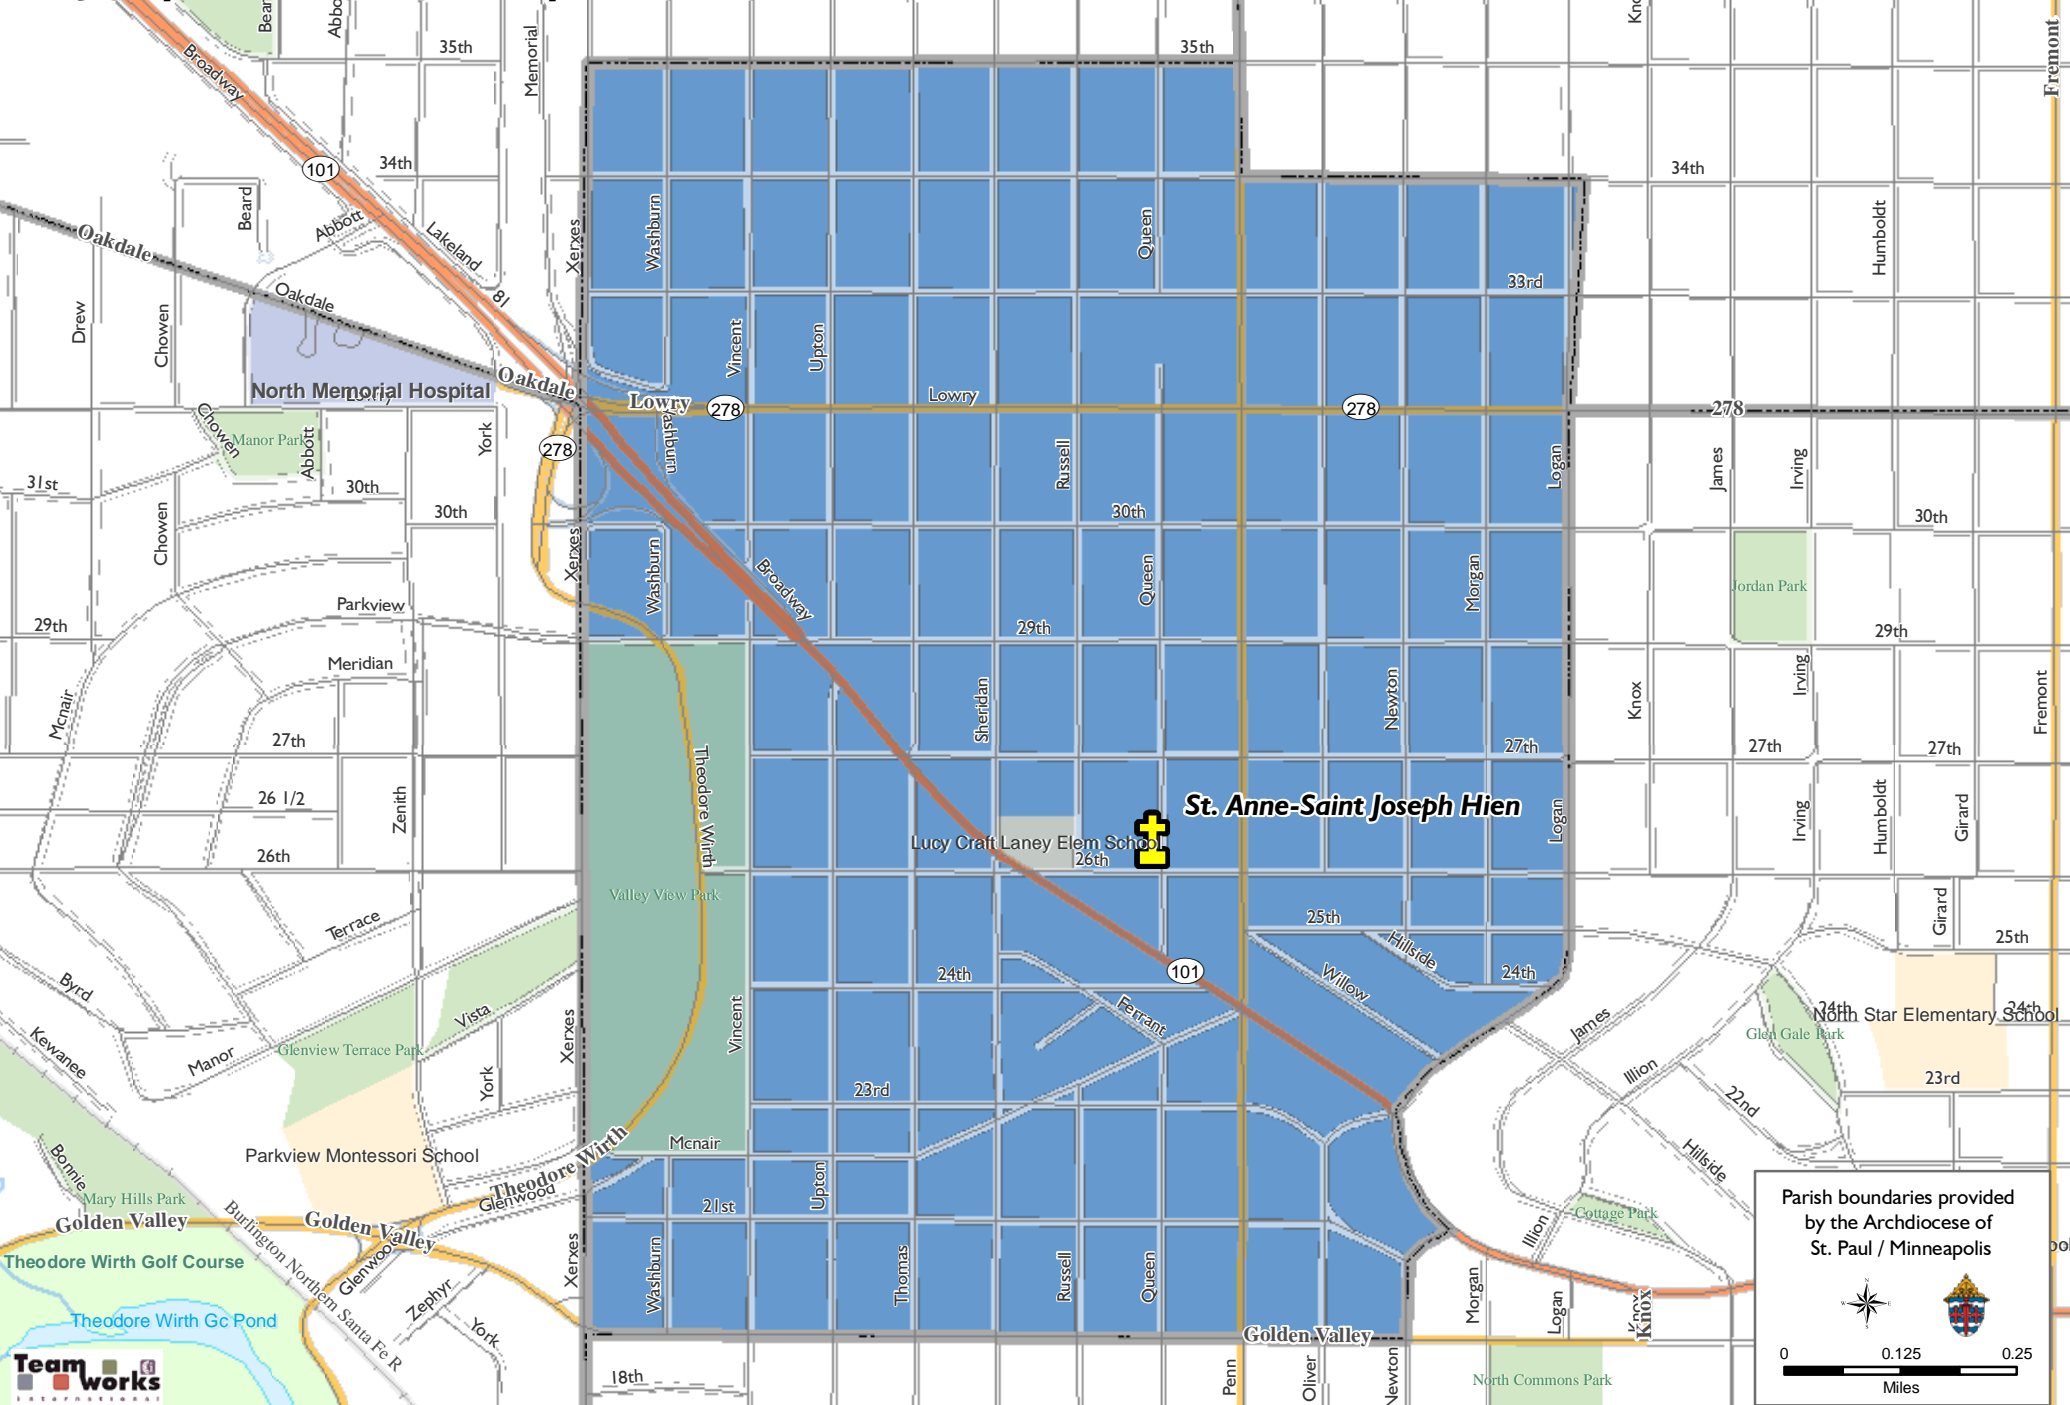

Archdiocese of St. Paul / Minneapolis

Parish Boundary for St. Anne- St. Joseph Hien of Minneapolis

Parish boundaries provided by the Archdiocese of St. Paul / Minneapolis

0 0.125 0.25
Miles