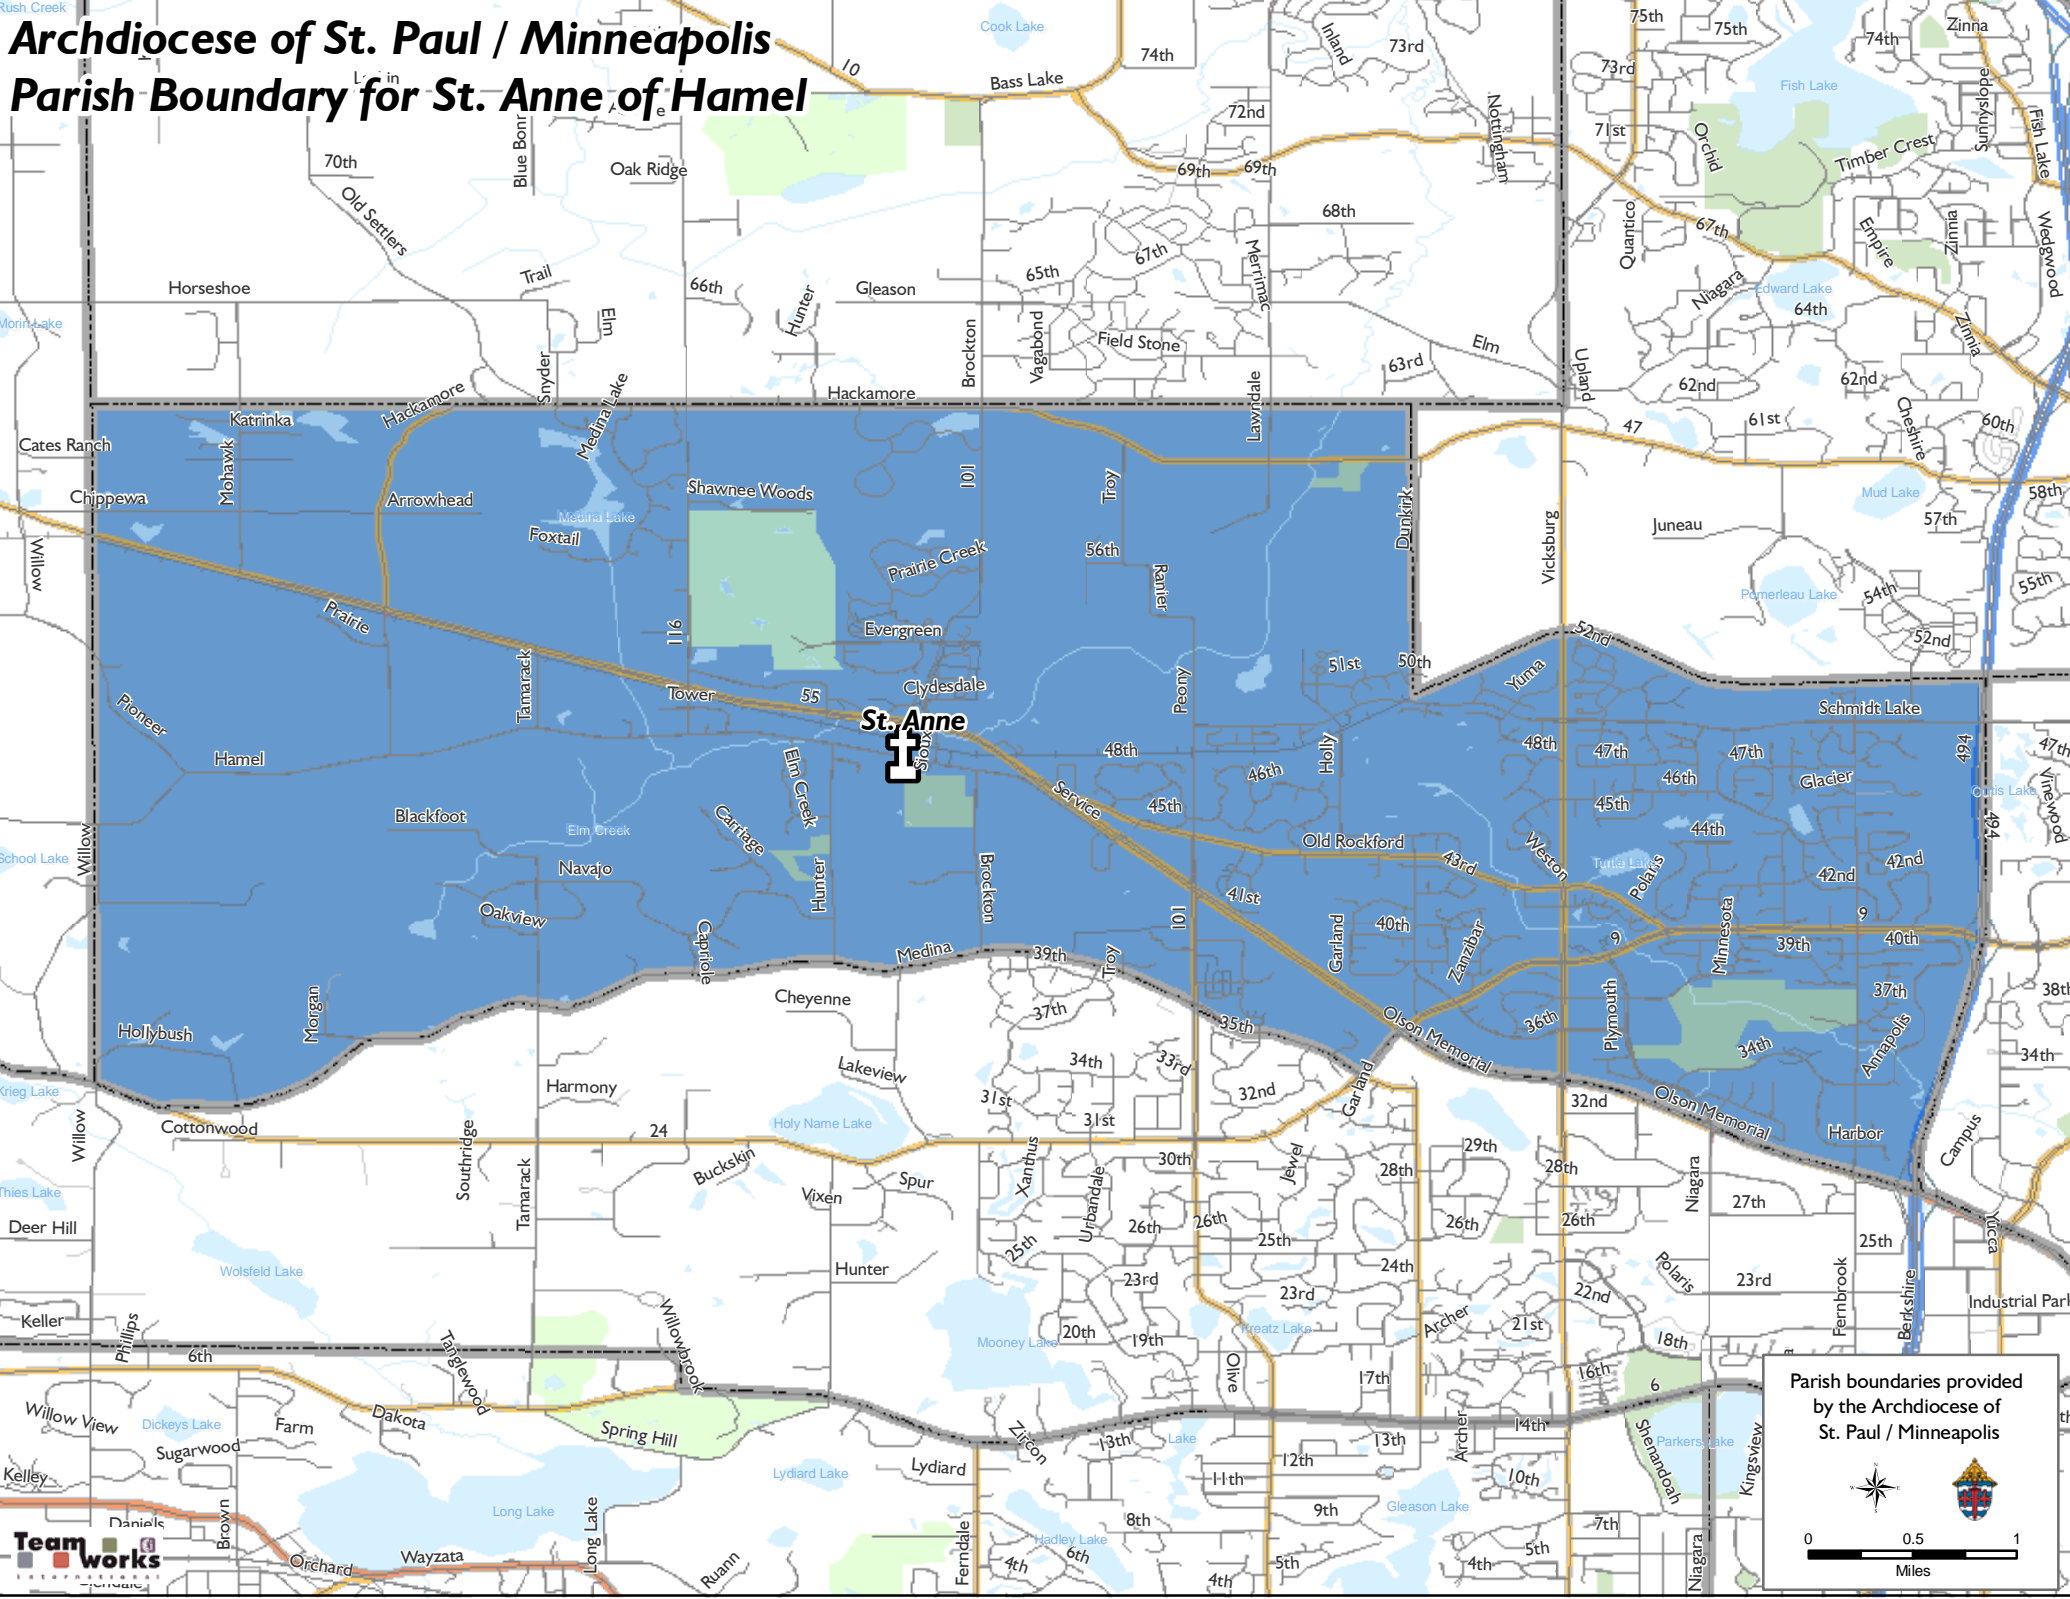

Archdiocese of St. Paul / Minneapolis

Parish Boundary for St. Anne of Hamel

Parish boundaries provided by the Archdiocese of St. Paul / Minneapolis

0 0.5 1 Miles