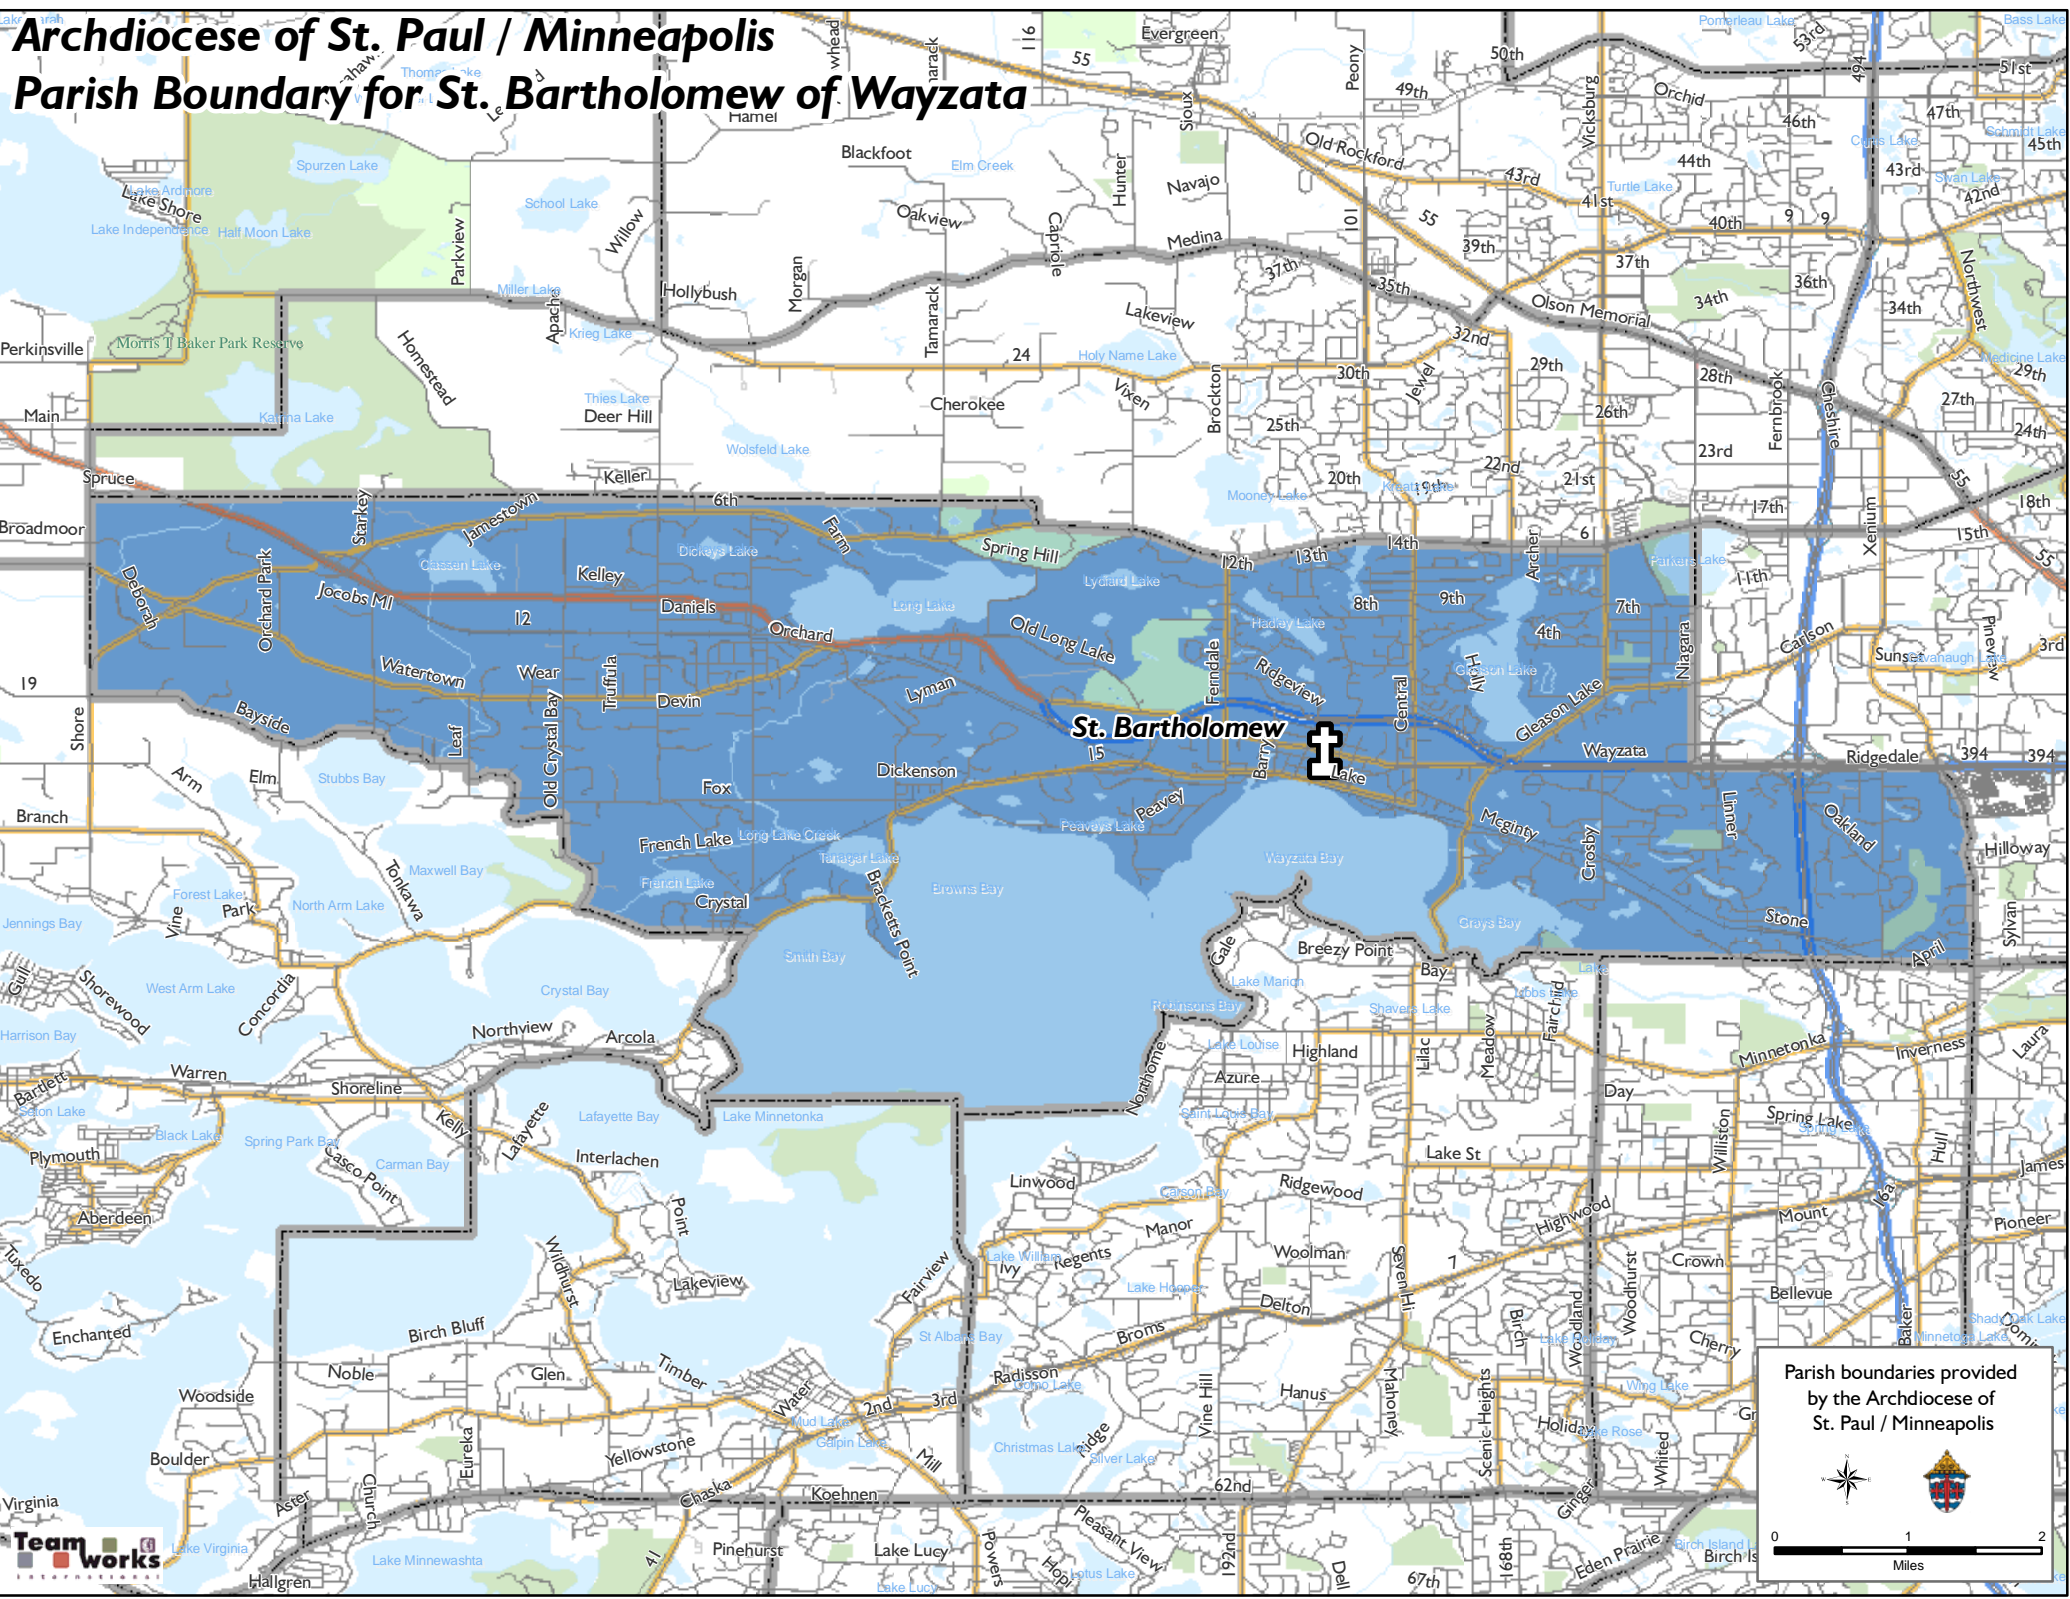

Archdiocese of St. Paul / Minneapolis

Parish Boundary for St. Bartholomew of Wayzata

Parish boundaries provided by the Archdiocese of St. Paul / Minneapolis

0 1 2 Miles