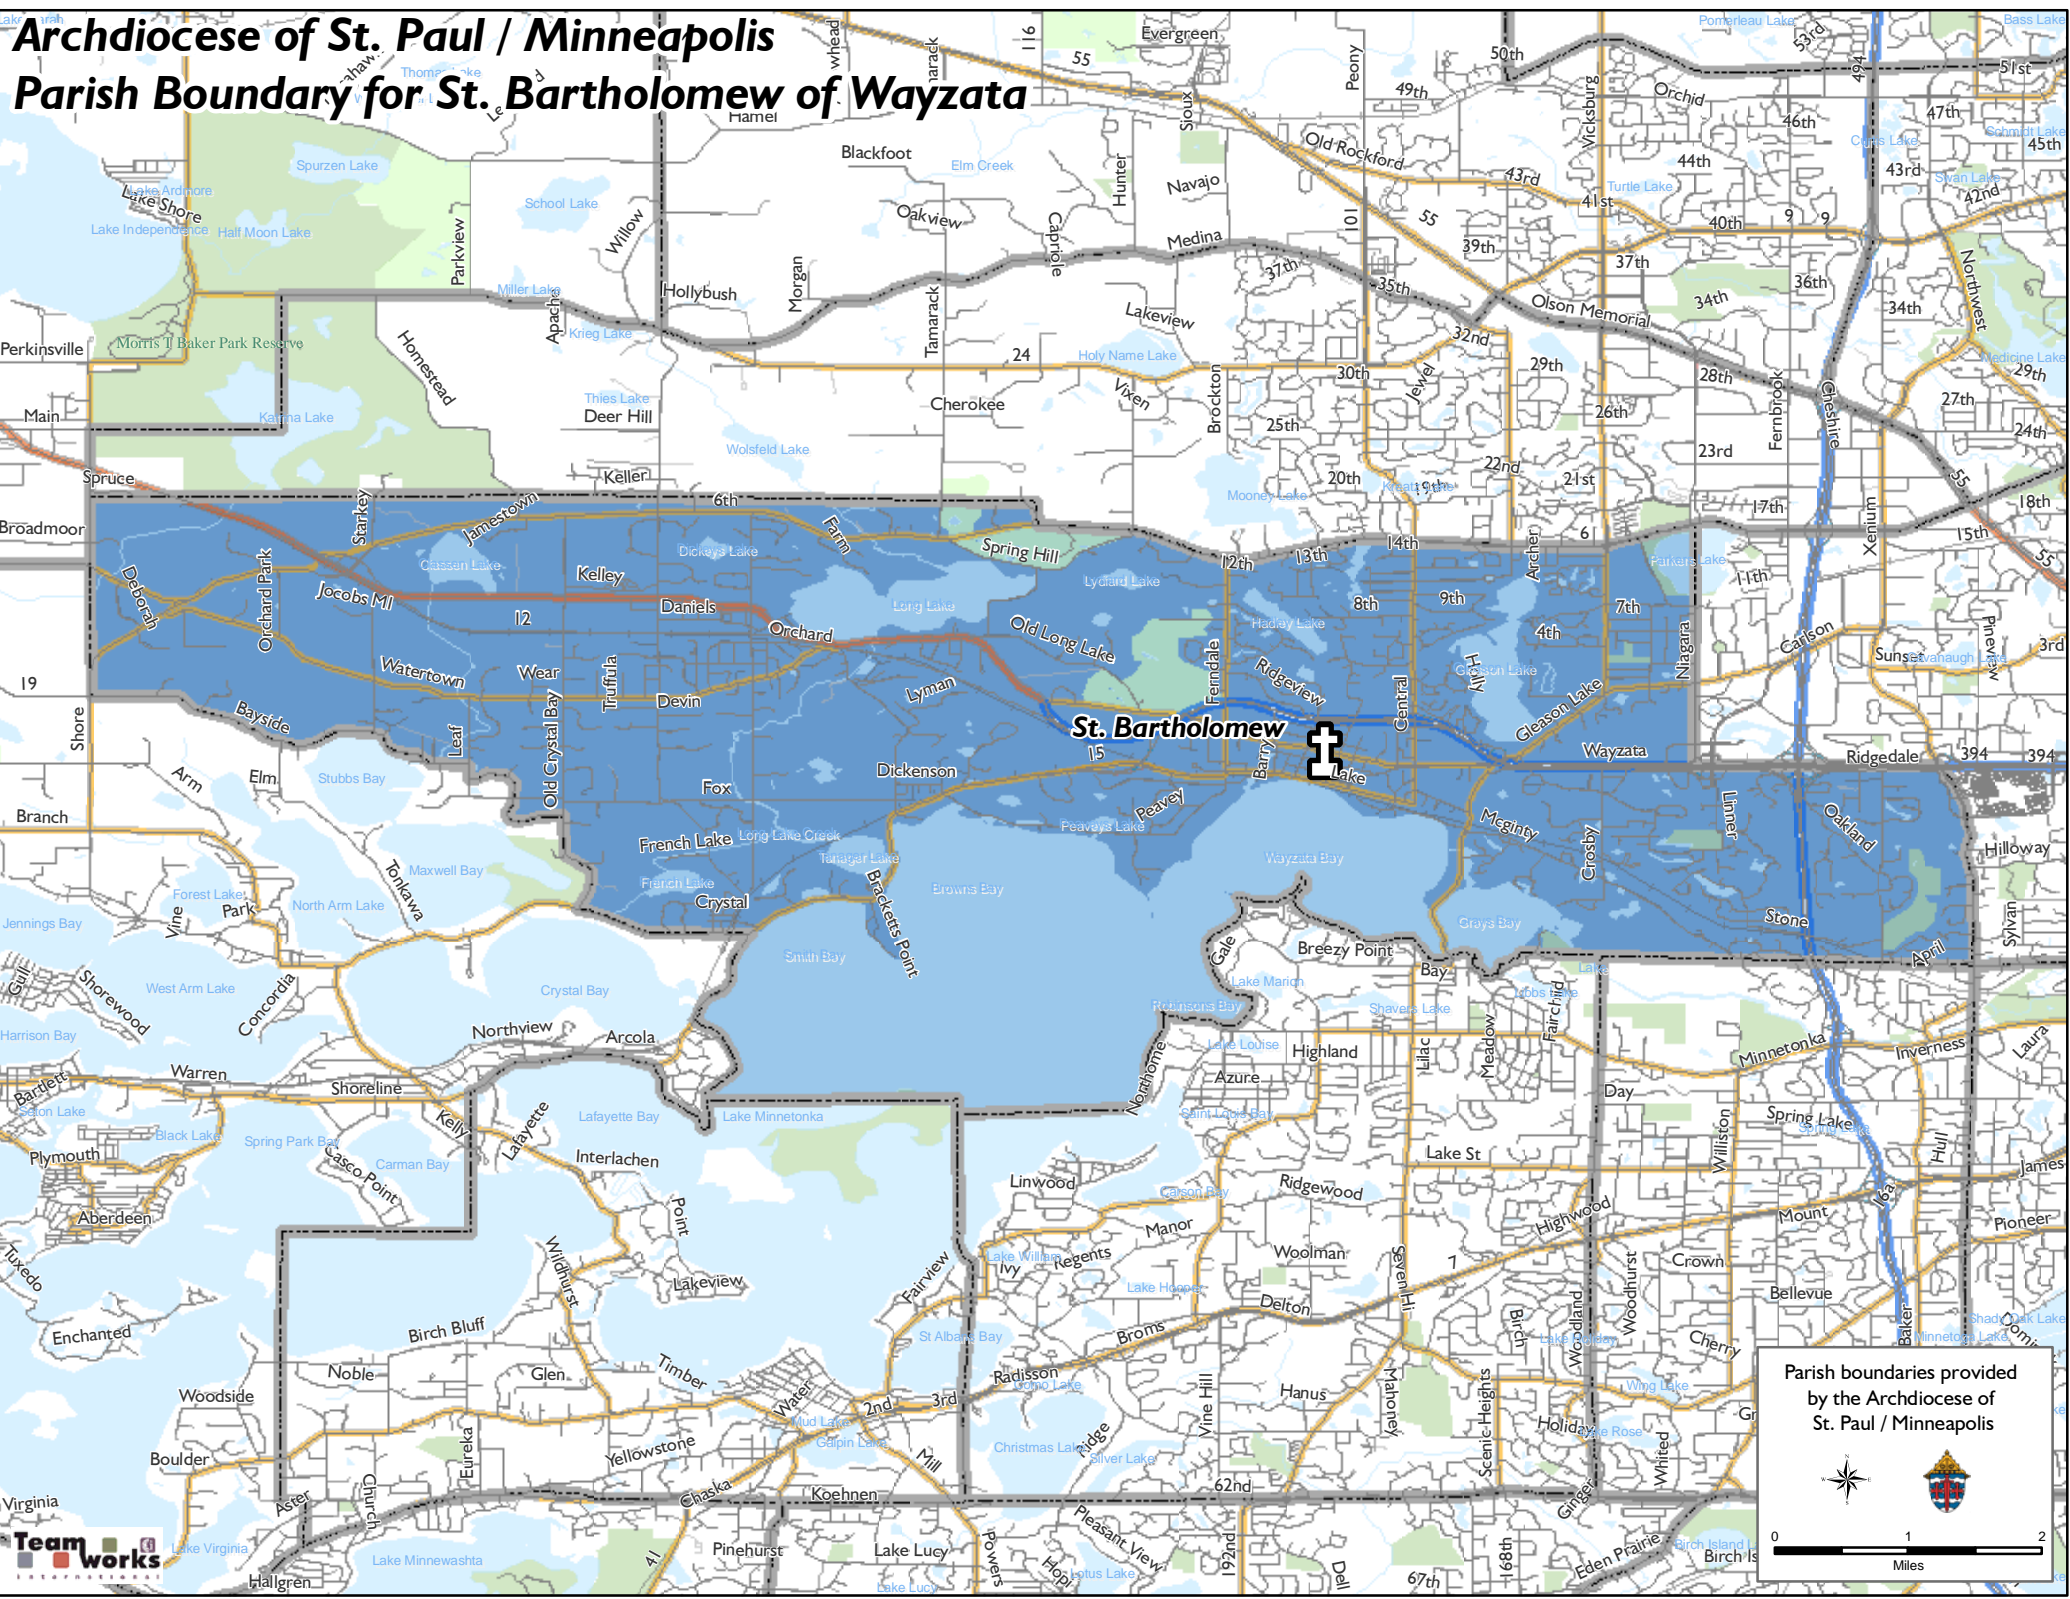

# Archdiocese of St. Paul / Minneapolis

## Parish Boundary for St. Bartholomew of Wayzata

Parish boundaries provided by the Archdiocese of St. Paul / Minneapolis

0 1 2 Miles