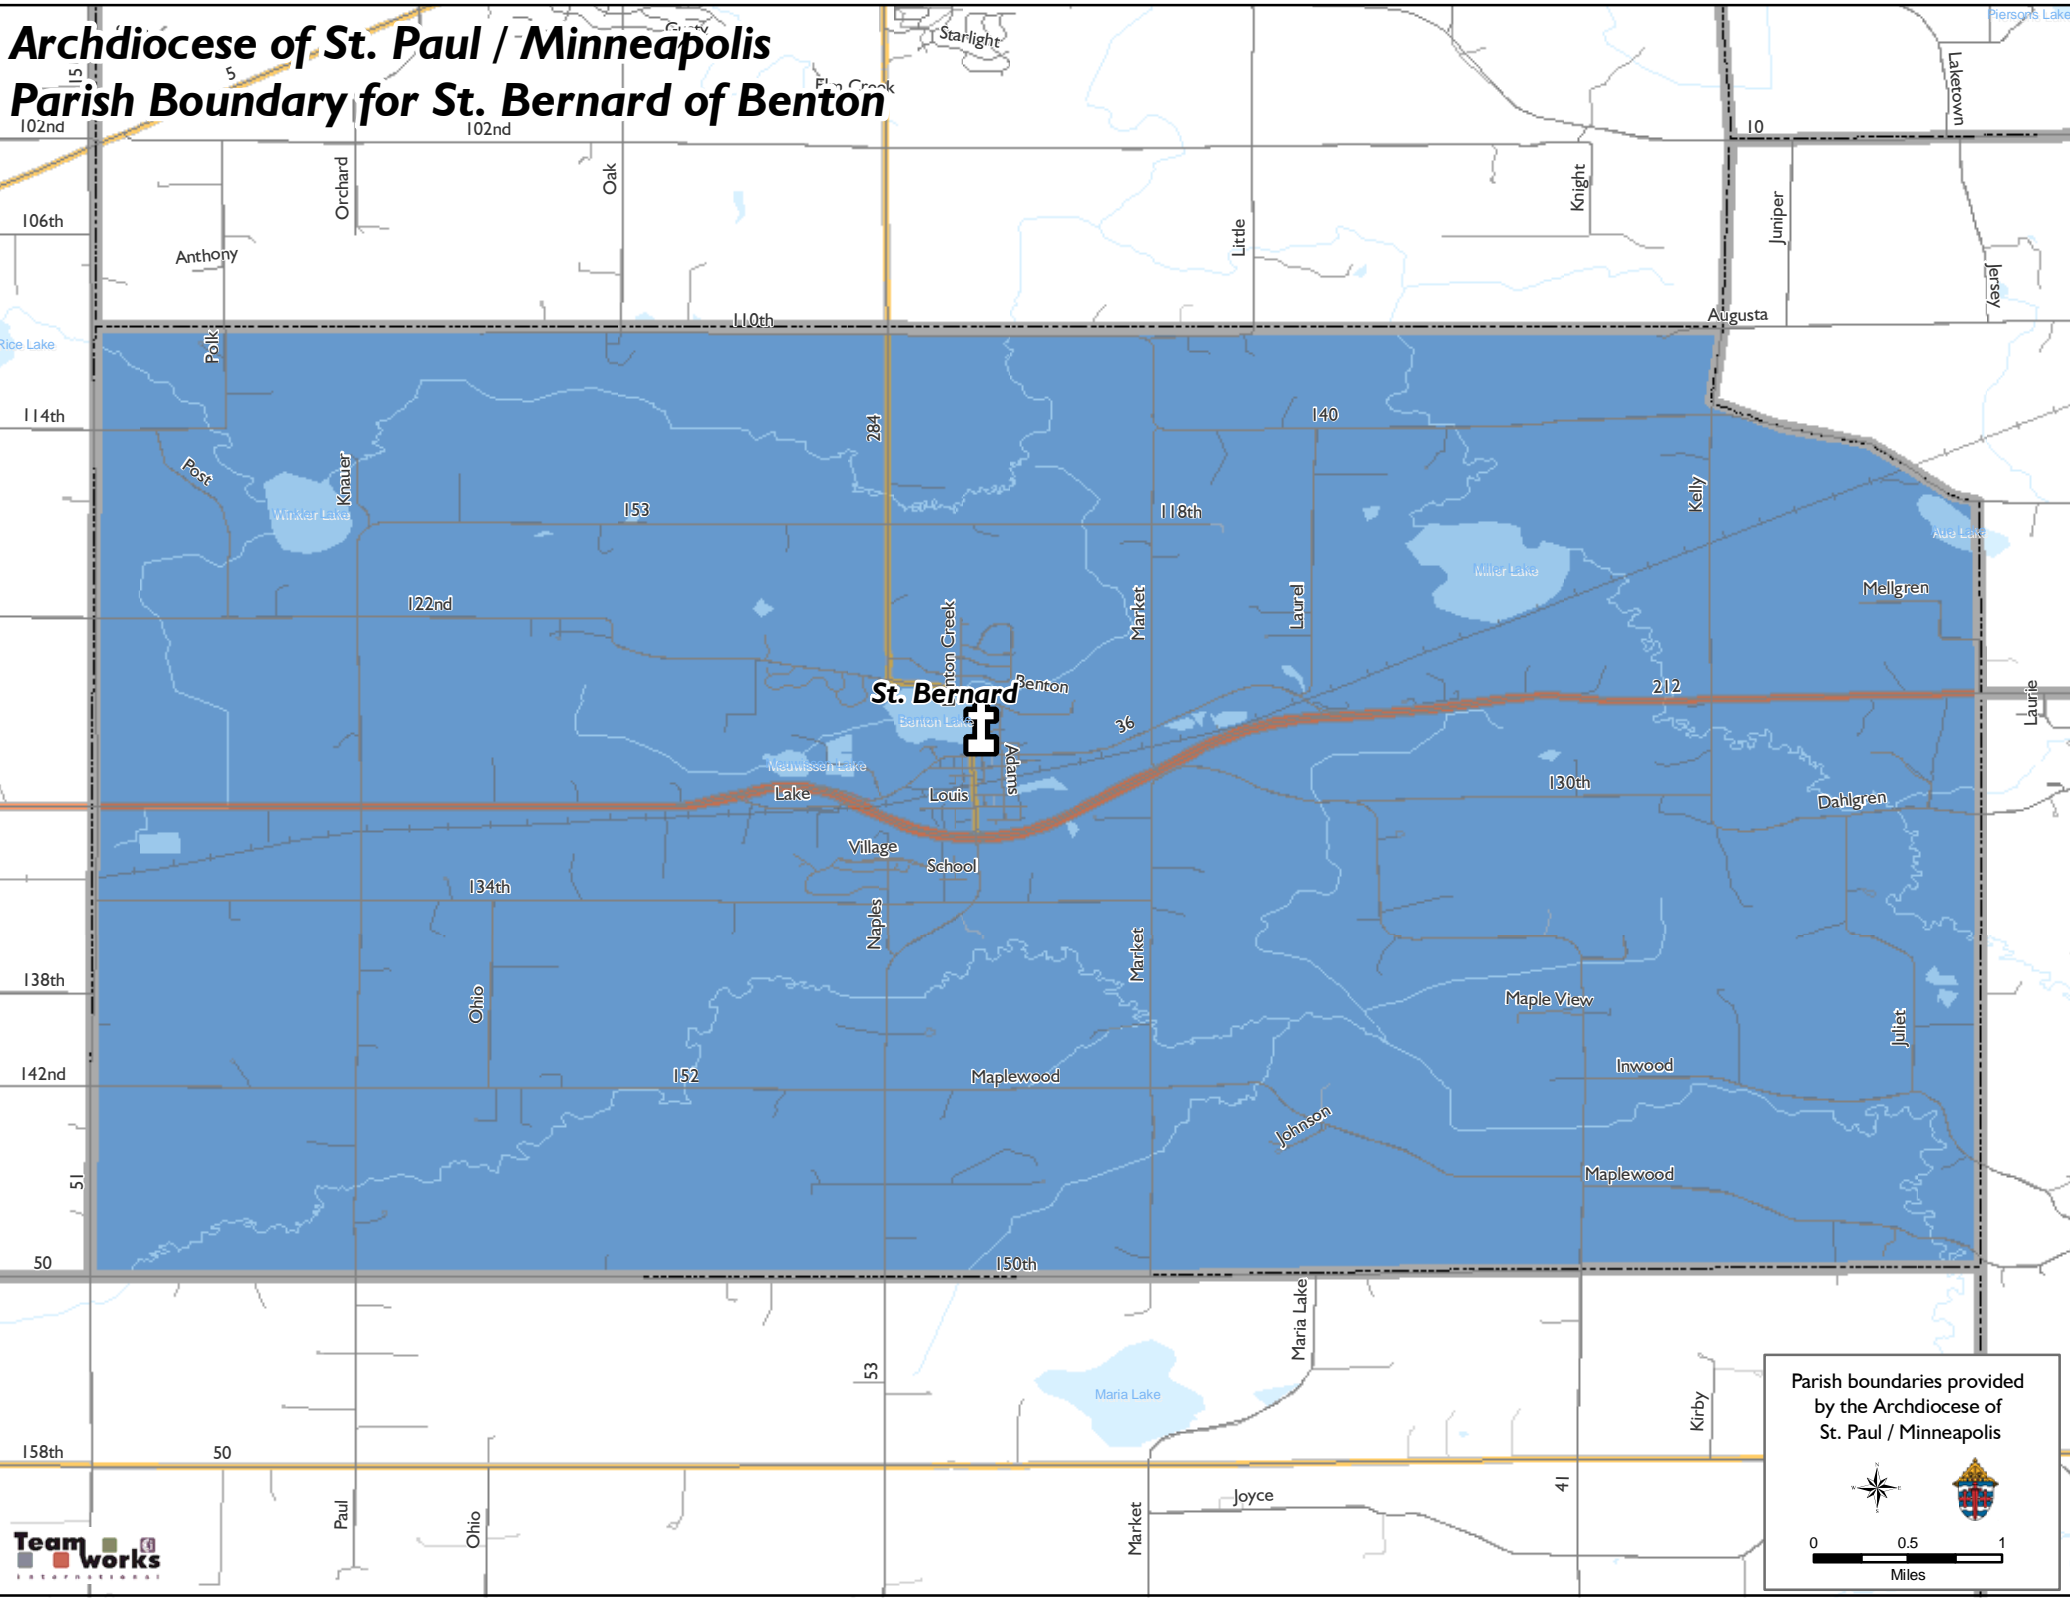

Archdiocese of St. Paul / Minneapolis Parish Boundary for St. Bernard of Benton

Parish boundaries provided by the Archdiocese of St. Paul / Minneapolis

0 0.5 1
Miles