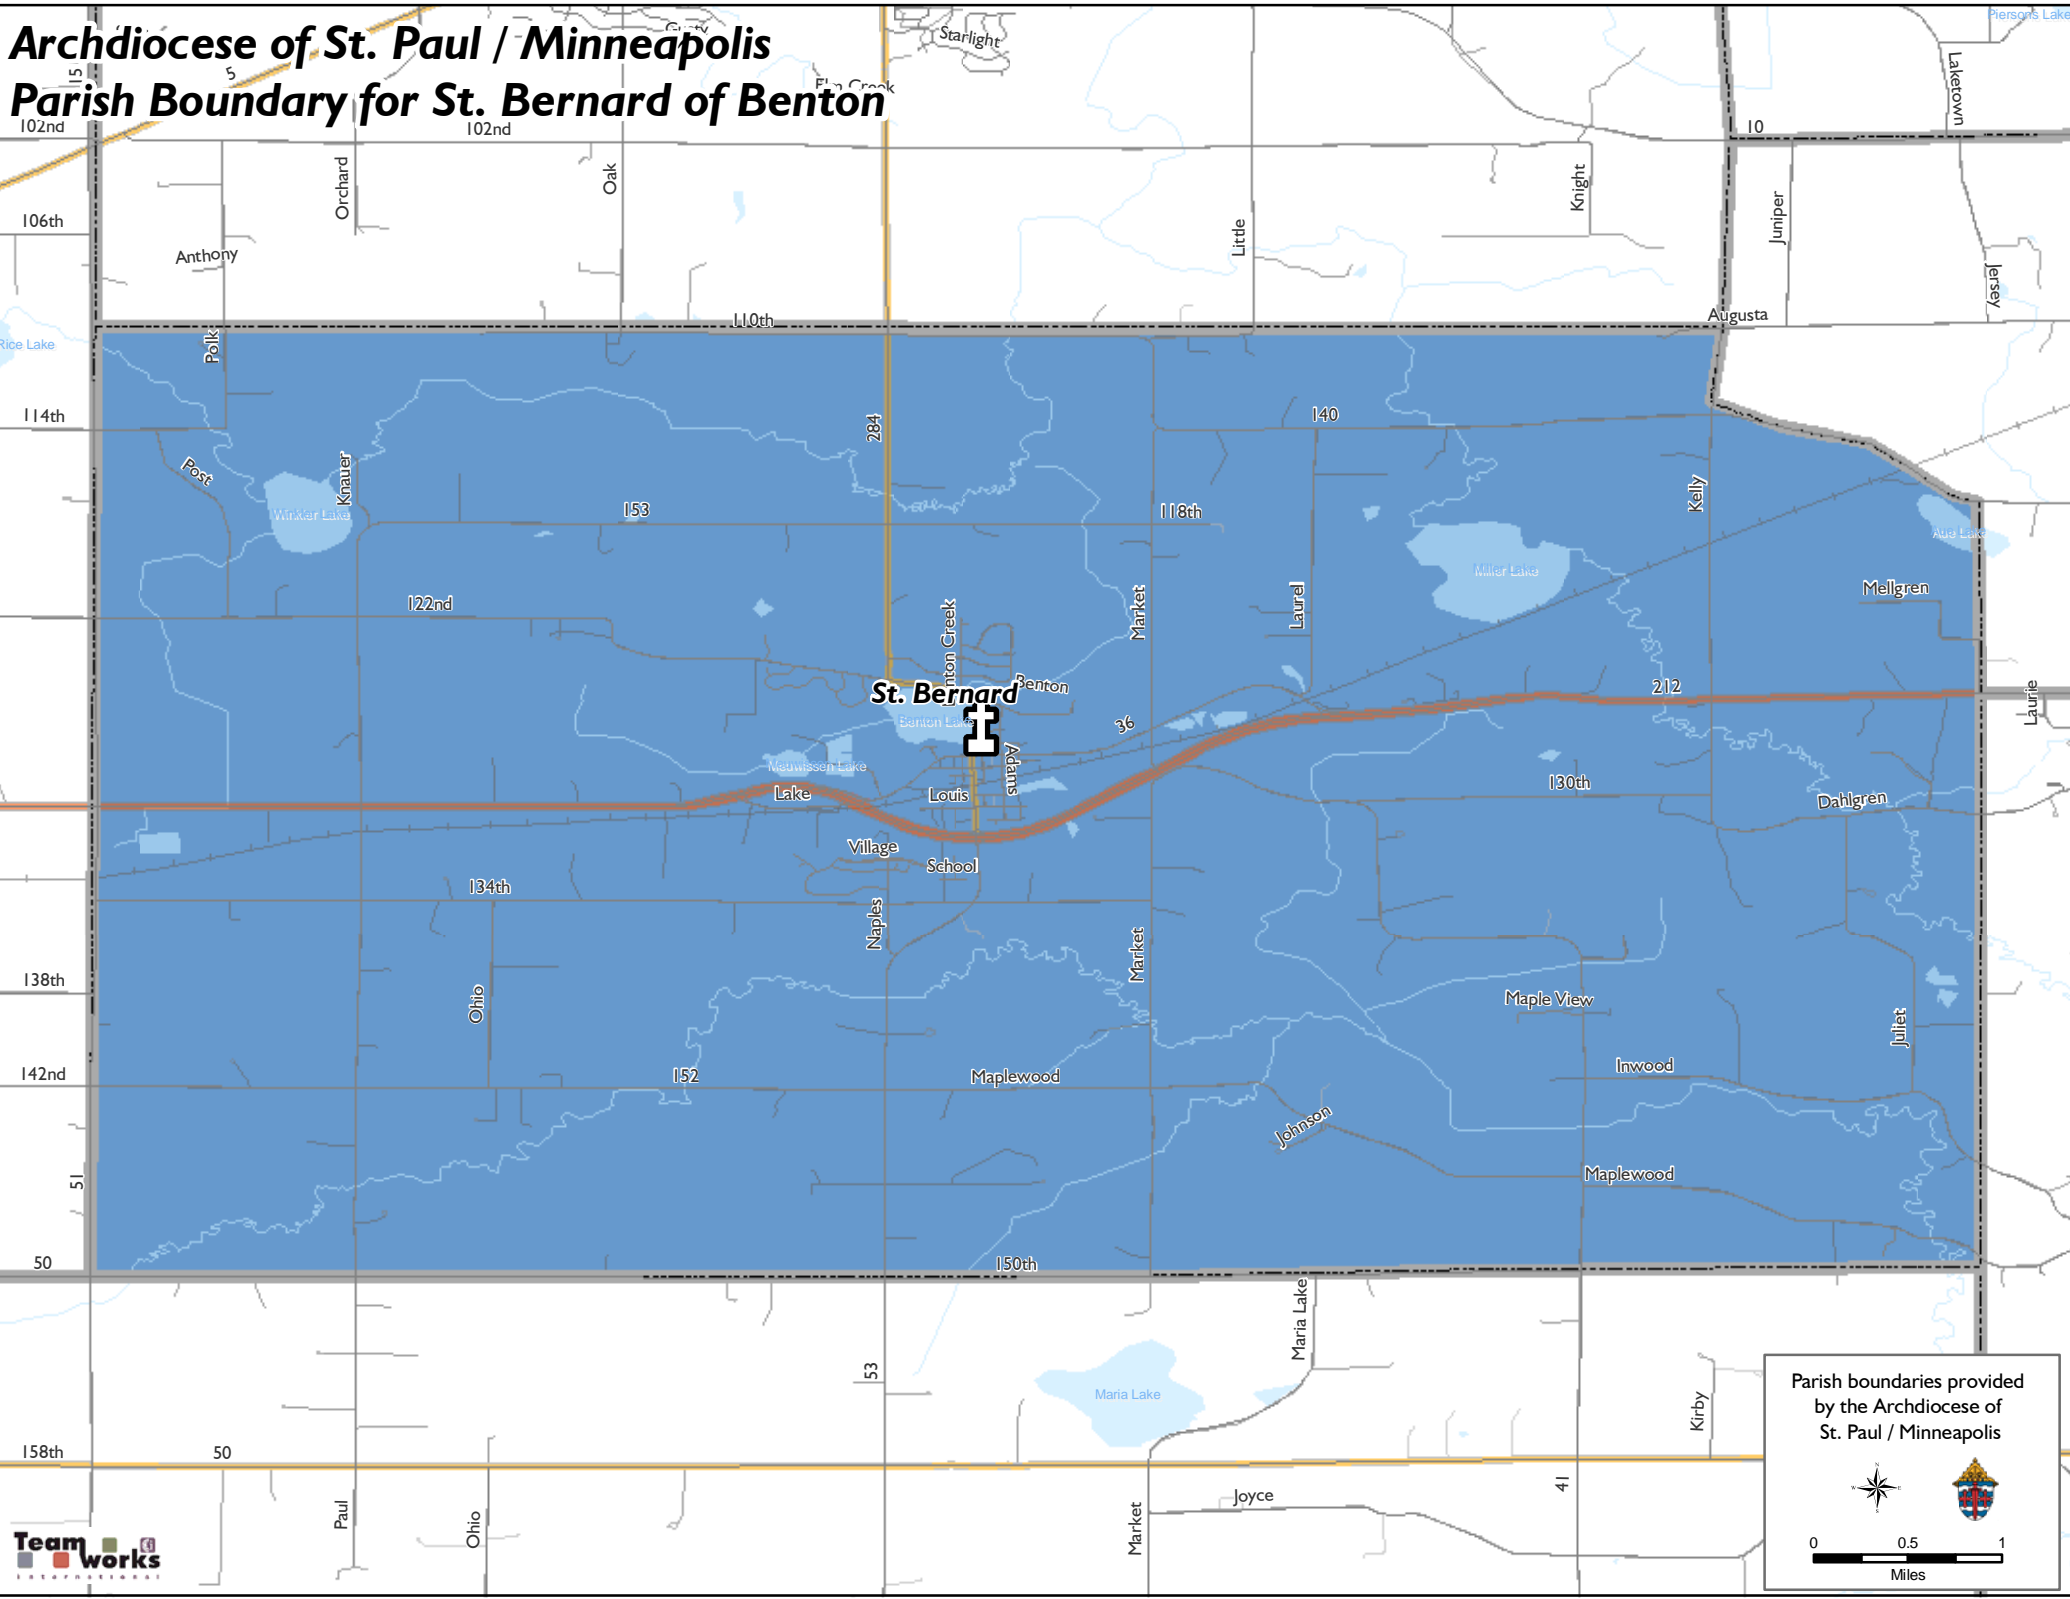

# Archdiocese of St. Paul / Minneapolis

## Parish Boundary for St. Bernard of Benton

Parish boundaries provided by the Archdiocese of St. Paul / Minneapolis

0 0.5 1  
Miles