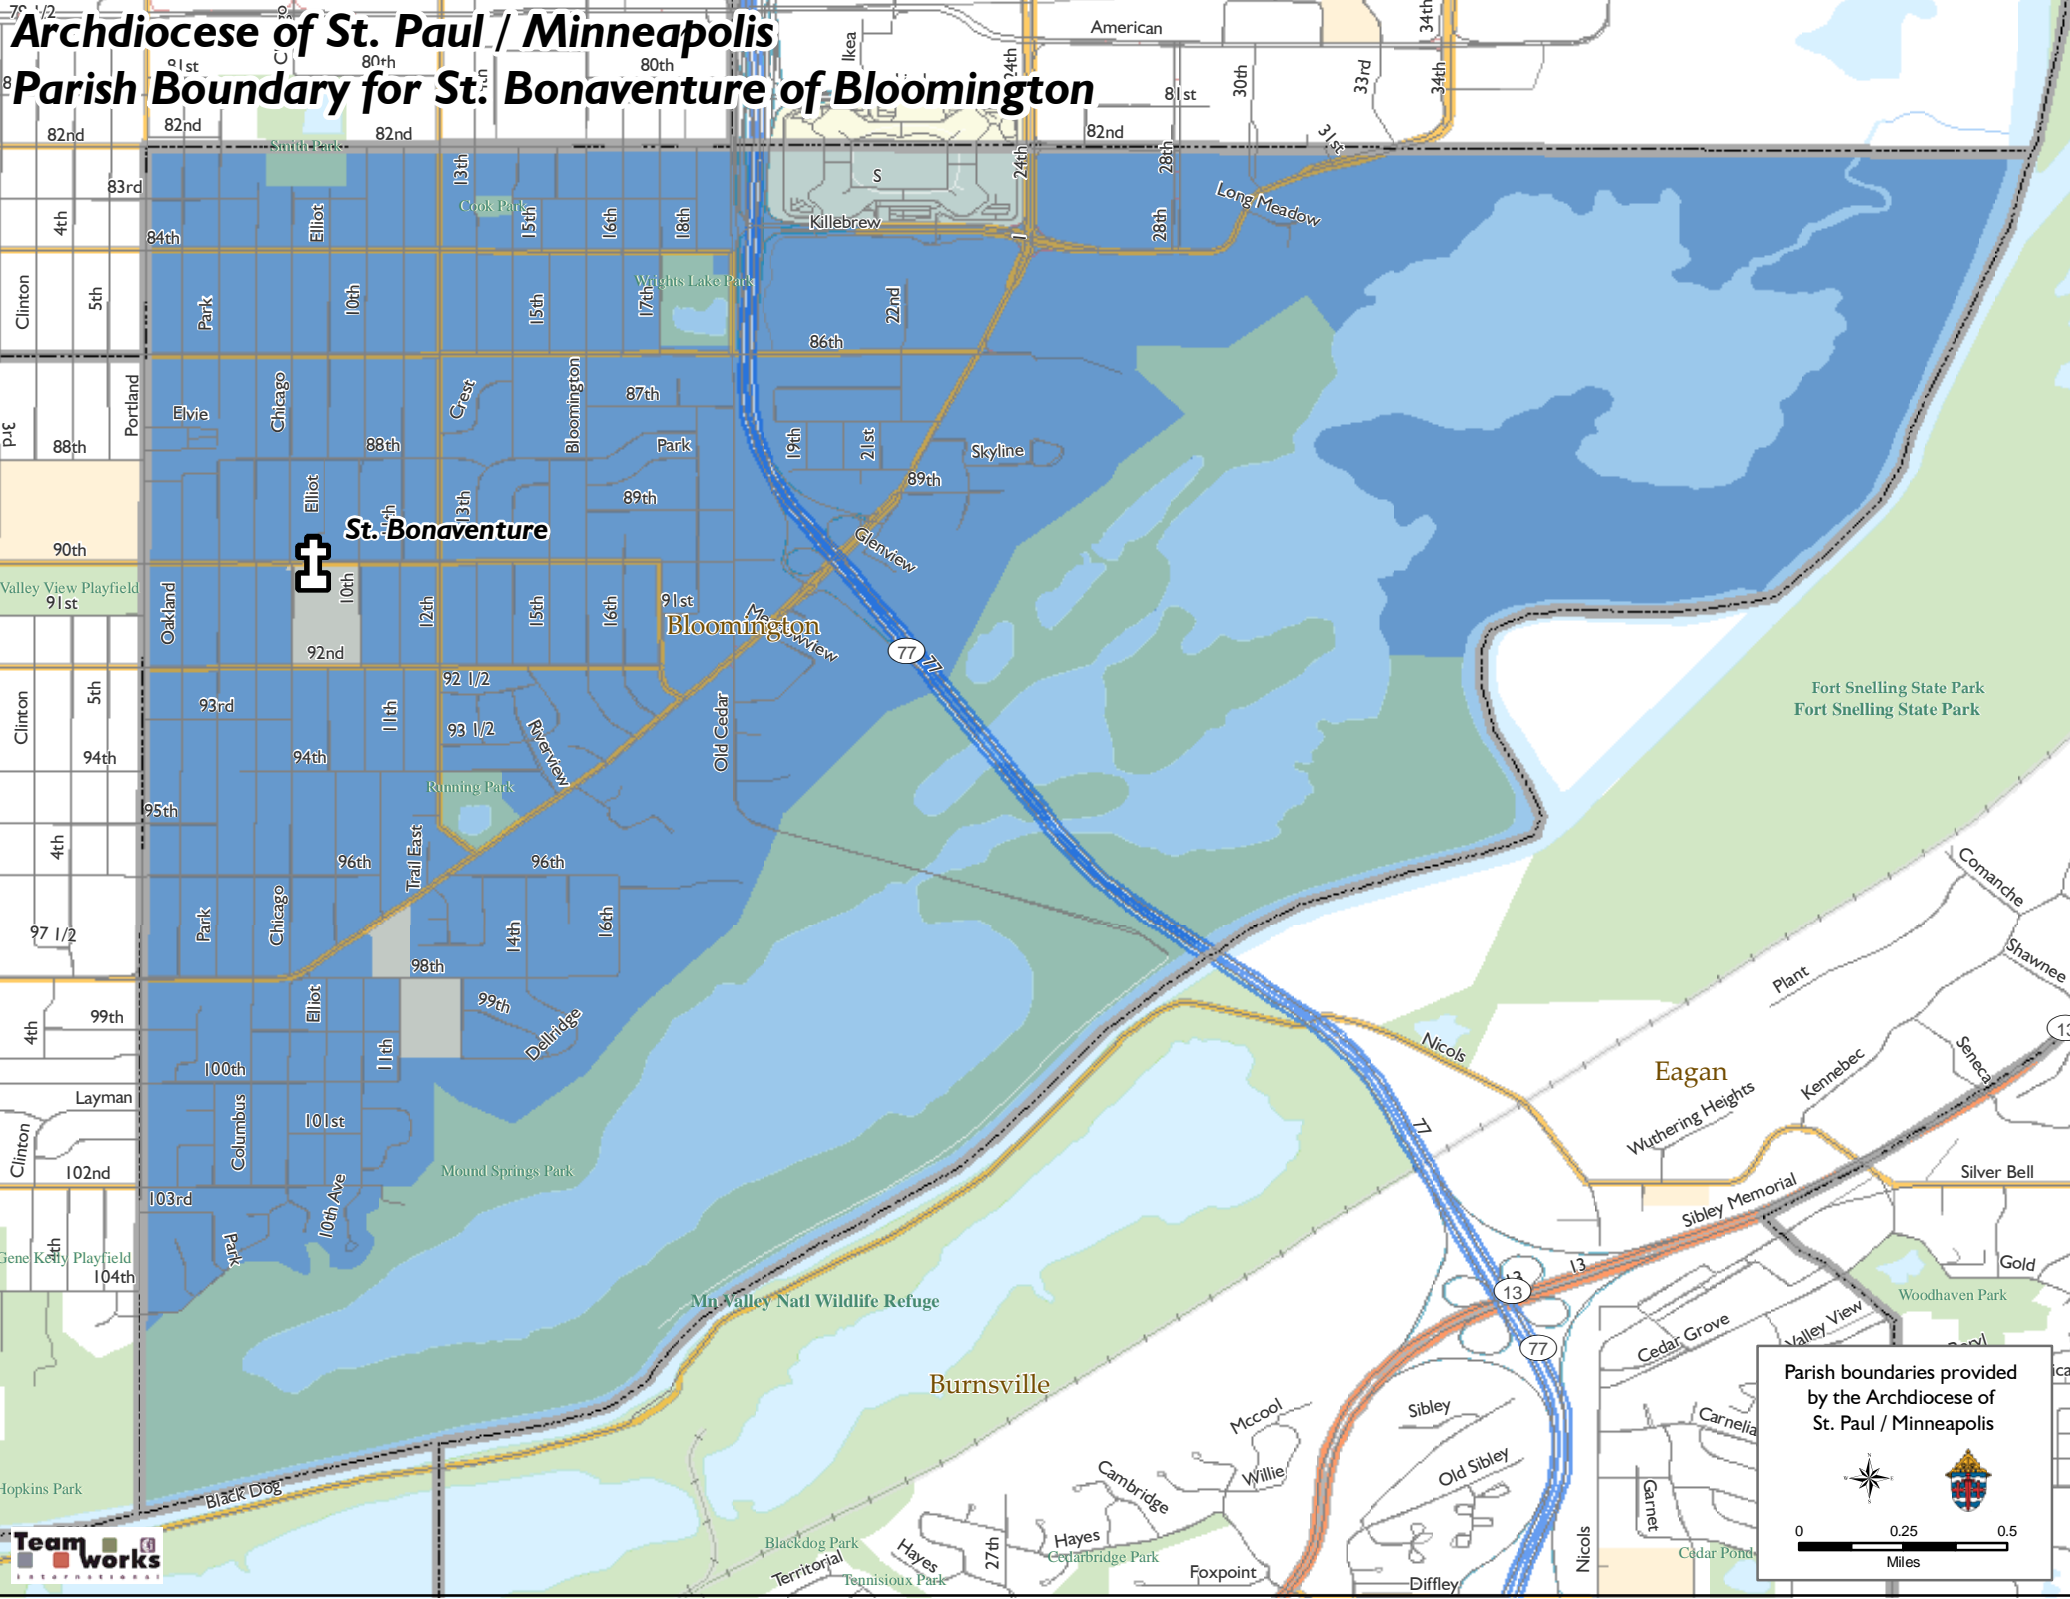

Archdiocese of St. Paul / Minneapolis

Parish Boundary for St. Bonaventure of Bloomington

Parish boundaries provided by the Archdiocese of St. Paul / Minneapolis

0 0.25 0.5 Miles