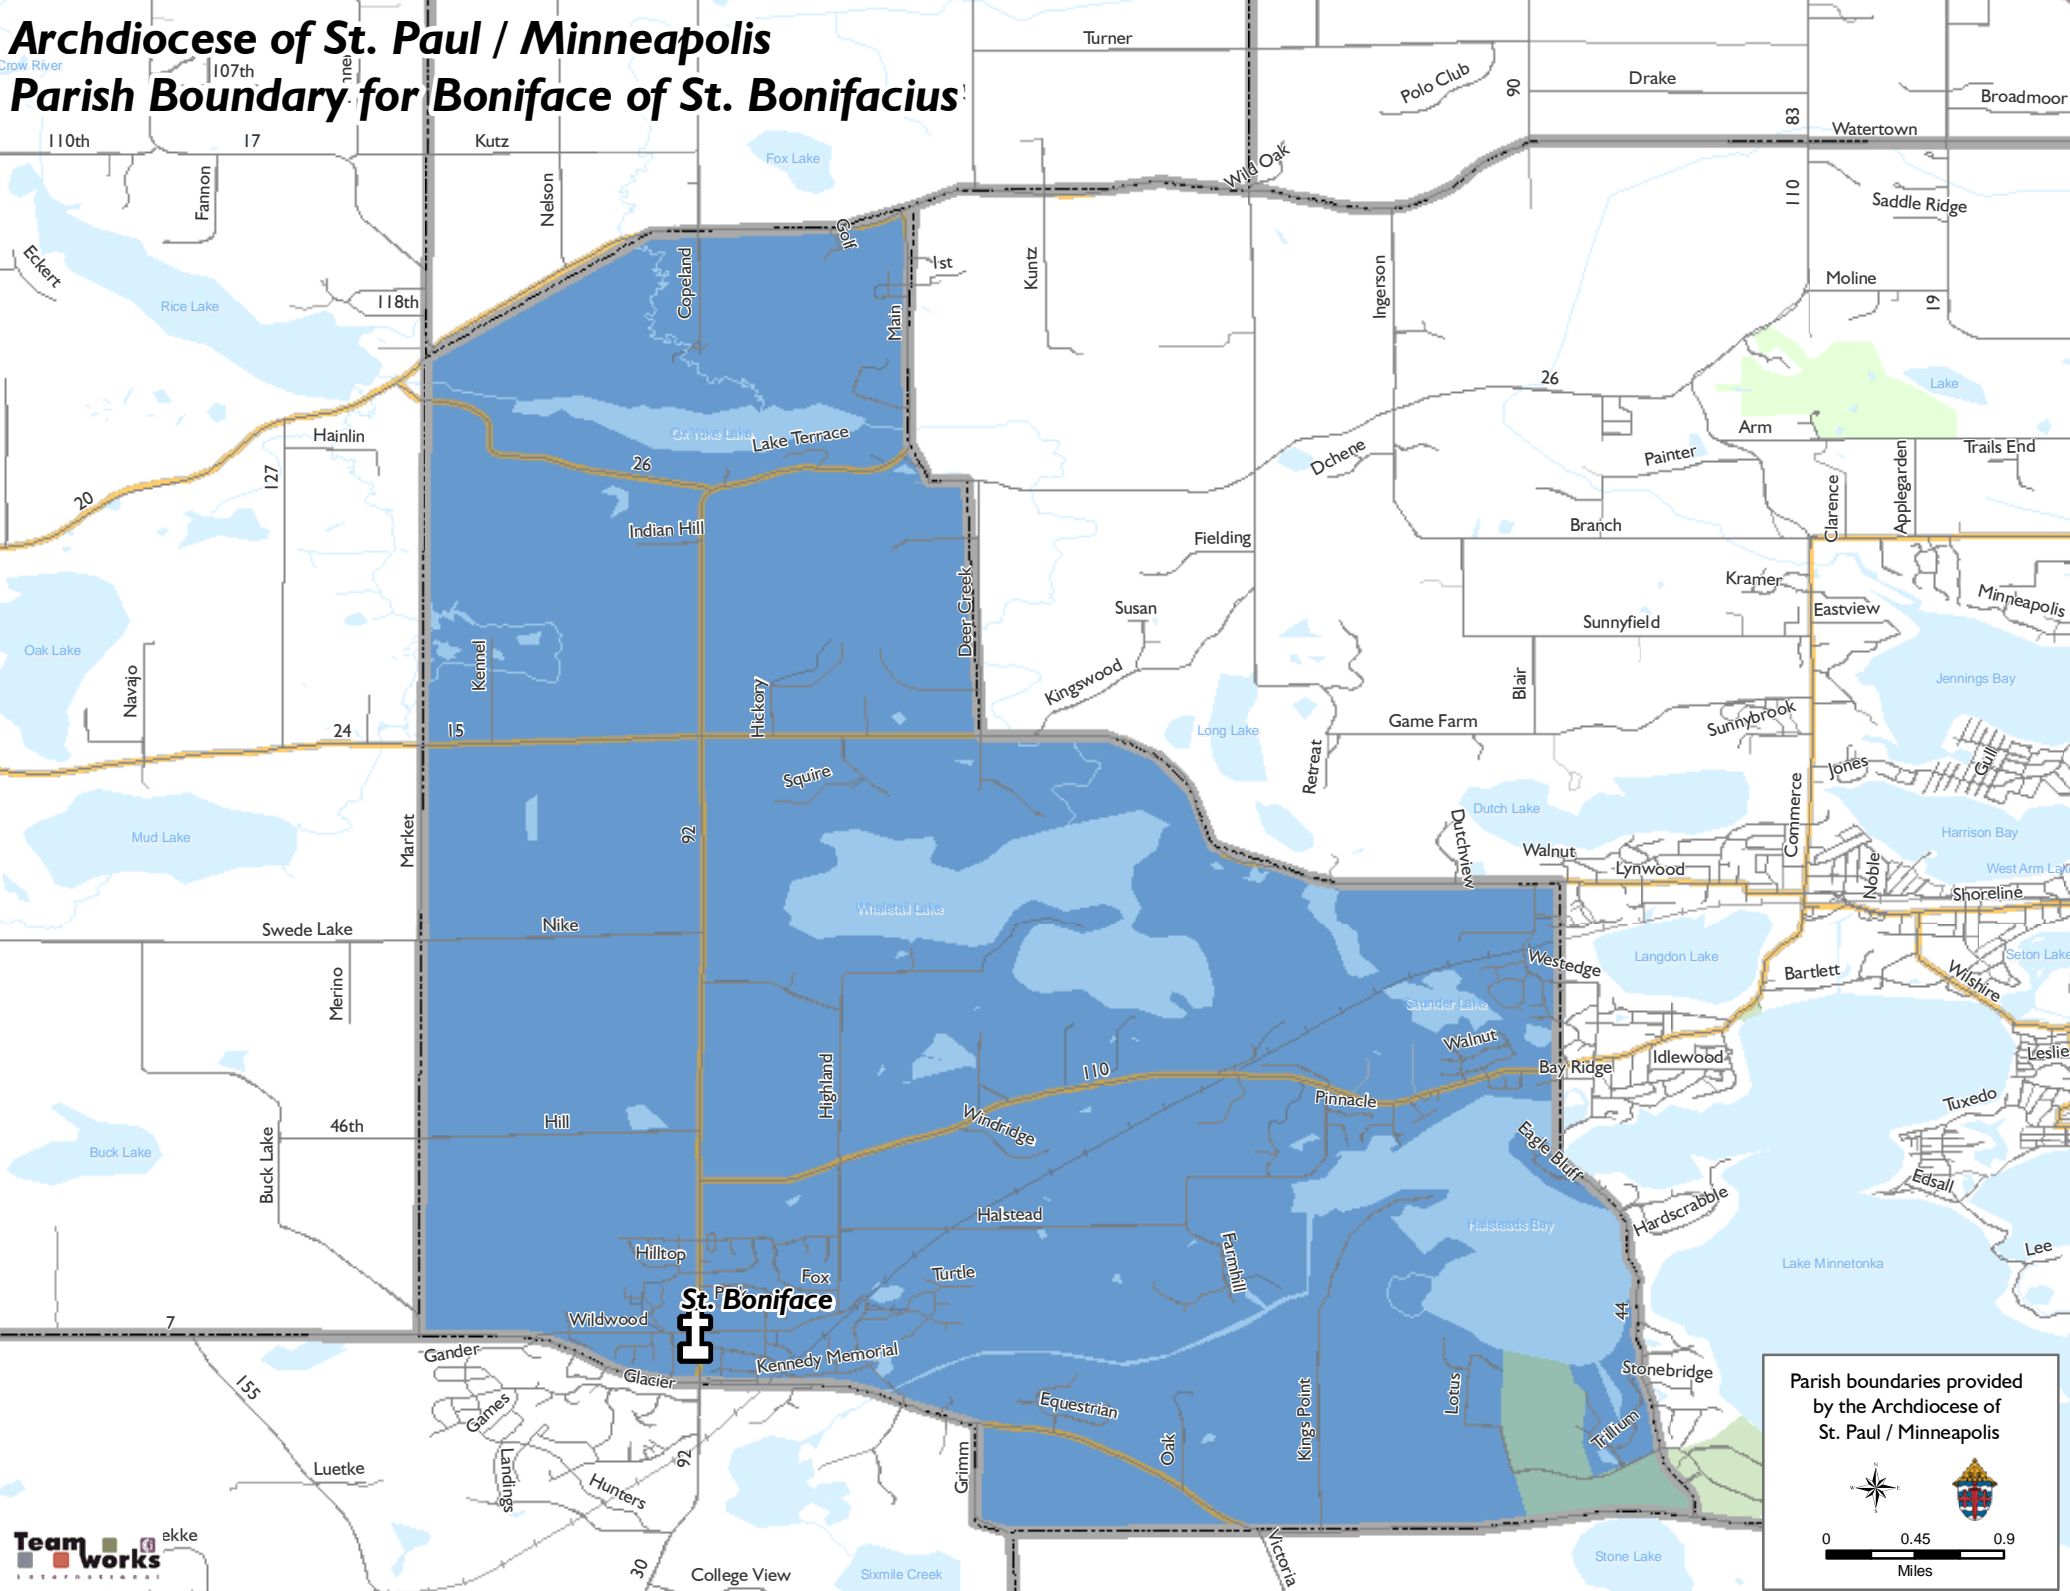

# Archdiocese of St. Paul / Minneapolis

## Parish Boundary for Boniface of St. Bonifacius

Parish boundaries provided by the Archdiocese of St. Paul / Minneapolis

0 0.45 0.9  
Miles