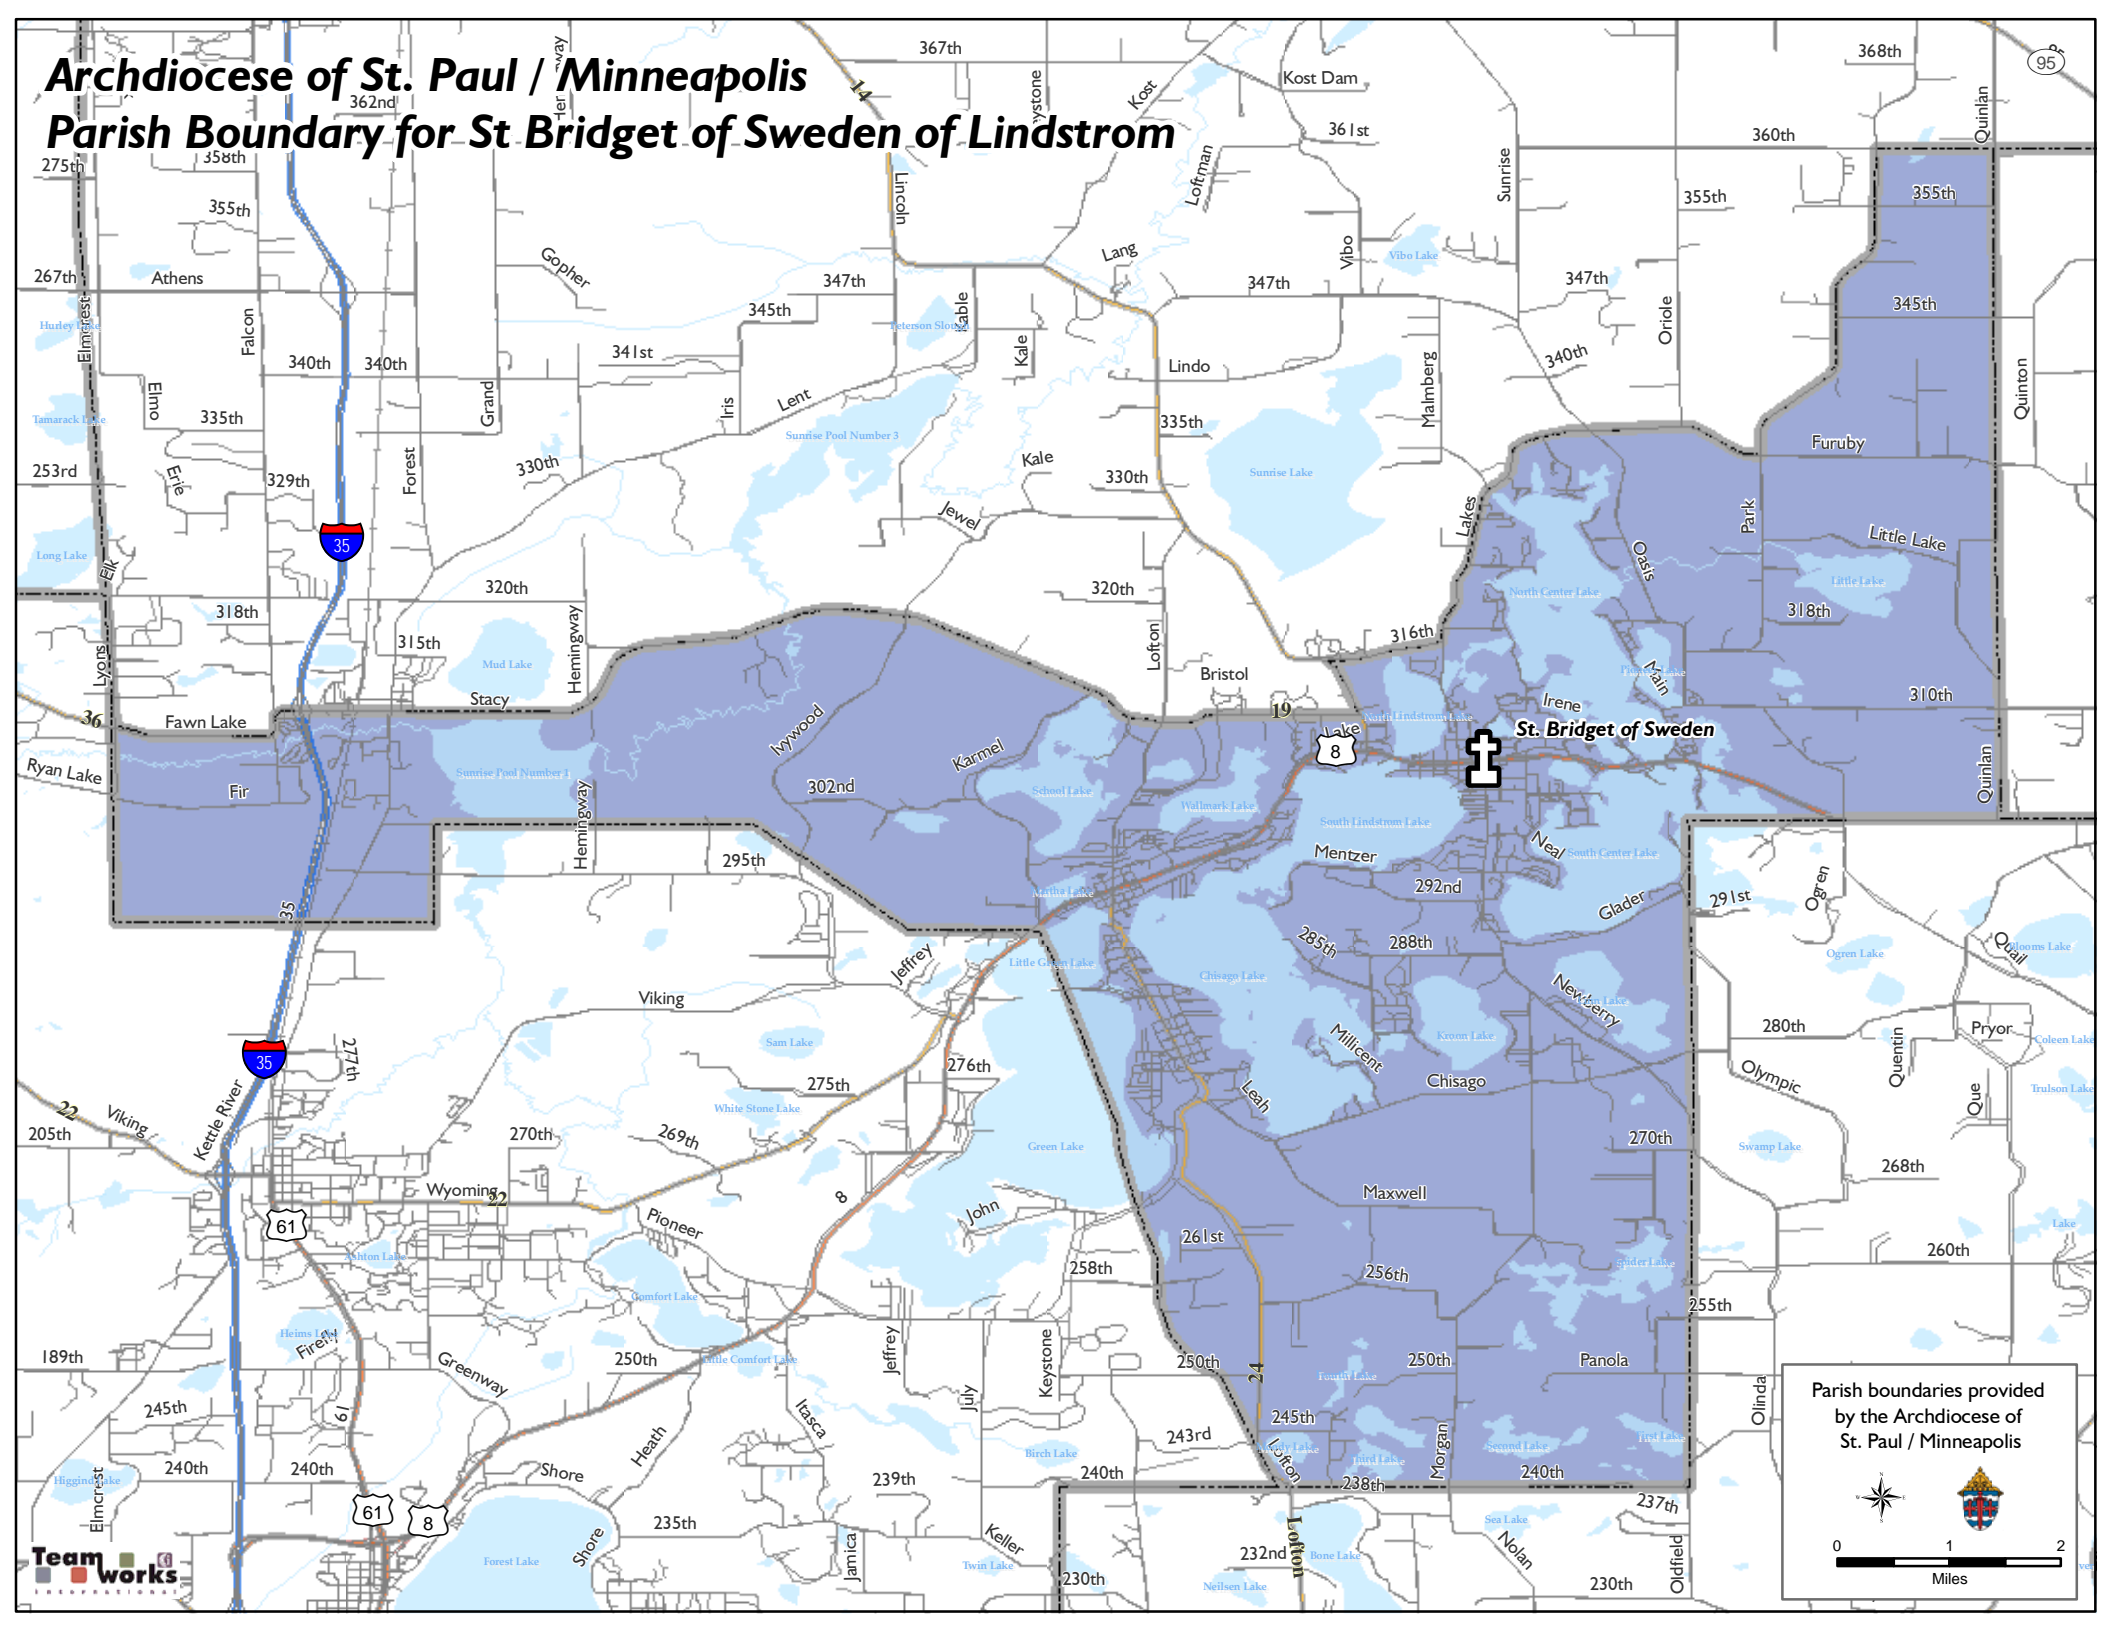

# Archdiocese of St. Paul / Minneapolis Parish Boundary for St. Bridget of Sweden of Lindstrom

Parish boundaries provided by the Archdiocese of St. Paul / Minneapolis

0 1 2  
Miles