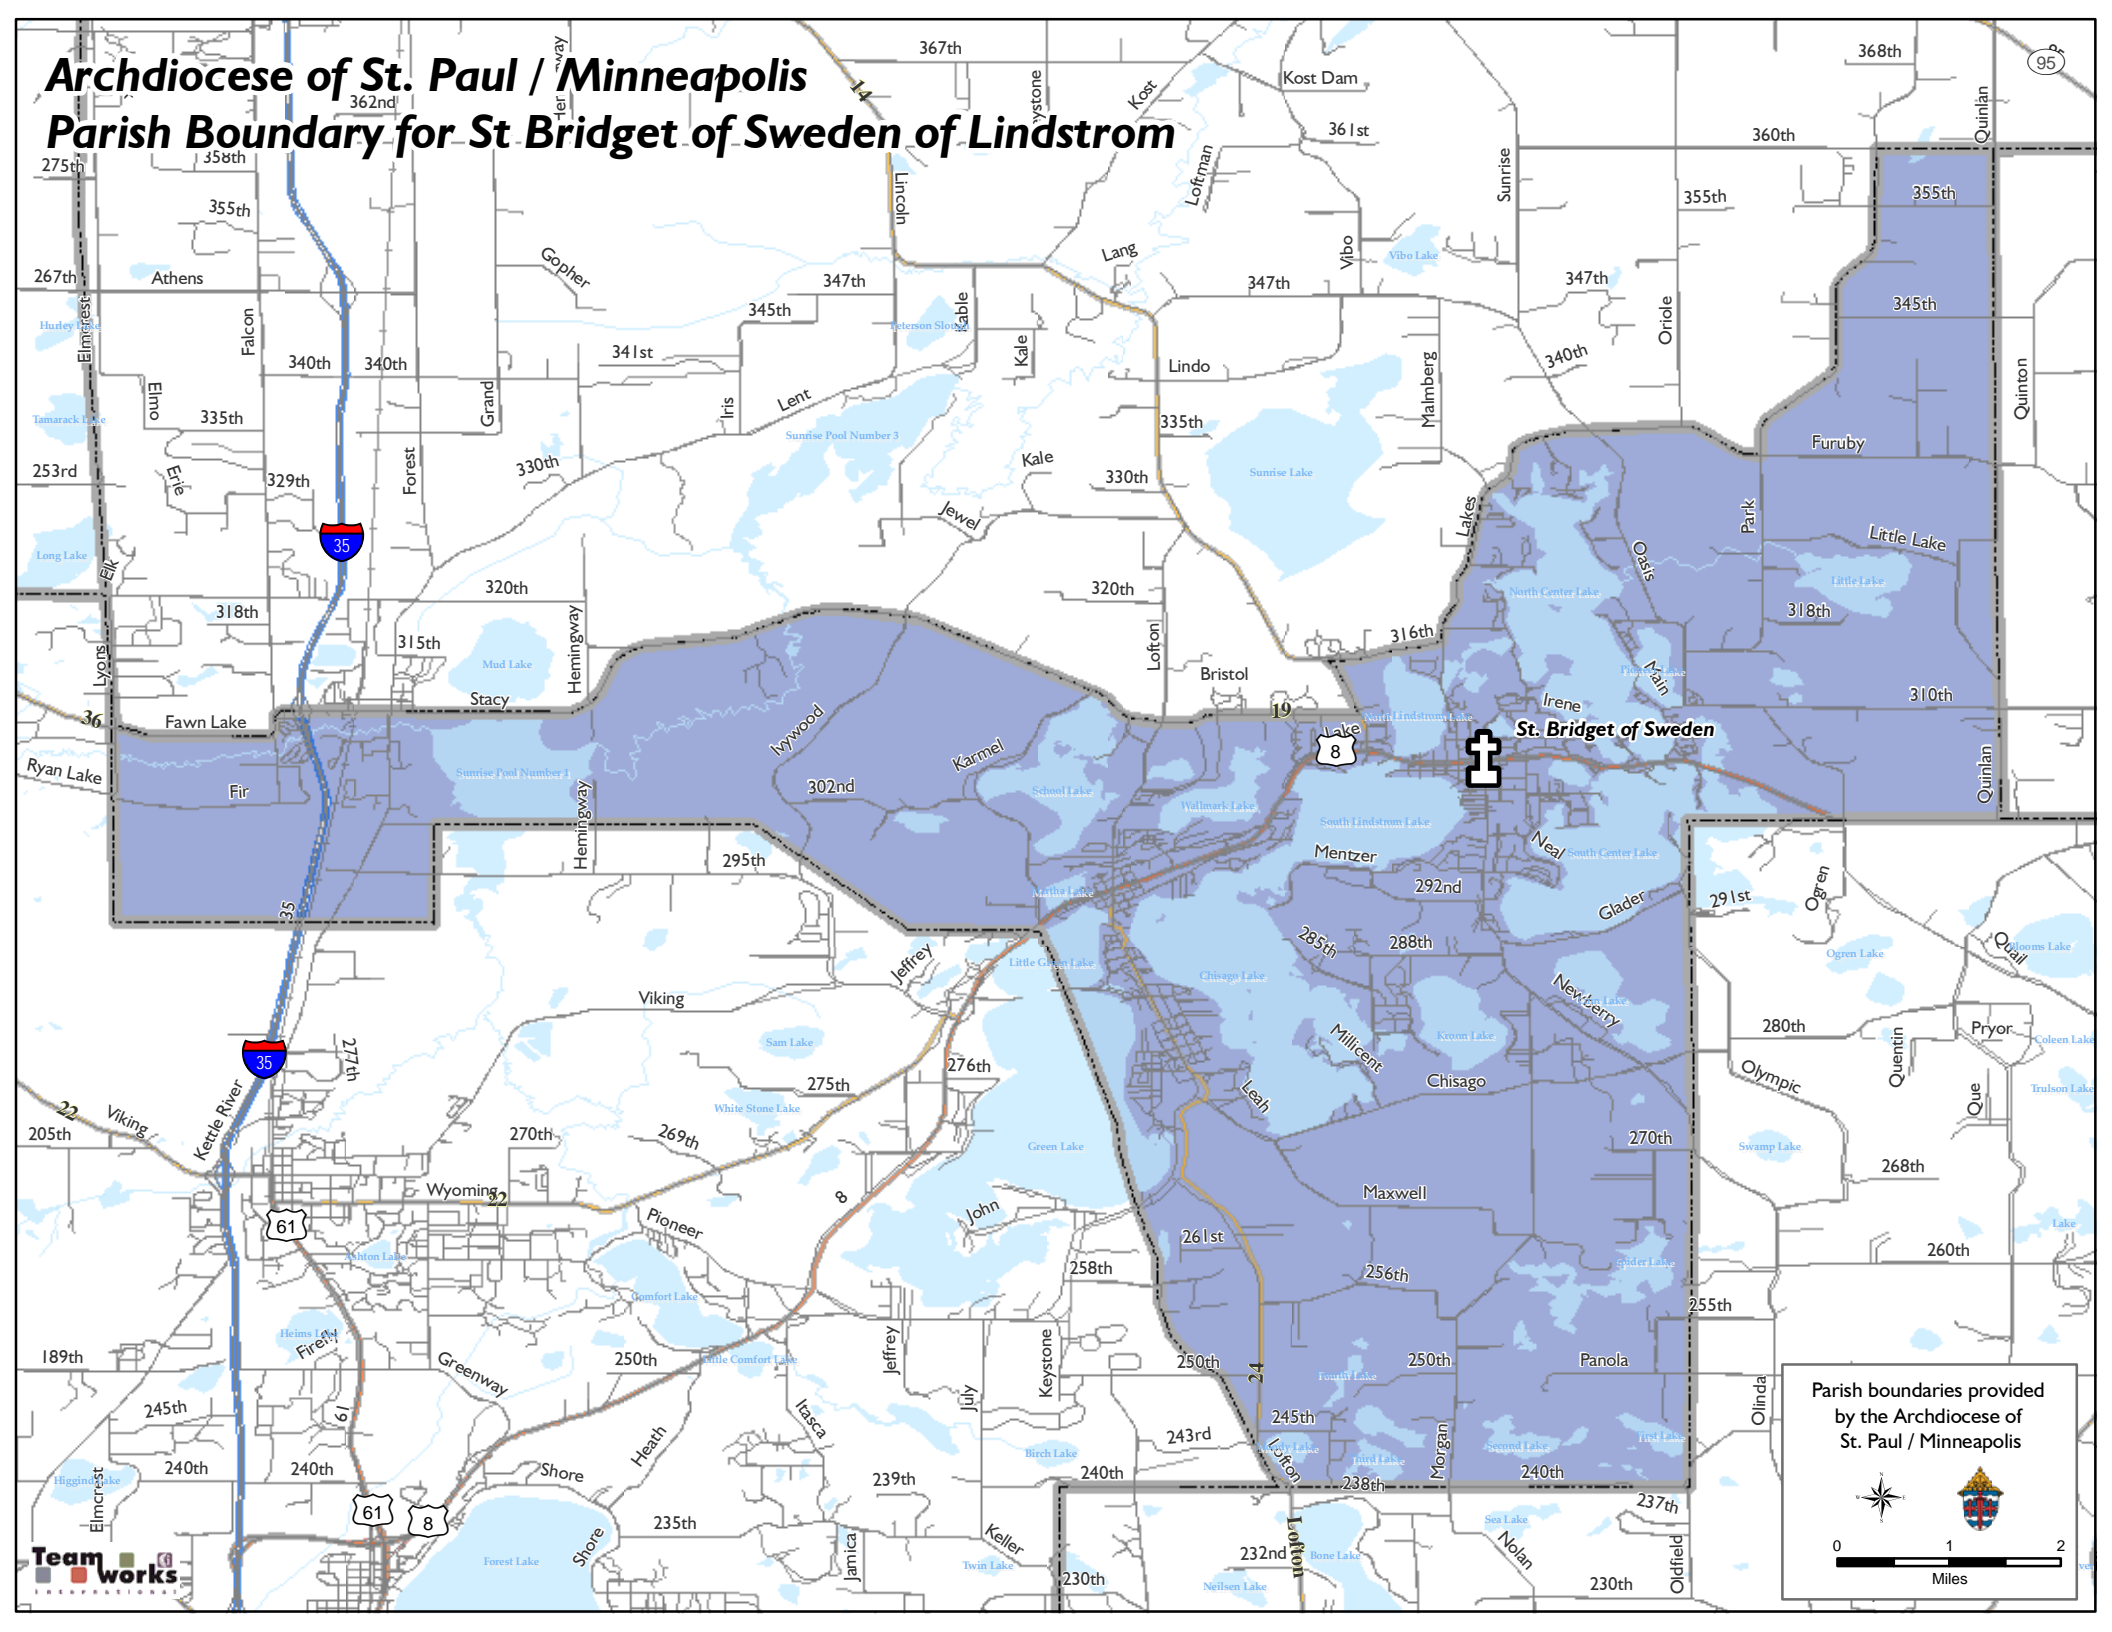

# Archdiocese of St. Paul / Minneapolis

## Parish Boundary for St. Bridget of Sweden of Lindstrom

Parish boundaries provided by the Archdiocese of St. Paul / Minneapolis

0 1 2 Miles