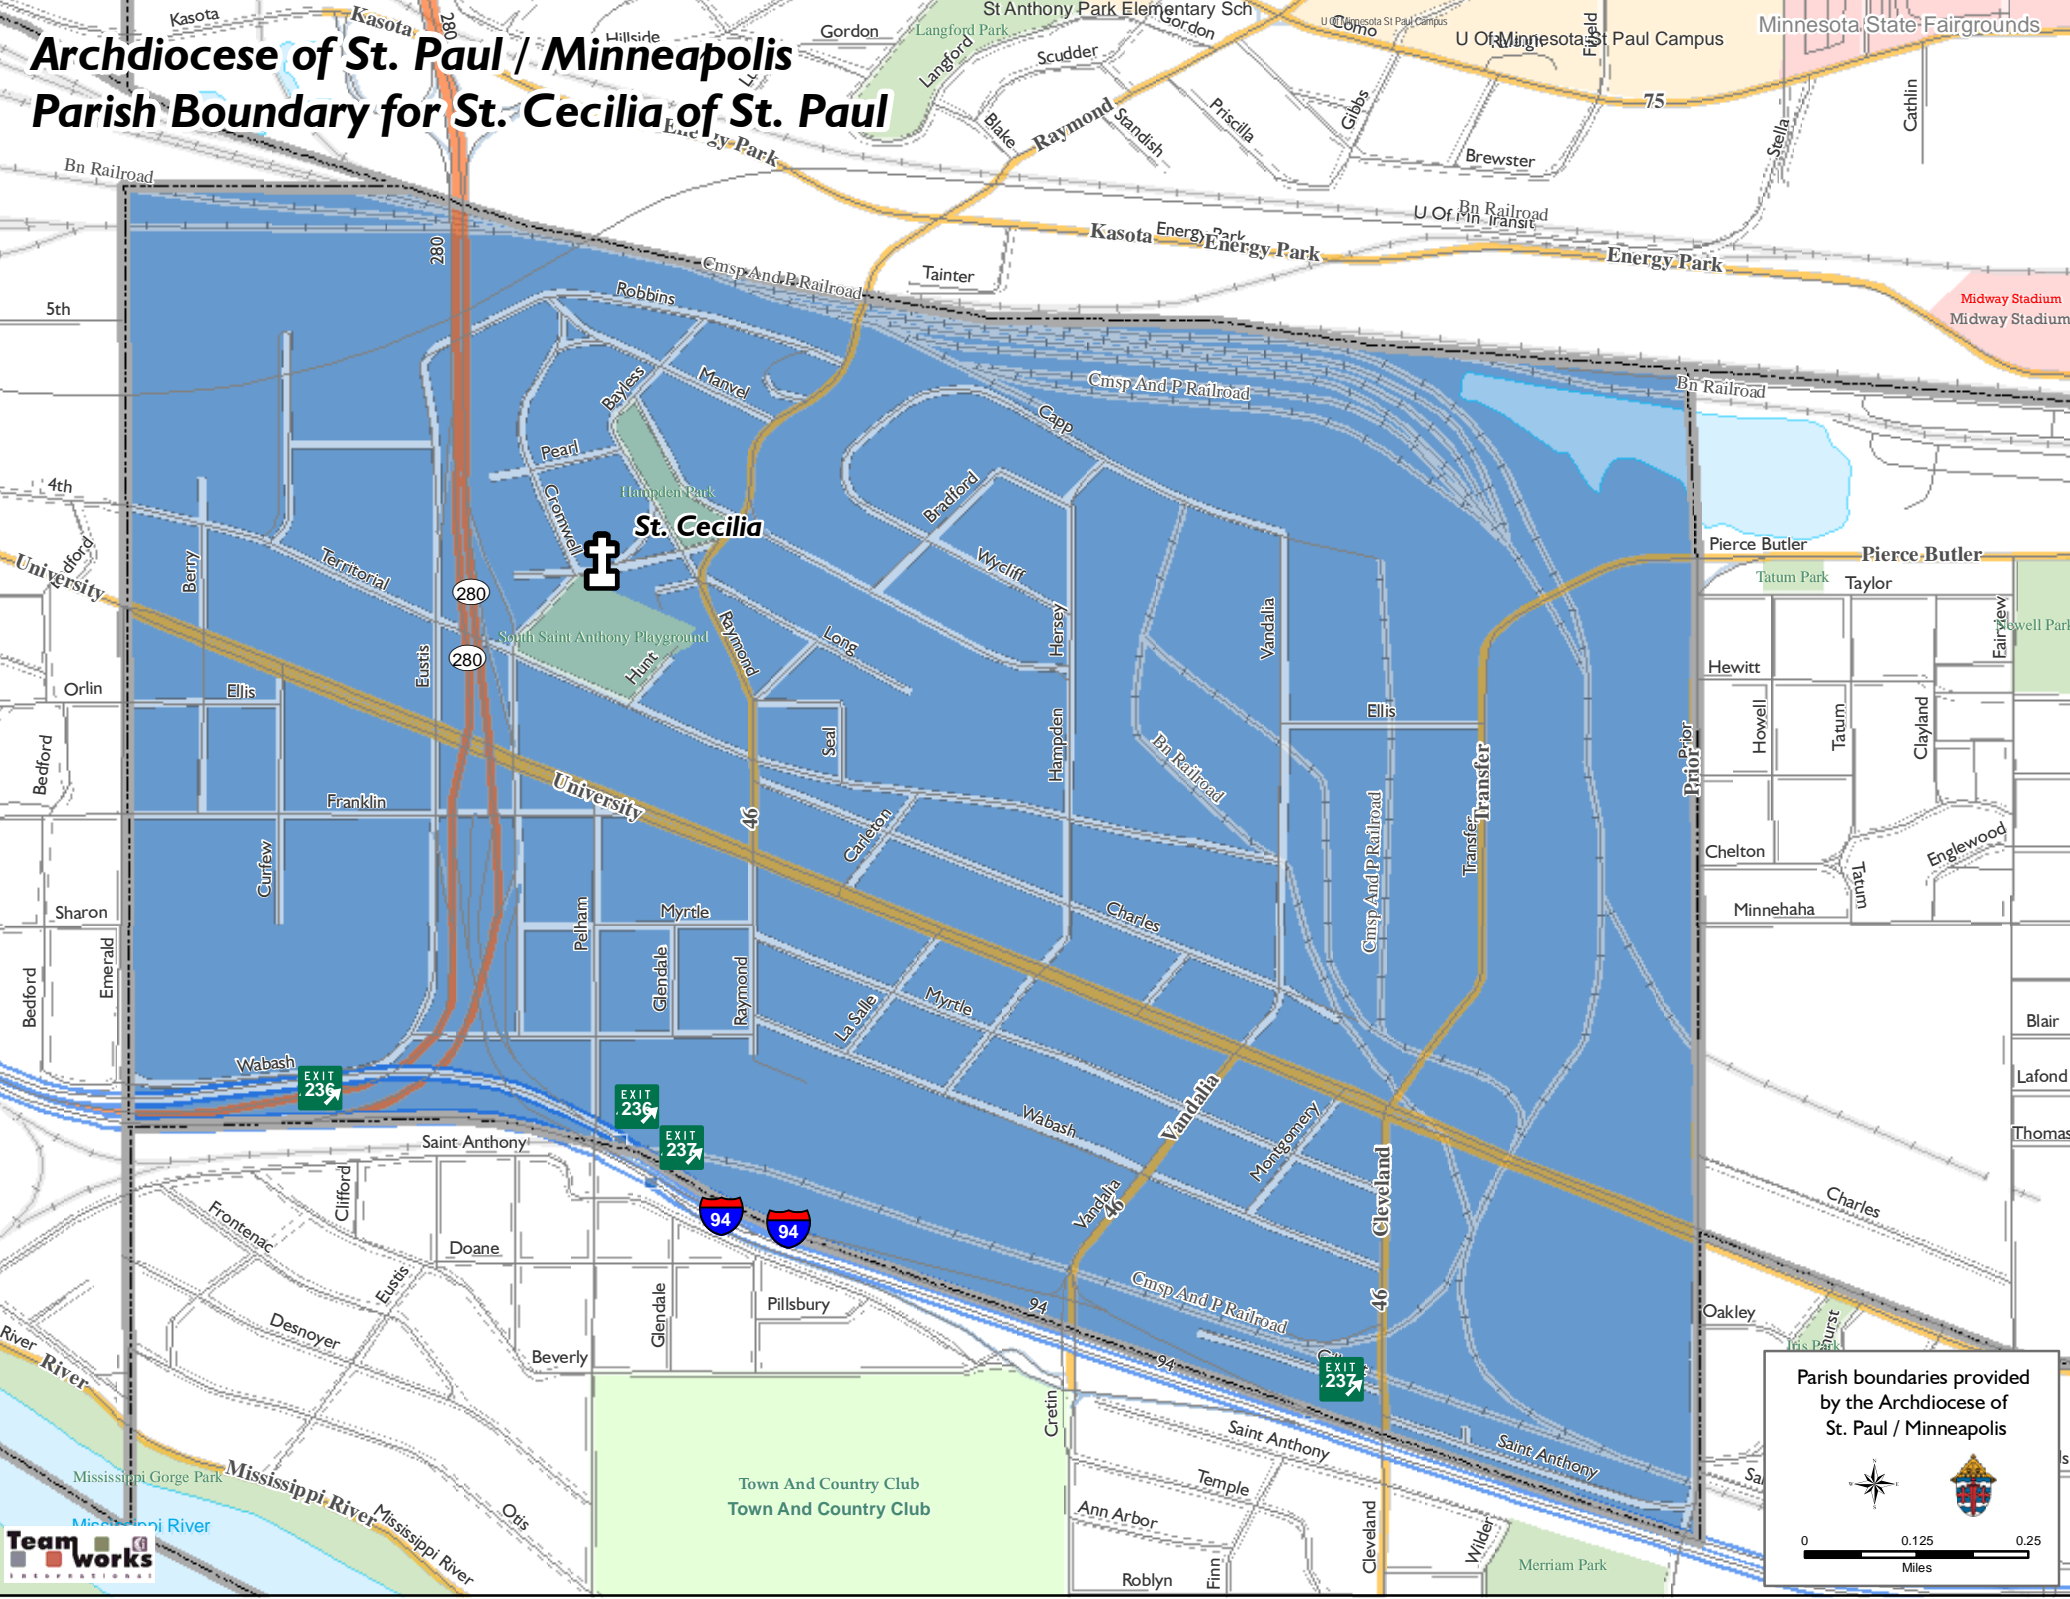

Archdiocese of St. Paul / Minneapolis

Parish Boundary for St. Cecilia of St. Paul

Parish boundaries provided by the Archdiocese of St. Paul / Minneapolis

0 0.125 0.25 Miles