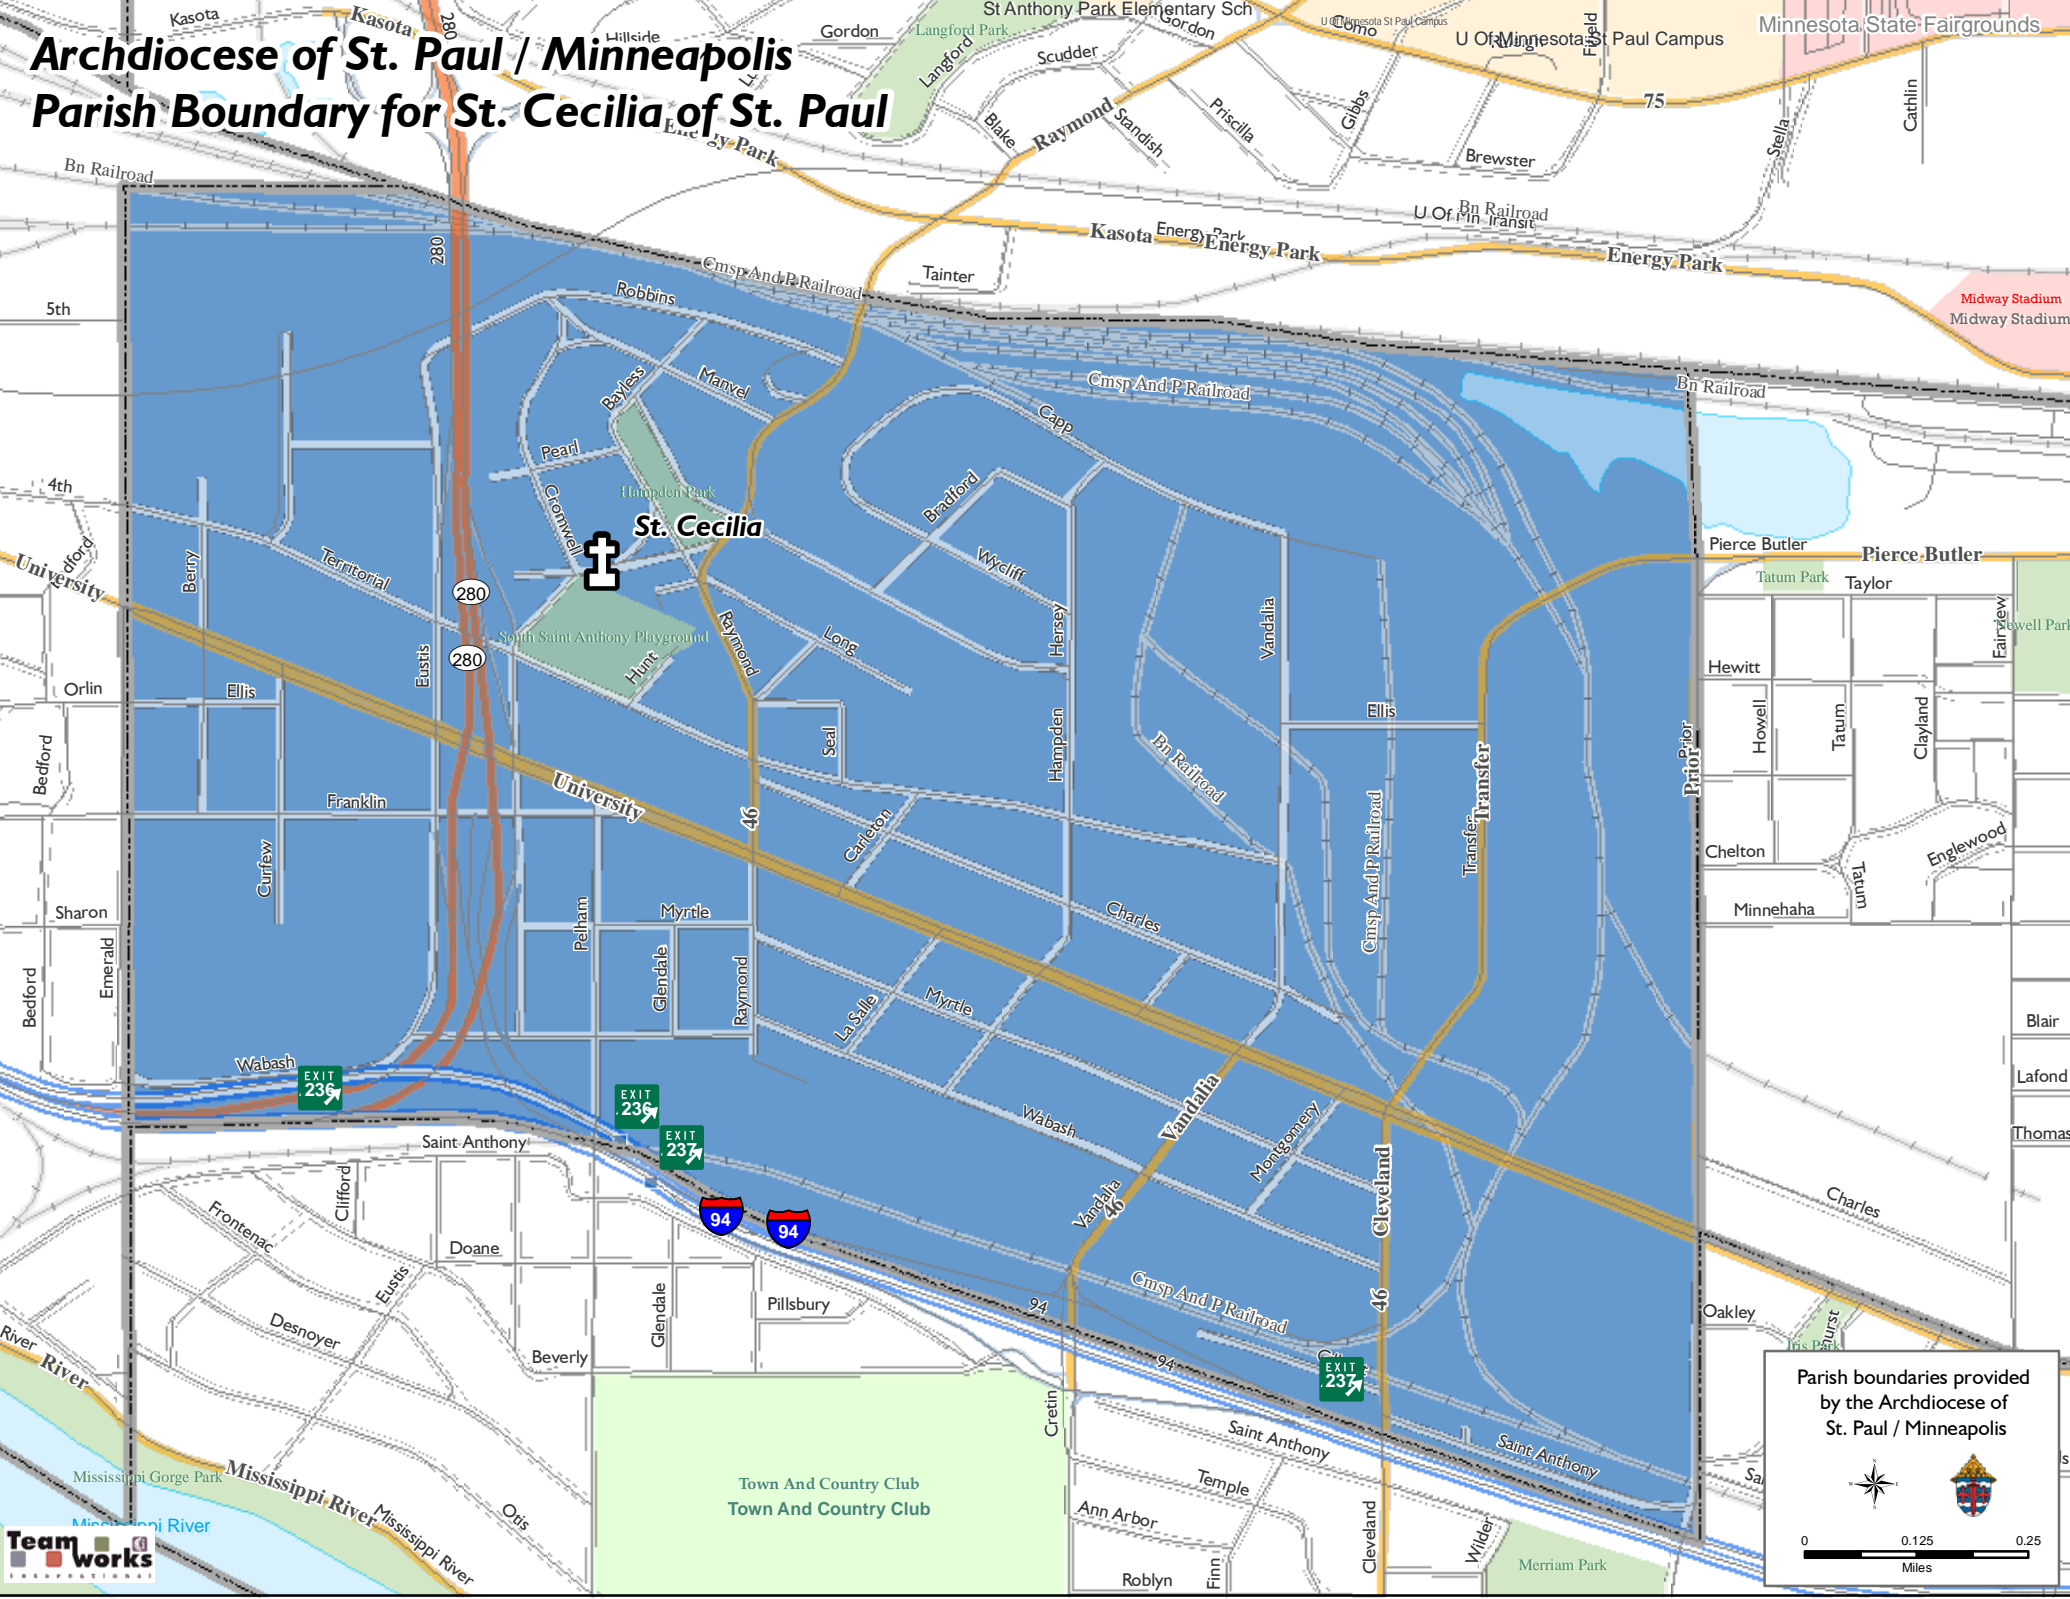

# Archdiocese of St. Paul / Minneapolis

## Parish Boundary for St. Cecilia of St. Paul

Parish boundaries provided by the Archdiocese of St. Paul / Minneapolis

0 0.125 0.25 Miles