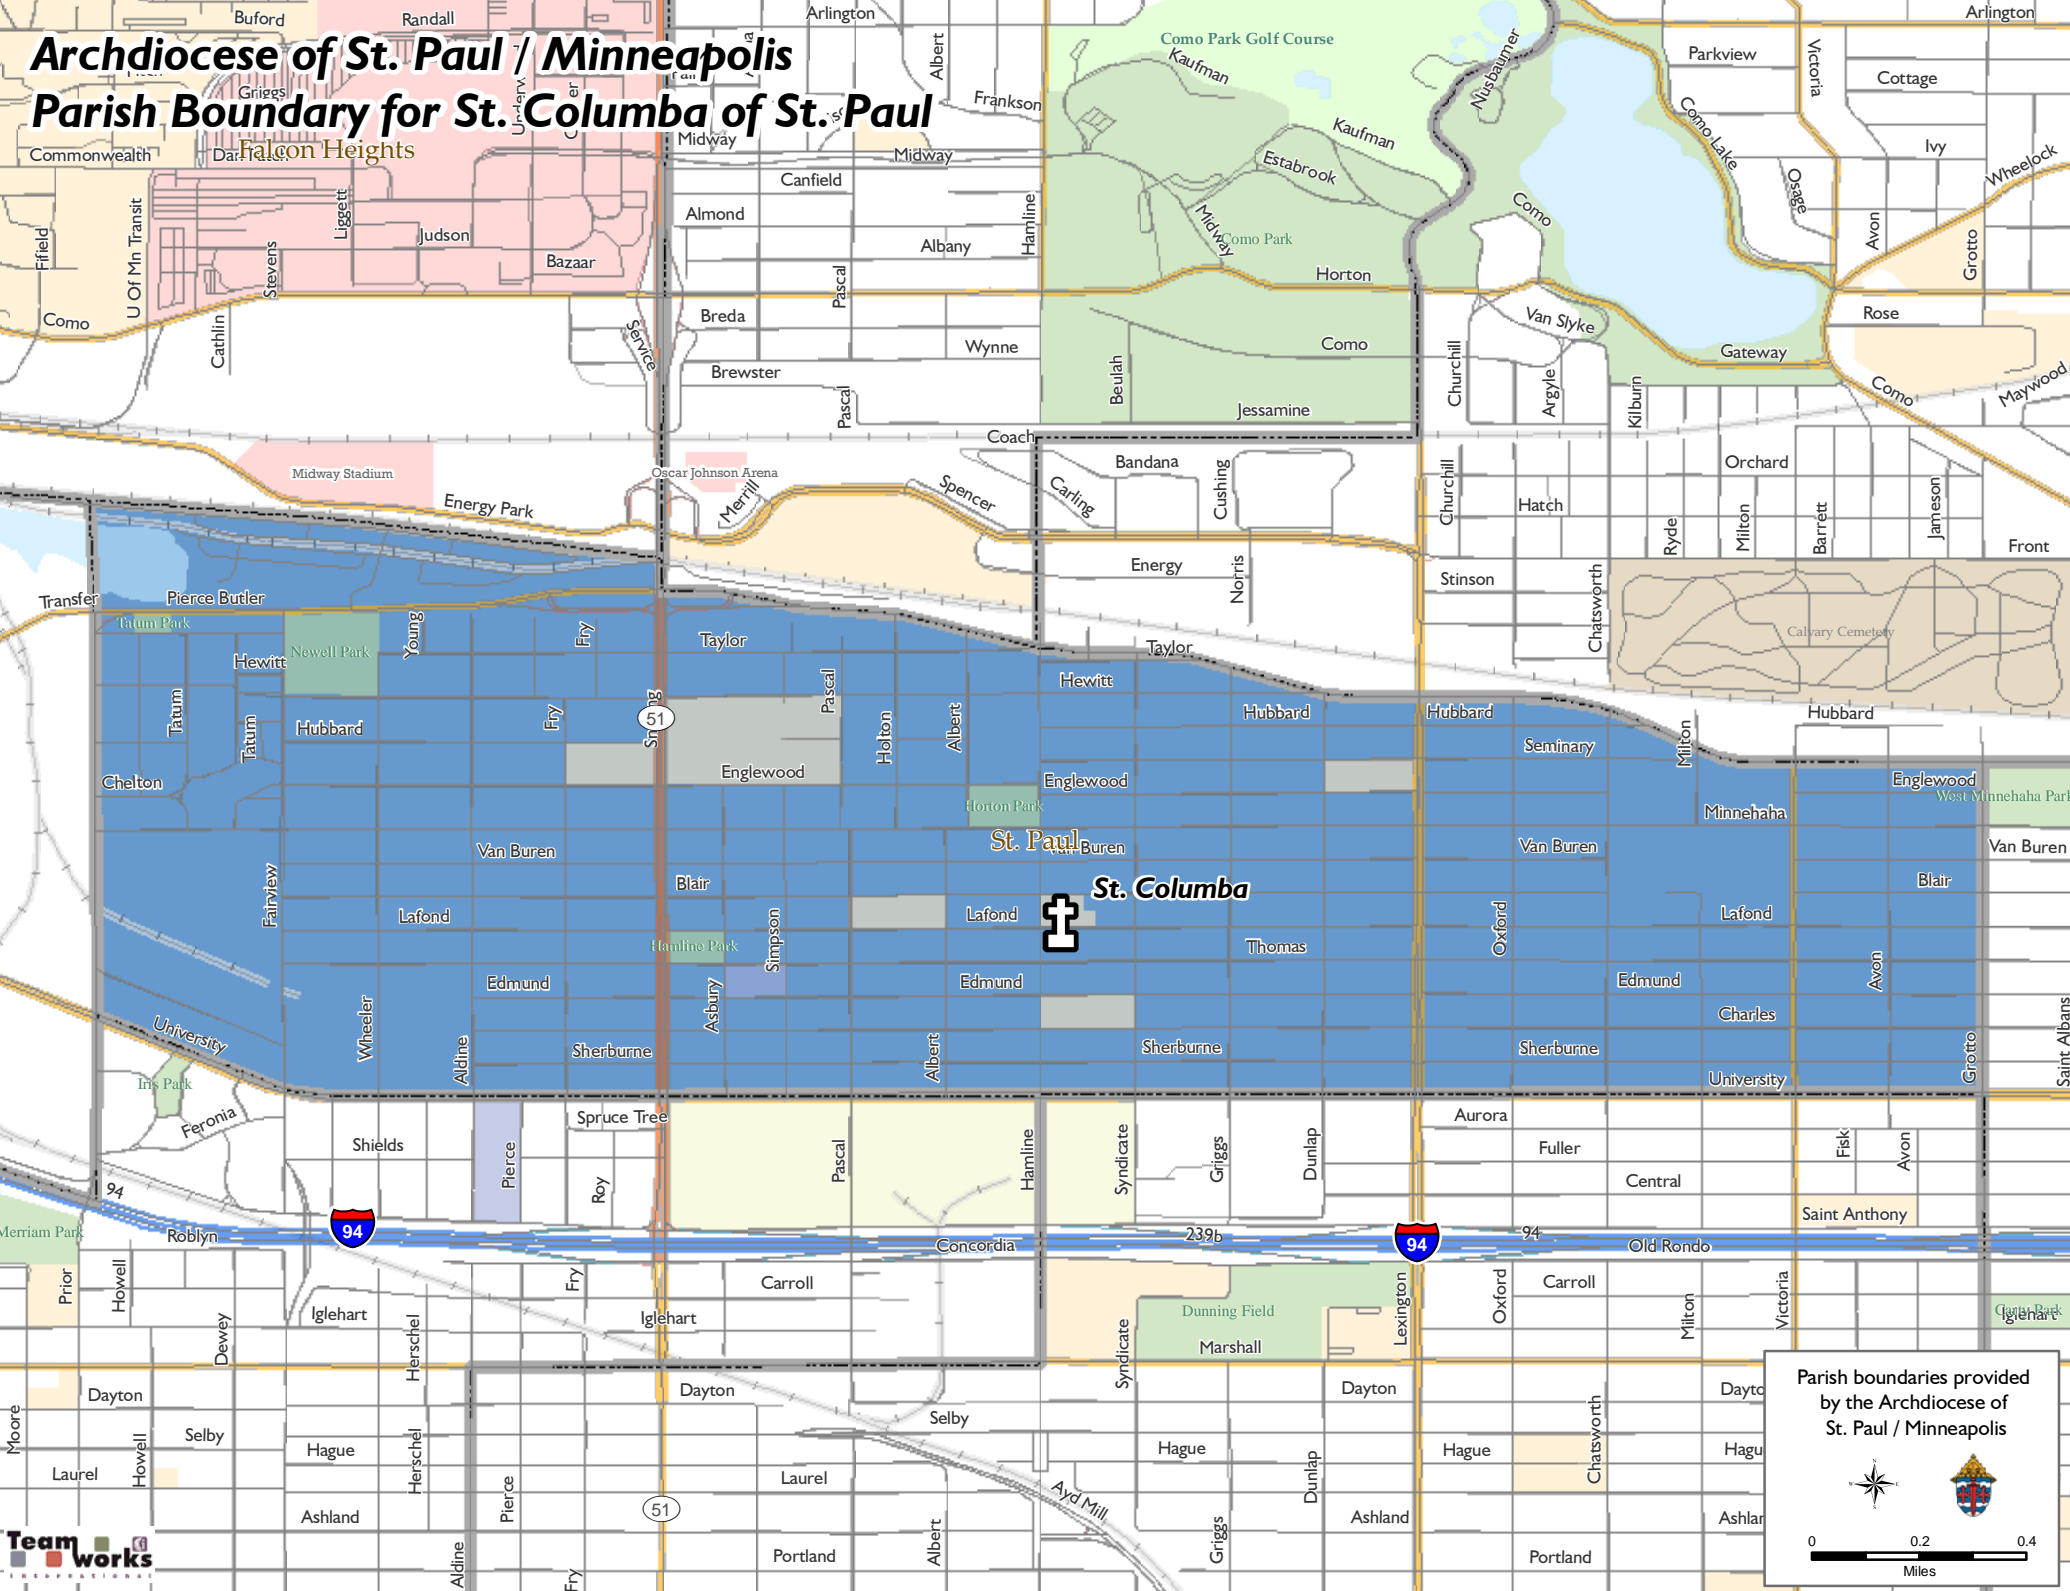

Archdiocese of St. Paul / Minneapolis

Parish Boundary for St. Columba of St. Paul

Parish boundaries provided by the Archdiocese of St. Paul / Minneapolis

0 0.2 0.4 Miles