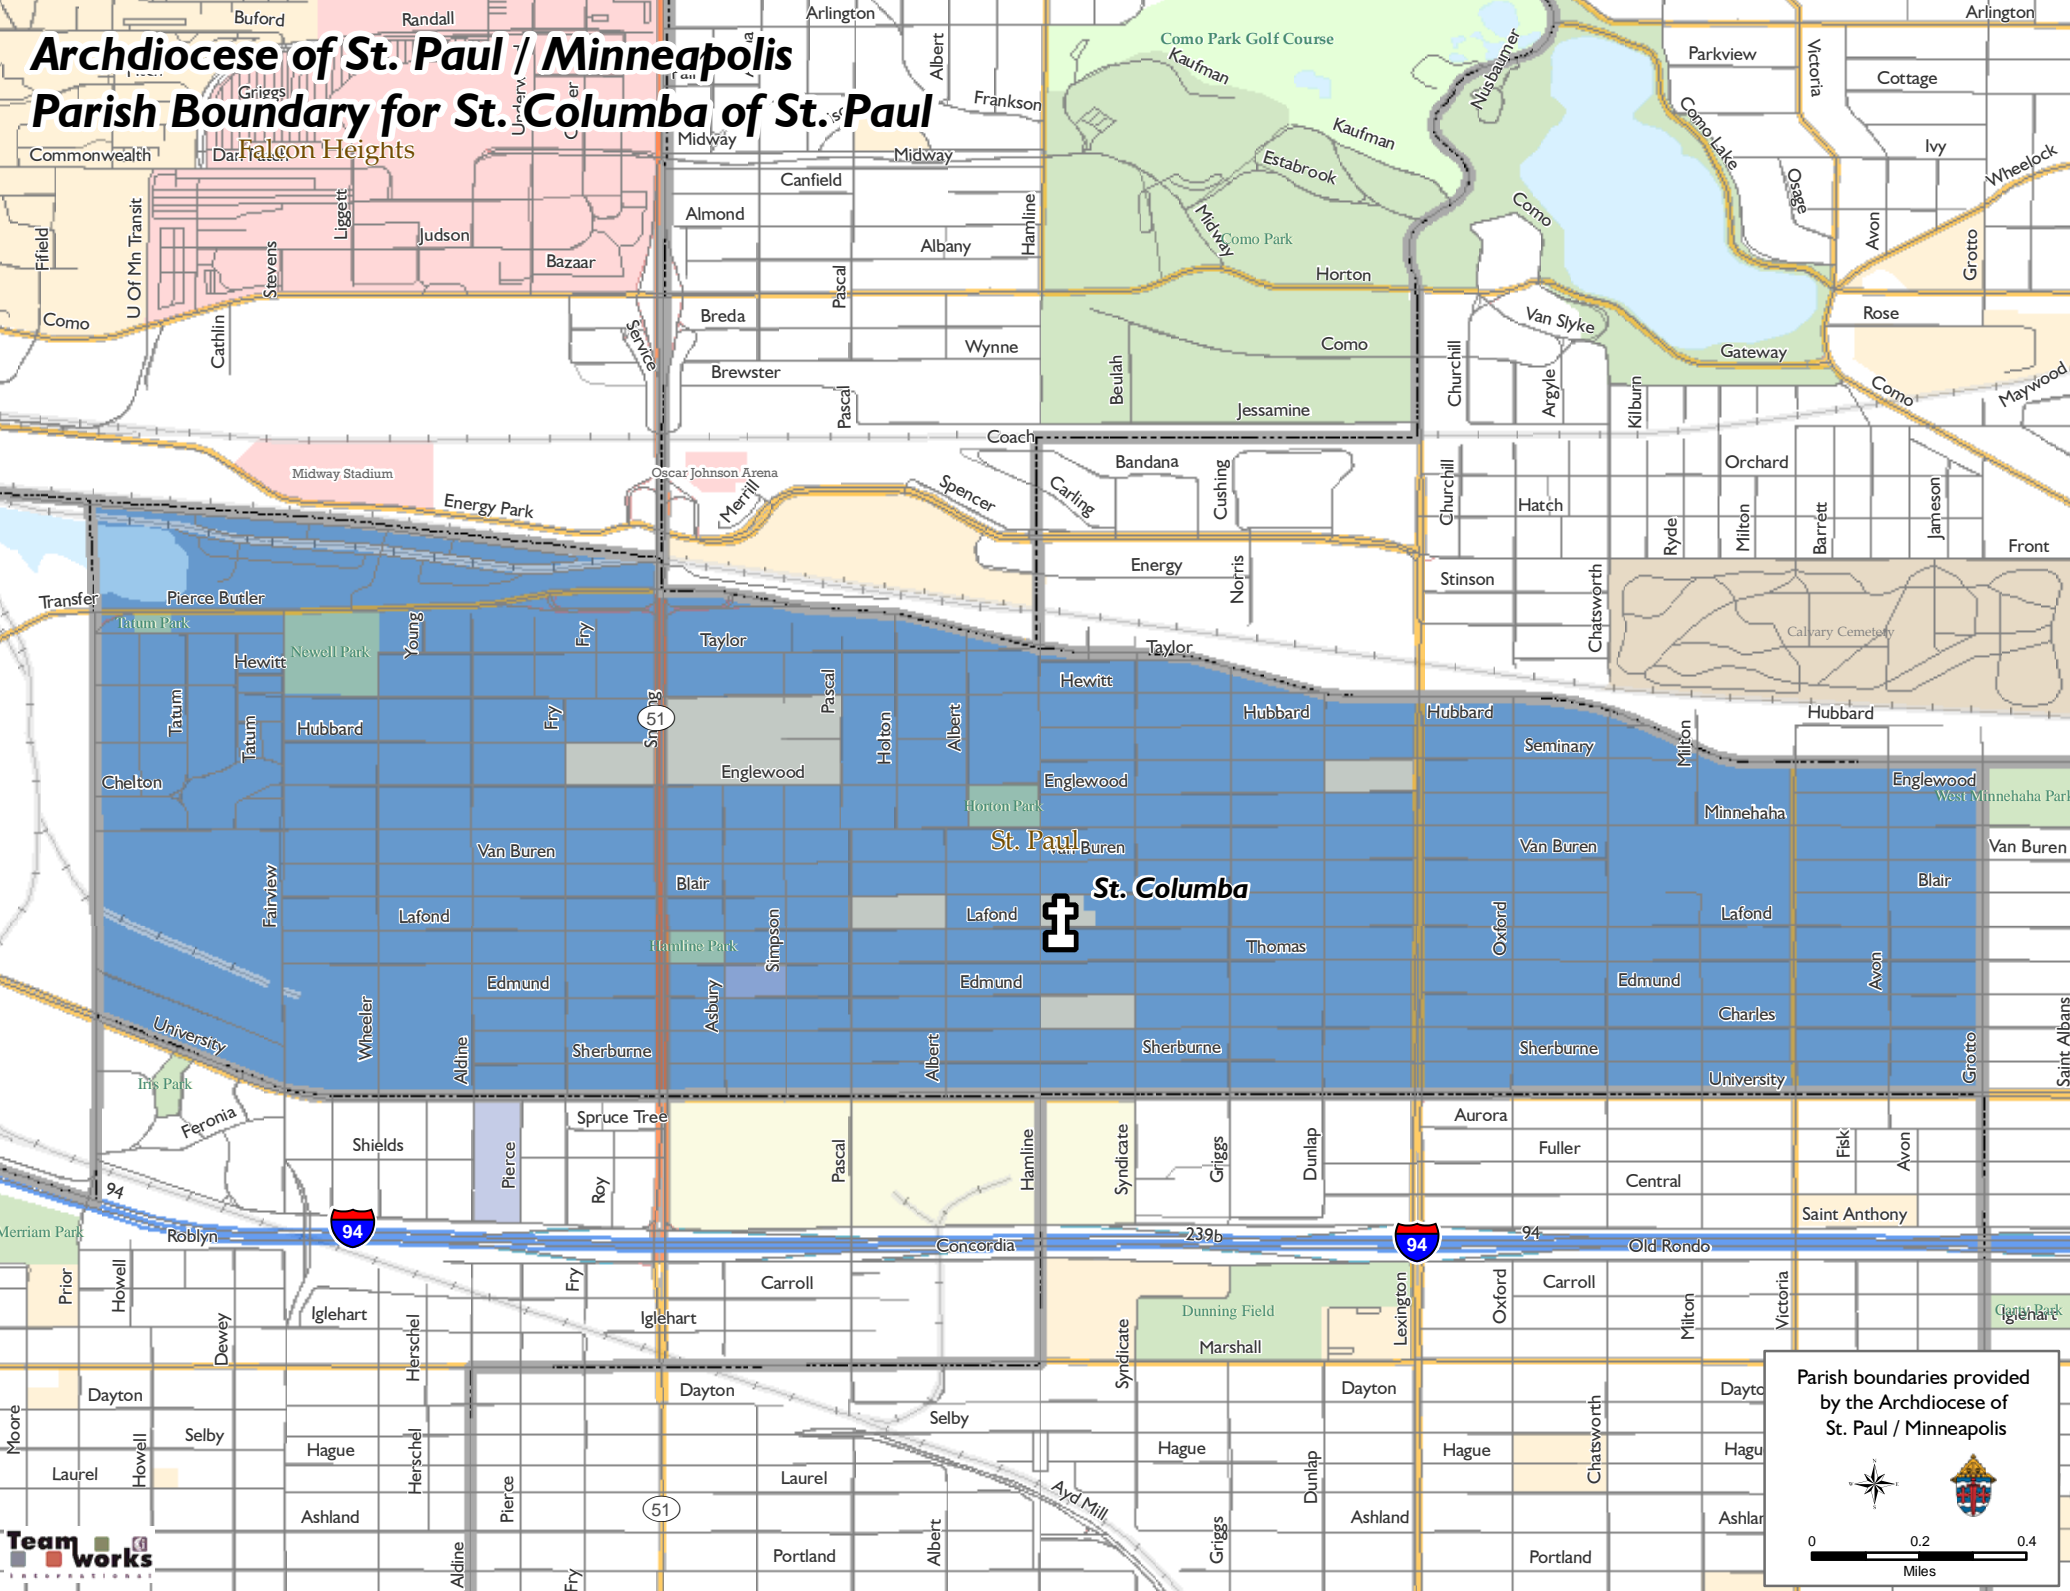

Archdiocese of St. Paul / Minneapolis

Parish Boundary for St. Columba of St. Paul

St. Paul
St. Columba

Parish boundaries provided by the Archdiocese of St. Paul / Minneapolis

0 0.2 0.4
Miles