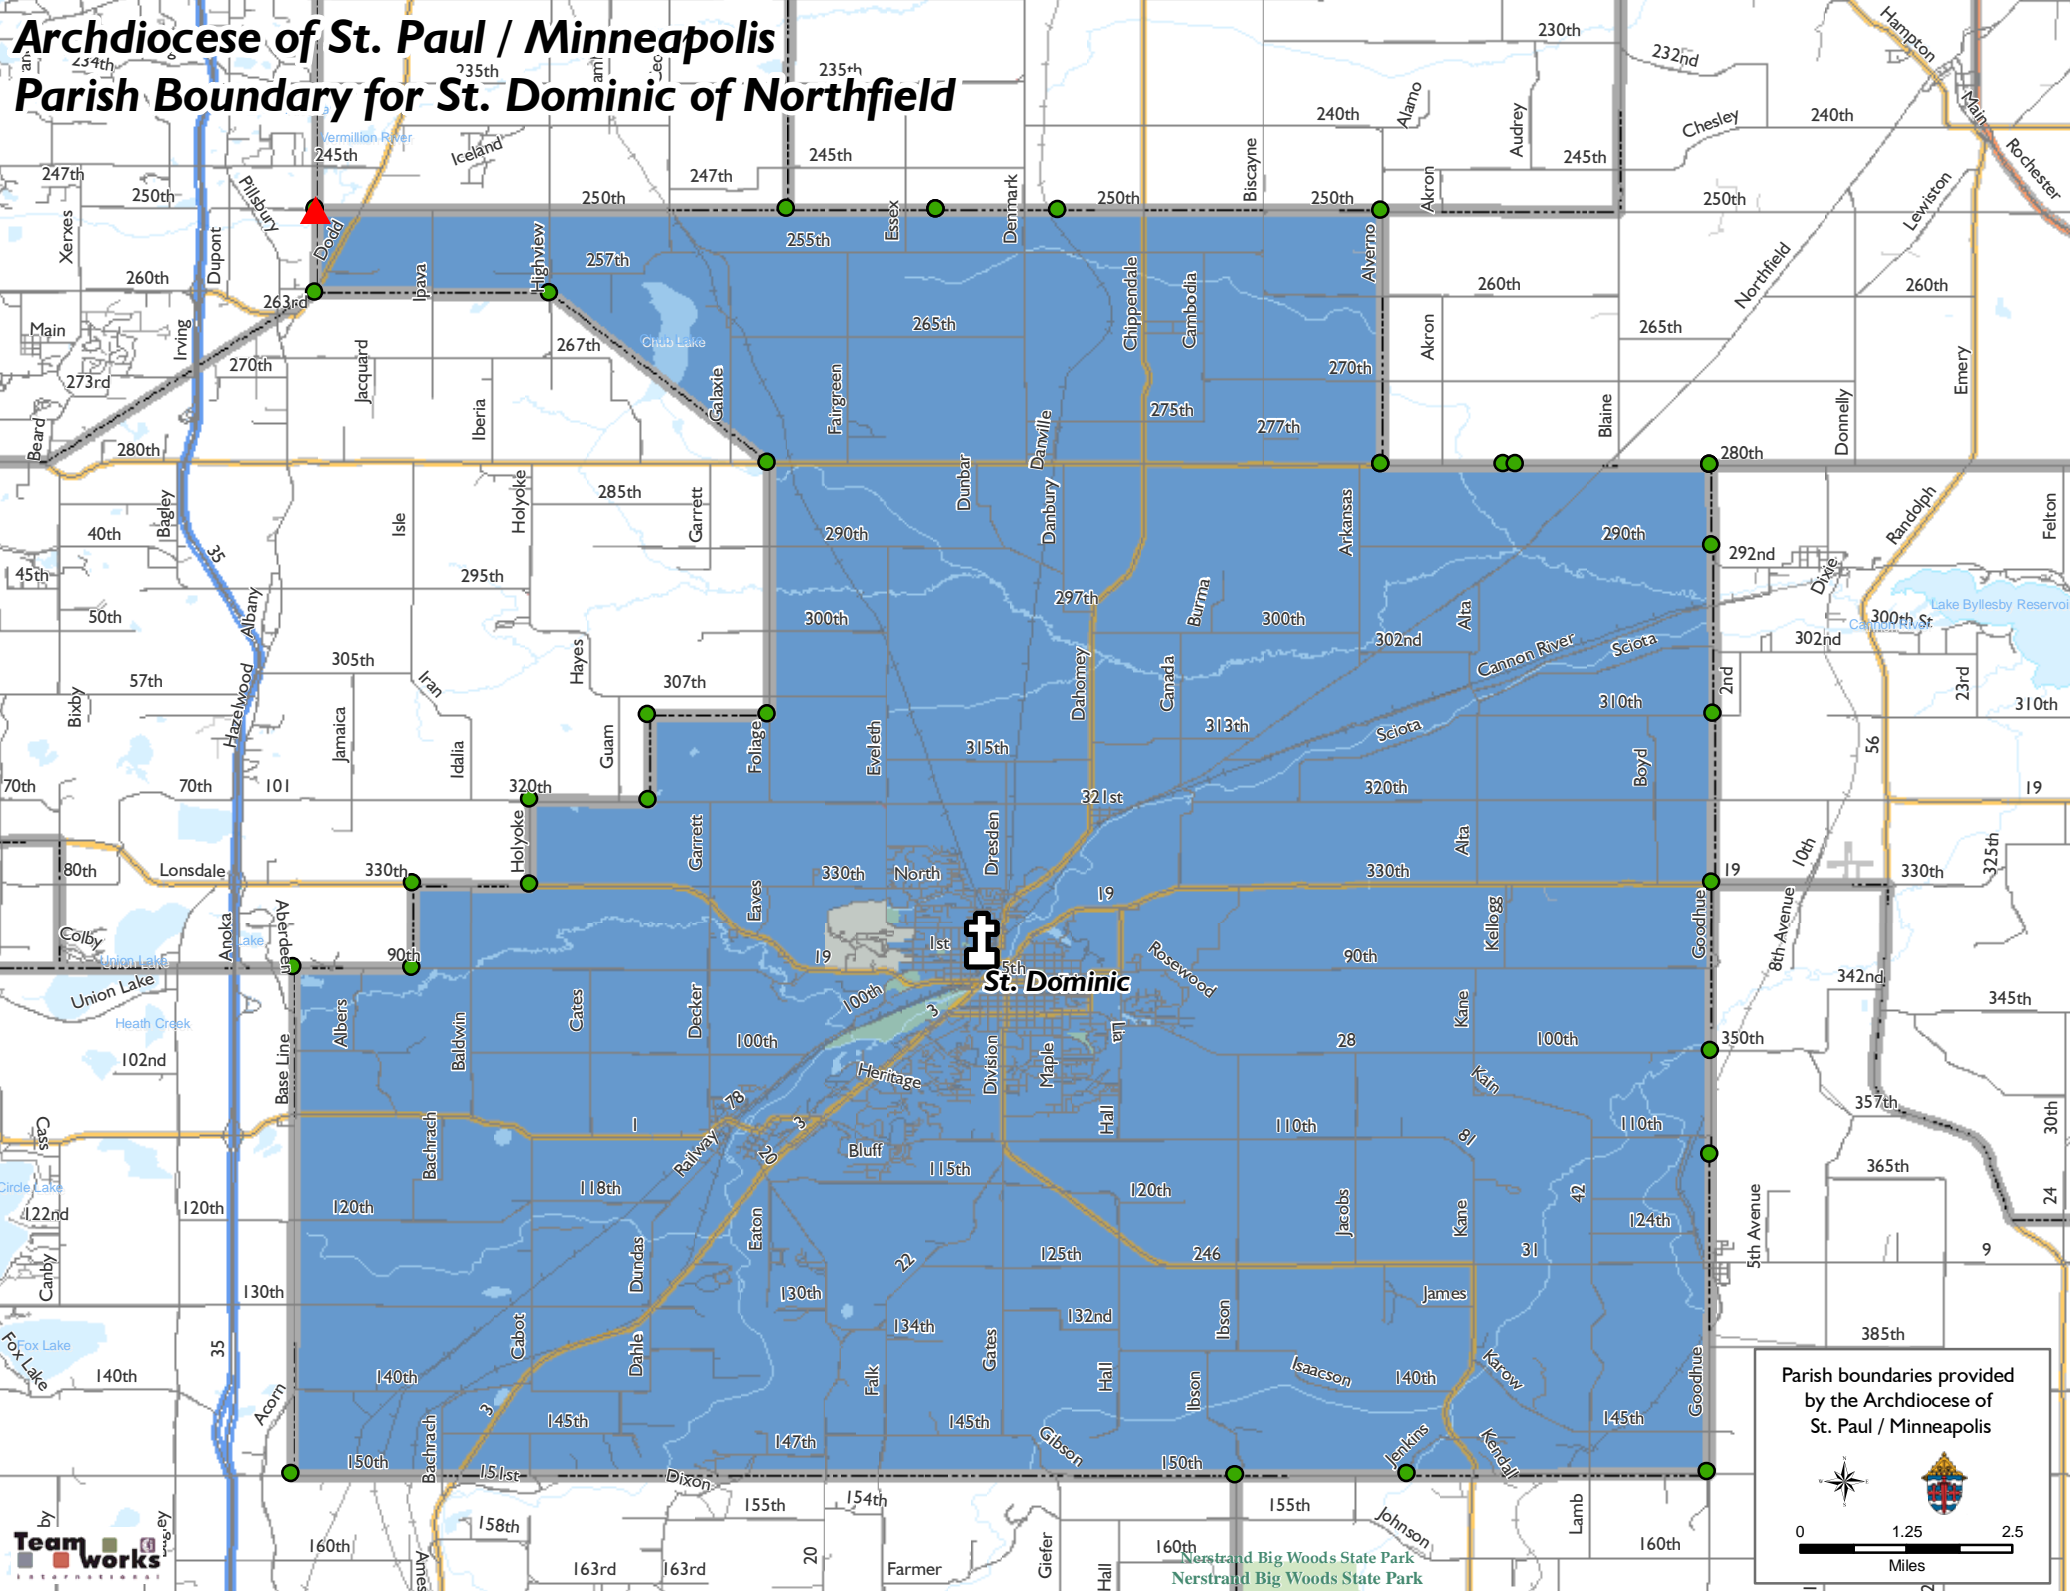

Archdiocese of St. Paul / Minneapolis

Parish Boundary for St. Dominic of Northfield

Parish boundaries provided by the Archdiocese of St. Paul / Minneapolis

0 1.25 2.5
Miles