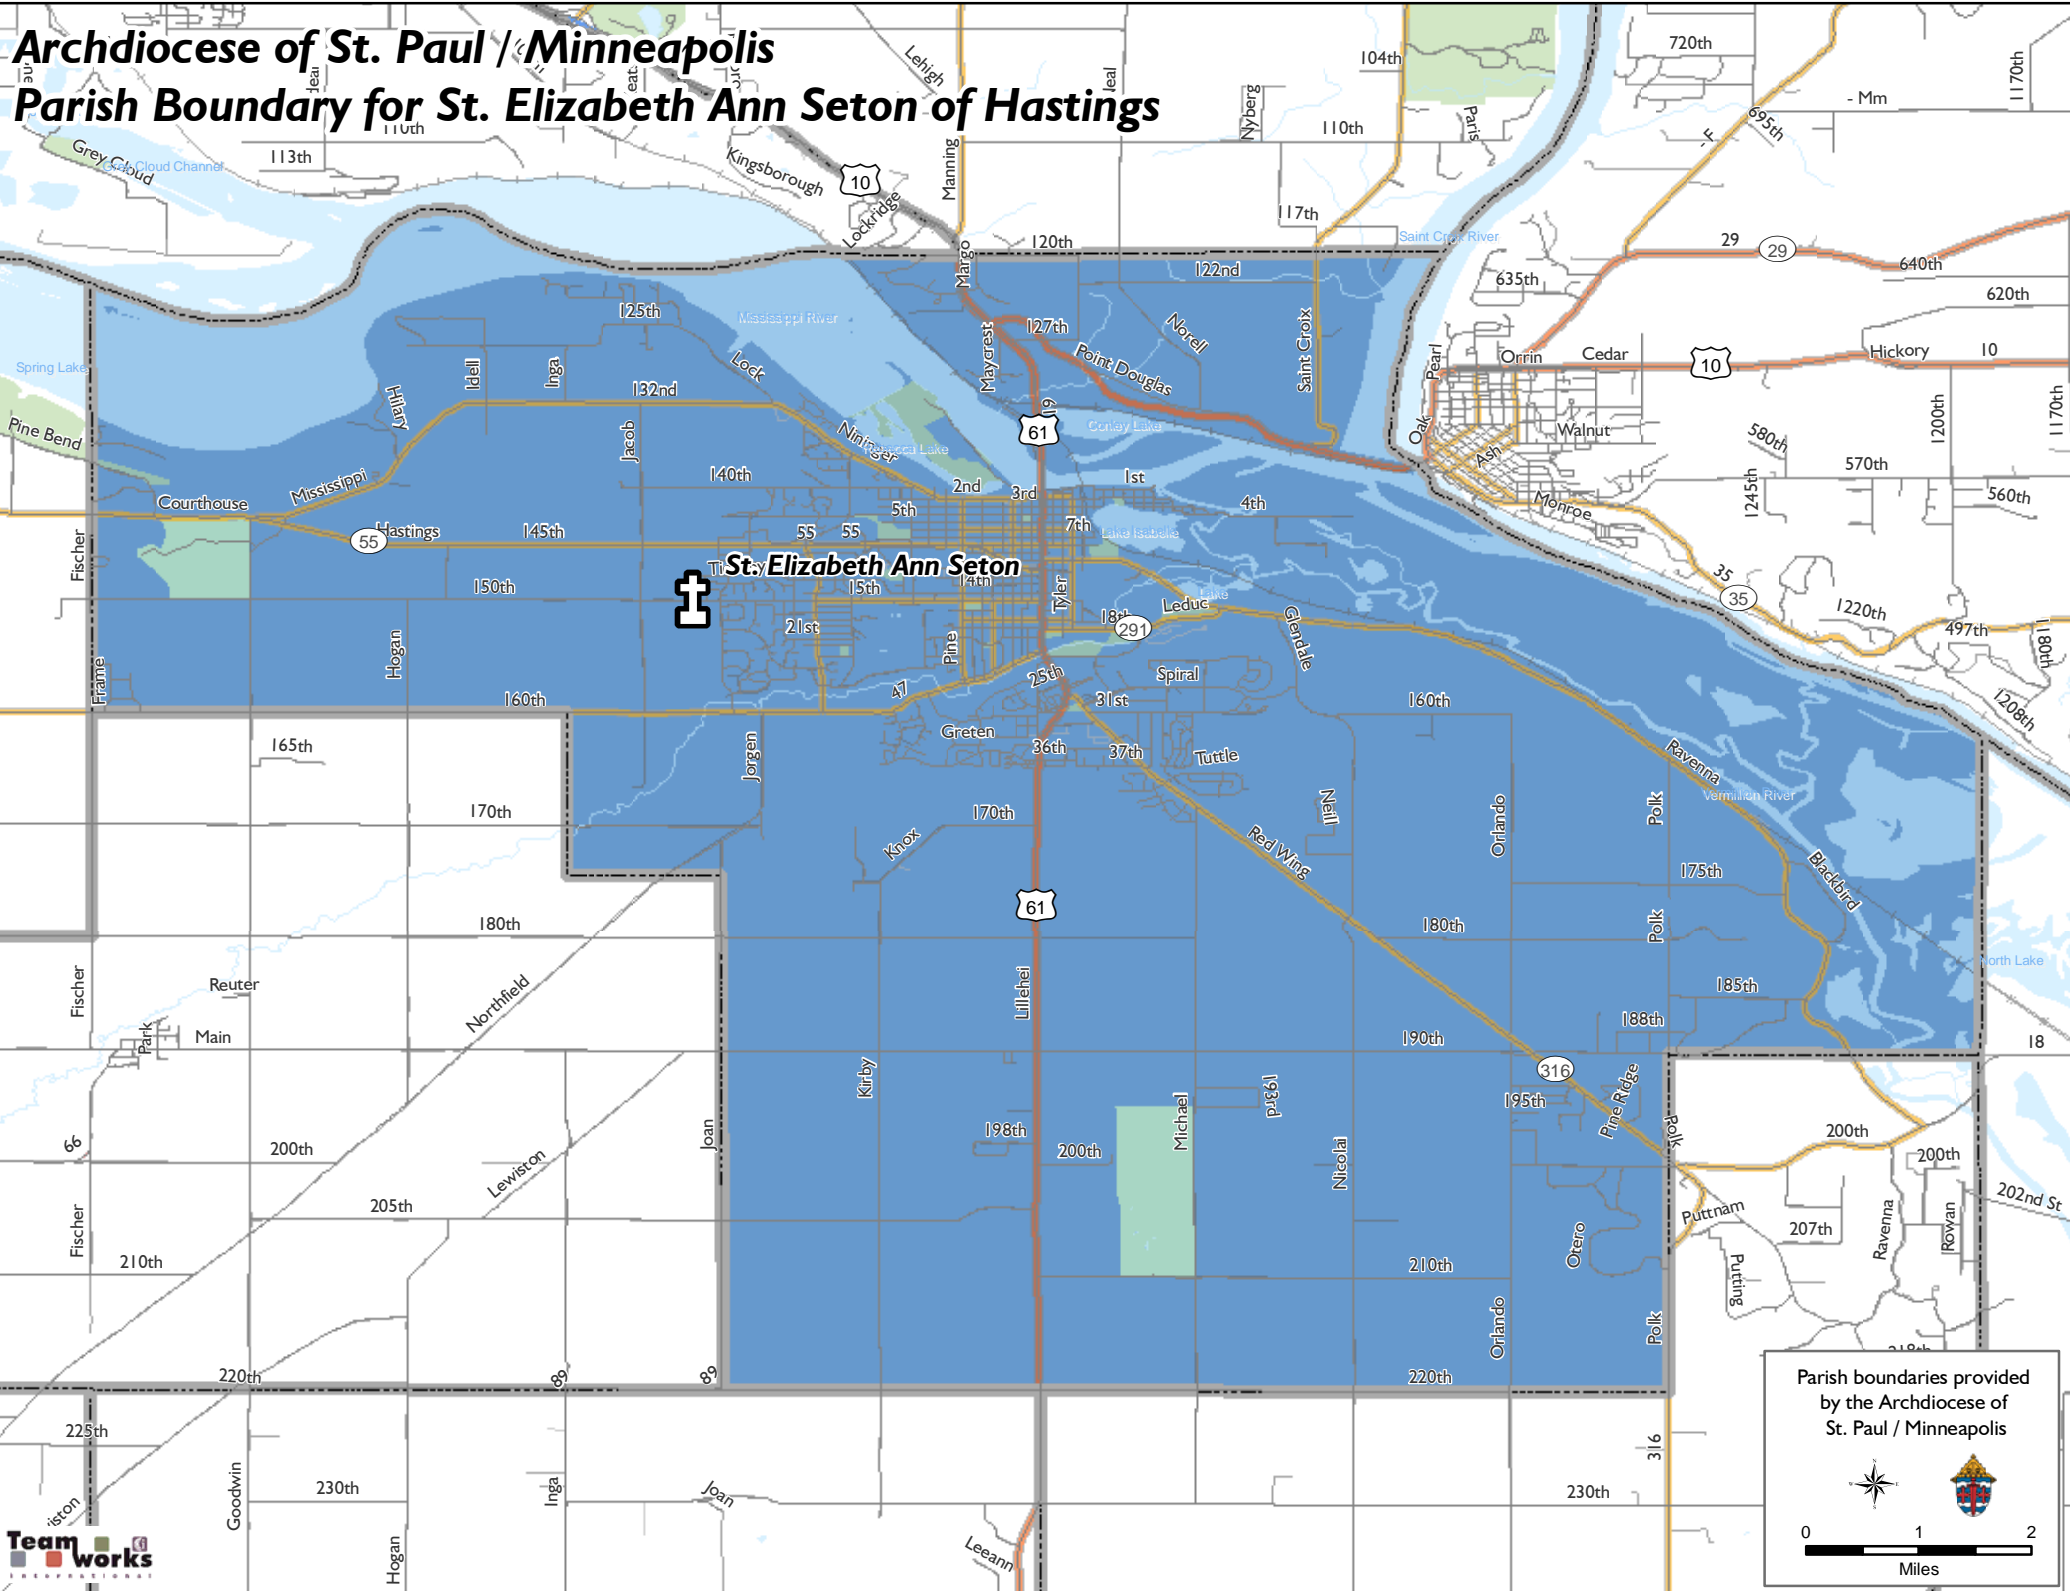

# Archdiocese of St. Paul / Minneapolis

## Parish Boundary for St. Elizabeth Ann Seton of Hastings

**St. Elizabeth Ann Seton**

Parish boundaries provided by the Archdiocese of St. Paul / Minneapolis

0 1 2  
Miles