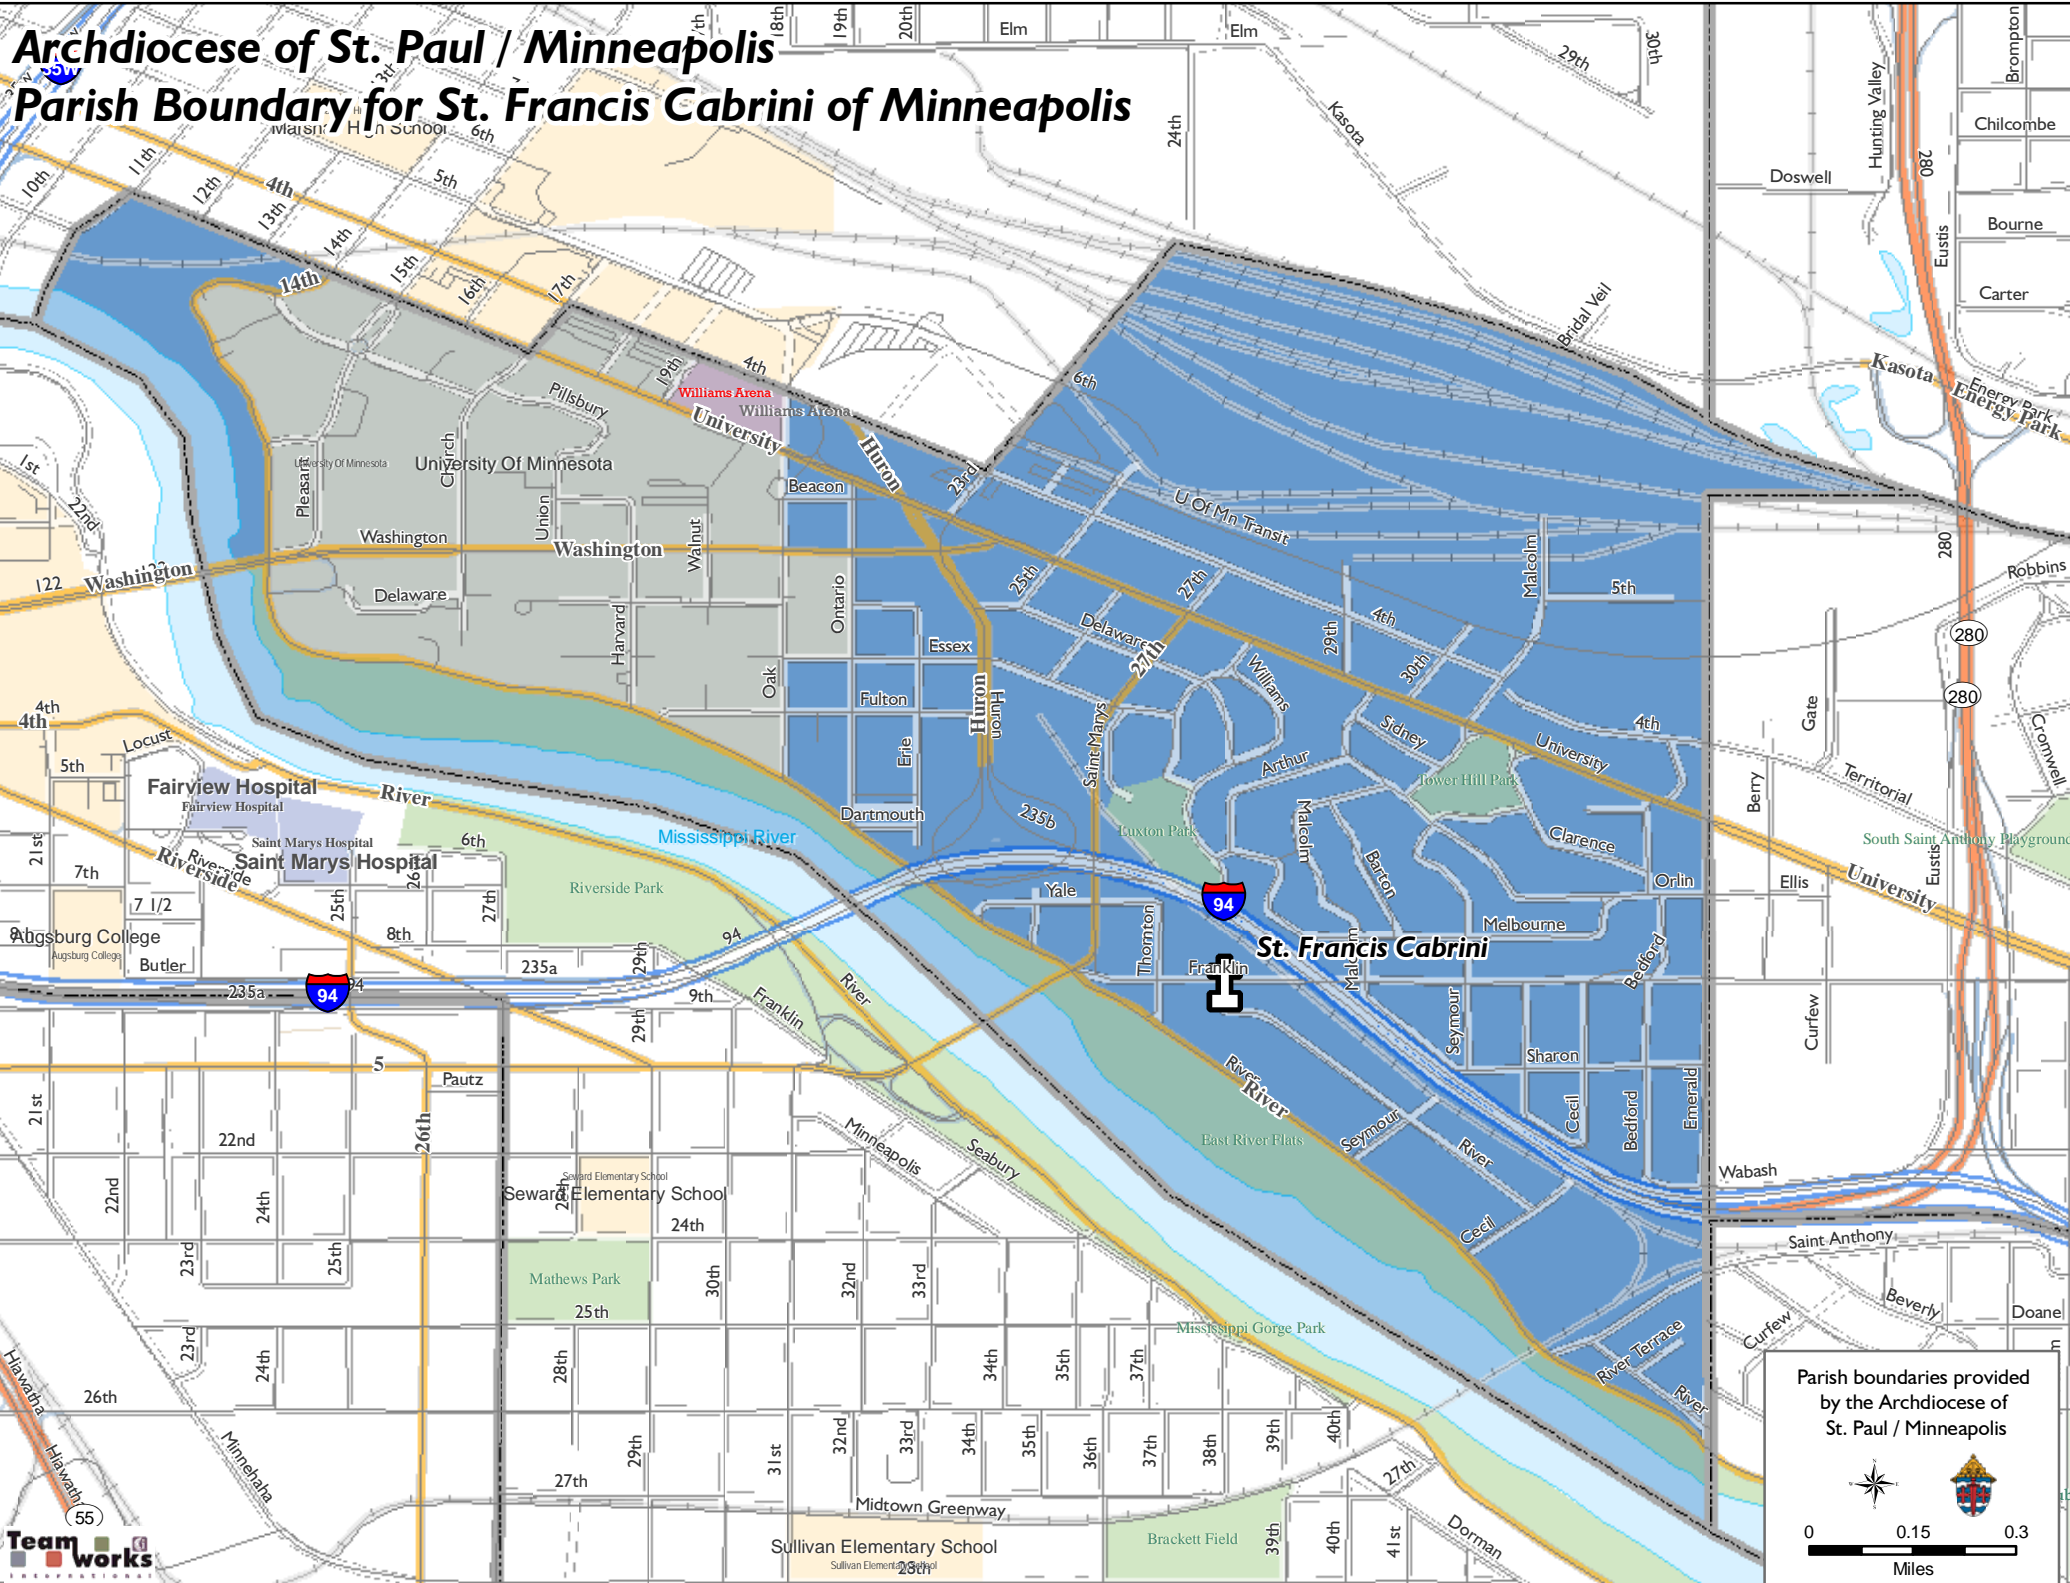

# Archdiocese of St. Paul / Minneapolis

## Parish Boundary for St. Francis Cabrini of Minneapolis

Parish boundaries provided by the Archdiocese of St. Paul / Minneapolis

0 0.15 0.3  
Miles