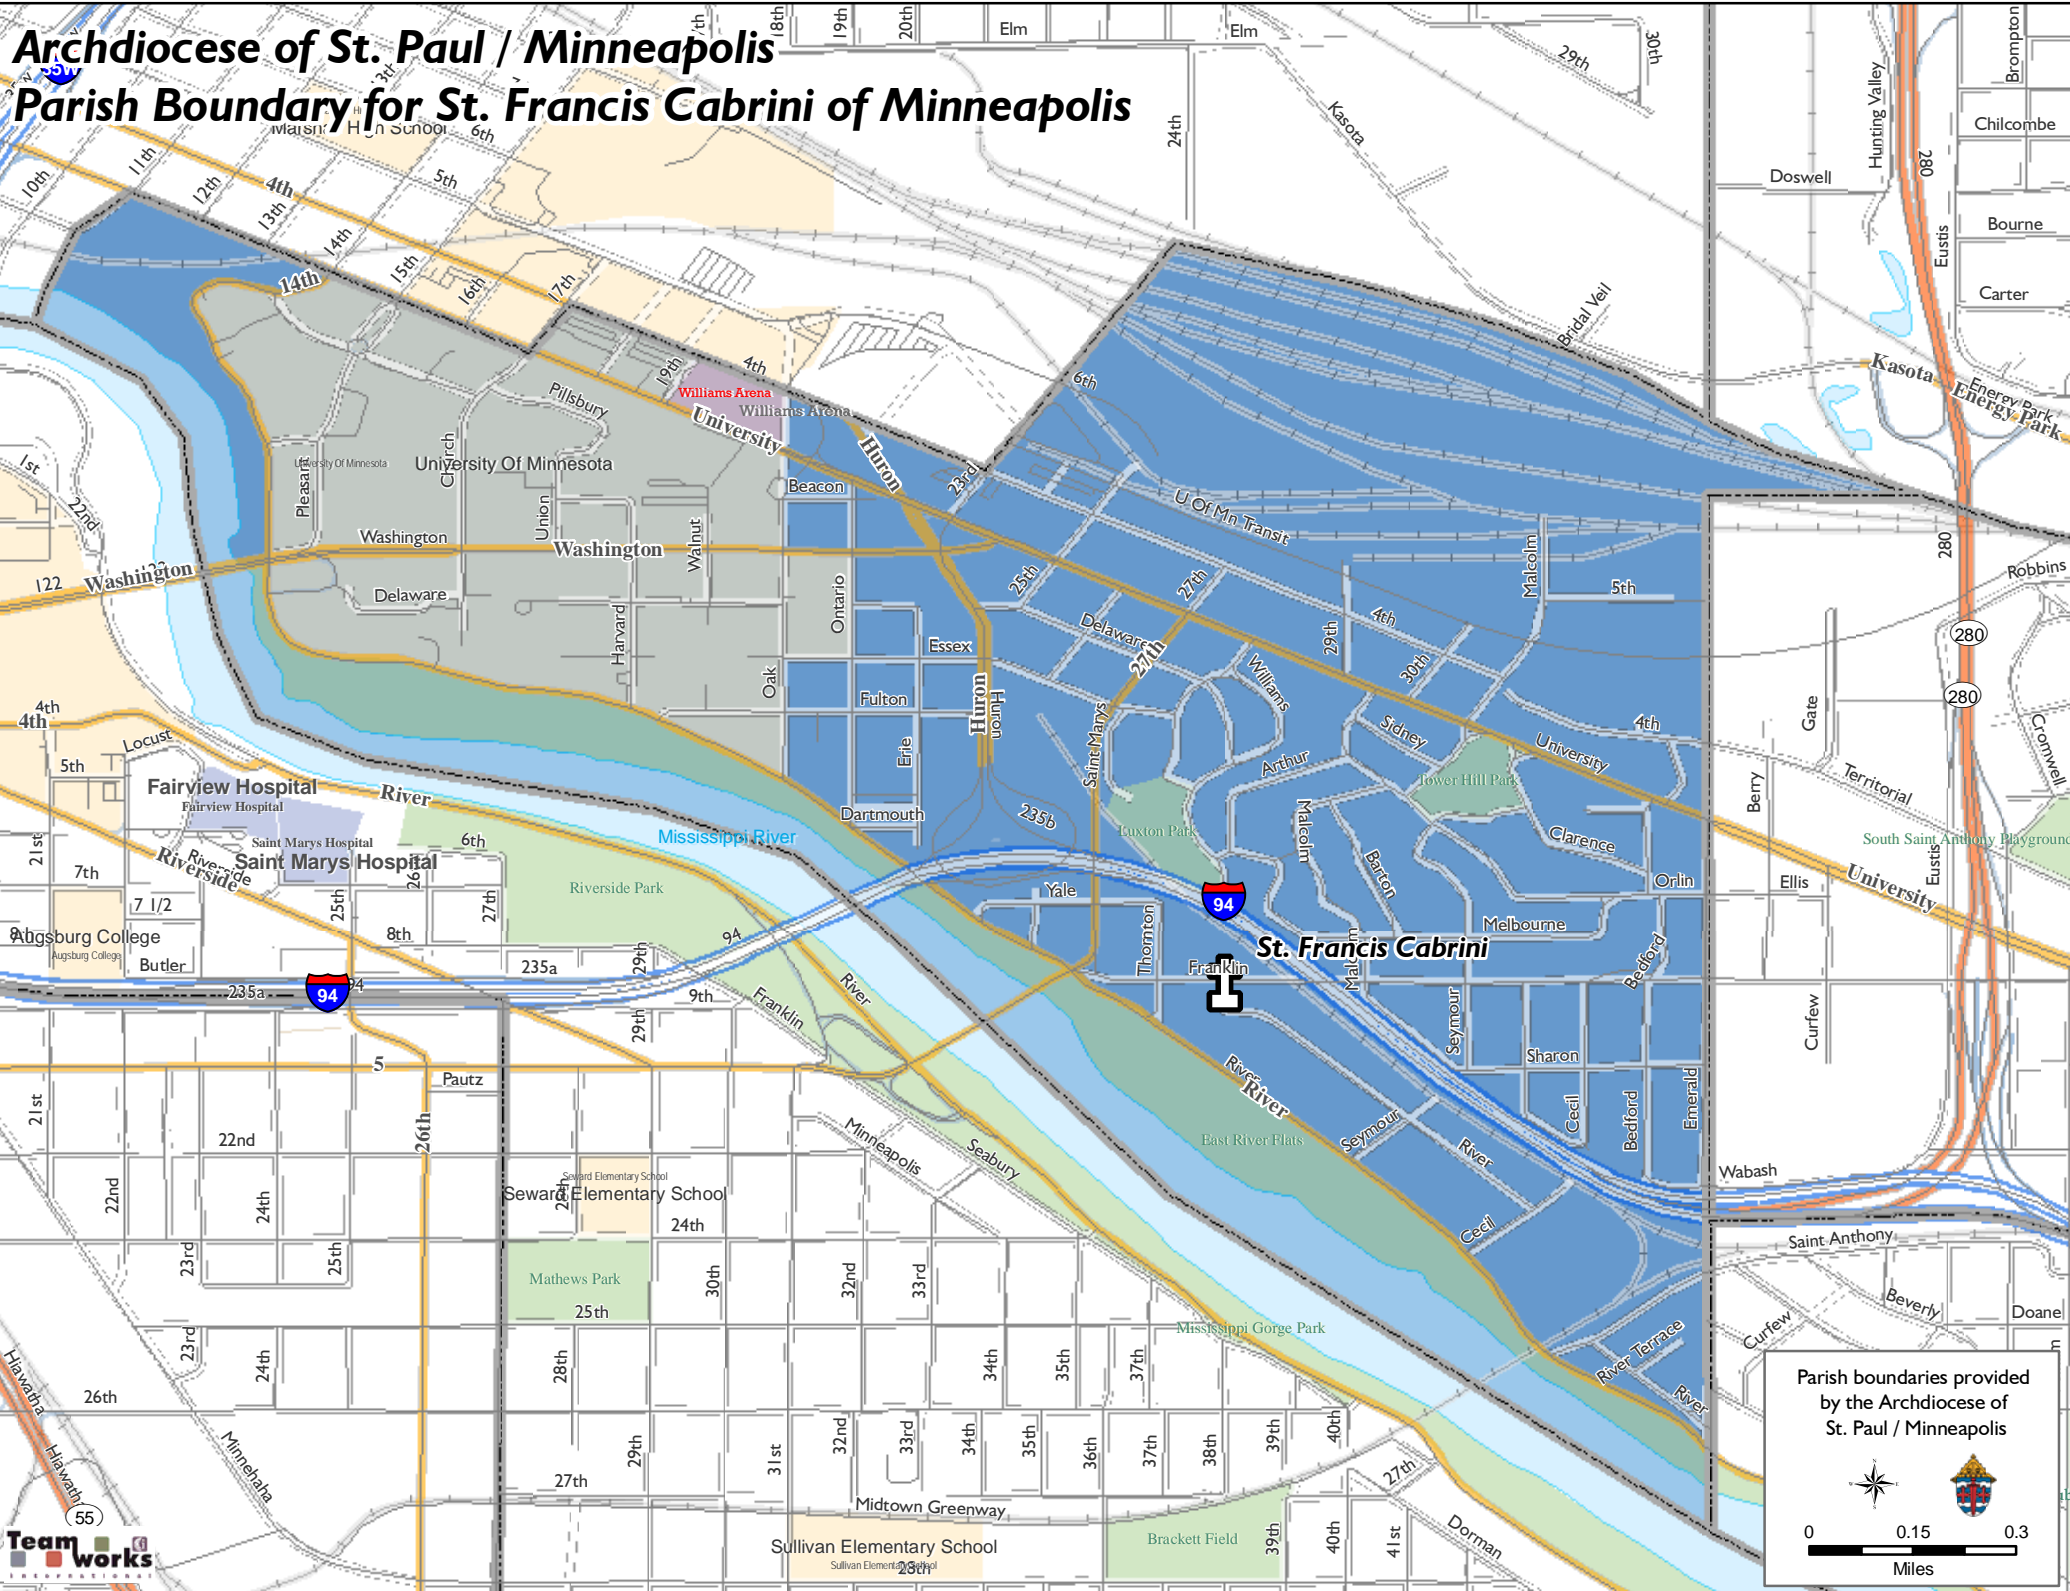

Archdiocese of St. Paul / Minneapolis

Parish Boundary for St. Francis Cabrini of Minneapolis

Parish boundaries provided by the Archdiocese of St. Paul / Minneapolis

0 0.15 0.3
Miles