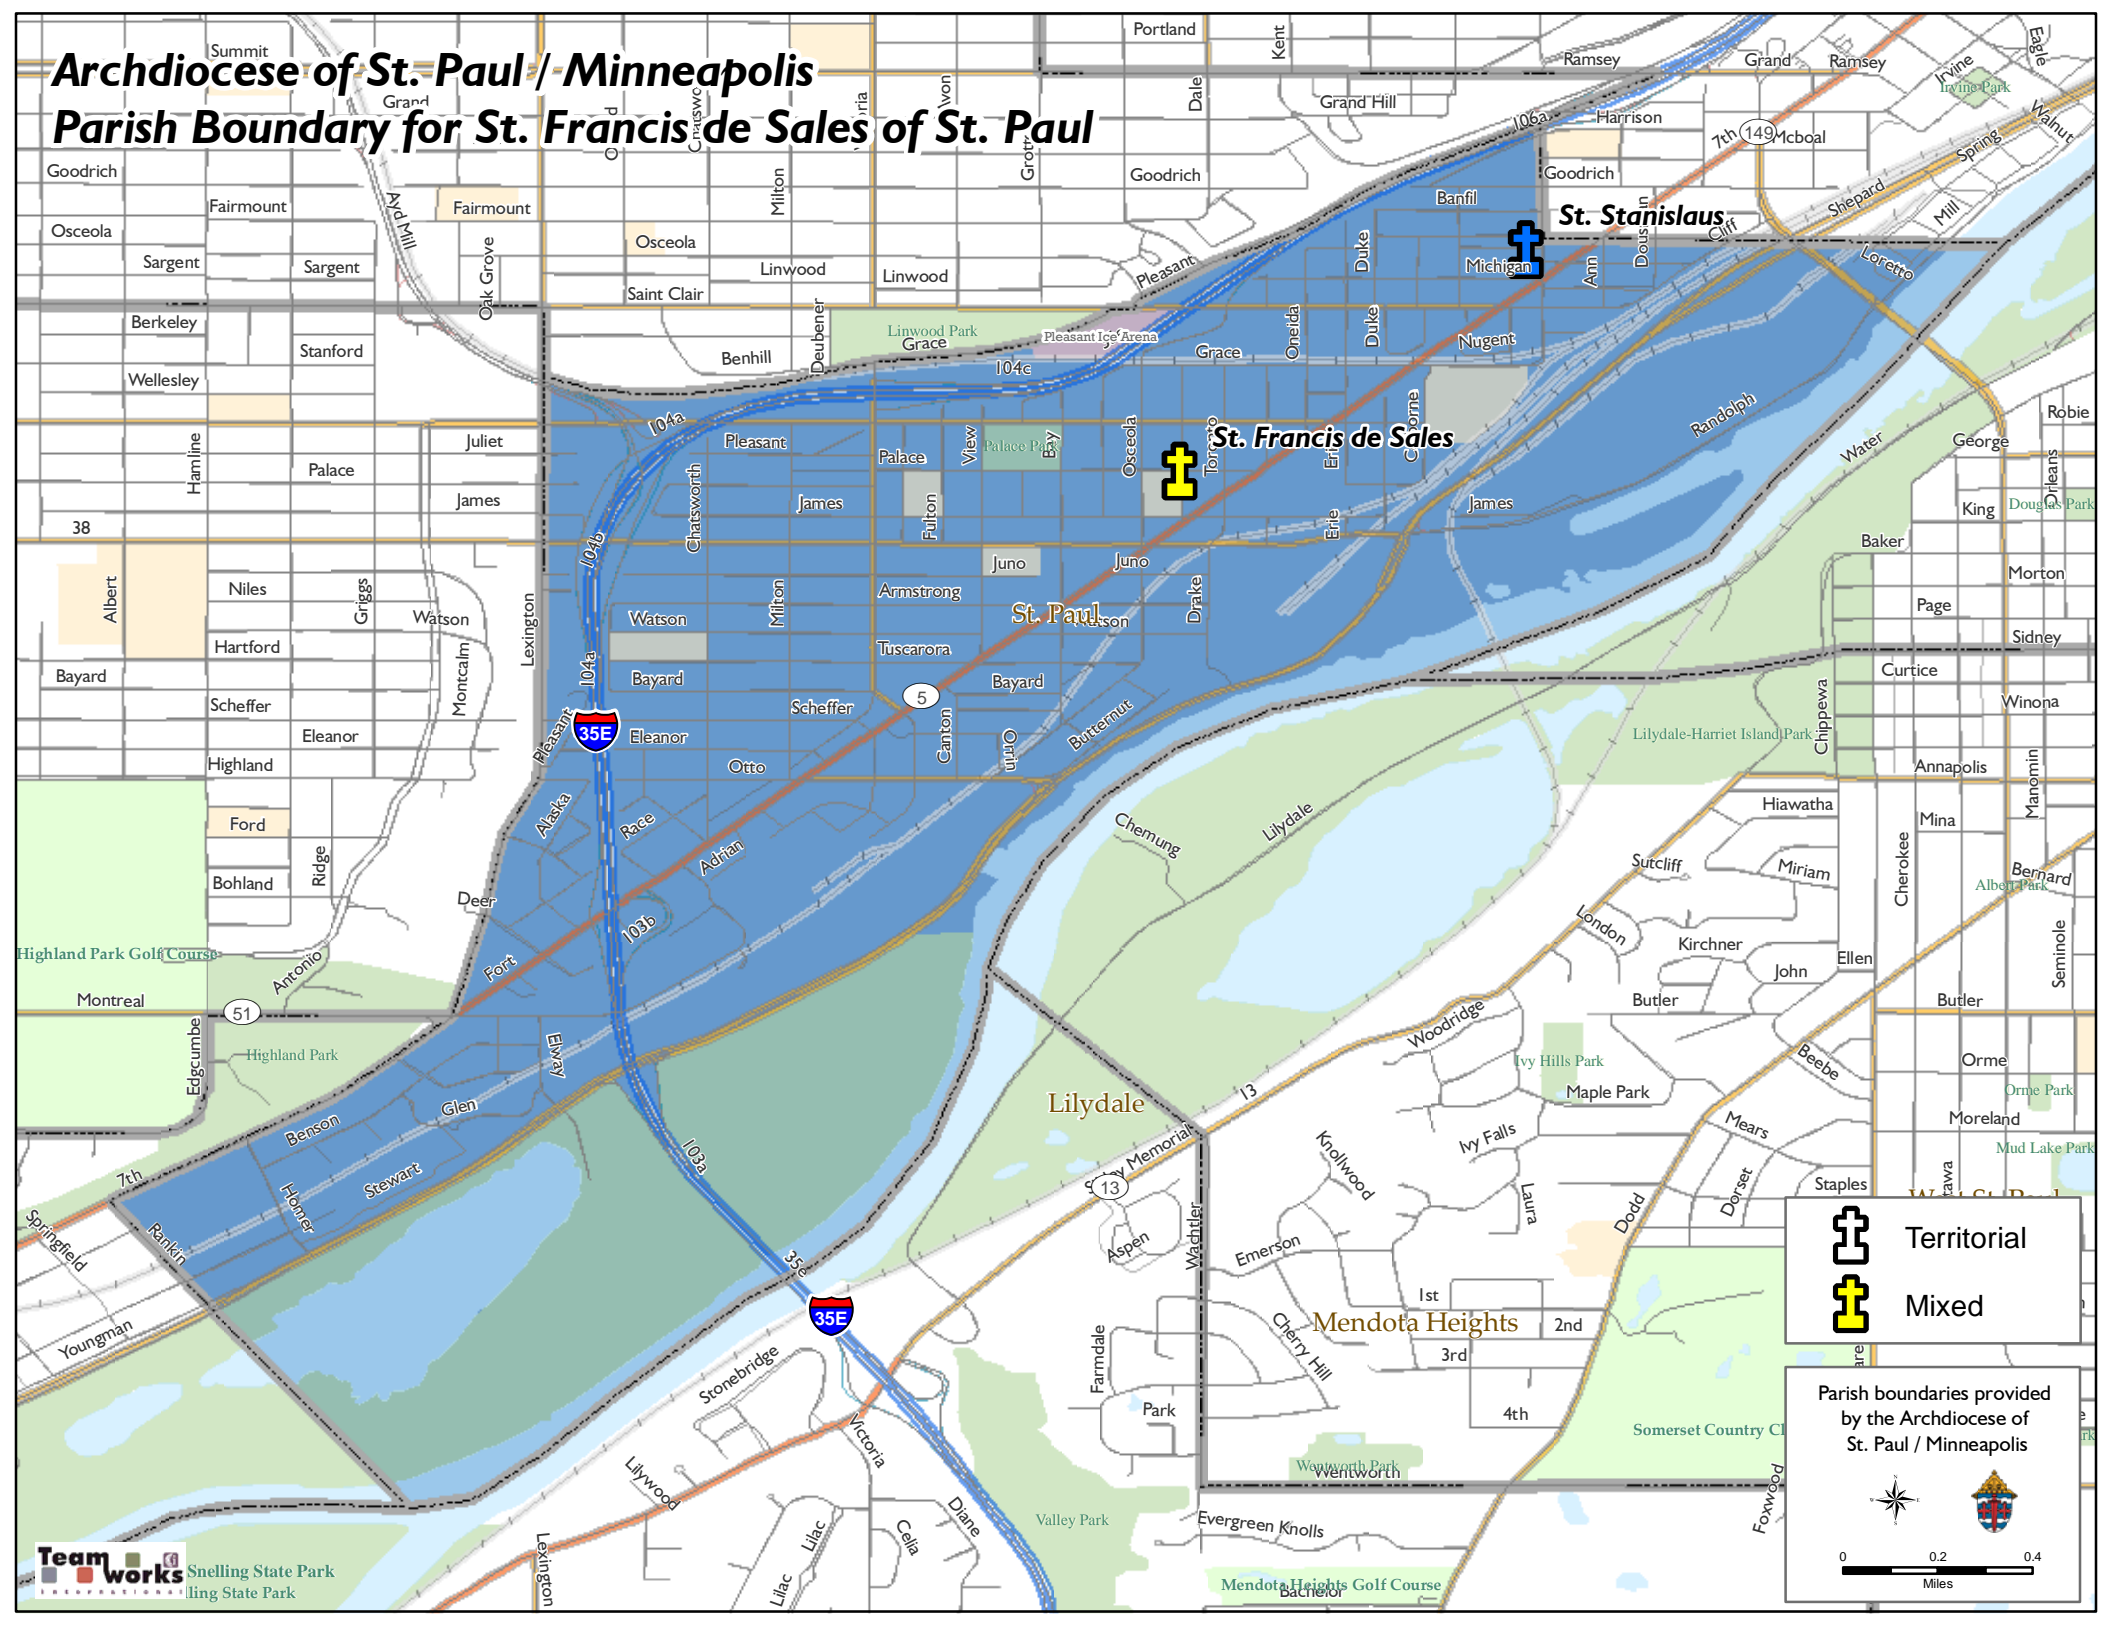

Archdiocese of St. Paul / Minneapolis

Parish Boundary for St. Francis de Sales of St. Paul

 Territorial
 Mixed

Parish boundaries provided by the Archdiocese of St. Paul / Minneapolis

0 0.2 0.4 Miles