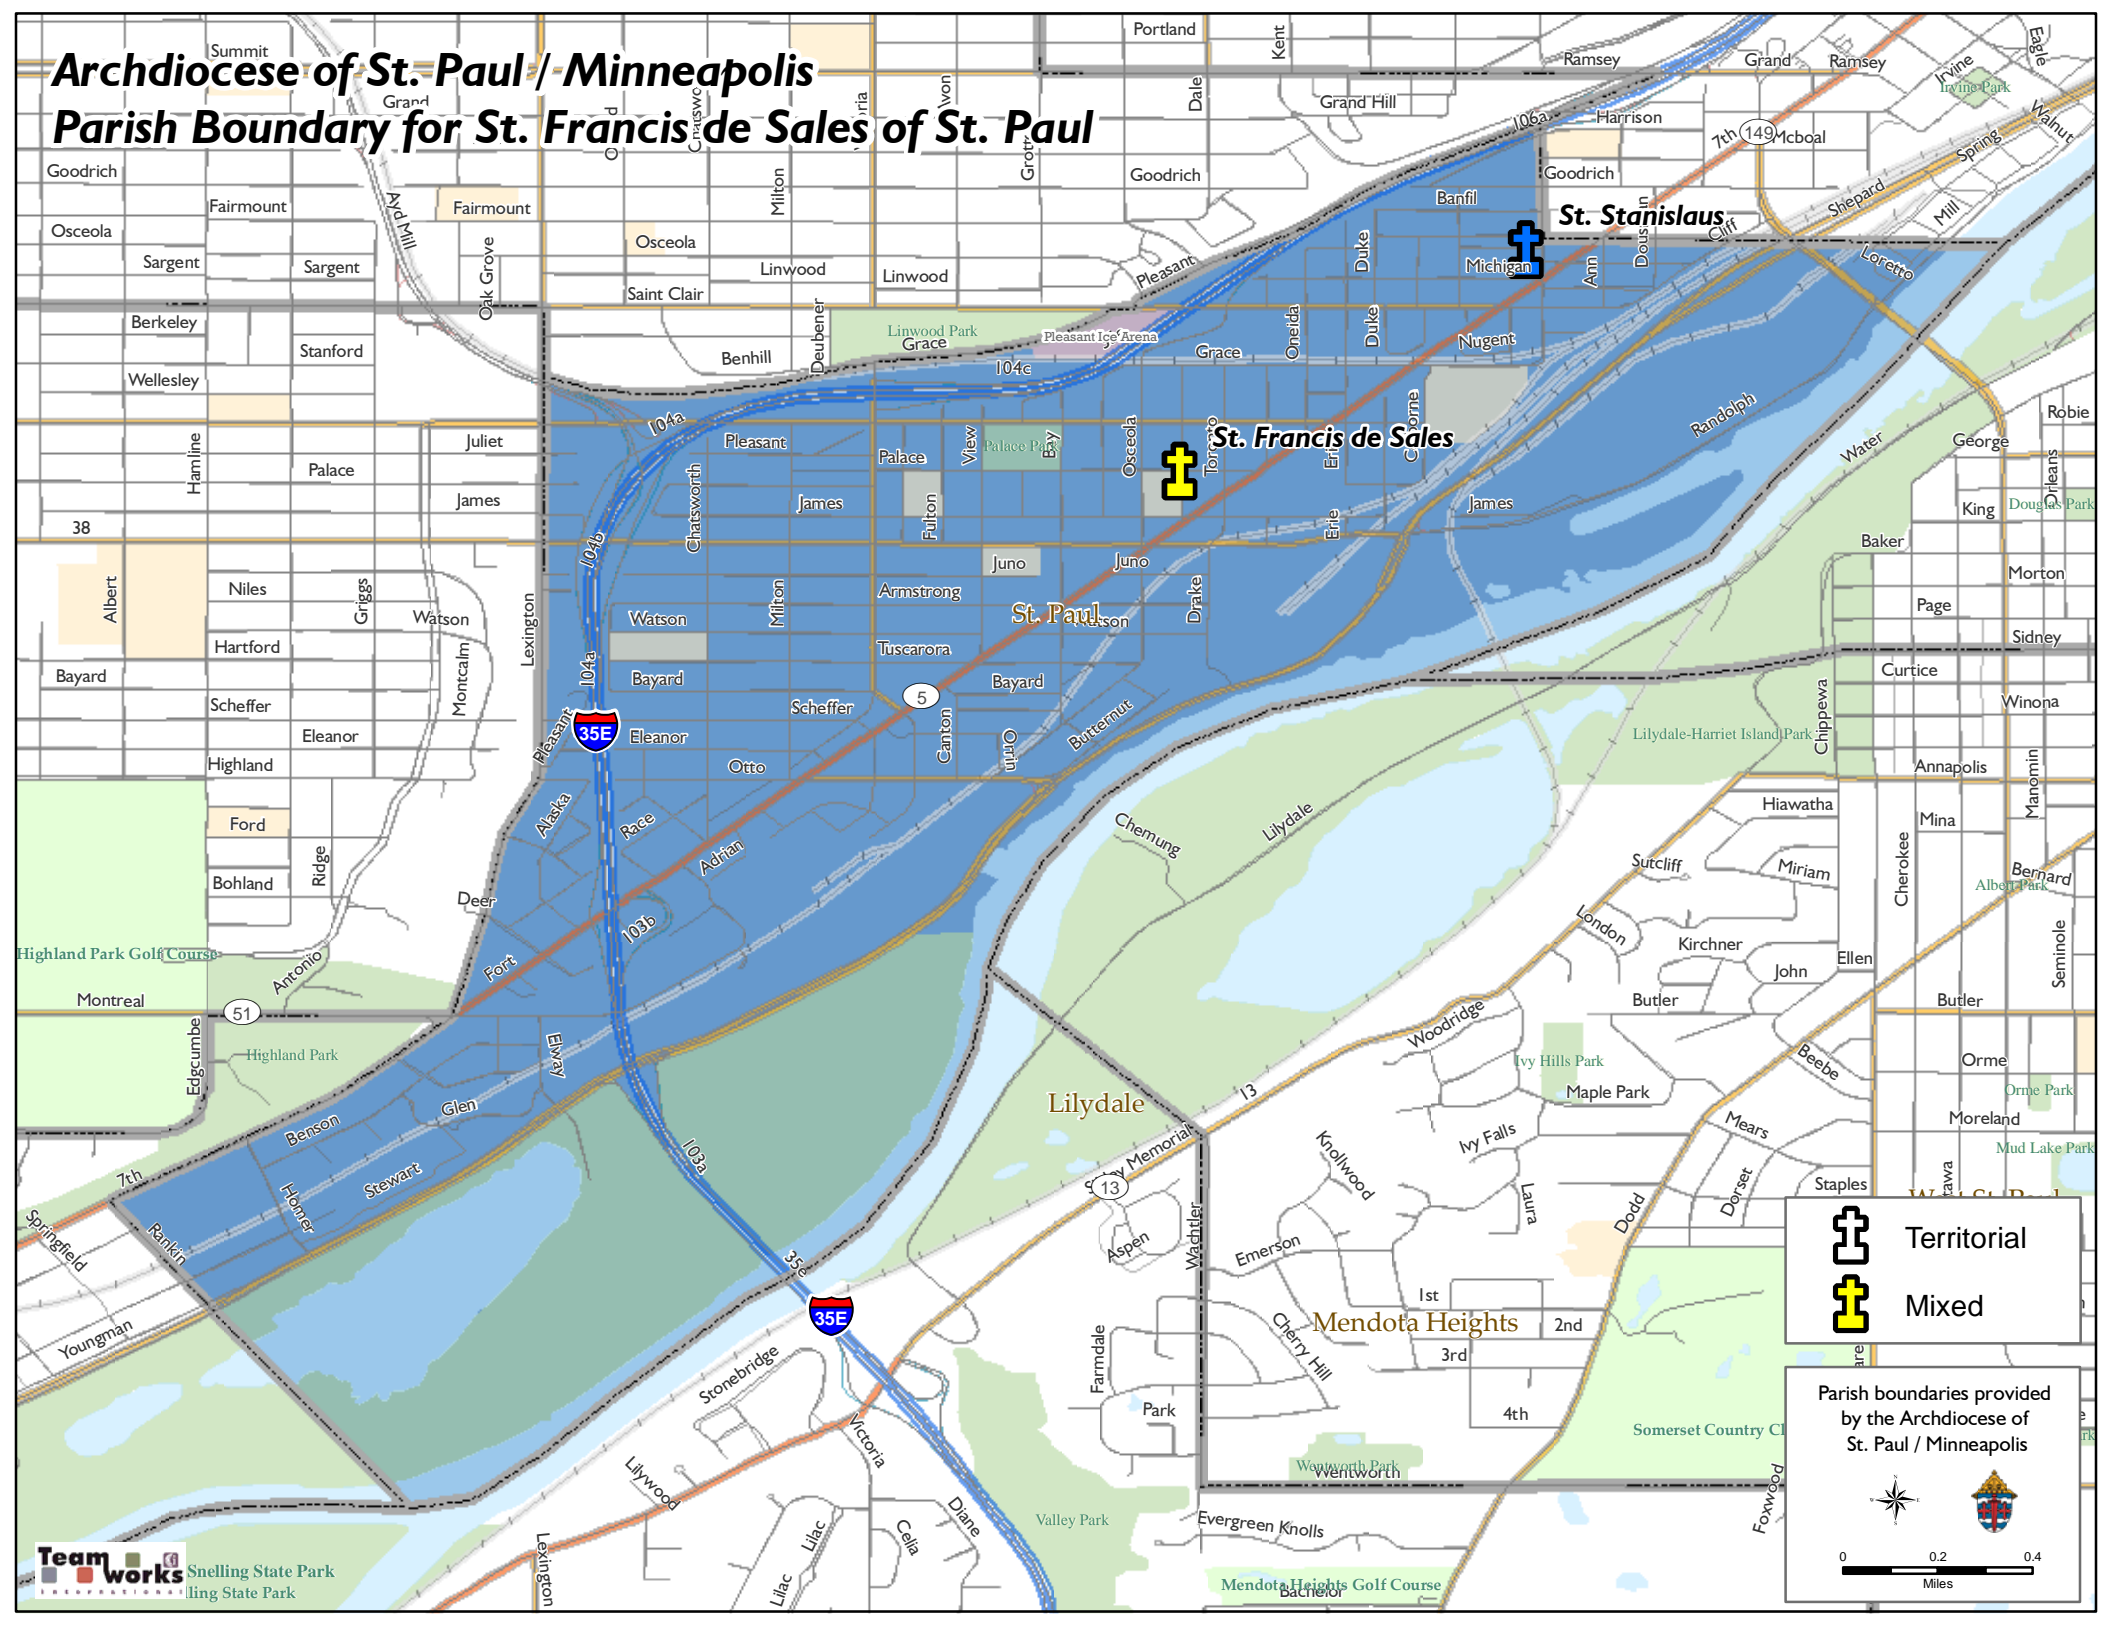

Archdiocese of St. Paul / Minneapolis

Parish Boundary for St. Francis de Sales of St. Paul

 Territorial
 Mixed

Parish boundaries provided
 by the Archdiocese of
 St. Paul / Minneapolis

0 0.2 0.4
Miles