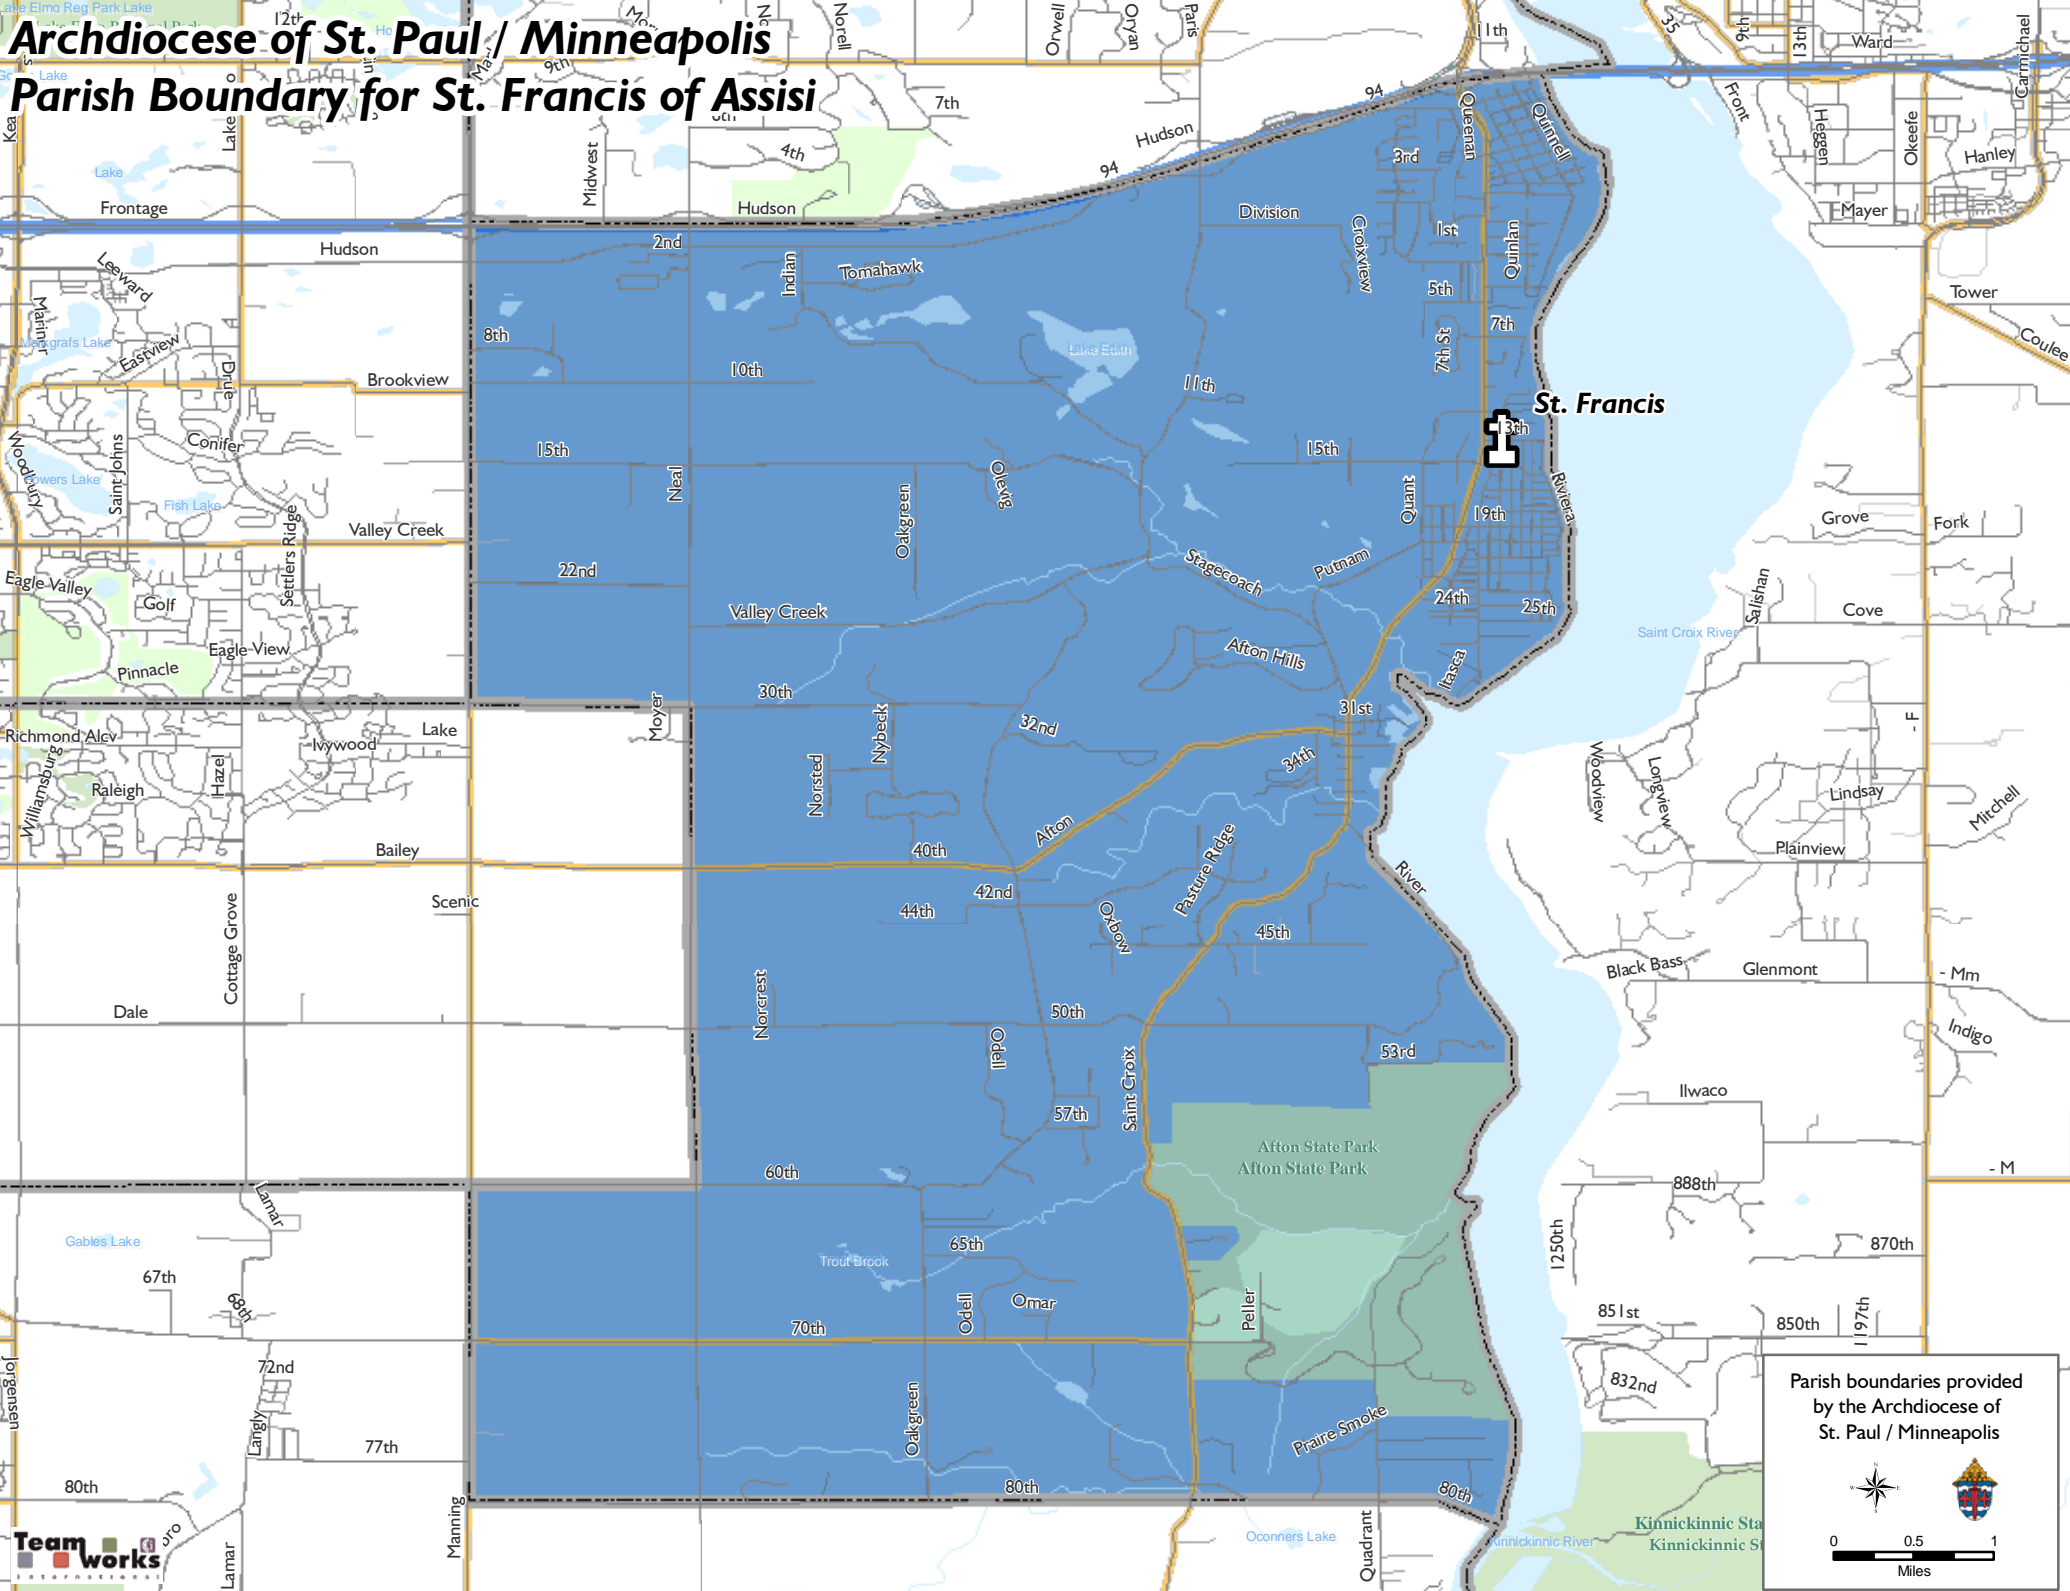

Archdiocese of St. Paul / Minneapolis

Parish Boundary for St. Francis of Assisi

Parish boundaries provided by the Archdiocese of St. Paul / Minneapolis

0 0.5 1 Miles