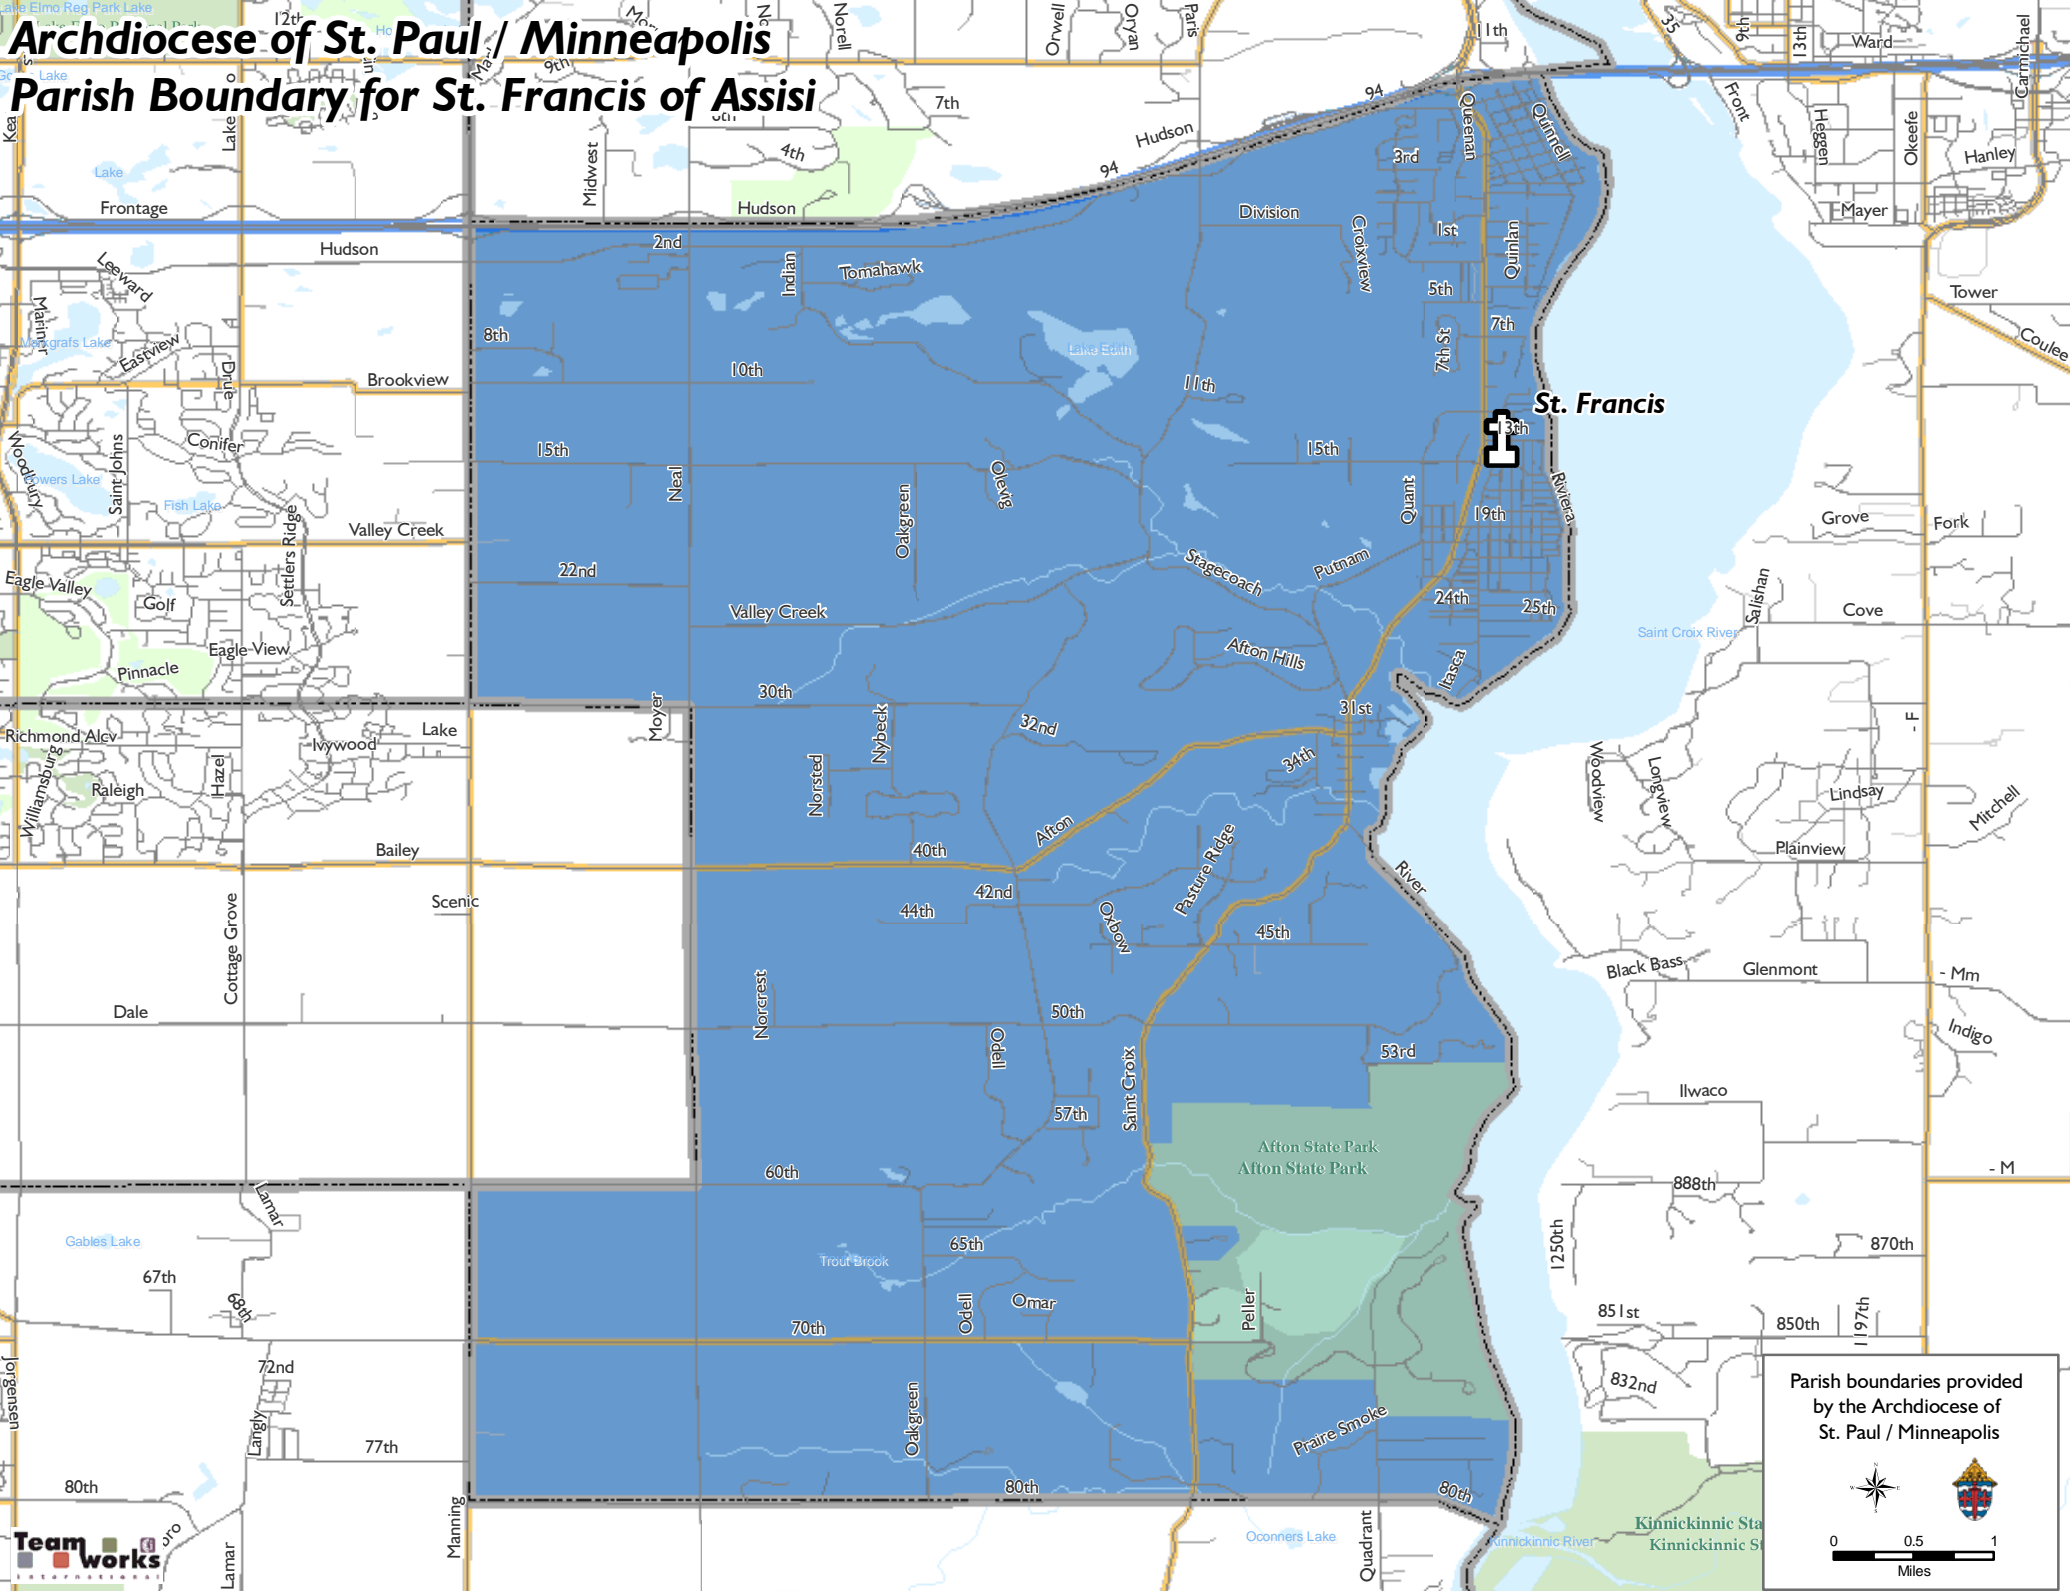

Archdiocese of St. Paul / Minneapolis

Parish Boundary for St. Francis of Assisi

Parish boundaries provided by the Archdiocese of St. Paul / Minneapolis

0 0.5 1
Miles